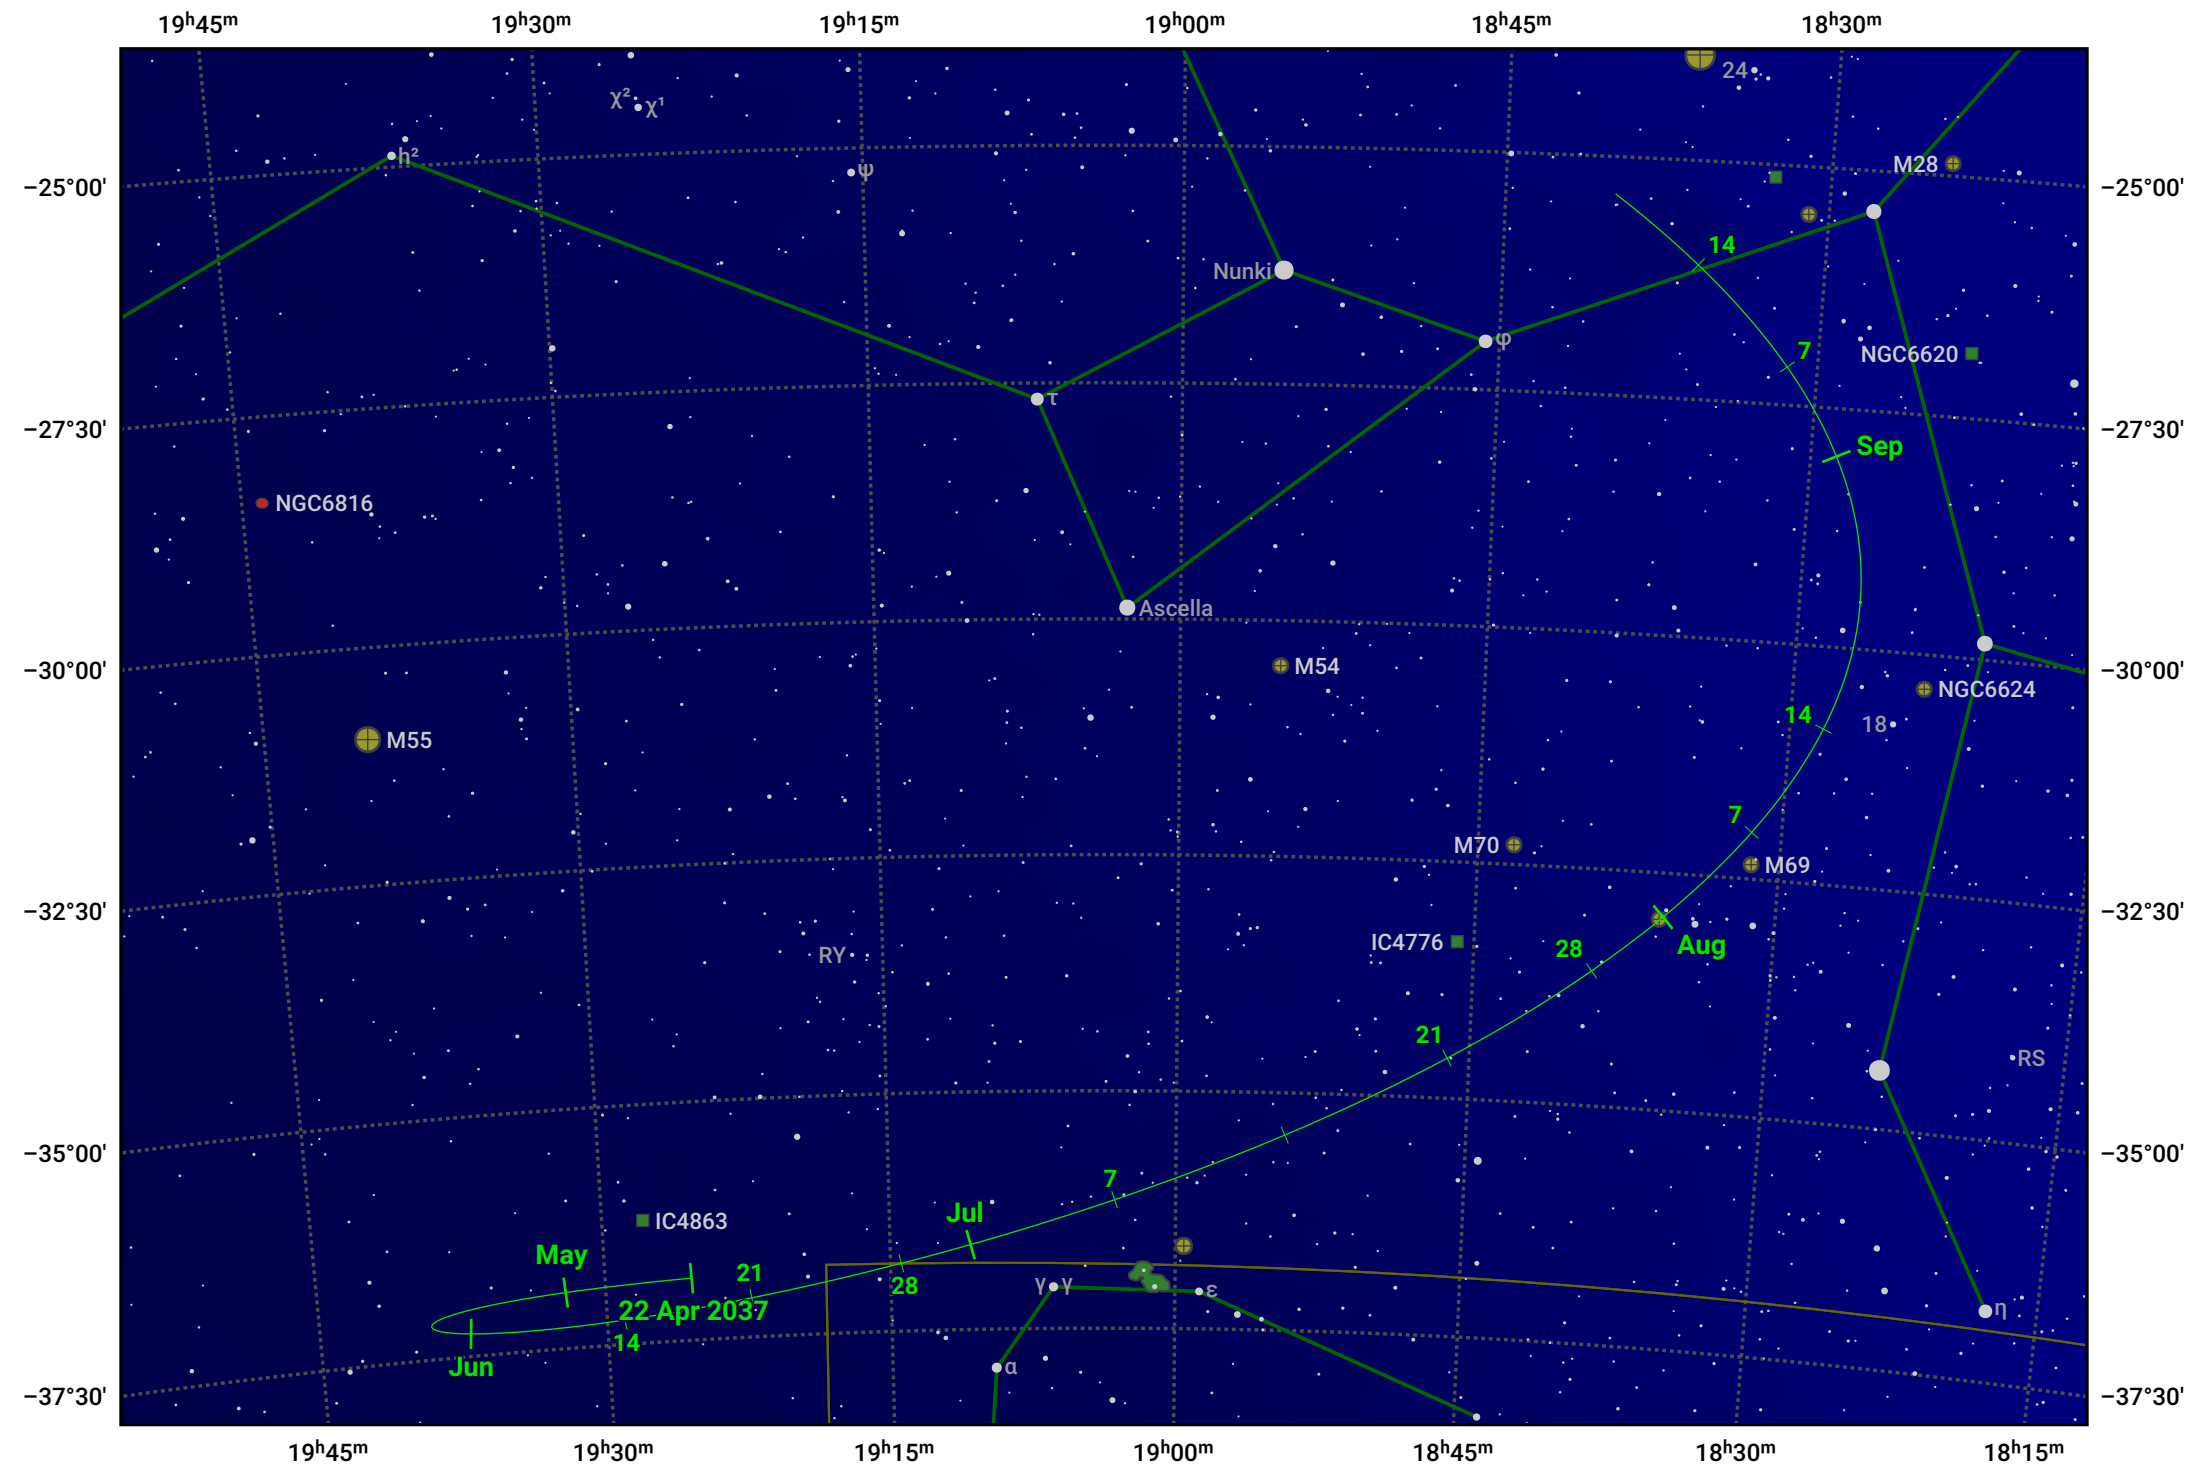

The path of Asteroid 89 Julia around opposition on 6 Jul 2037

© Dominic Ford 2011–2024. Date markers placed at midnight UTC. Downloaded from <https://in-the-sky.org>

Magnitude scale: 9.0 8.0 7.0 6.0 5.0 4.0 3.0 2.0 1.0

— Ecliptic Plane

Galaxy Bright nebula Open cluster Globular cluster

Date	Mag	Phase
2037 May 1	10.8	96%
2037 Jun 1	10.1	98%
2037 Jun 6	10.0	98%
2037 Jul 1	9.4	100%
2037 Aug 1	9.7	99%
2037 Sep 1	10.2	96%