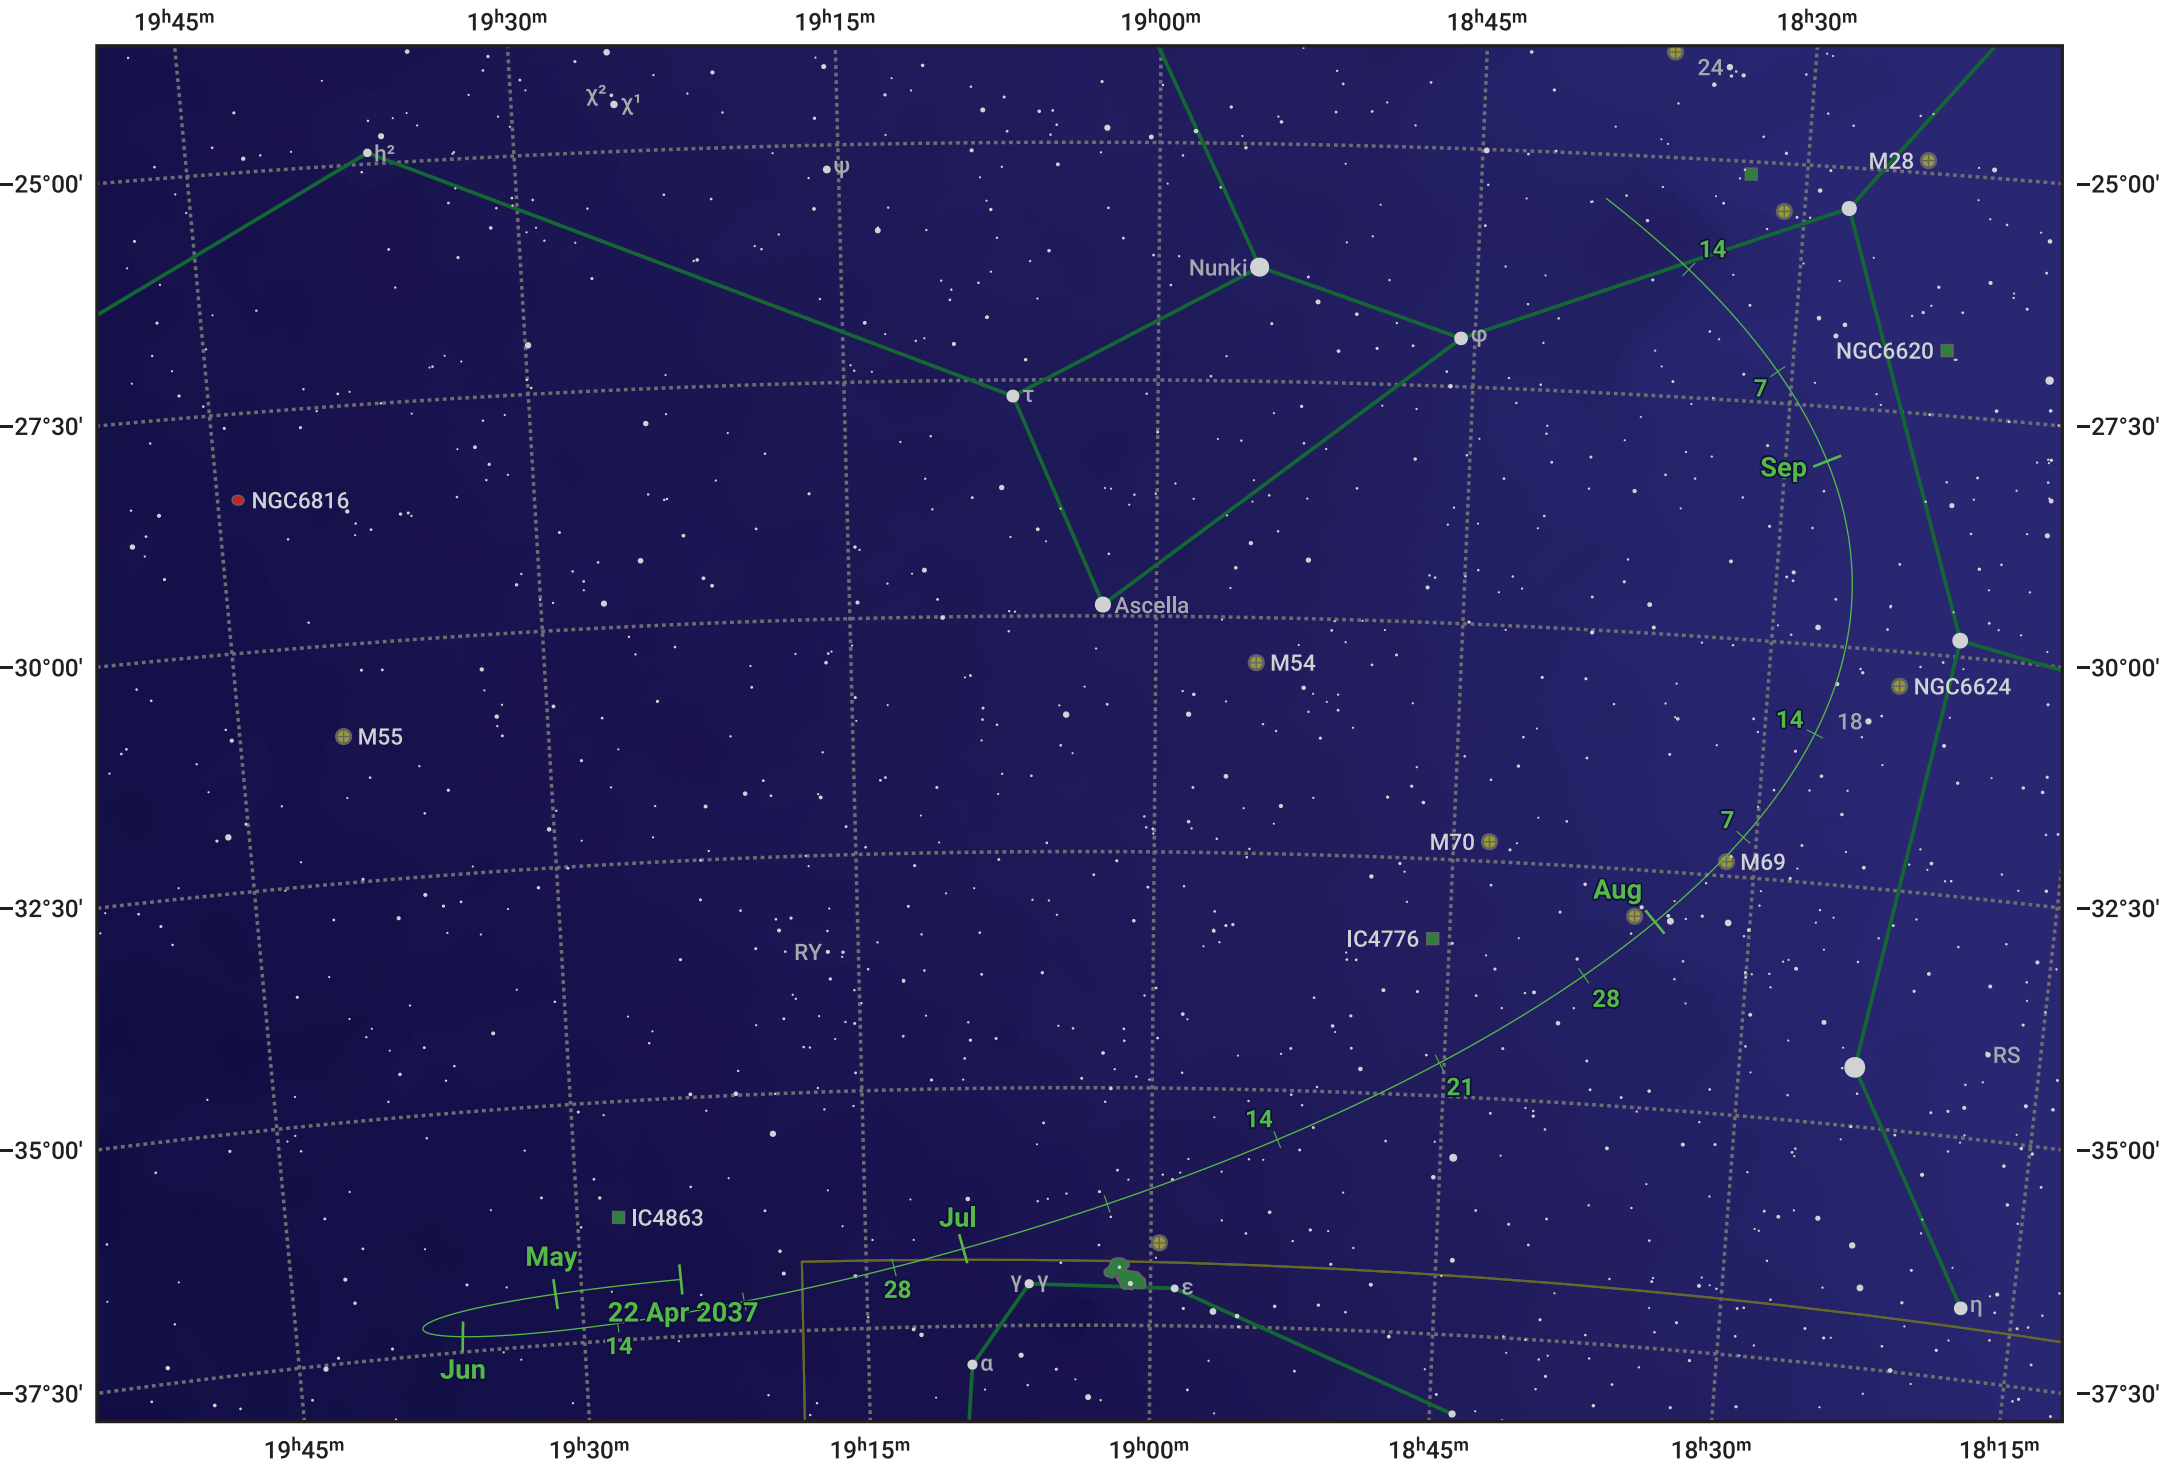

The path of Asteroid 89 Julia around opposition on 6 Jul 2037

© Dominic Ford 2011–2024. Date markers placed at midnight UTC. Downloaded from <https://in-the-sky.org>

Magnitude scale: 9.0 8.0 7.0 6.0 5.0 4.0 3.0 2.0 1.0

Ecliptic Plane

- Galaxy
- Bright nebula
- Open cluster
- ⊕ Globular cluster

Date	Mag	Phase
2037 May 1	10.8	96%
2037 Jun 1	10.1	98%
2037 Jun 6	10.0	98%
2037 Jul 1	9.4	100%
2037 Aug 1	9.7	99%
2037 Sep 1	10.2	96%