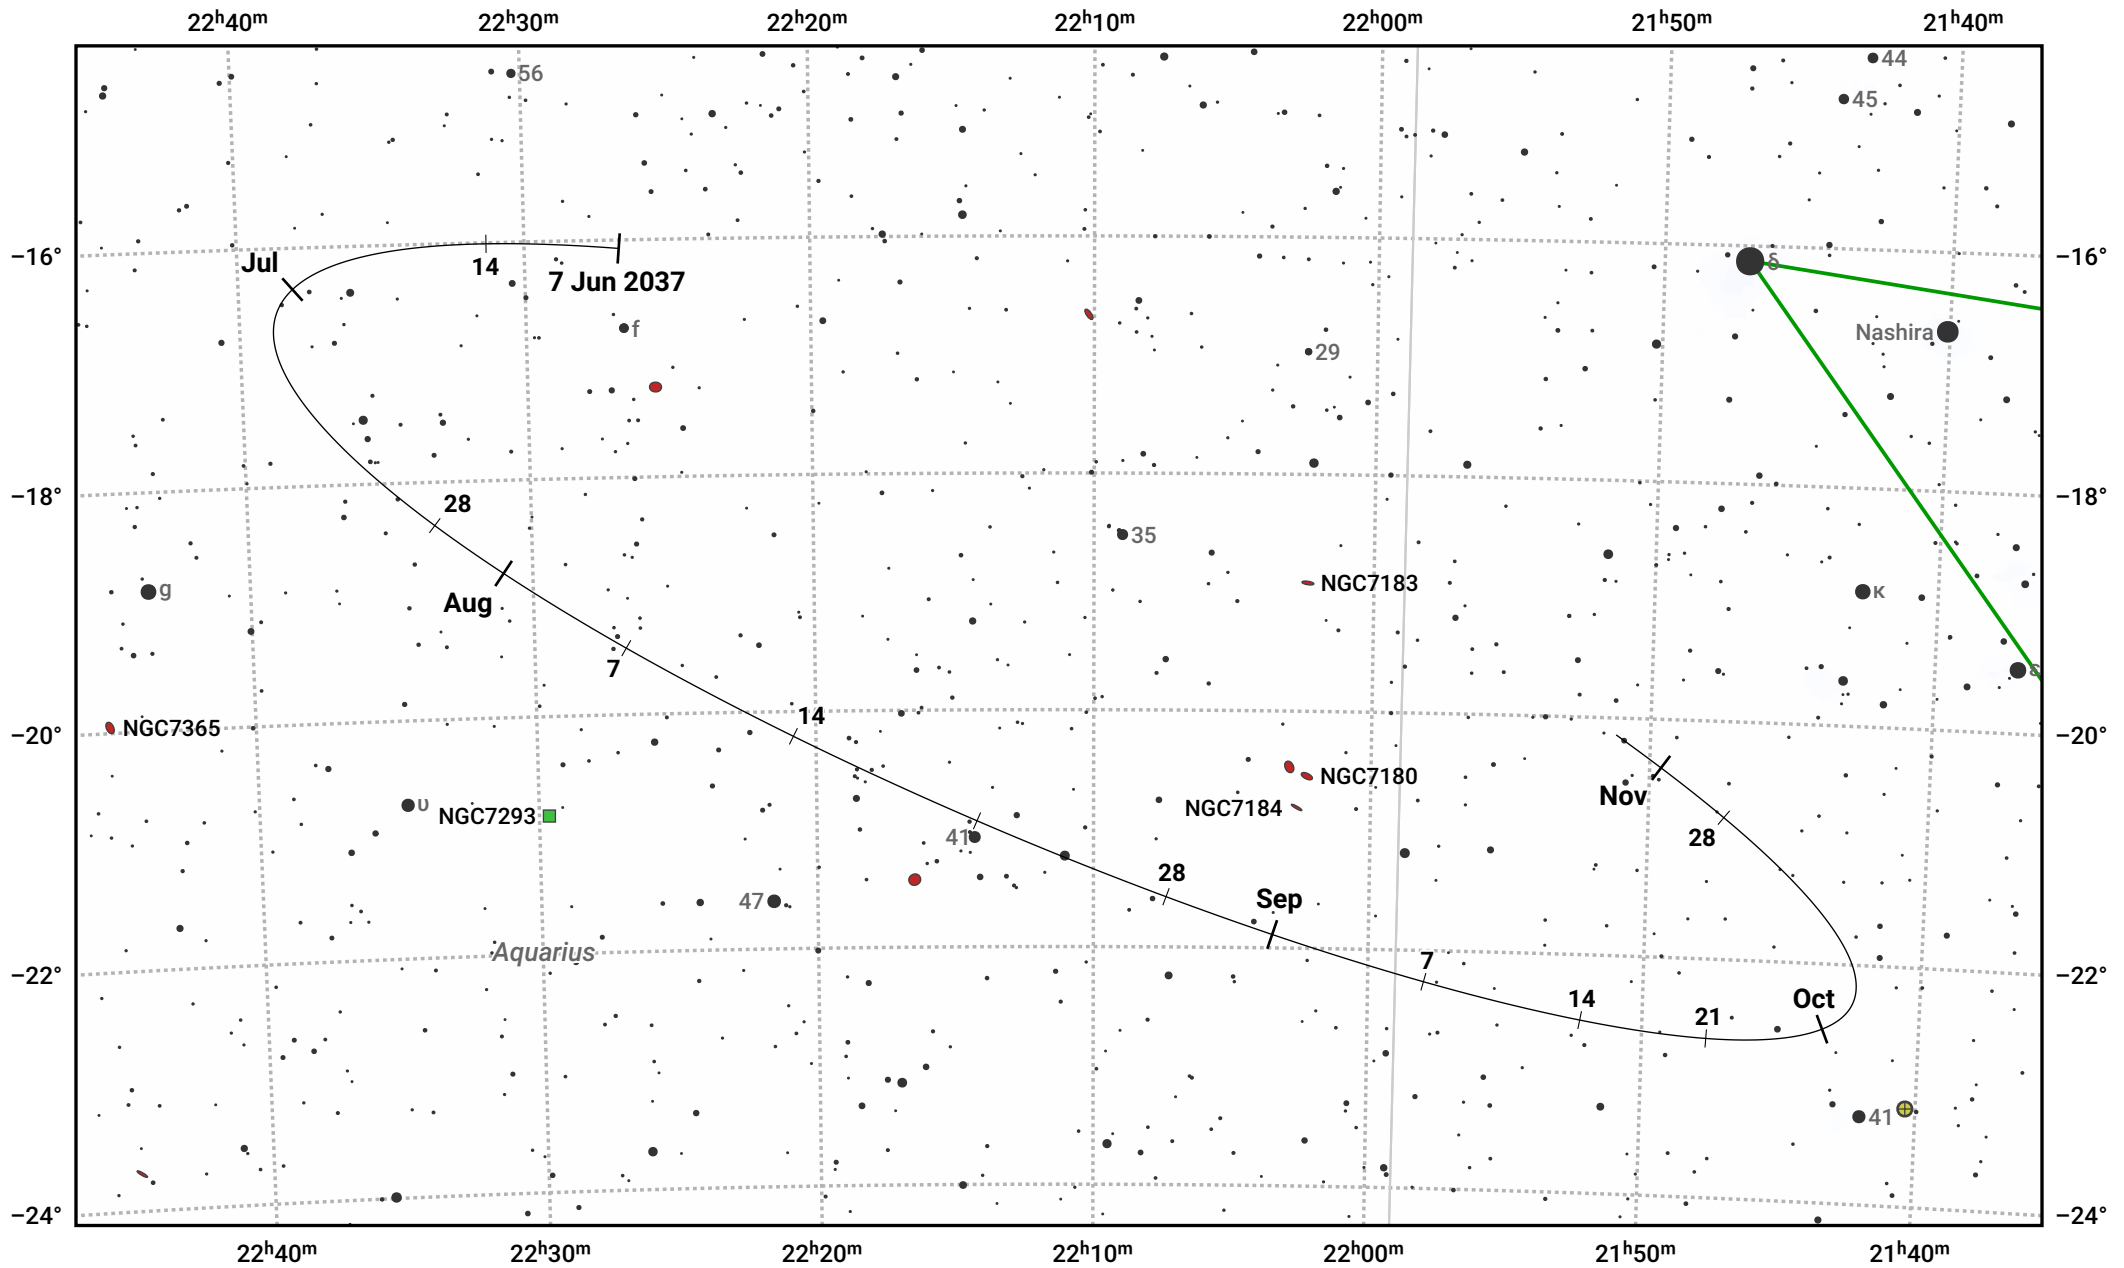

The path of Asteroid 9 Metis around opposition on 21 Aug 2037

© Dominic Ford 2011–2024. Date markers placed at midnight UTC. Downloaded from <https://in-the-sky.org>

Magnitude scale: 10.0 9.0 8.0 7.0 6.0 5.0 4.0 3.0 2.0

— Ecliptic Plane

Galaxy Bright nebula Open cluster Globular cluster

Date	Mag	Phase
2037 Jul 1	10.6	97%
2037 Jul 24	10.0	99%
2037 Aug 1	9.8	99%
2037 Sep 1	9.5	100%
2037 Oct 1	10.2	98%
2037 Nov 1	10.7	96%