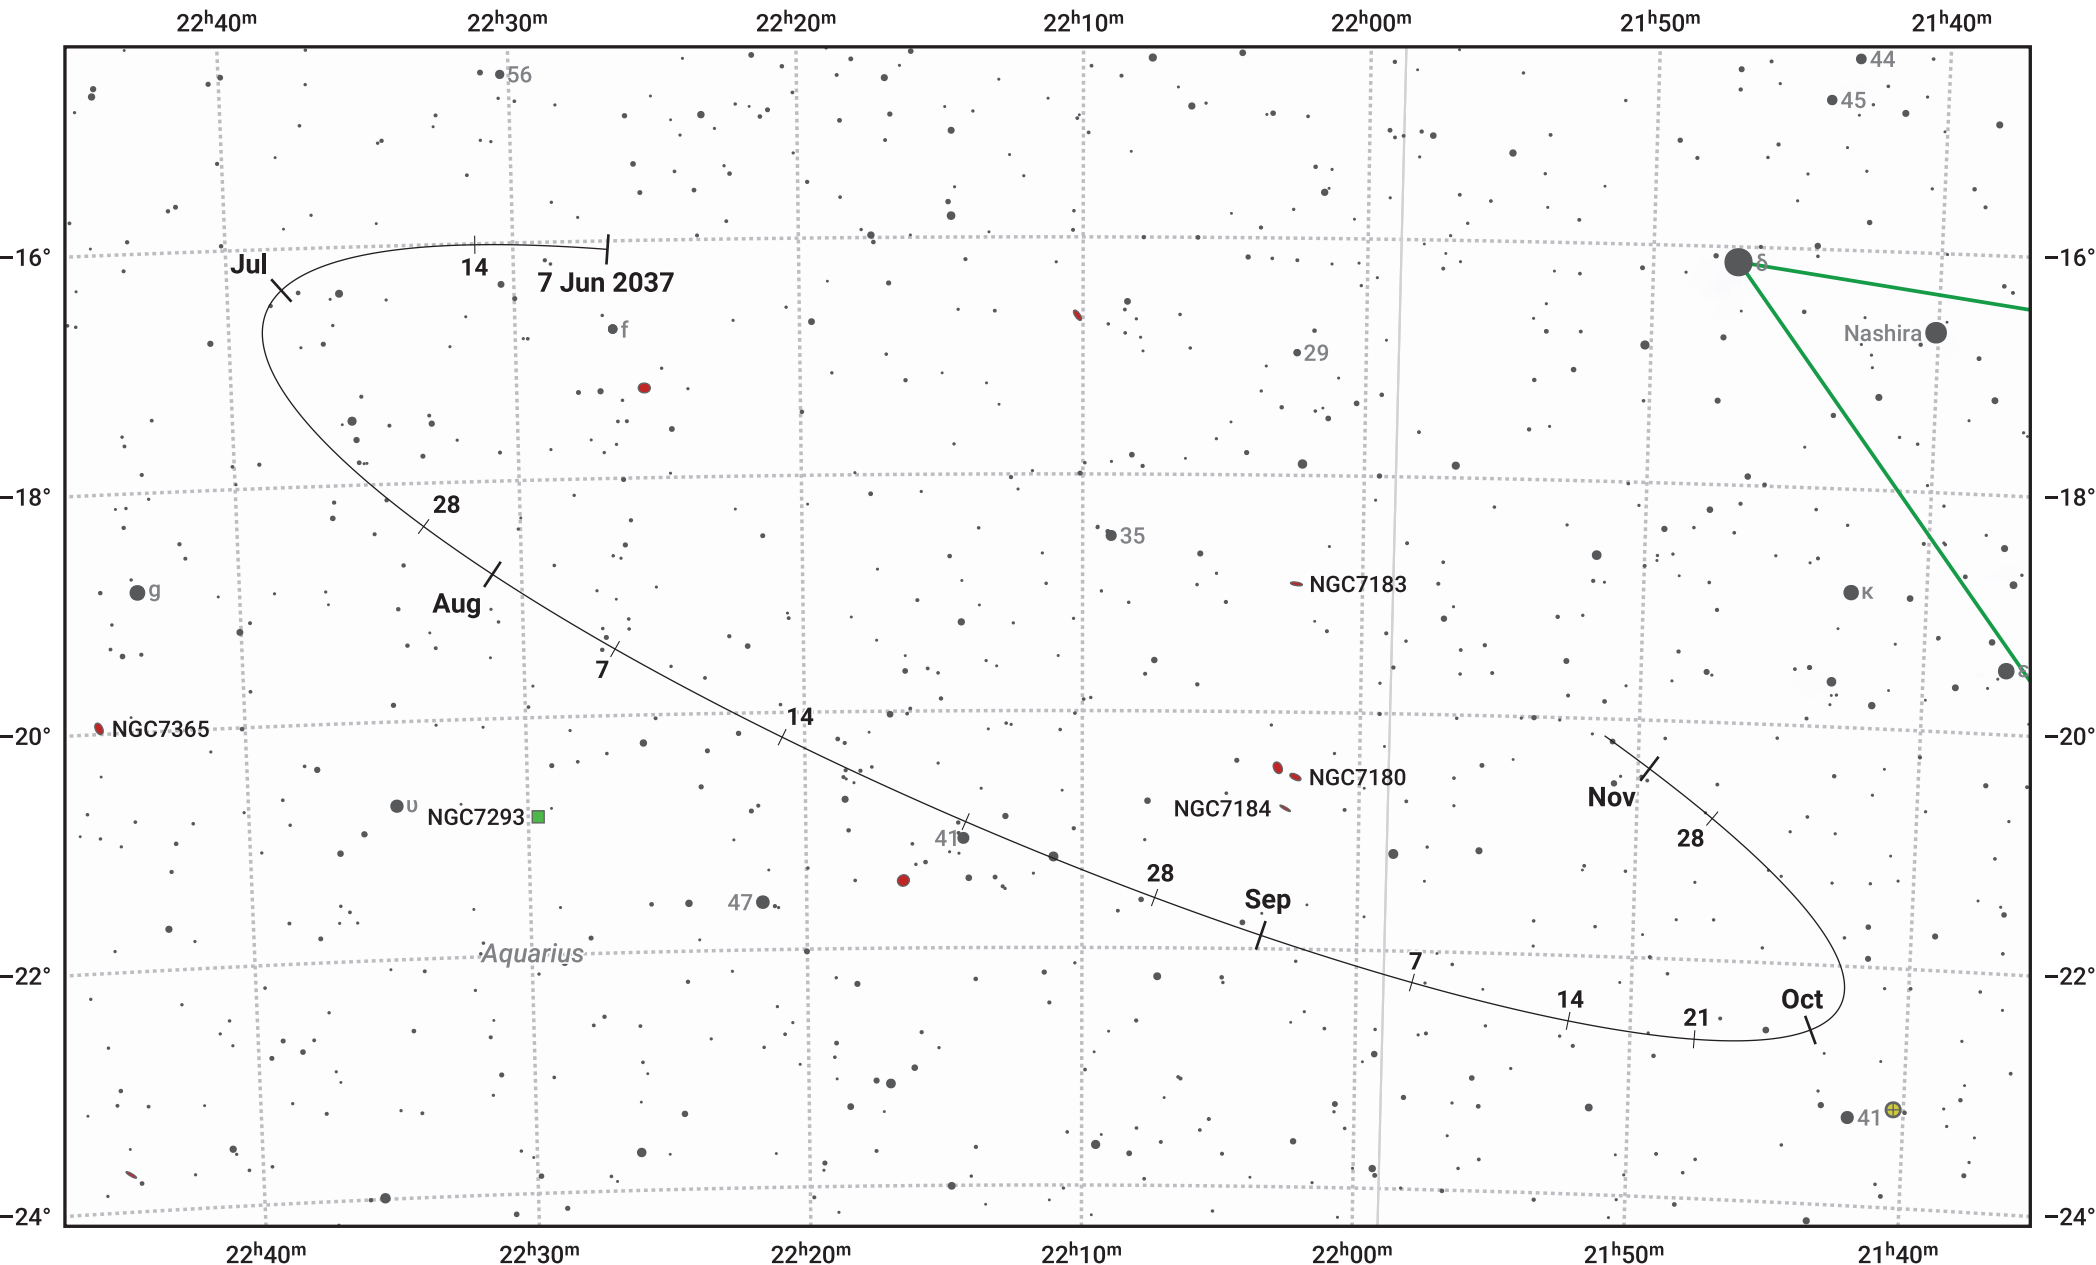

# The path of Asteroid 9 Metis around opposition on 21 Aug 2037

© Dominic Ford 2011–2024. Date markers placed at midnight UTC. Downloaded from <https://in-the-sky.org>

Magnitude scale: 10.0 9.0 8.0 7.0 6.0 5.0 4.0 3.0 2.0

— Ecliptic Plane

Galaxy    Bright nebula    Open cluster    Globular cluster

Date	Mag	Phase
2037 Jul 1	10.6	97%
2037 Jul 24	10.0	99%
2037 Aug 1	9.8	99%
2037 Sep 1	9.5	100%
2037 Oct 1	10.2	98%
2037 Nov 1	10.7	96%