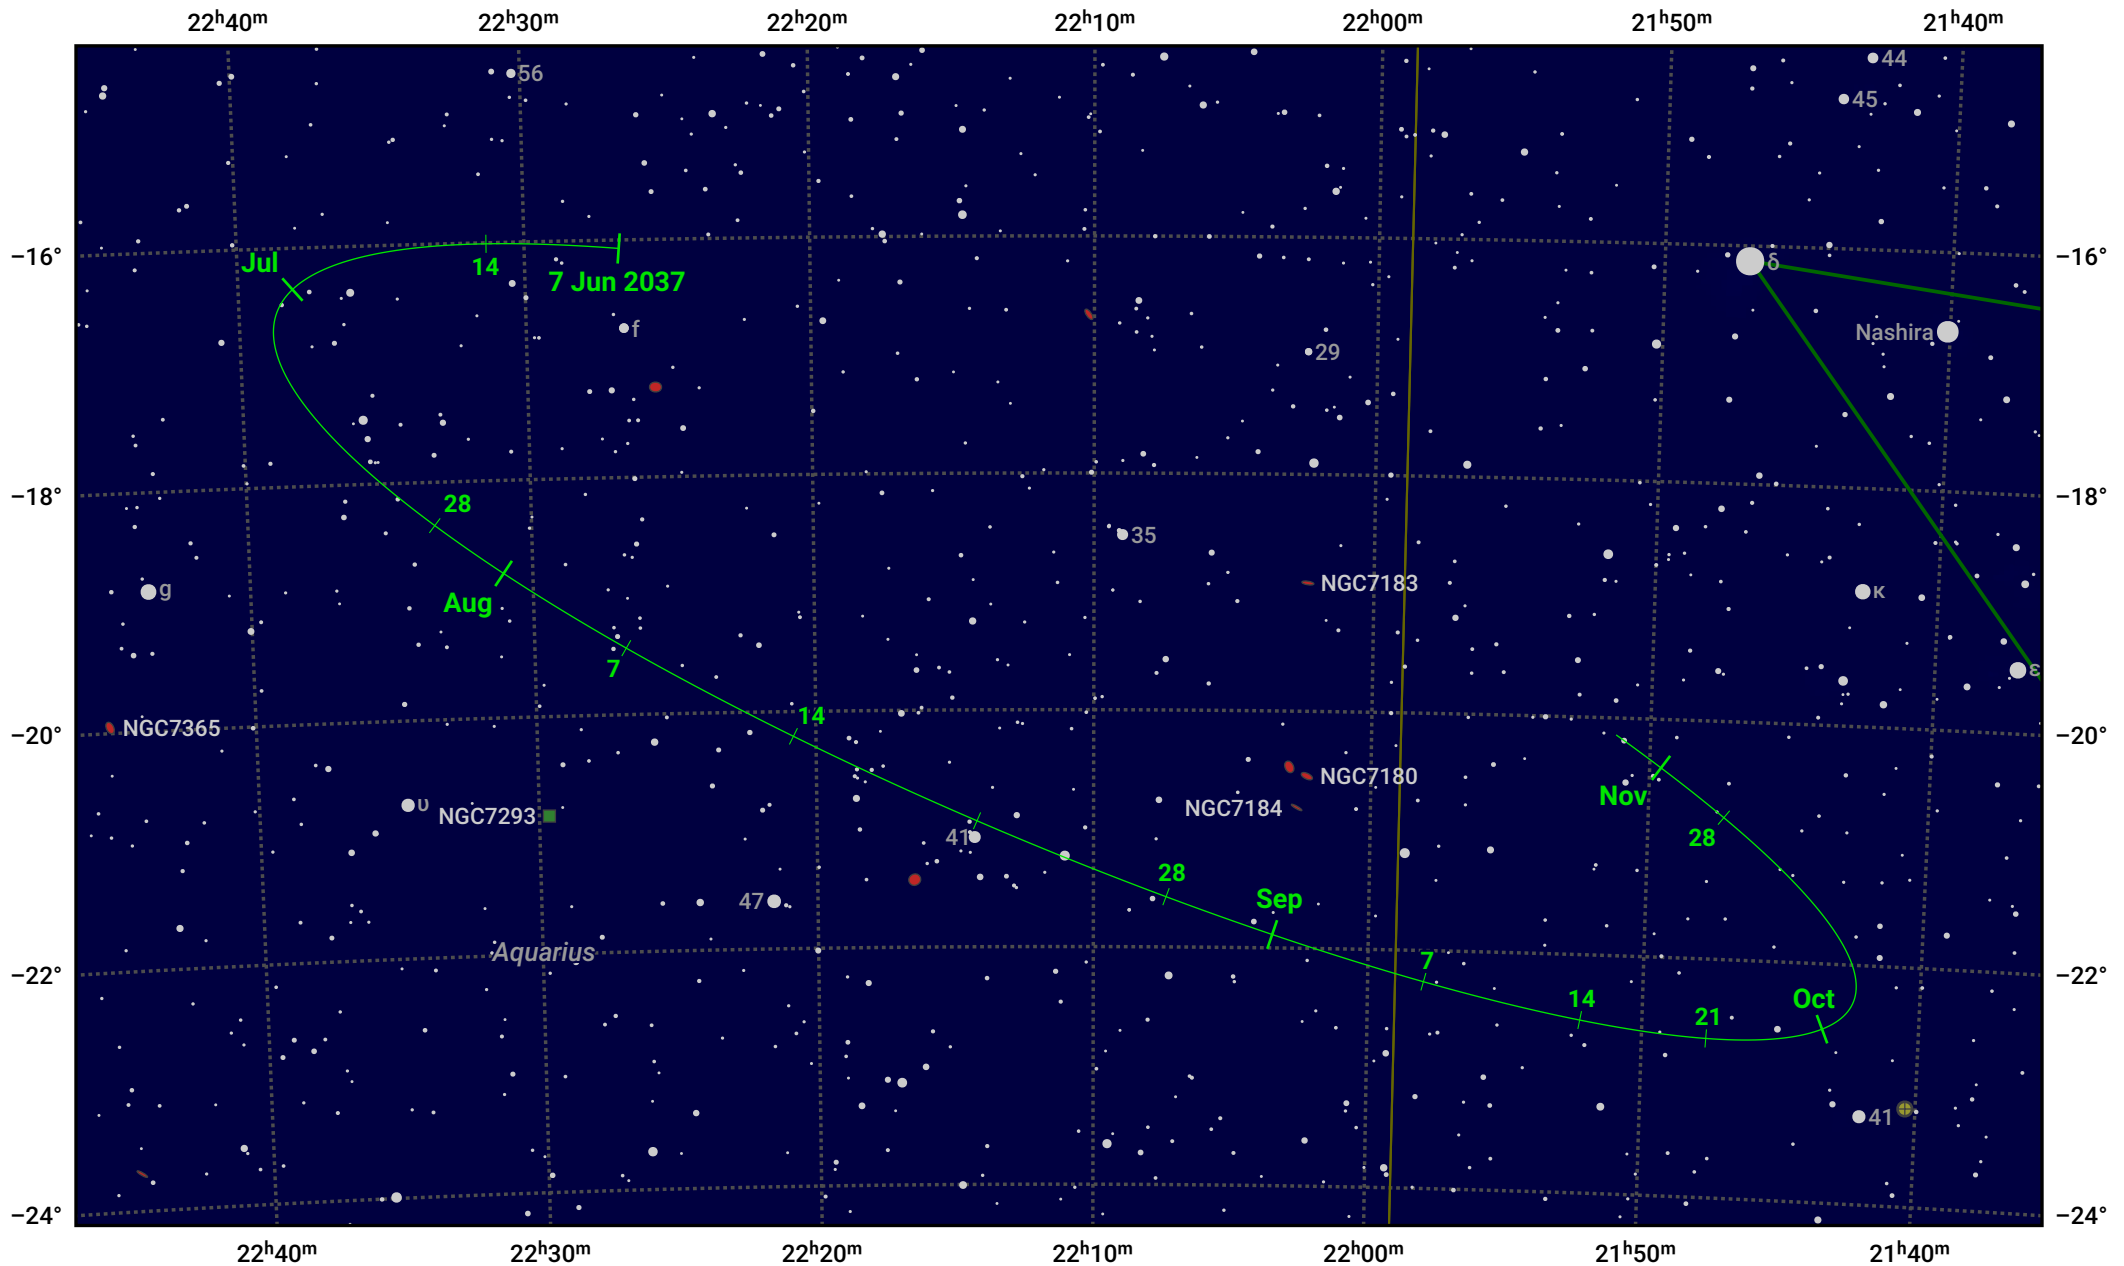

The path of Asteroid 9 Metis around opposition on 21 Aug 2037

© Dominic Ford 2011–2024. Date markers placed at midnight UTC. Downloaded from <https://in-the-sky.org>

Magnitude scale: 10.0 9.0 8.0 7.0 6.0 5.0 4.0 3.0 2.0

— Ecliptic Plane

Galaxy Bright nebula Open cluster Globular cluster

Date	Mag	Phase
2037 Jul 1	10.6	97%
2037 Jul 24	10.0	99%
2037 Aug 1	9.8	99%
2037 Sep 1	9.5	100%
2037 Oct 1	10.2	98%
2037 Nov 1	10.7	96%