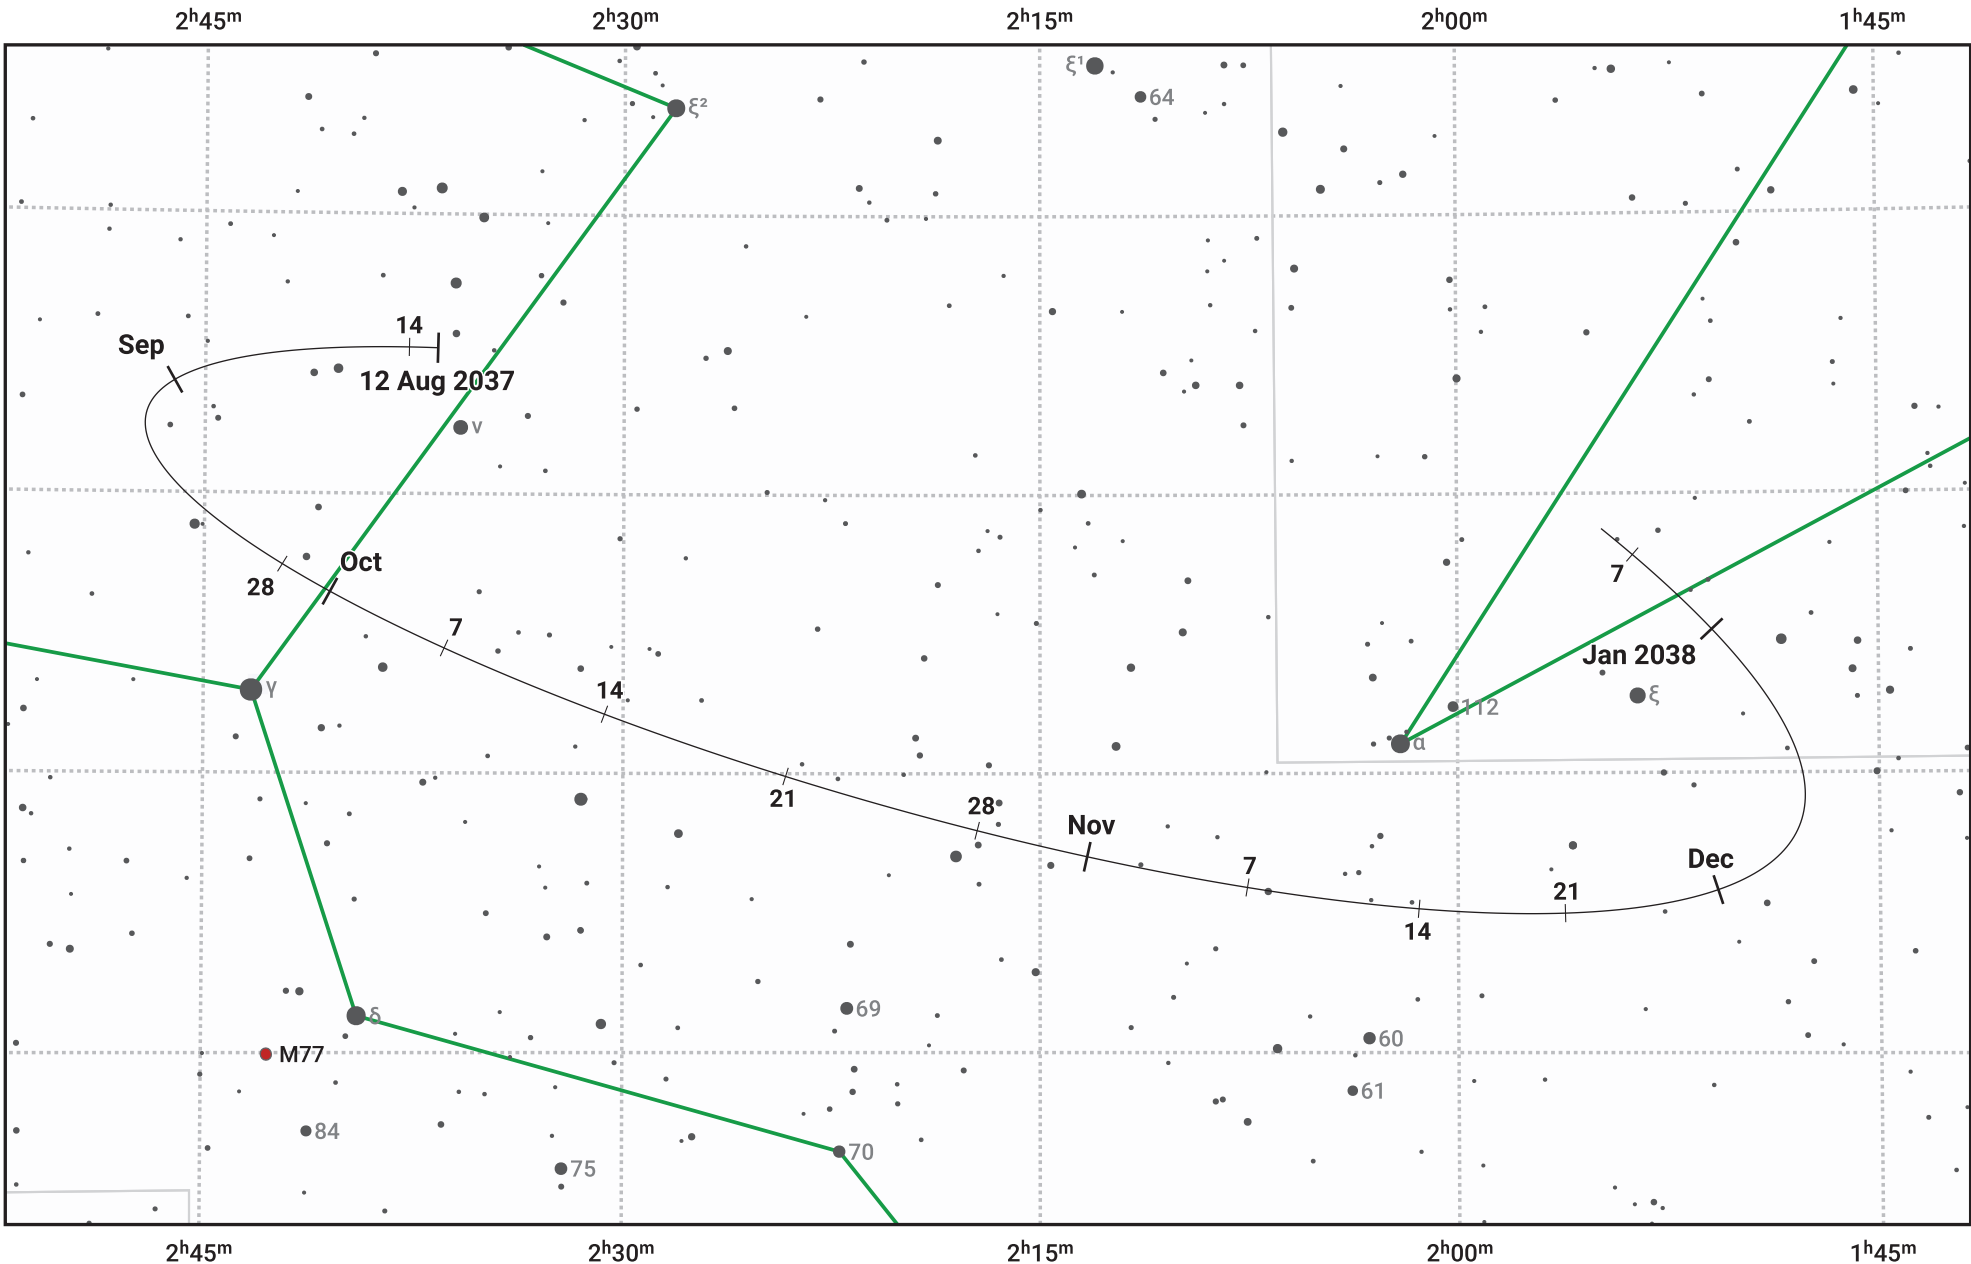

The path of Asteroid 4 Vesta around opposition on 26 Oct 2037

© Dominic Ford 2011–2024. Date markers placed at midnight UTC. Downloaded from <https://in-the-sky.org>

Magnitude scale: · 9.0 · 8.0 · 7.0 · 6.0 · 5.0 · 4.0 · 3.0

— Ecliptic Plane

● Galaxy
 ■ Bright nebula
 ● Open cluster
 ⊕ Globular cluster

Date	Mag	Phase
2037 Sep 1	7.5	97%
2037 Oct 1	7.0	99%
2037 Oct 7	6.8	99%
2037 Nov 1	6.6	100%
2037 Dec 1	7.3	98%
2037 Dec 28	7.8	97%
2038 Jan 1	7.9	96%