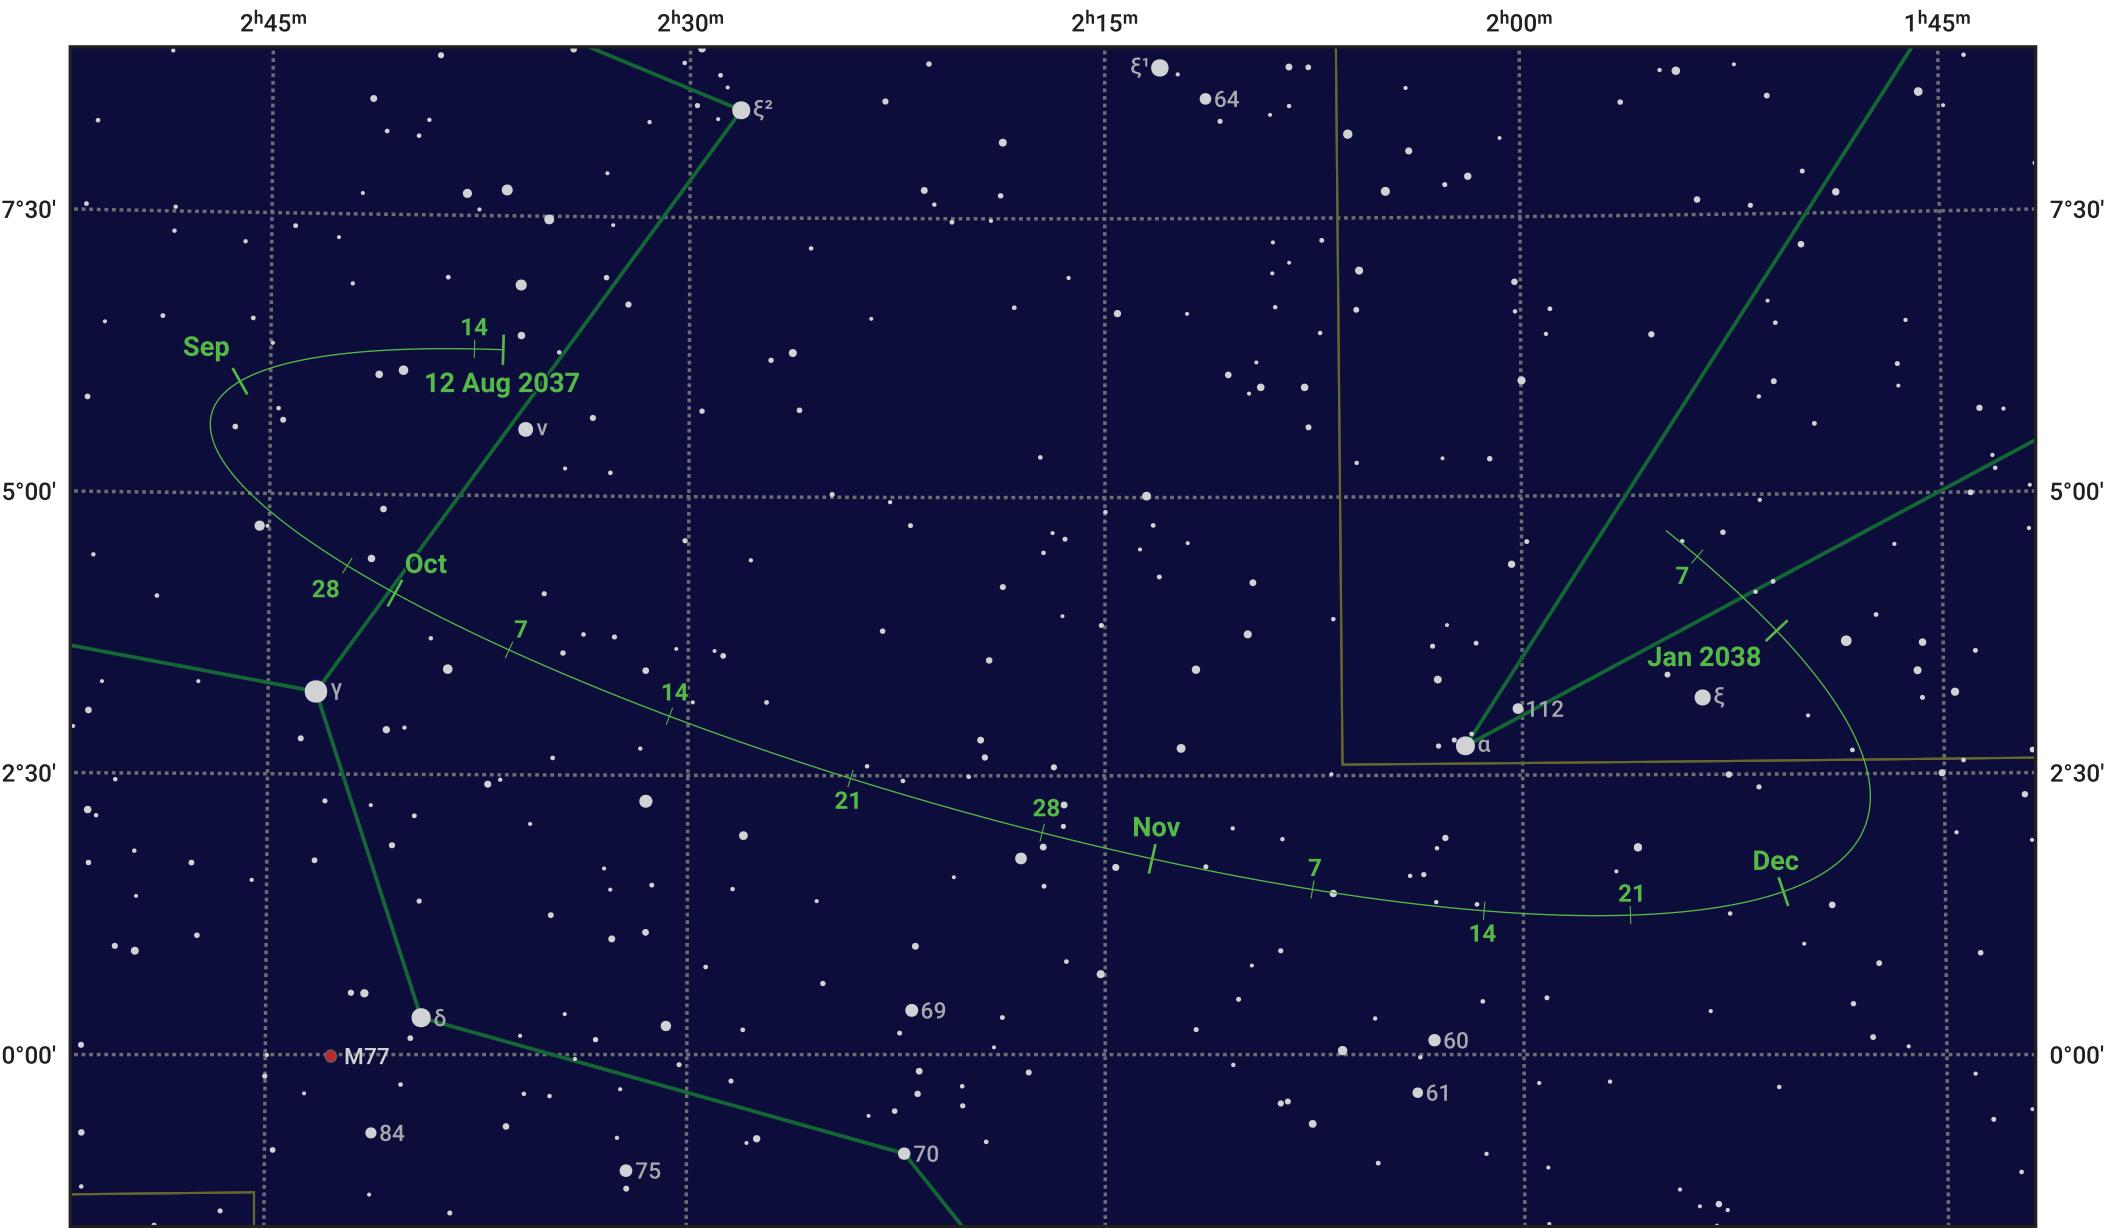

# The path of Asteroid 4 Vesta around opposition on 26 Oct 2037

© Dominic Ford 2011–2024. Date markers placed at midnight UTC. Downloaded from <https://in-the-sky.org>

Magnitude scale: · 9.0 · 8.0 · 7.0 · 6.0 · 5.0 · 4.0 · 3.0

— Ecliptic Plane

● Galaxy    ■ Bright nebula    ● Open cluster    ● Globular cluster

Date	Mag	Phase
2037 Sep 1	7.5	97%
2037 Oct 1	7.0	99%
2037 Oct 7	6.8	99%
2037 Nov 1	6.6	100%
2037 Dec 1	7.3	98%
2037 Dec 28	7.8	97%
2038 Jan 1	7.9	96%