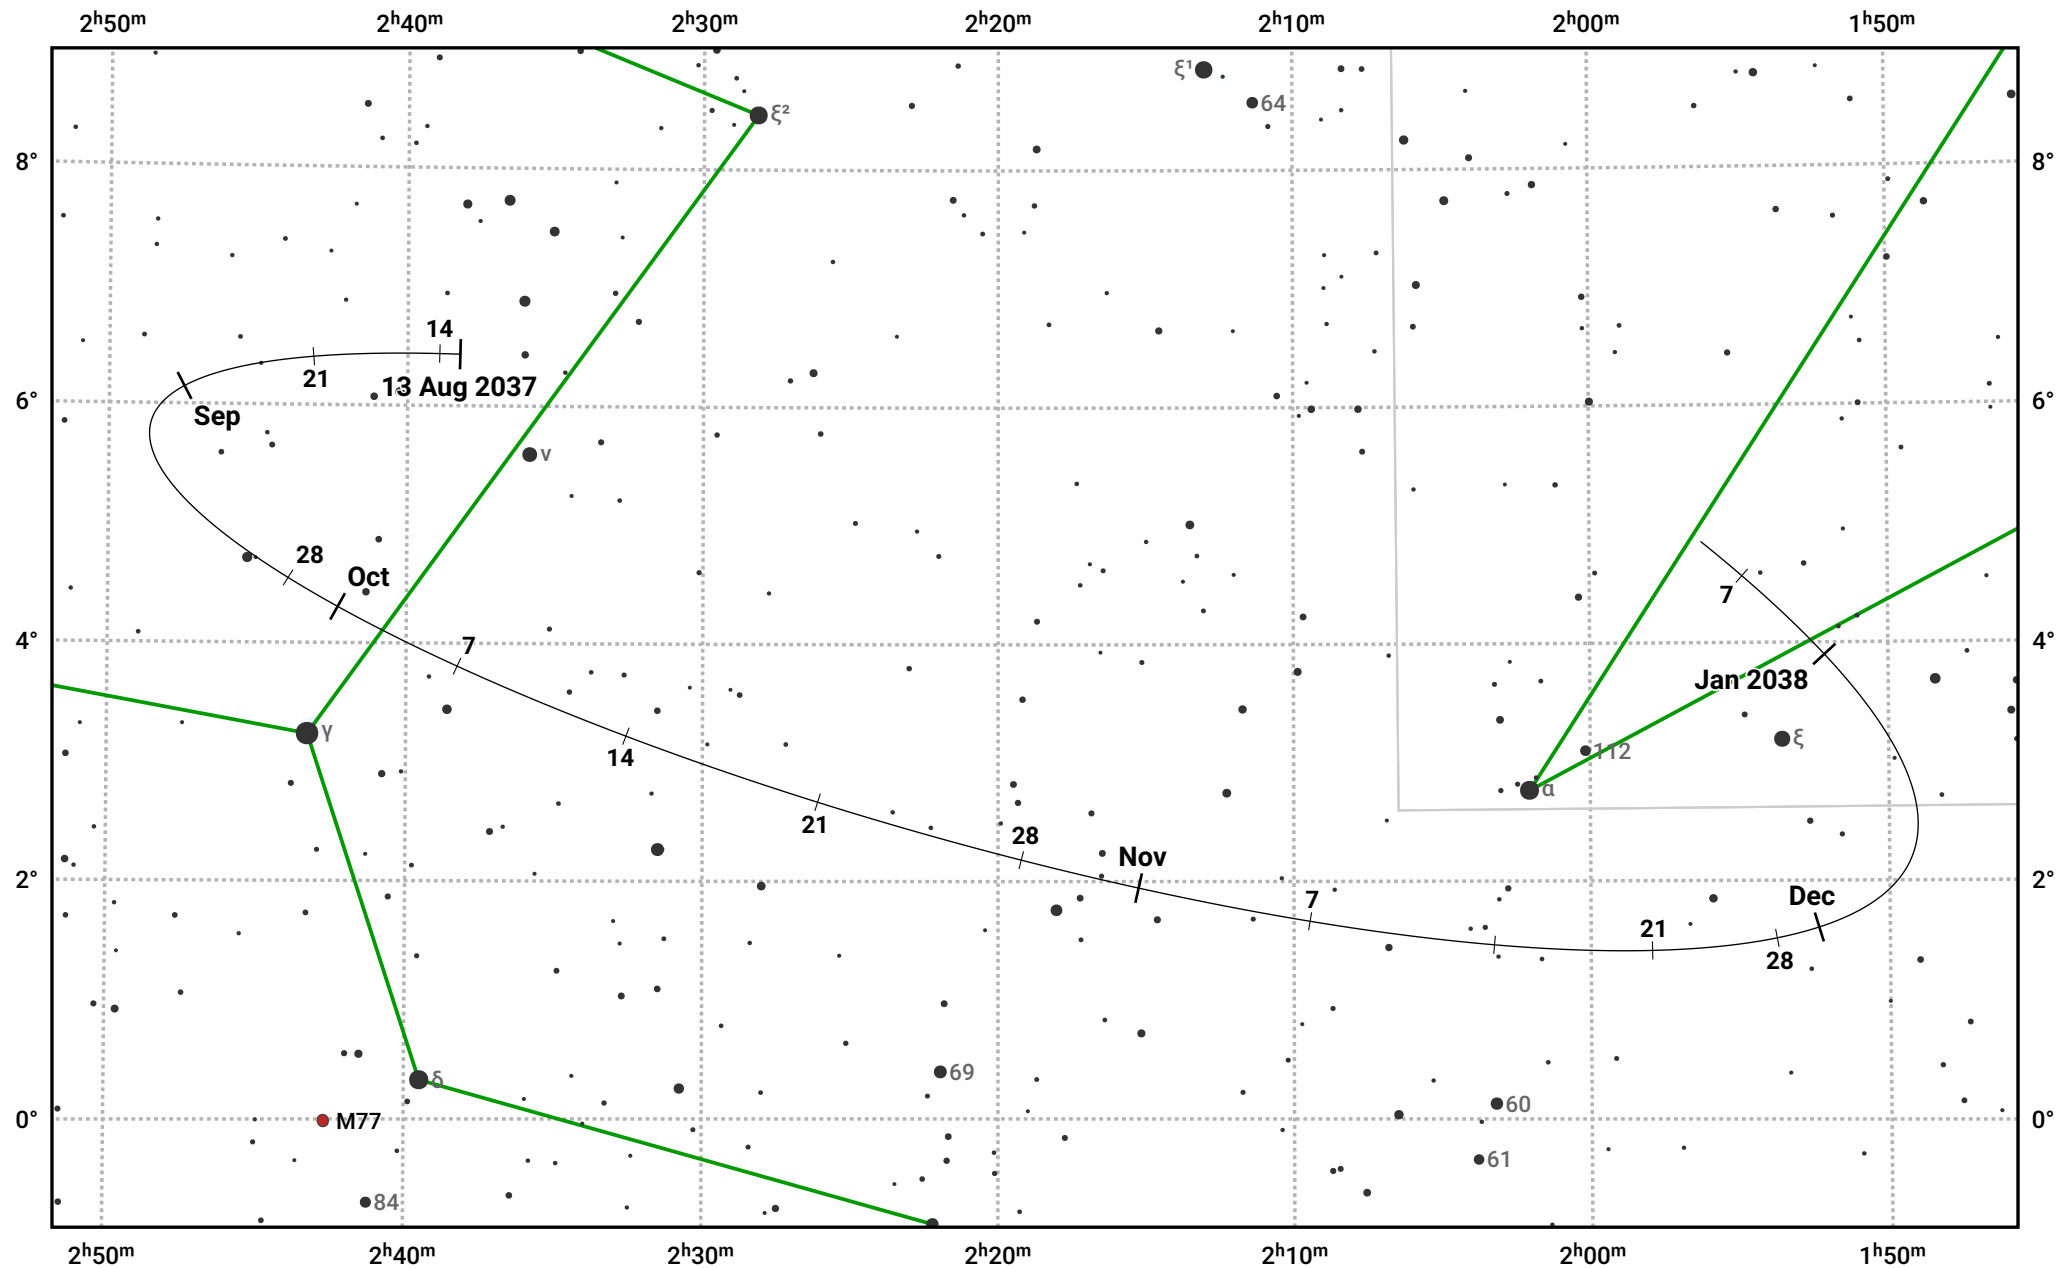

The path of Asteroid 4 Vesta around opposition on 27 Oct 2037

© Dominic Ford 2011–2024. Date markers placed at midnight UTC. Downloaded from <https://in-the-sky.org>

Magnitude scale: · 9.0 · 8.0 · 7.0 · 6.0 · 5.0 ● 4.0 ● 3.0

— Ecliptic Plane

Galaxy Bright nebula Open cluster Globular cluster

Date	Mag	Phase
2037 Sep 1	7.6	97%
2037 Oct 1	7.0	99%
2037 Oct 7	6.9	99%
2037 Nov 1	6.6	100%
2037 Dec 1	7.3	98%
2037 Dec 29	7.9	97%
2038 Jan 1	7.9	96%