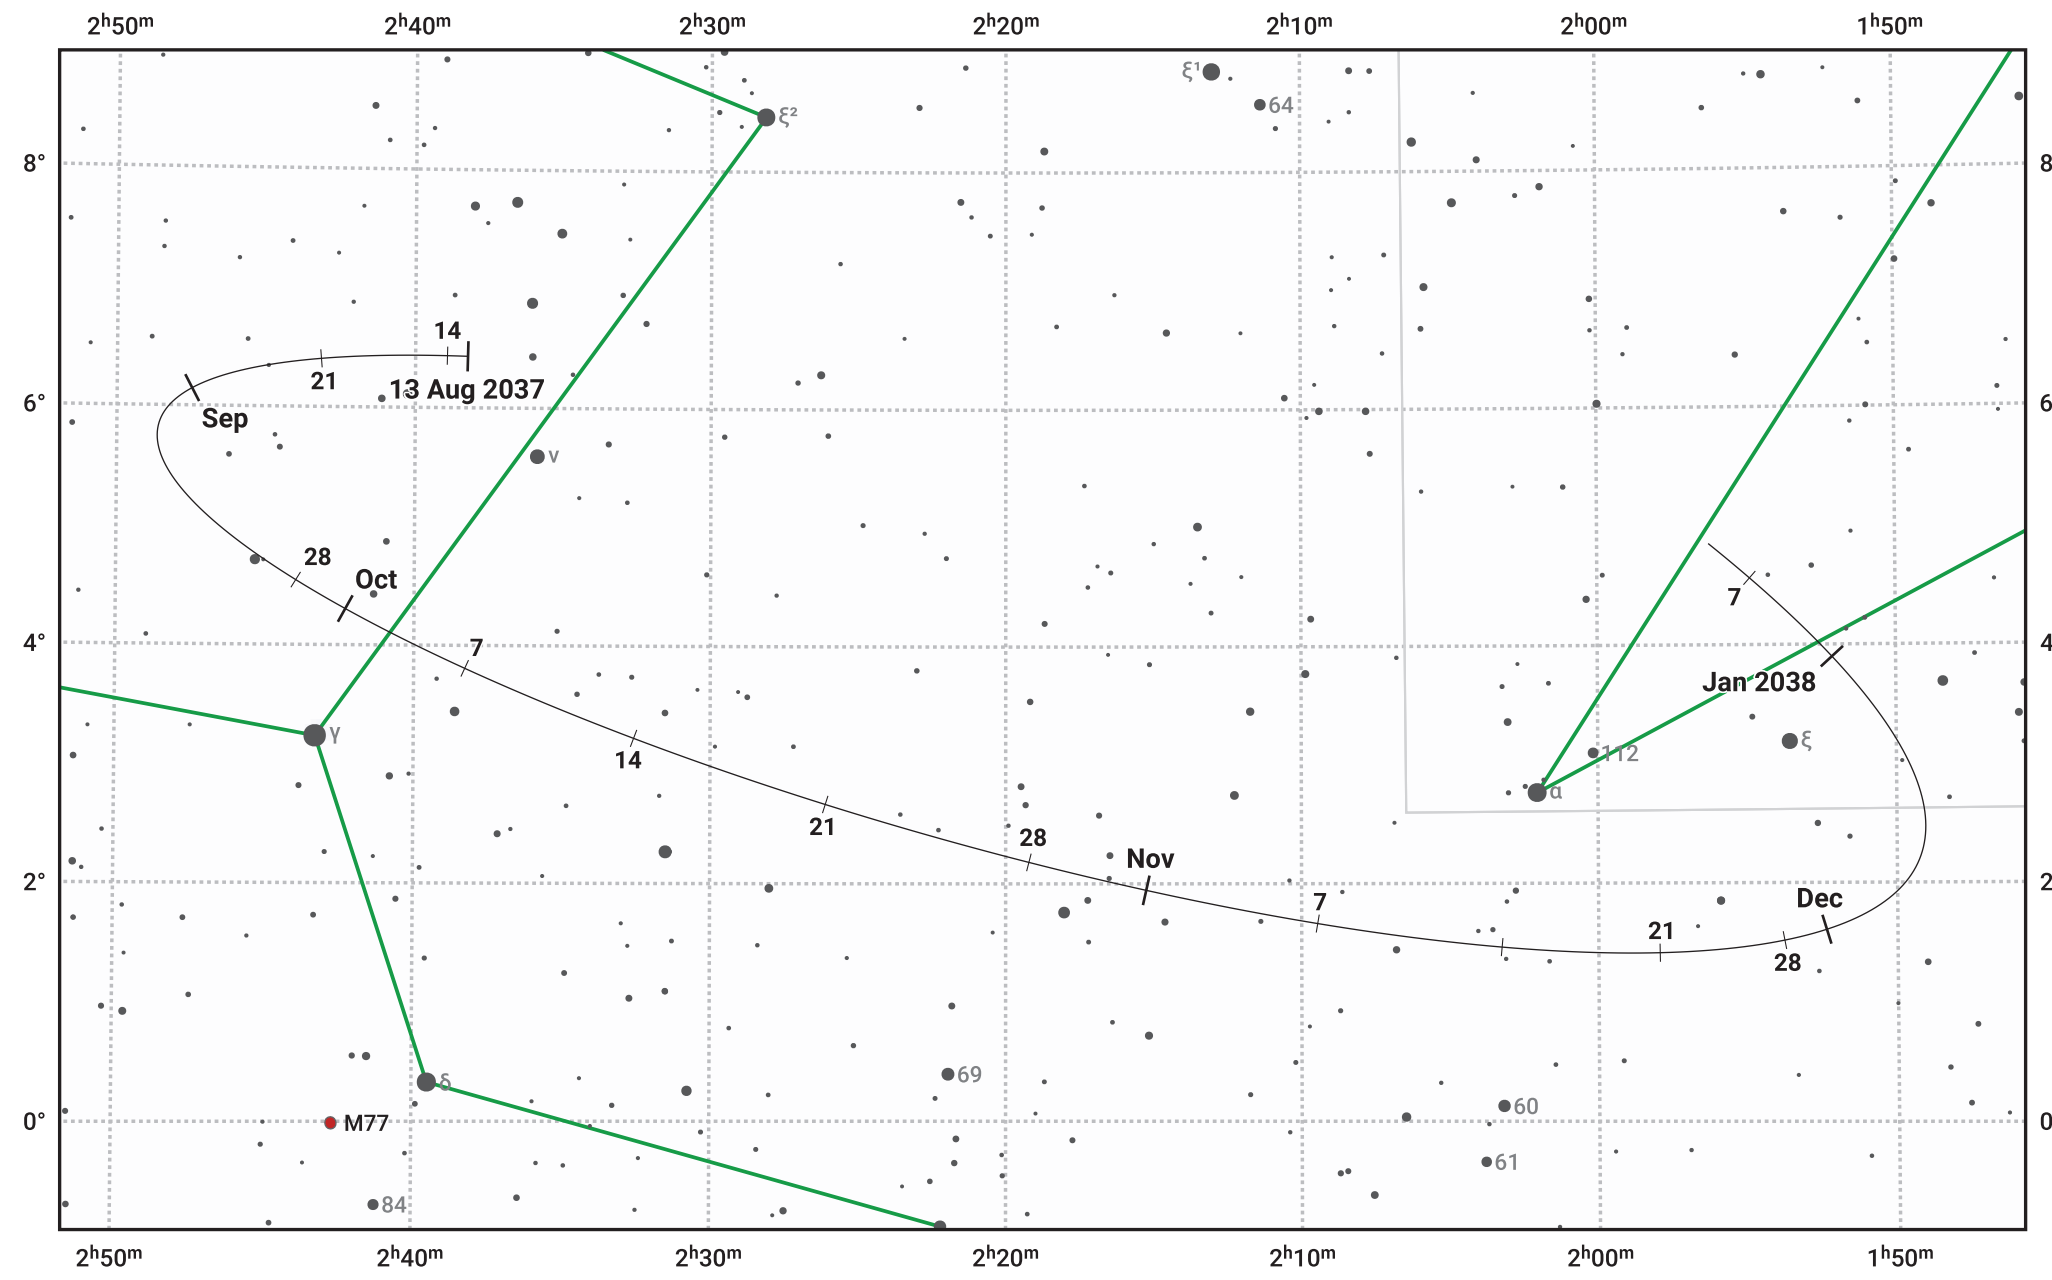

The path of Asteroid 4 Vesta around opposition on 27 Oct 2037

© Dominic Ford 2011–2024. Date markers placed at midnight UTC. Downloaded from <https://in-the-sky.org>

Magnitude scale: • 9.0 • 8.0 • 7.0 • 6.0 • 5.0 • 4.0 • 3.0

— Ecliptic Plane

● Galaxy
 ■ Bright nebula
 ● Open cluster
 ⊕ Globular cluster

Date	Mag	Phase
2037 Sep 1	7.6	97%
2037 Oct 1	7.0	99%
2037 Oct 7	6.9	99%
2037 Nov 1	6.6	100%
2037 Dec 1	7.3	98%
2037 Dec 29	7.9	97%
2038 Jan 1	7.9	96%