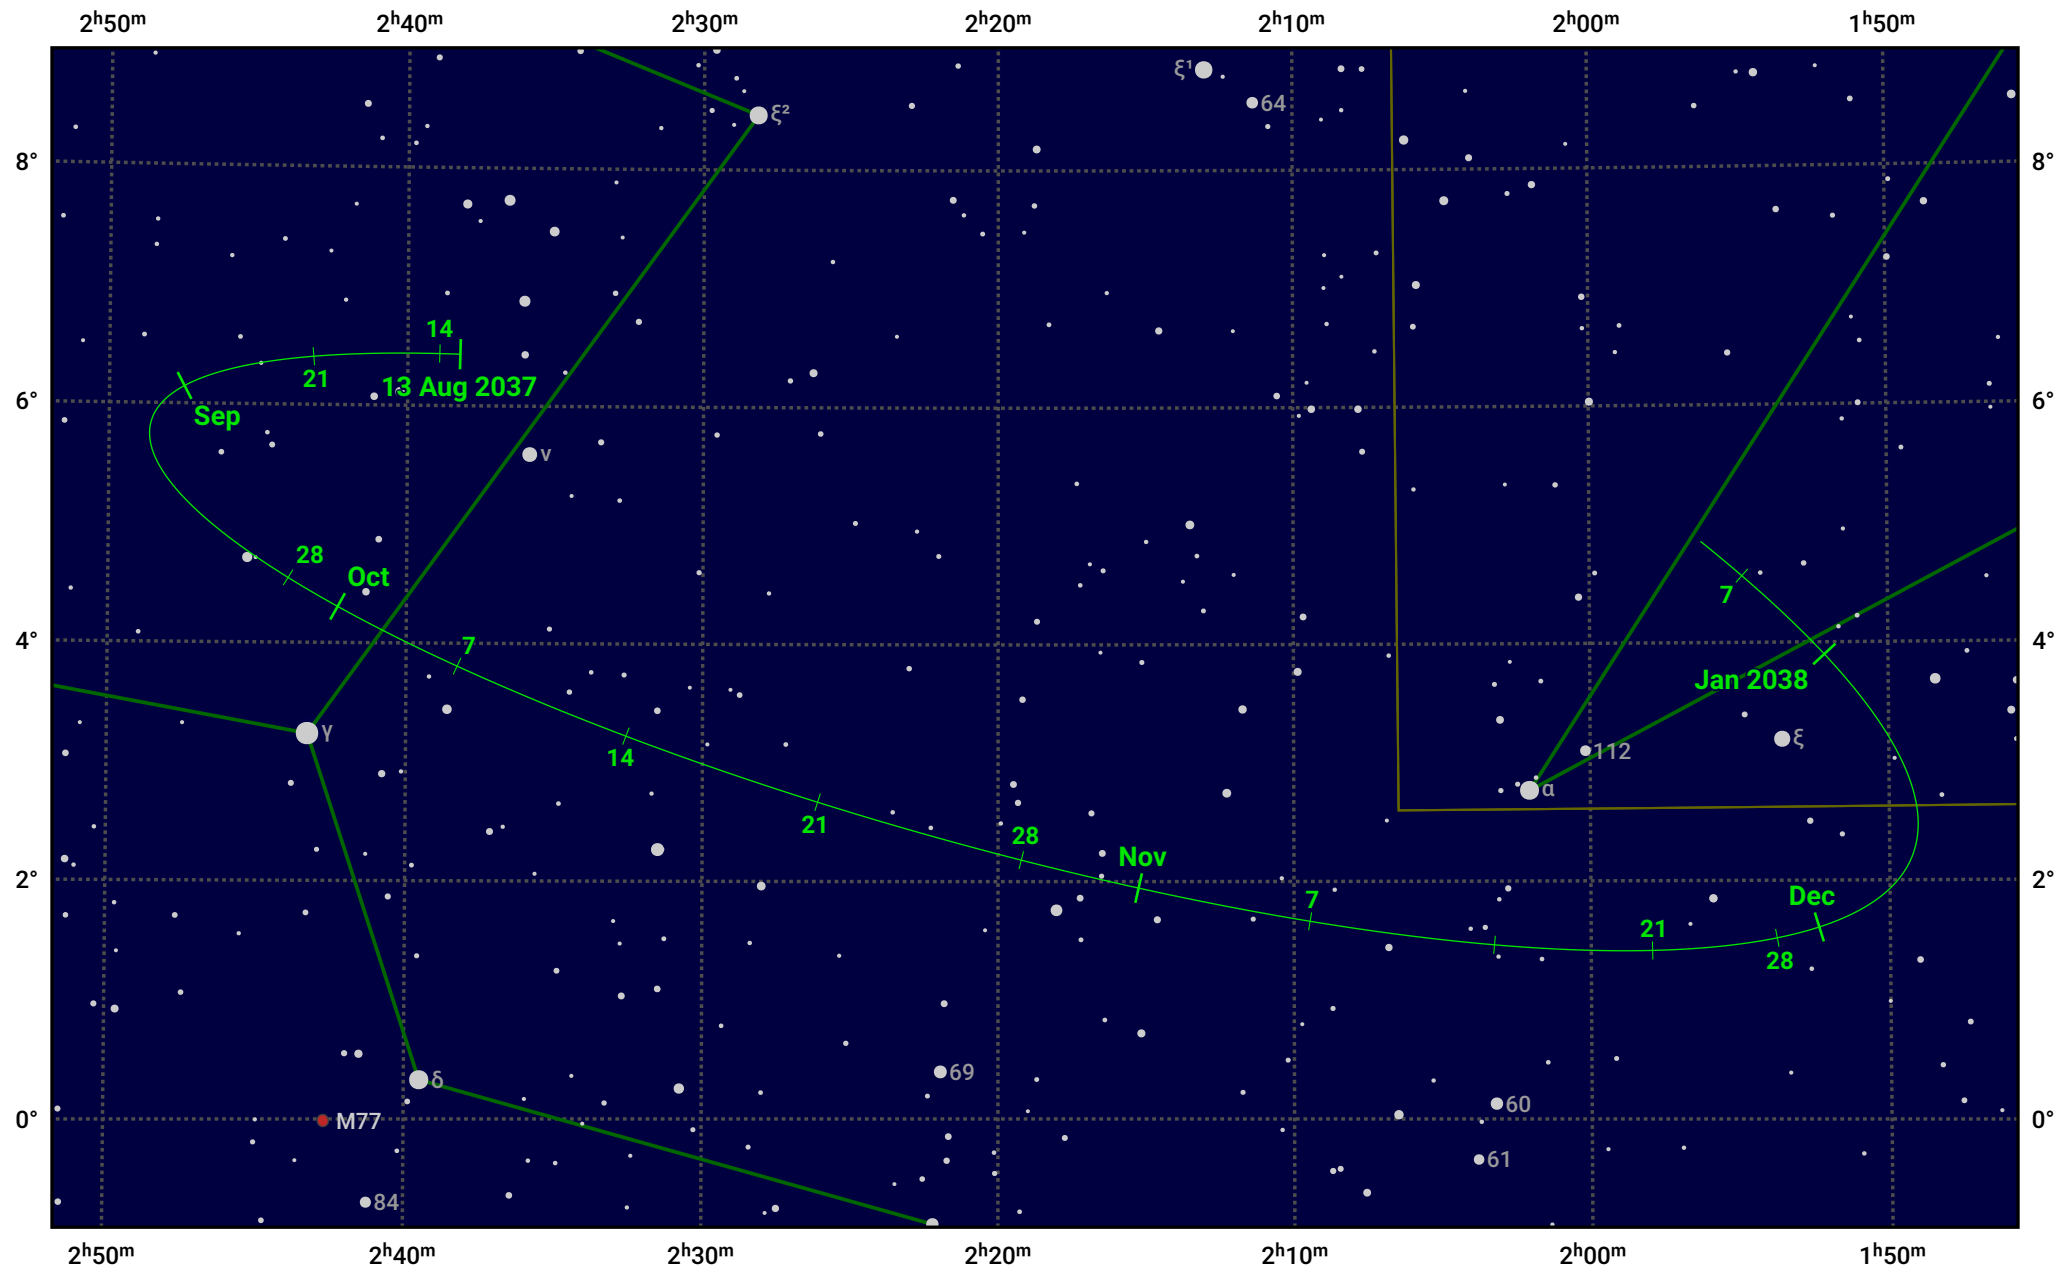

The path of Asteroid 4 Vesta around opposition on 27 Oct 2037

© Dominic Ford 2011–2024. Date markers placed at midnight UTC. Downloaded from <https://in-the-sky.org>

Magnitude scale: · 9.0 · 8.0 · 7.0 · 6.0 · 5.0 ● 4.0 ● 3.0

— Ecliptic Plane

● Galaxy
 ■ Bright nebula
 ● Open cluster
 ● Globular cluster

Date	Mag	Phase
2037 Sep 1	7.6	97%
2037 Oct 1	7.0	99%
2037 Oct 7	6.9	99%
2037 Nov 1	6.6	100%
2037 Dec 1	7.3	98%
2037 Dec 29	7.9	97%
2038 Jan 1	7.9	96%