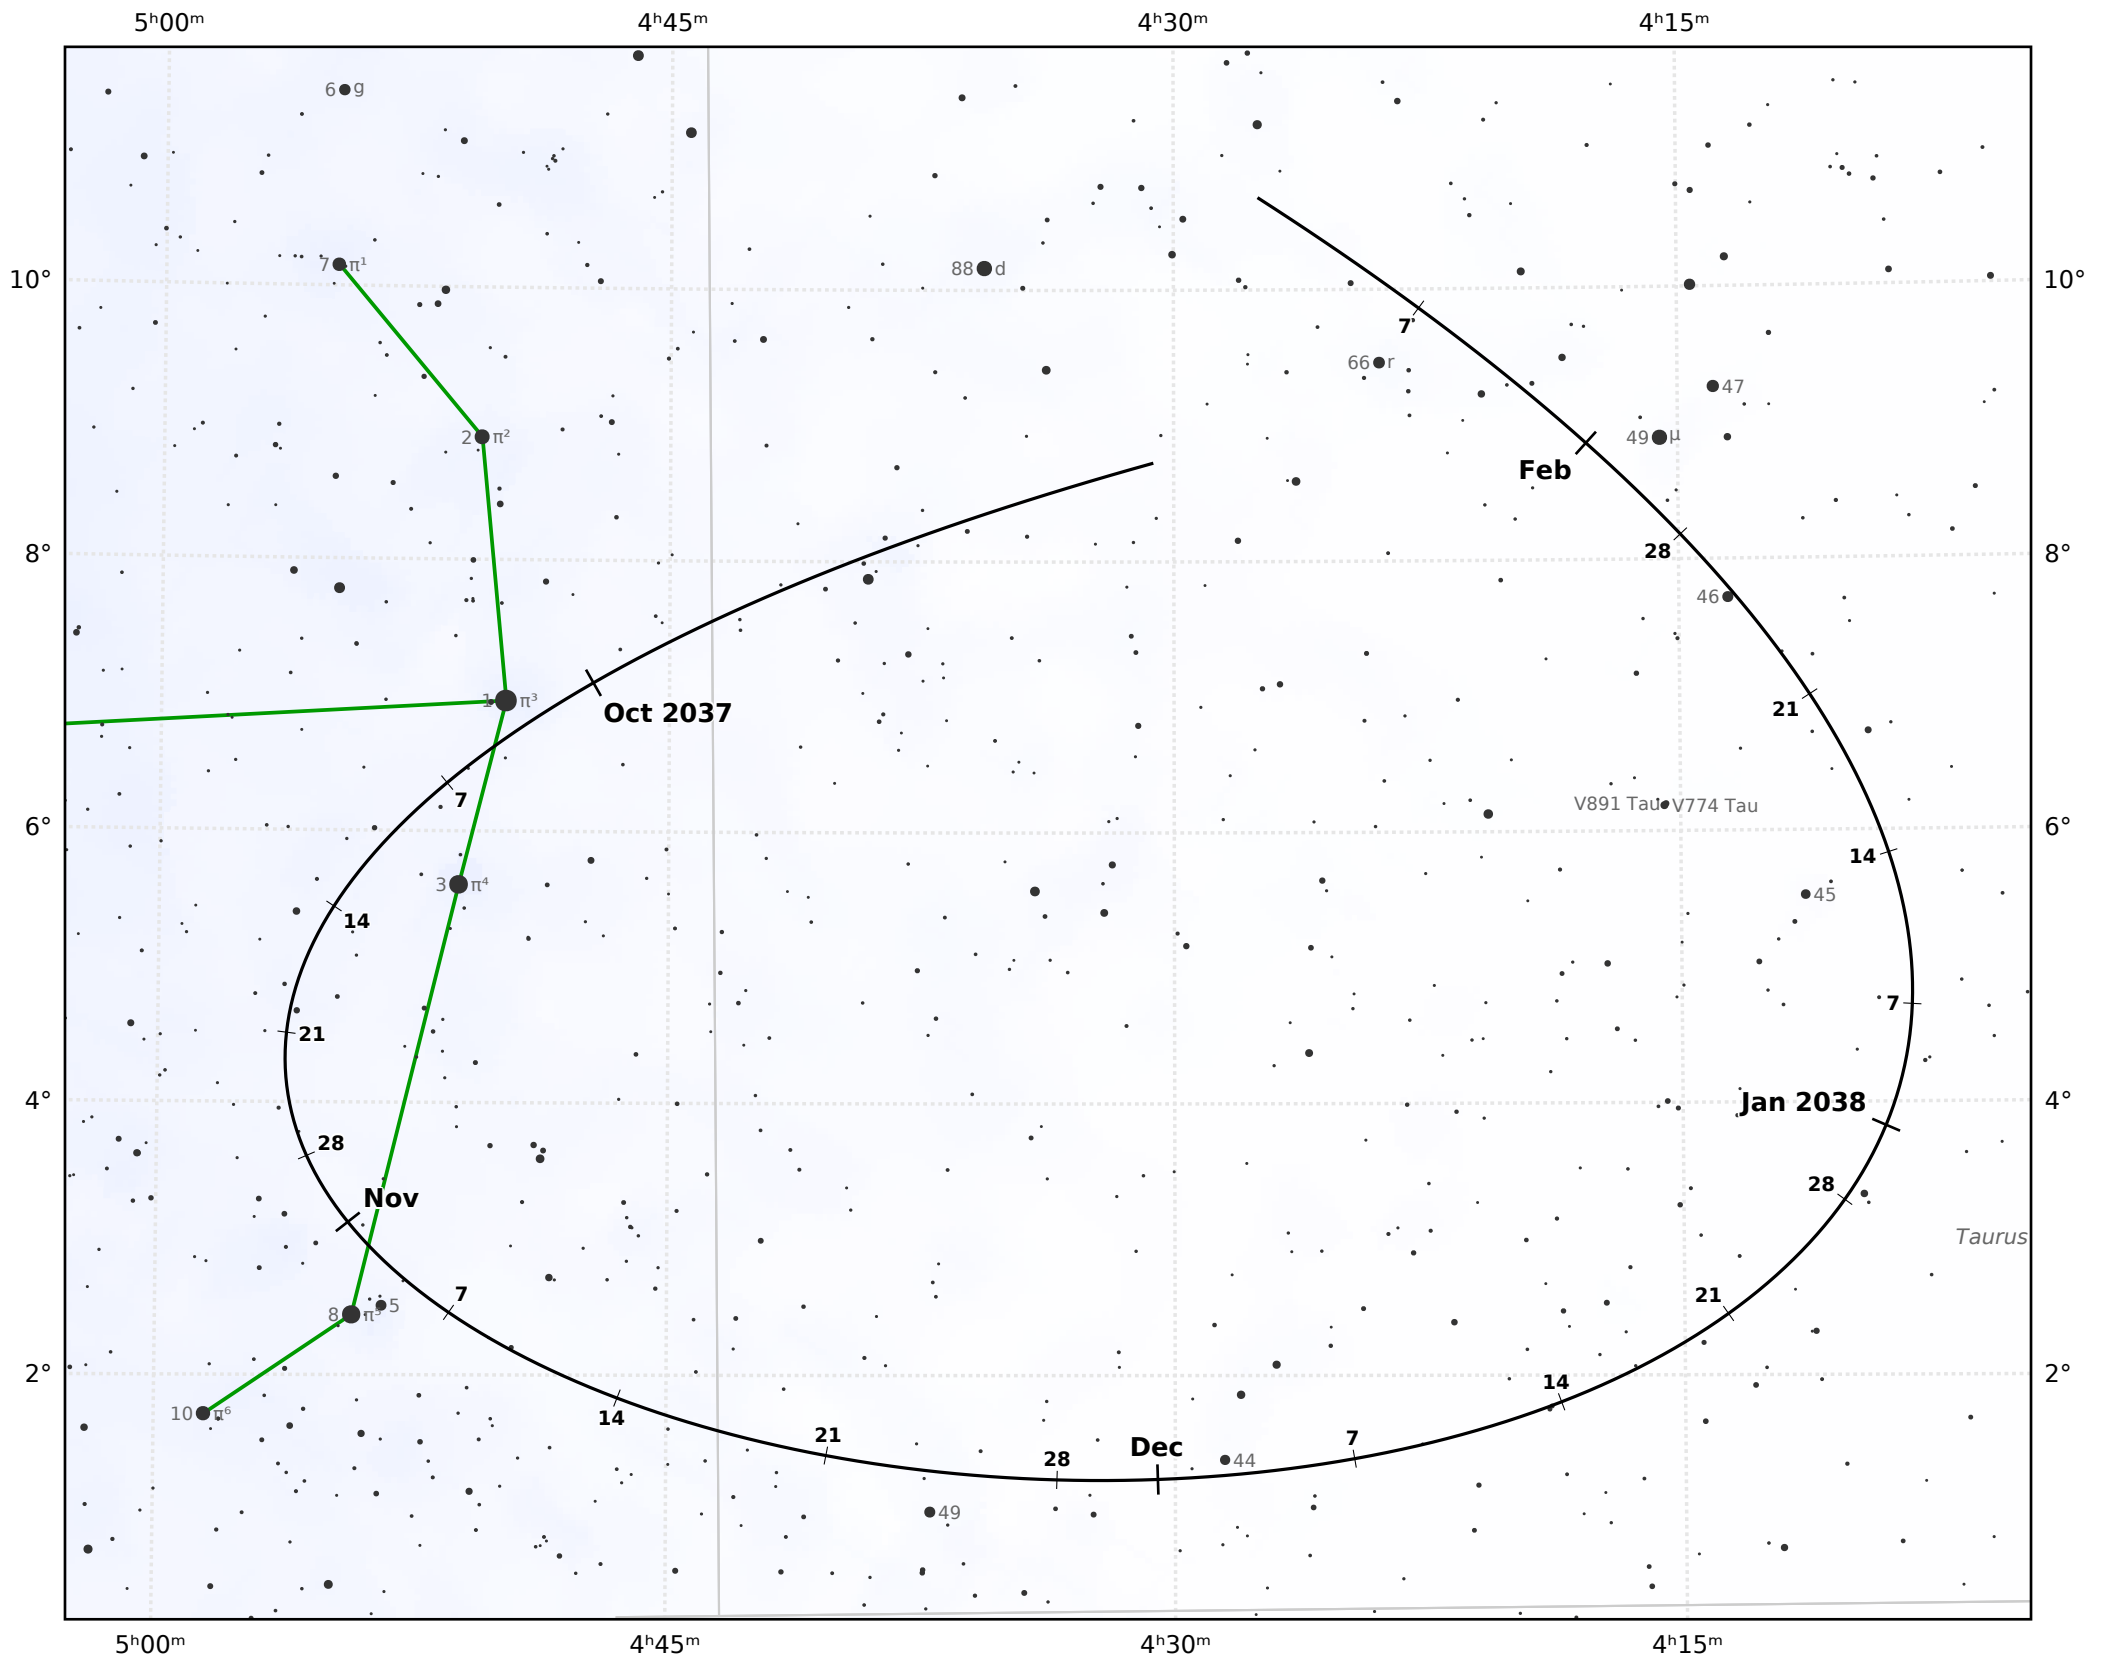

The path of Asteroid 18 Melpomene around opposition on 29 Nov 2037

© Dominic Ford 2011–2021. Downloaded from <https://in-the-sky.org>

Magnitude scale: -9.5 -9.0 -8.5 -8.0 -7.5 -7.0 -6.5 -6.0 -5.5 -5.0 -4.5 -4.0 -3.5 -3.0

— Ecliptic Plane