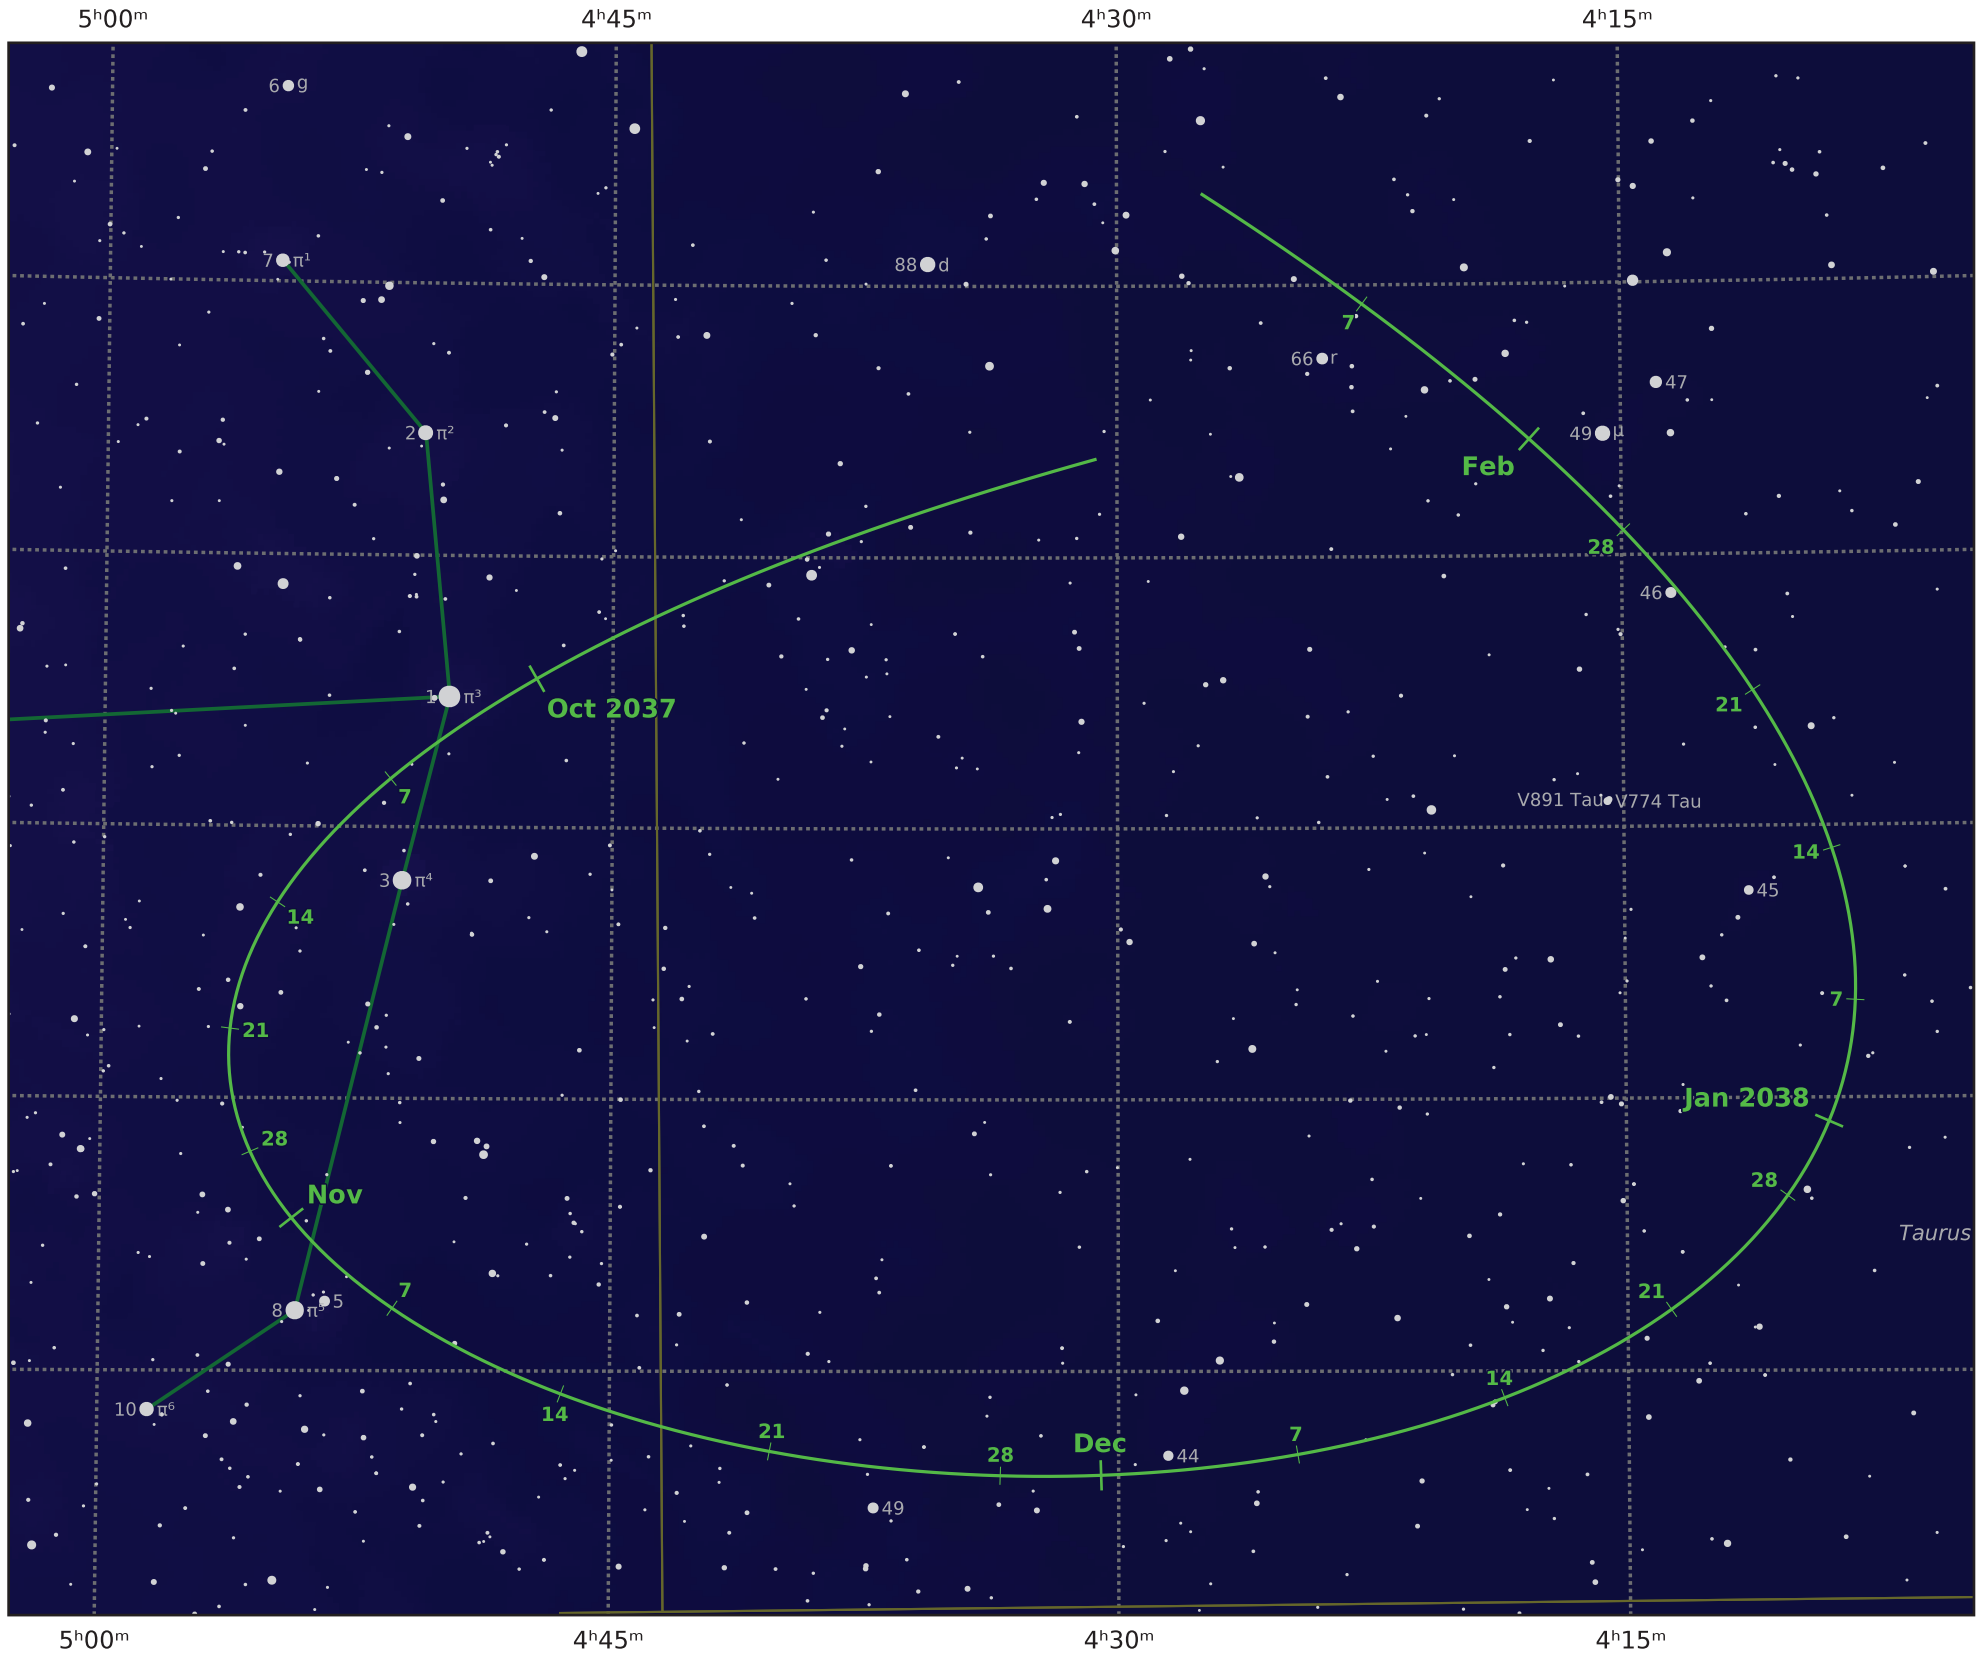

The path of Asteroid 18 Melpomene around opposition on 29 Nov 2037

© Dominic Ford 2011–2021. Downloaded from <https://in-the-sky.org>

Magnitude scale: -9.5 -9.0 -8.5 -8.0 -7.5 -7.0 -6.5 -6.0 -5.5 -5.0 -4.5 -4.0 -3.5 -3.0

— Ecliptic Plane