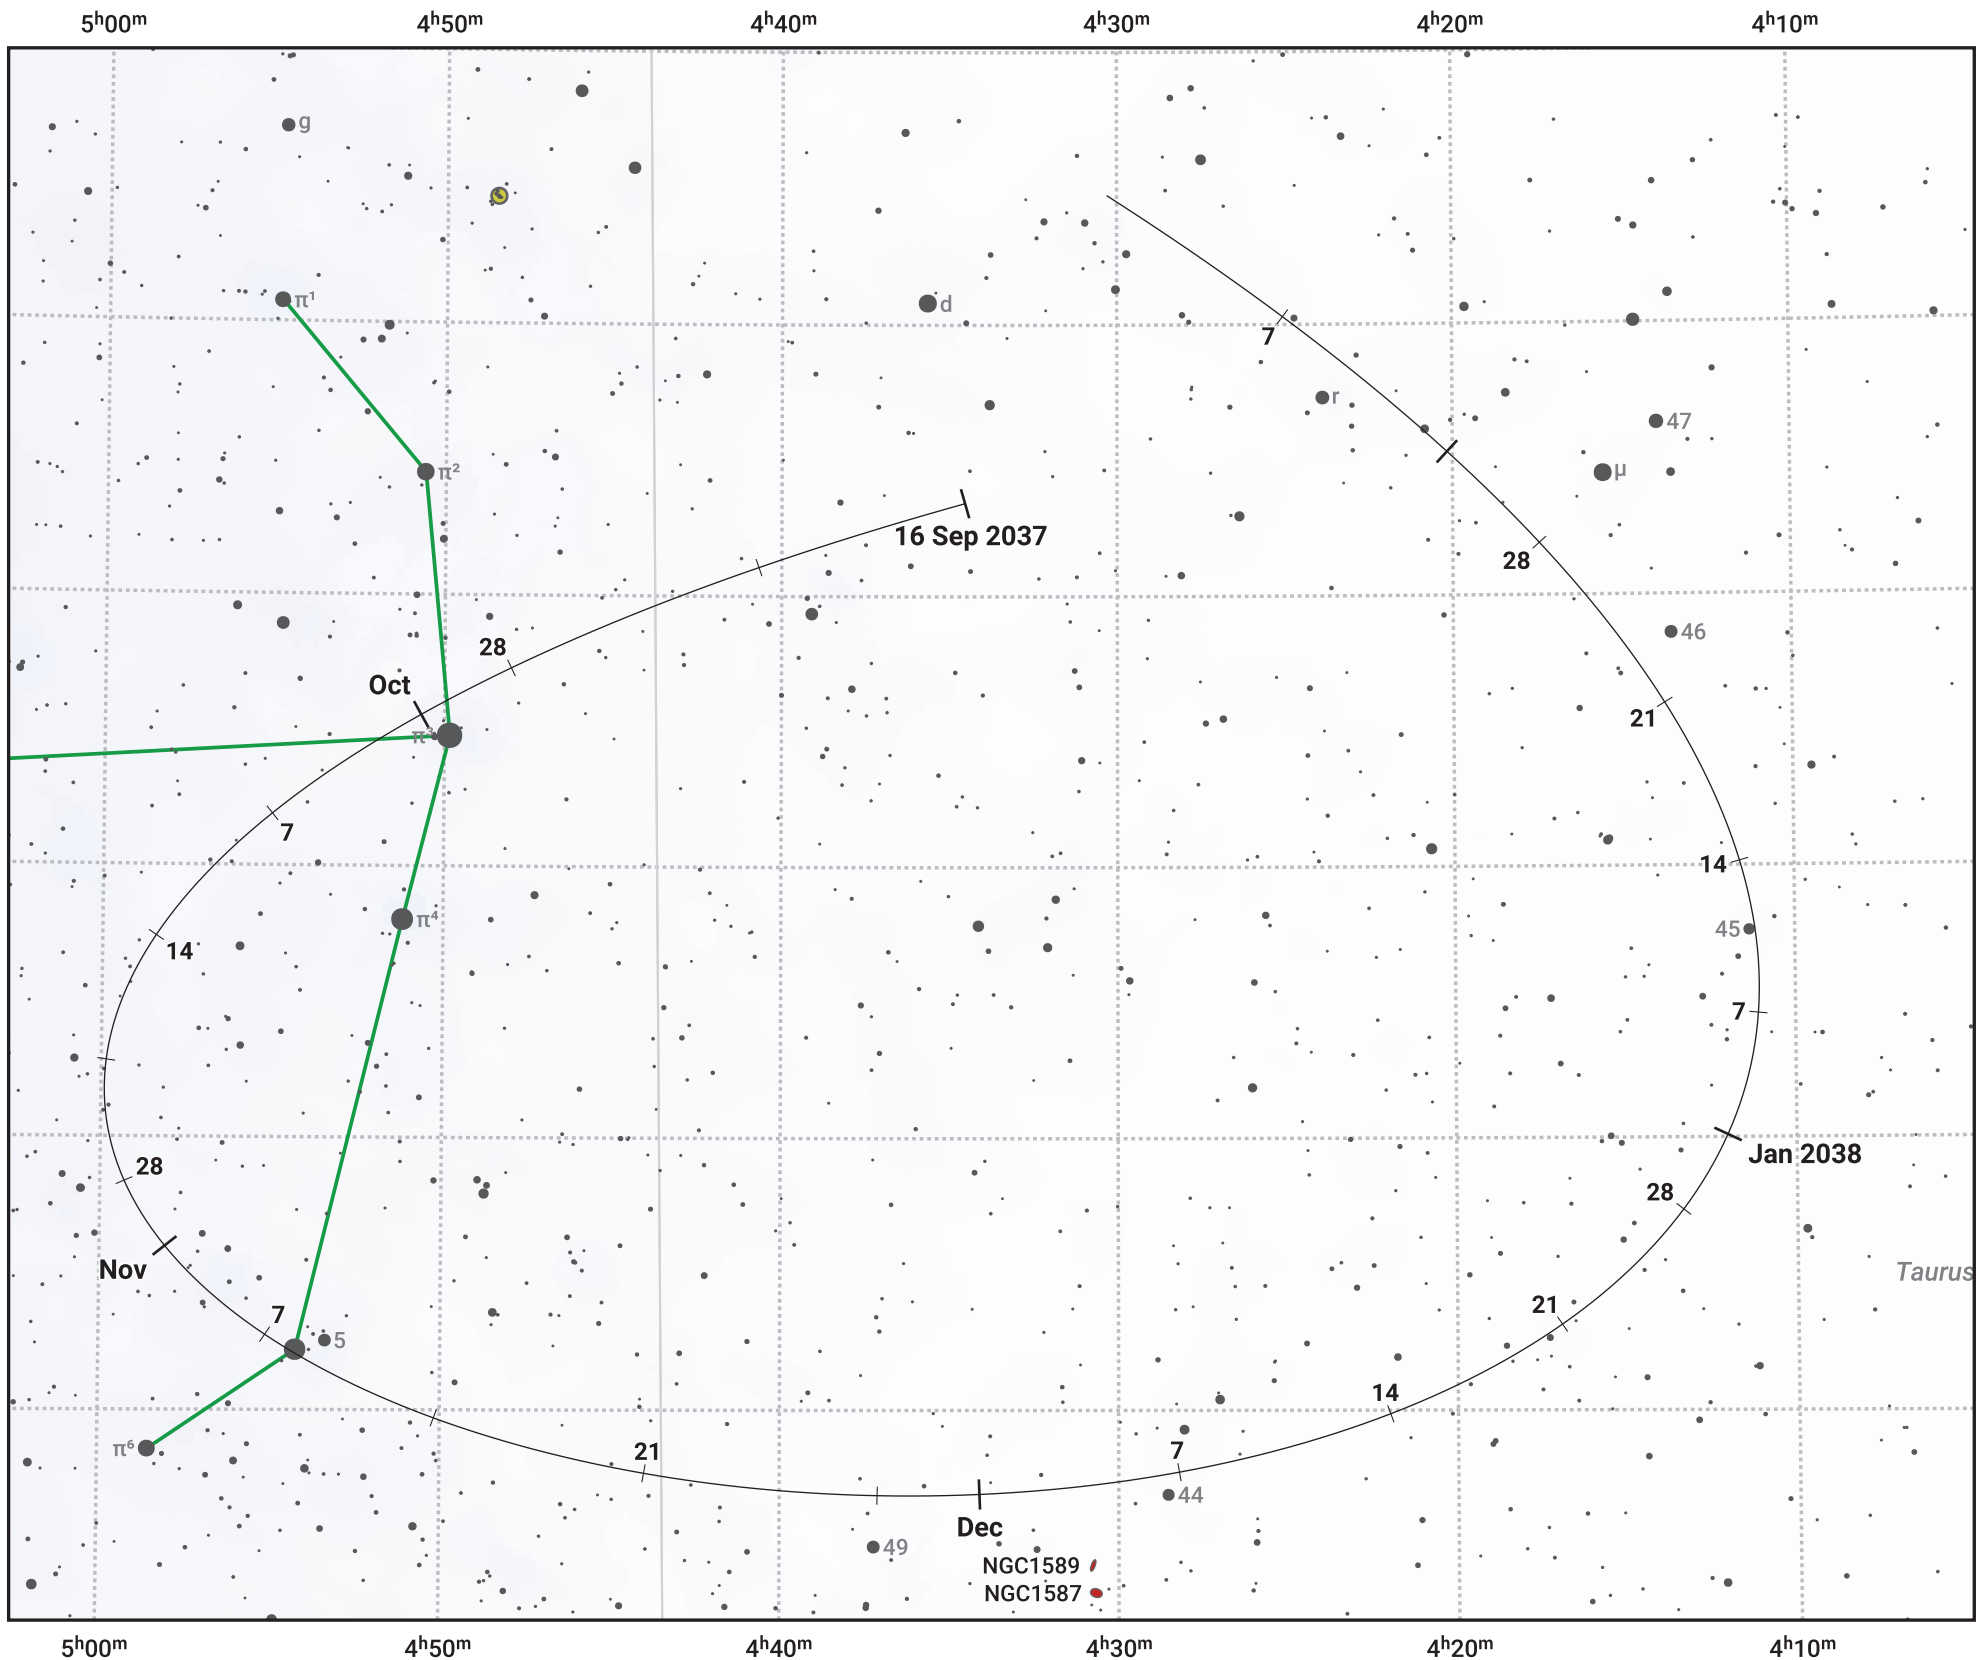

The path of Asteroid 18 Melpomene around opposition on 30 Nov 2037

Magnitude scale: 10.0 9.0 8.0 7.0 6.0 5.0 4.0 3.0

Ecliptic Plane

Galaxy

Bright nebula

Open cluster

Globular cluster

Date	Mag	Phase
2037 Oct 1	9.3	93%
2037 Nov 1	8.7	97%
2037 Nov 8	8.5	98%
2037 Dec 1	8.3	99%
2038 Jan 1	9.1	97%
2038 Jan 17	9.5	96%
2038 Feb 1	9.9	95%