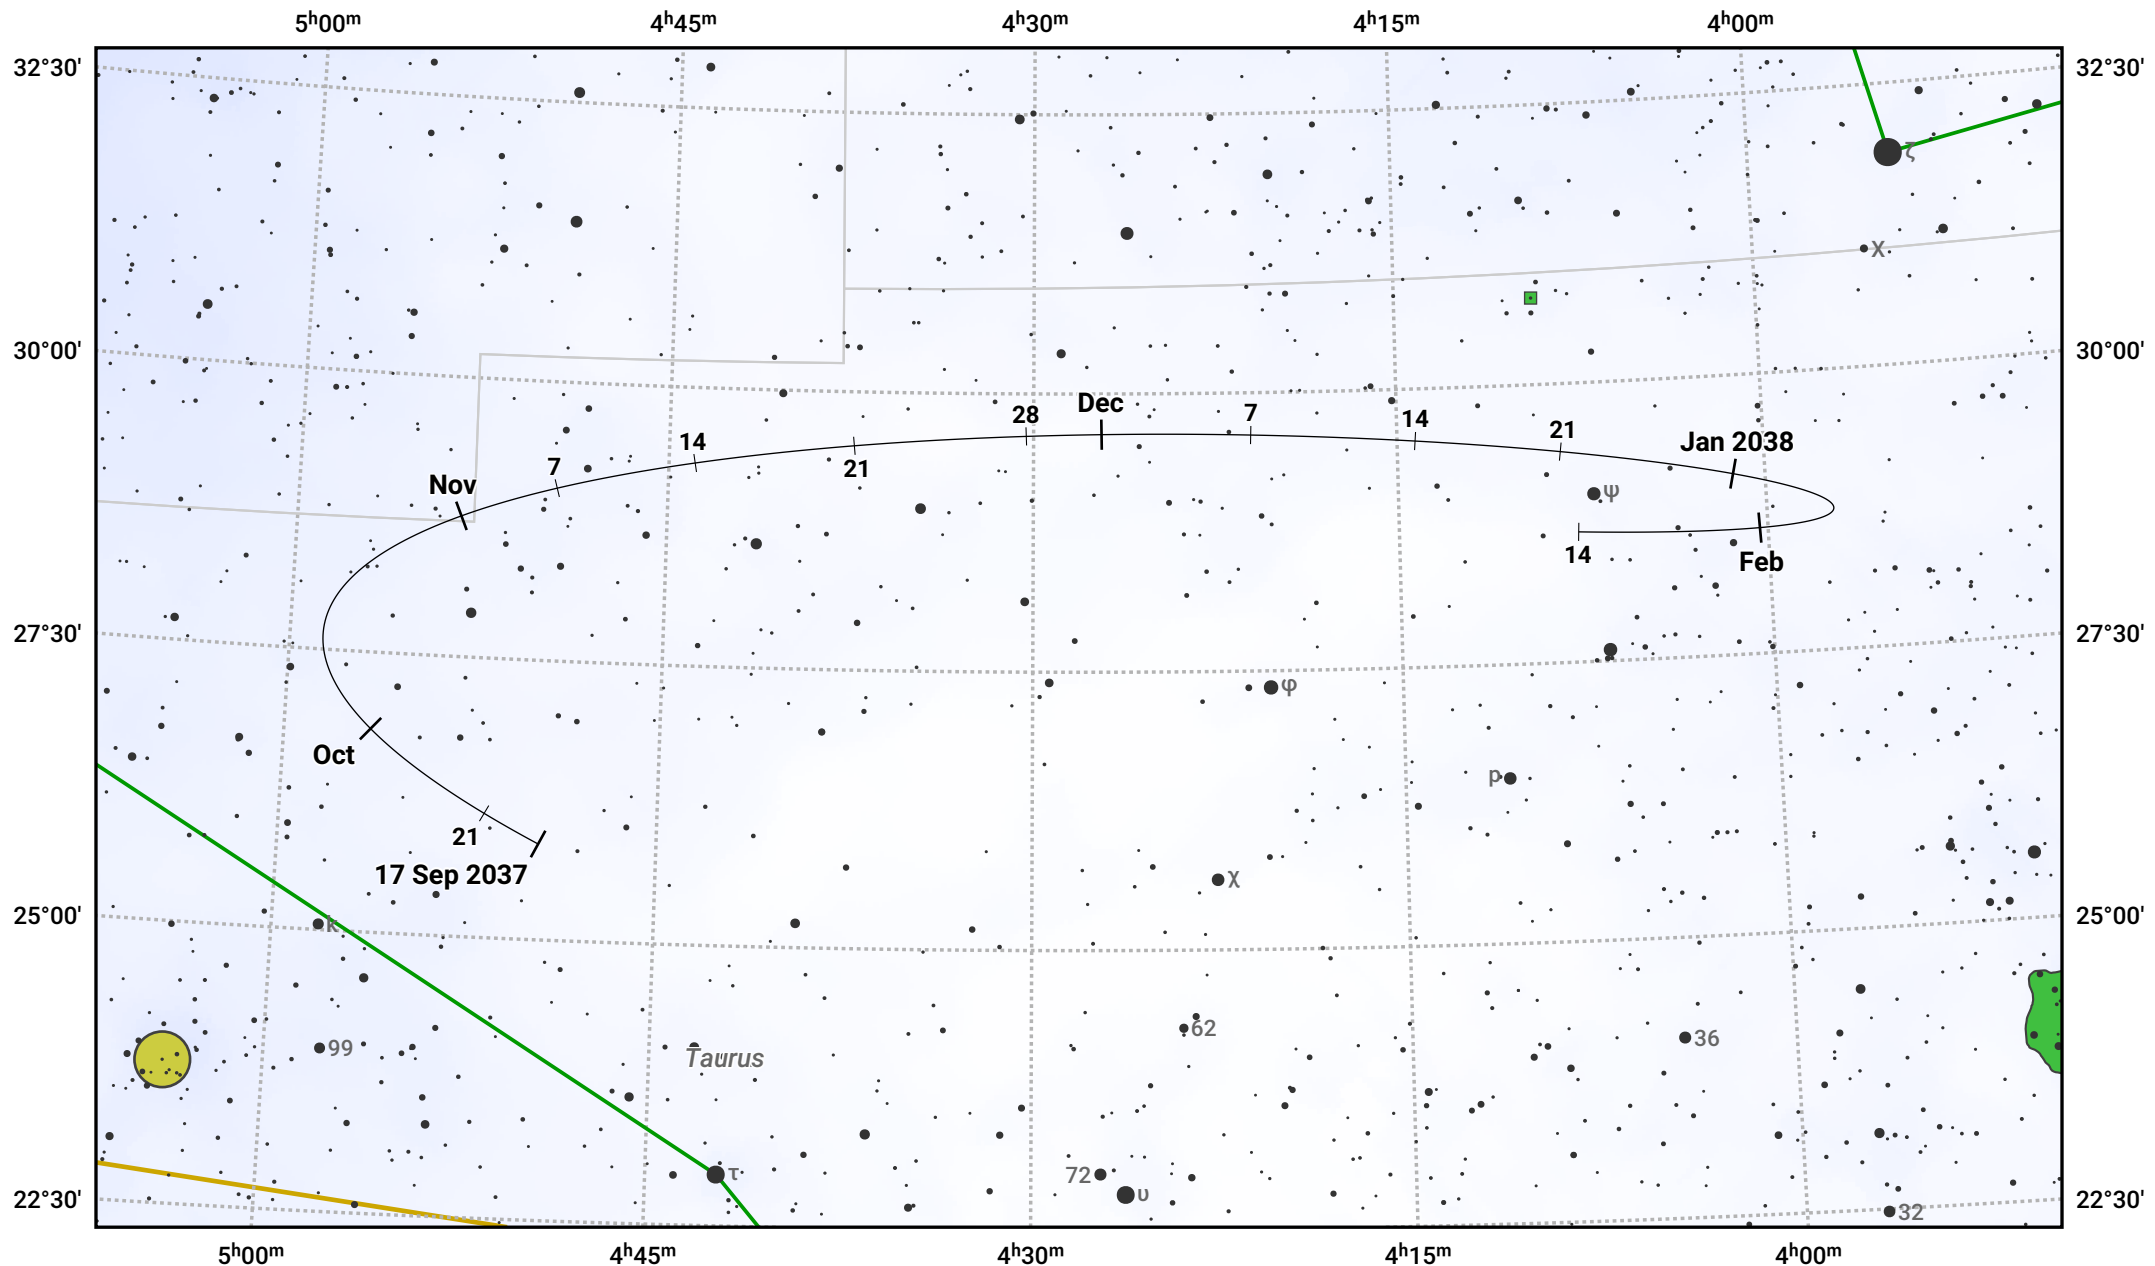

# The path of Asteroid 349 Dembowska around opposition on 1 Dec 2037

© Dominic Ford 2011–2024. Date markers placed at midnight UTC. Downloaded from <https://in-the-sky.org>

Magnitude scale: 10.0 9.0 8.0 7.0 6.0 5.0 4.0 3.0 2.0

— Ecliptic Plane

Galaxy    Bright nebula    Open cluster    Globular cluster

Date	Mag
2037 Oct 1	10.9
2037 Nov 1	10.3
2037 Nov 14	10.1
2037 Dec 1	9.8
2038 Jan 1	10.4
2038 Feb 1	11.1
2038 Feb 3	11.1