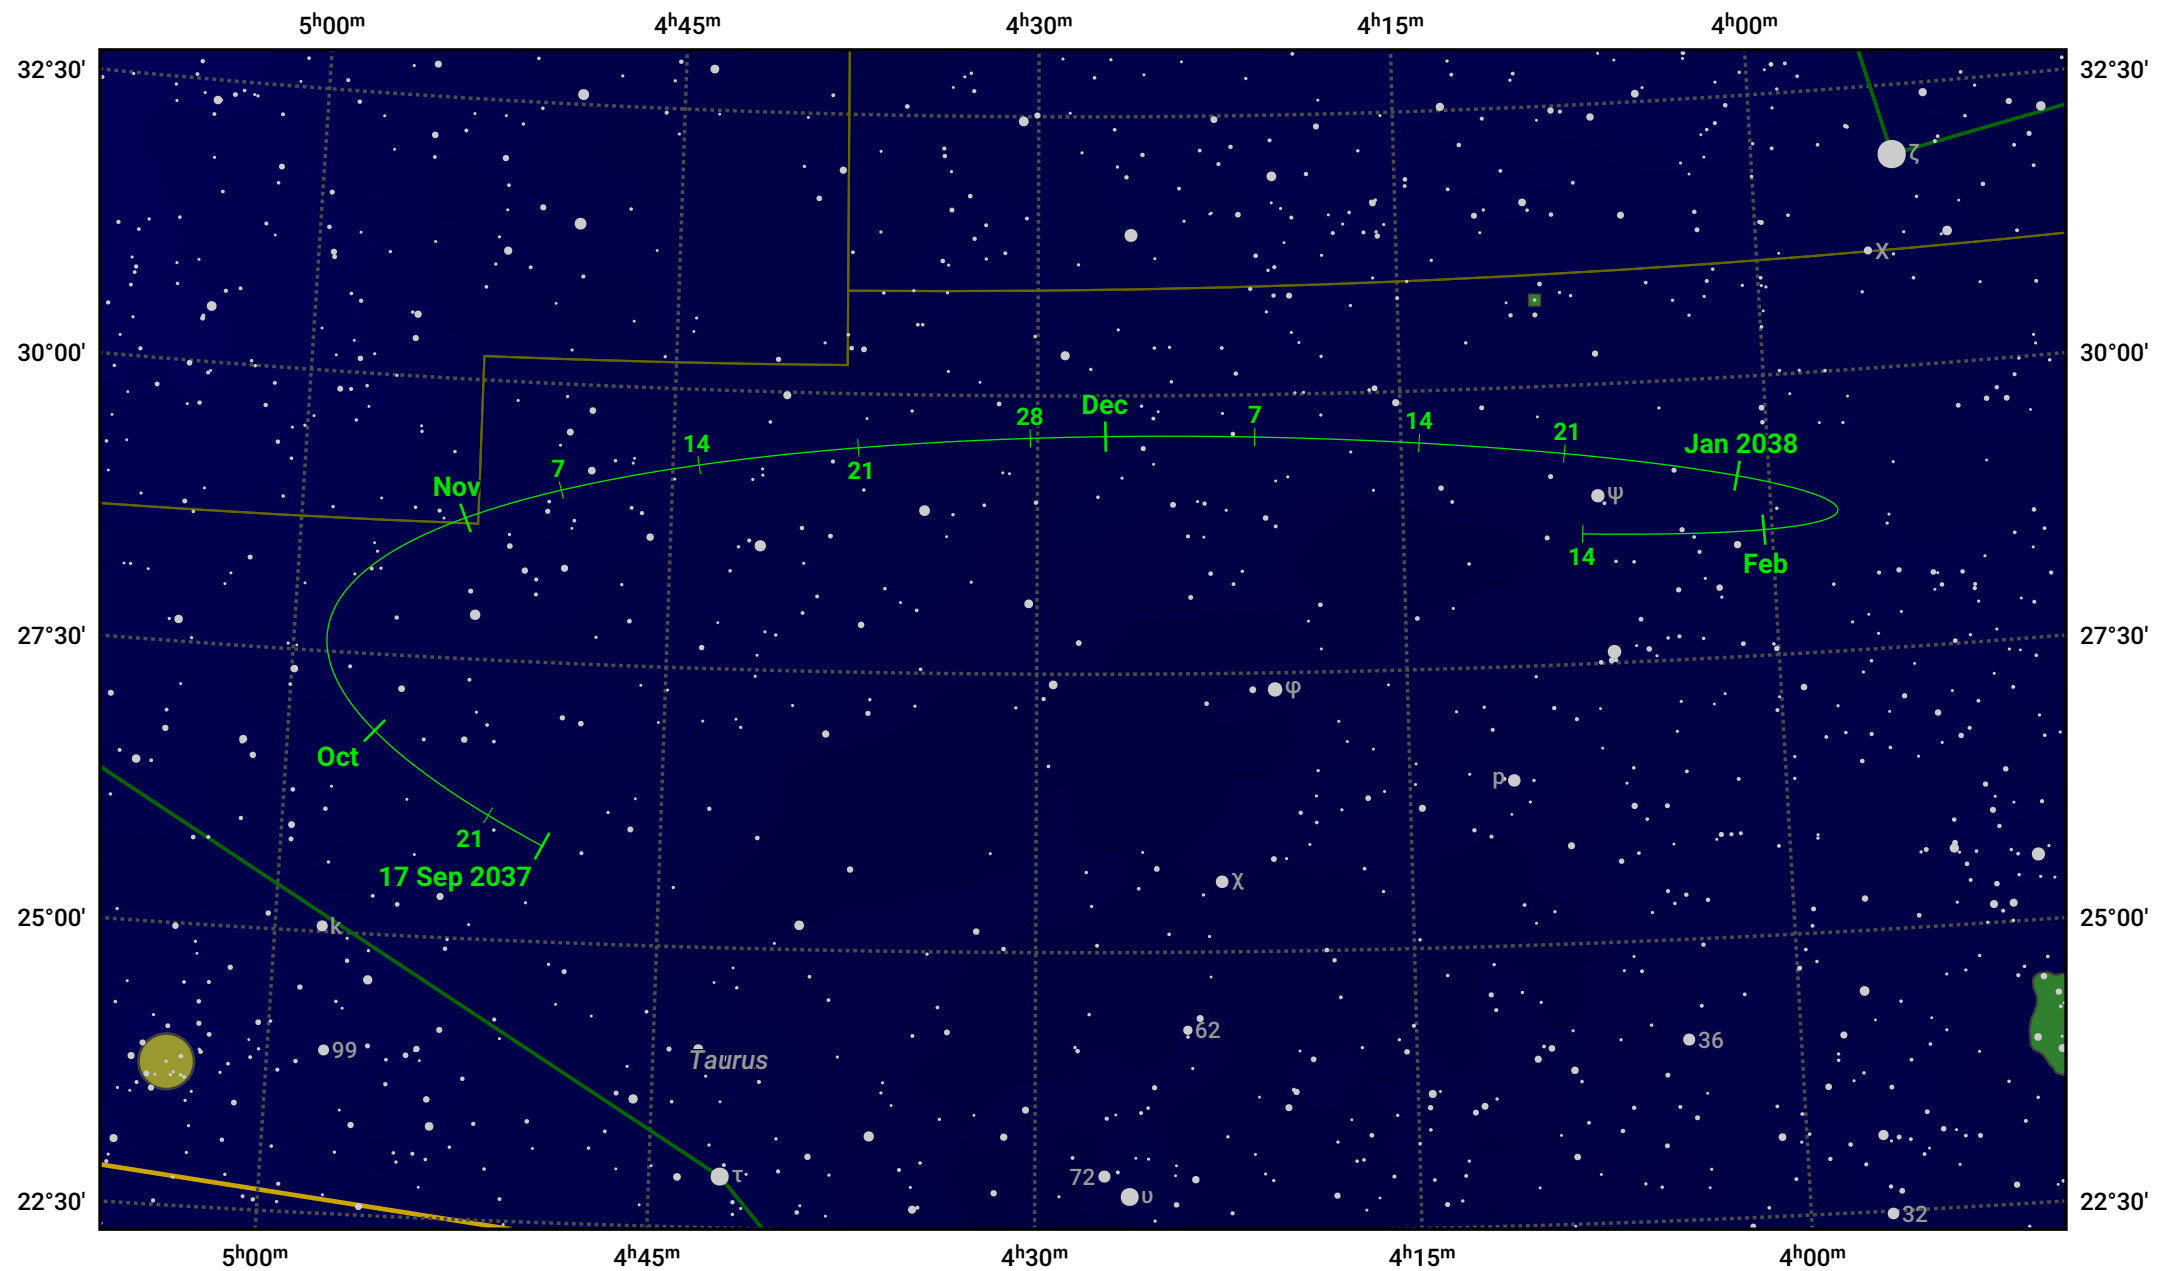

# The path of Asteroid 349 Dembowska around opposition on 1 Dec 2037

© Dominic Ford 2011–2024. Date markers placed at midnight UTC. Downloaded from <https://in-the-sky.org>

Magnitude scale: 10.0 9.0 8.0 7.0 6.0 5.0 4.0 3.0 2.0

— Ecliptic Plane

Galaxy    Bright nebula    Open cluster    Globular cluster

Date	Mag
2037 Oct 1	10.9
2037 Nov 1	10.3
2037 Nov 14	10.1
2037 Dec 1	9.8
2038 Jan 1	10.4
2038 Feb 1	11.1
2038 Feb 3	11.1