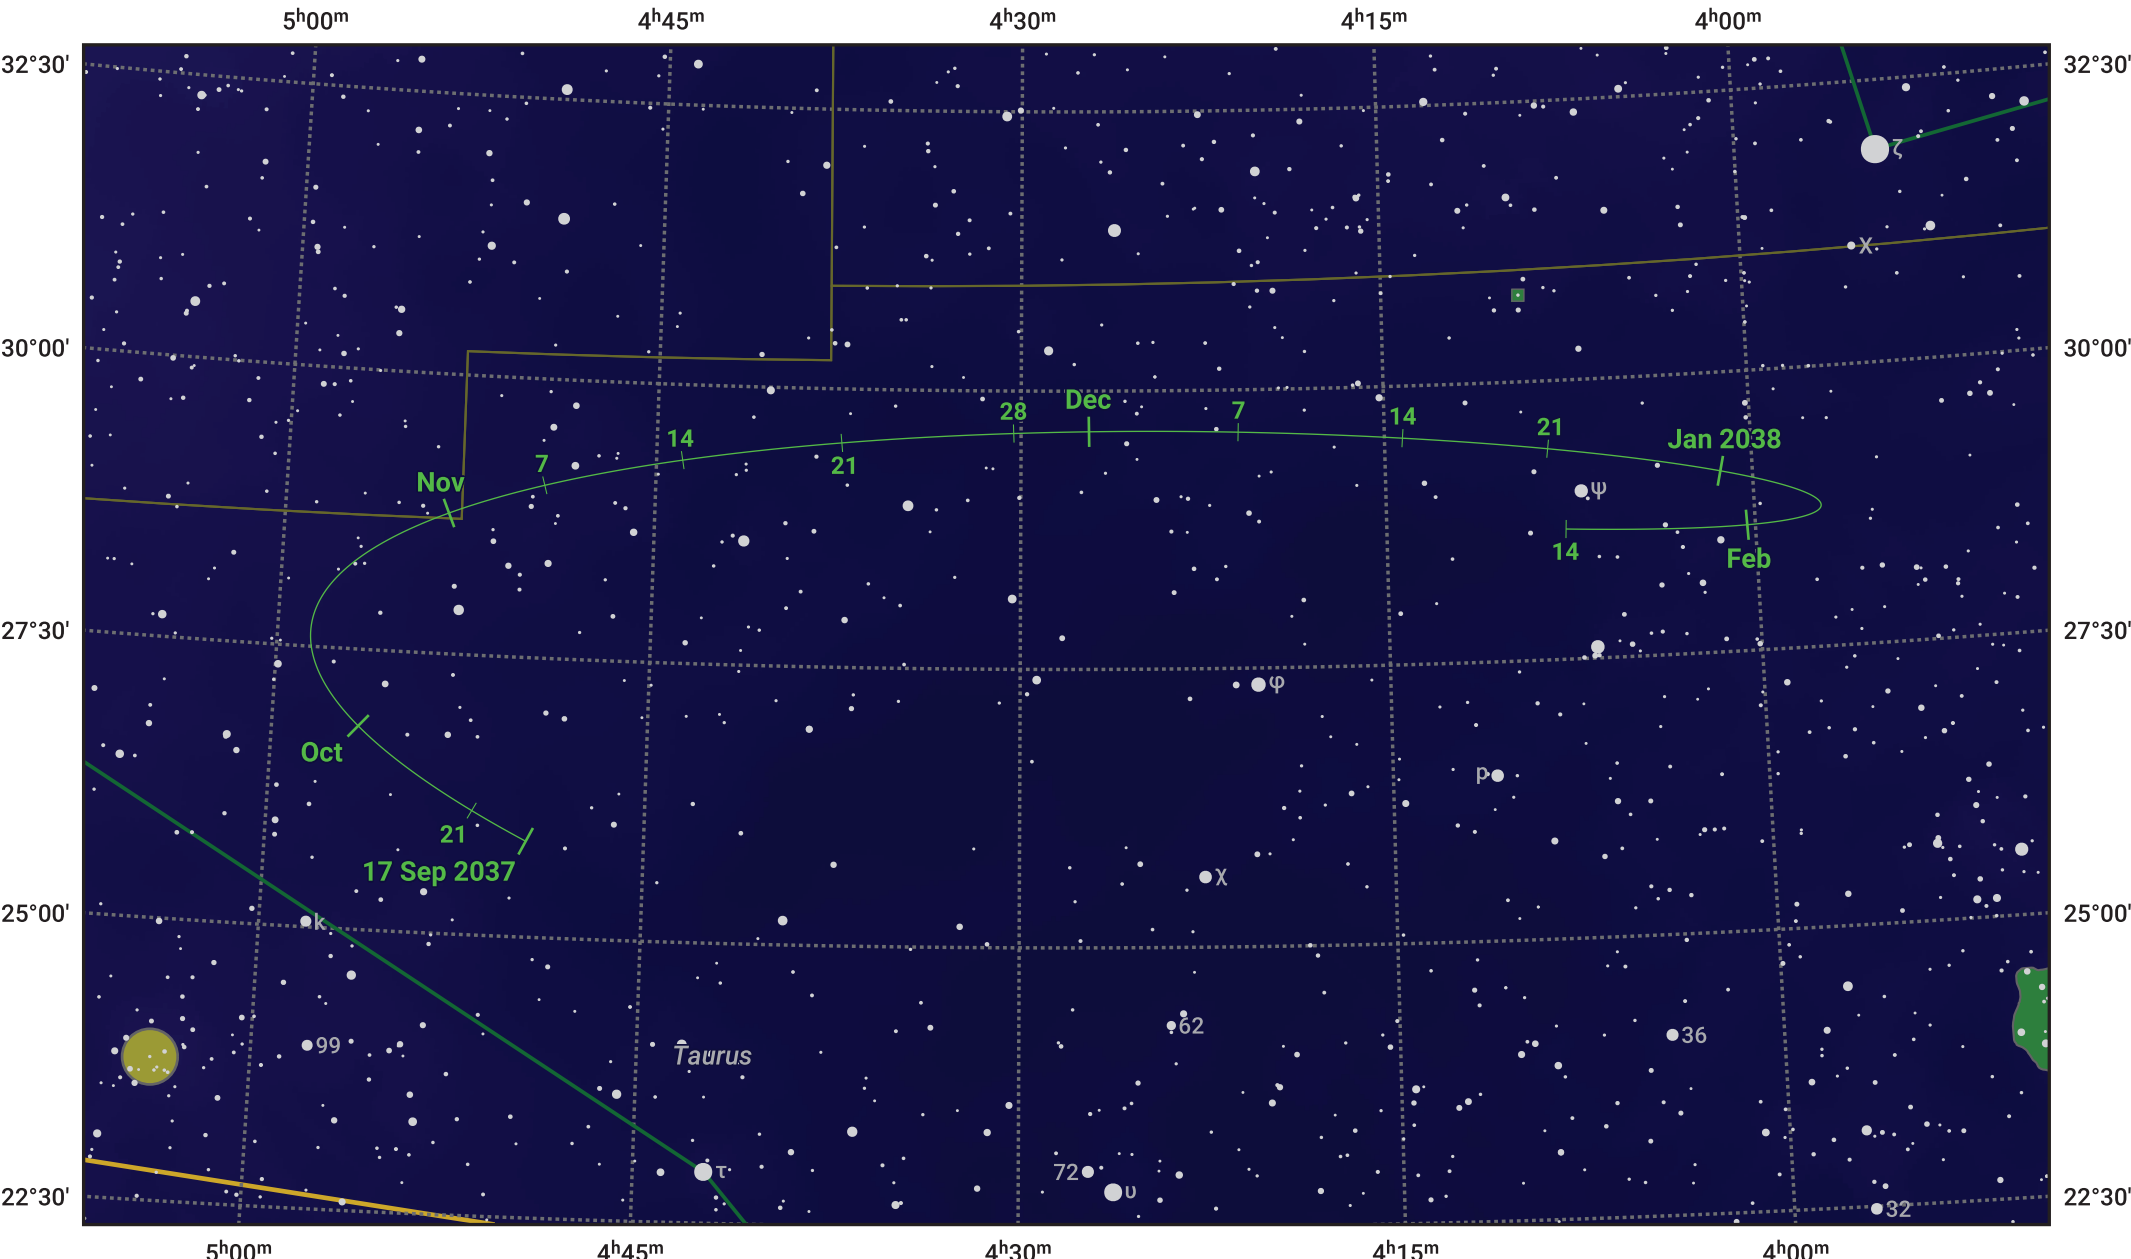

# The path of Asteroid 349 Dembowska around opposition on 1 Dec 2037

© Dominic Ford 2011–2024. Date markers placed at midnight UTC. Downloaded from <https://in-the-sky.org>

Magnitude scale: 10.0 9.0 8.0 7.0 6.0 5.0 4.0 3.0 2.0

— Ecliptic Plane

- Galaxy
- Bright nebula
- Open cluster
- Globular cluster

Date	Mag
2037 Oct 1	10.9
2037 Nov 1	10.3
2037 Nov 14	10.1
2037 Dec 1	9.8
2038 Jan 1	10.4
2038 Feb 1	11.1
2038 Feb 3	11.1