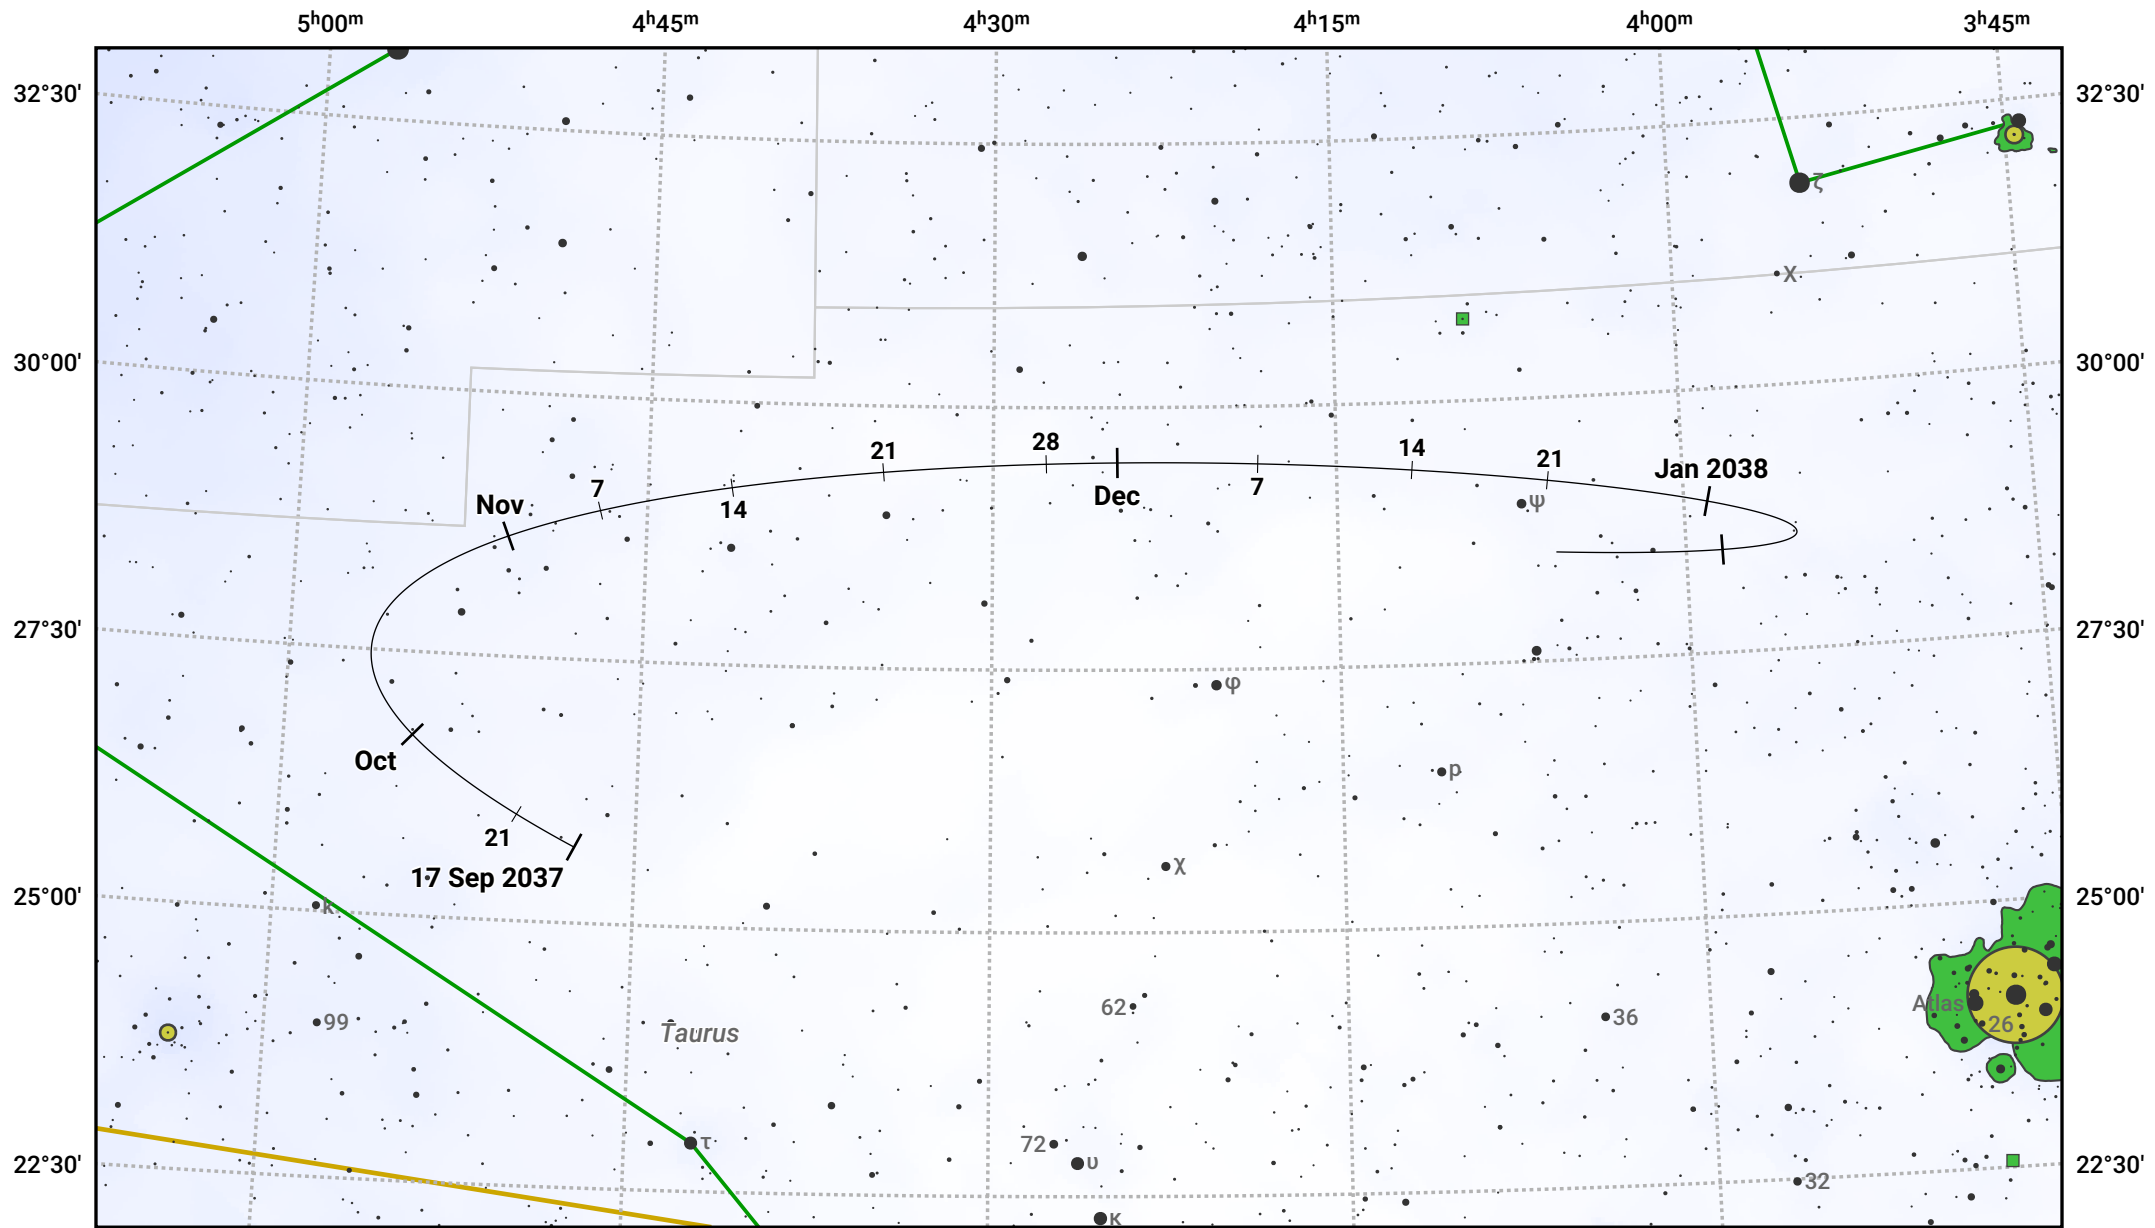

# The path of Asteroid 349 Dembowska around opposition on 1 Dec 2037

© Dominic Ford 2011–2024. Date markers placed at midnight UTC. Downloaded from <https://in-the-sky.org>

Magnitude scale: 10.0 9.0 8.0 7.0 6.0 5.0 4.0 3.0 2.0

— Ecliptic Plane

Galaxy    Bright nebula    Open cluster    Globular cluster

Date	Mag
2037 Oct 1	10.9
2037 Nov 1	10.3
2037 Nov 13	10.1
2037 Dec 1	9.8
2038 Jan 1	10.4
2038 Feb 1	11.1
2038 Feb 3	11.1