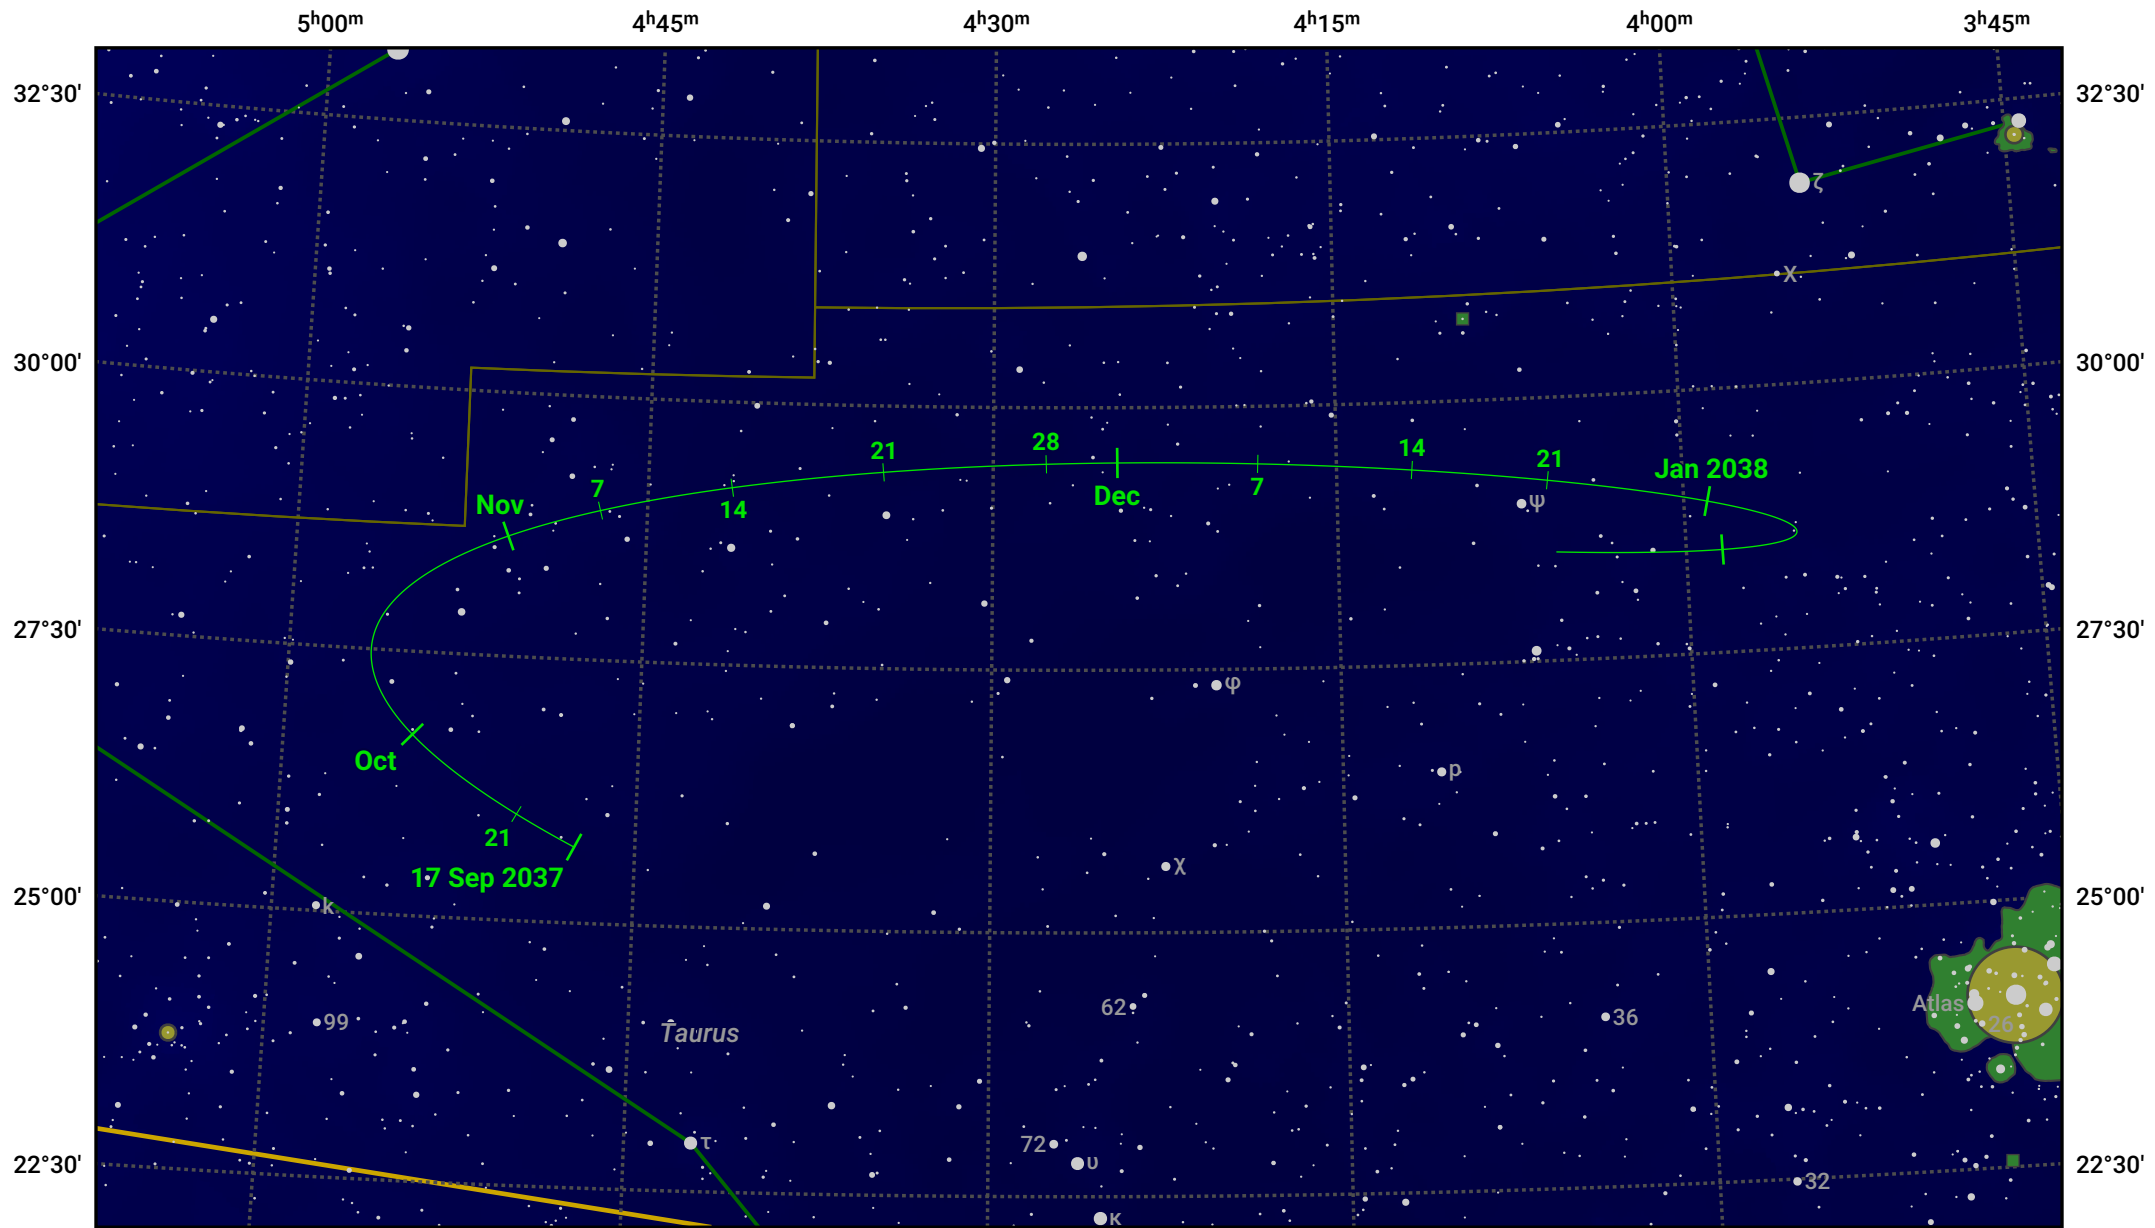

The path of Asteroid 349 Dembowska around opposition on 1 Dec 2037

© Dominic Ford 2011–2024. Date markers placed at midnight UTC. Downloaded from <https://in-the-sky.org>

Magnitude scale: 10.0 9.0 8.0 7.0 6.0 5.0 4.0 3.0 2.0

— Ecliptic Plane

Galaxy Bright nebula Open cluster Globular cluster

Date	Mag
2037 Oct 1	10.9
2037 Nov 1	10.3
2037 Nov 13	10.1
2037 Dec 1	9.8
2038 Jan 1	10.4
2038 Feb 1	11.1
2038 Feb 3	11.1