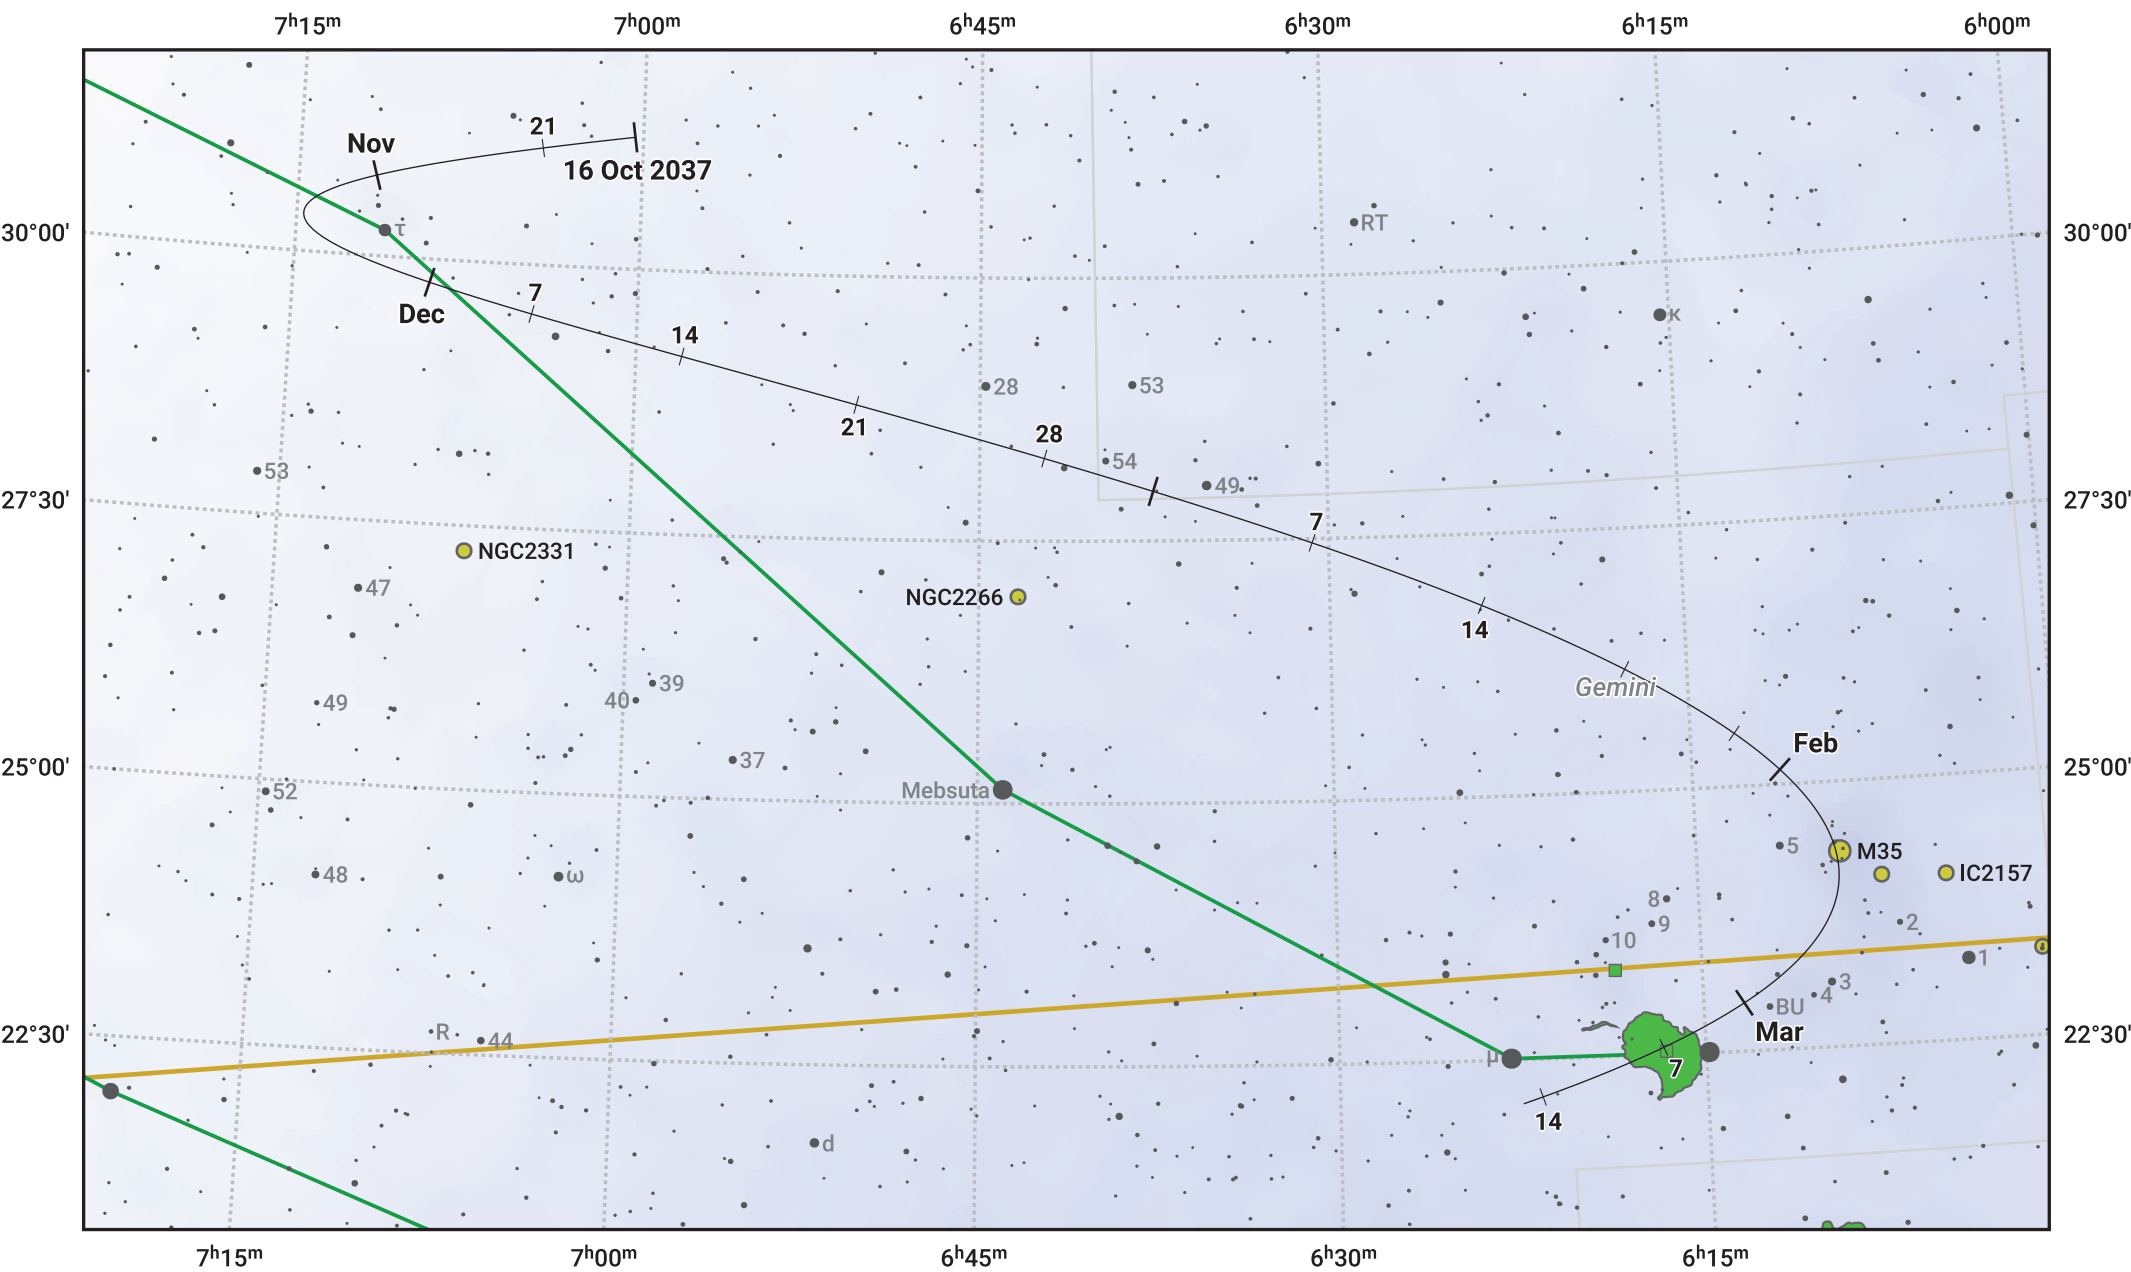

The path of Asteroid 15 Eunomia around opposition on 30 Dec 2037

© Dominic Ford 2011–2024. Date markers placed at midnight UTC. Downloaded from <https://in-the-sky.org>

Magnitude scale: 9.0 8.0 7.0 6.0 5.0 4.0 3.0 2.0

— Ecliptic Plane

- Galaxy
- Bright nebula
- Open cluster
- Globular cluster

Date	Mag	Phase
2037 Nov 1	9.5	96%
2037 Dec 1	8.9	98%
2037 Dec 10	8.7	99%
2038 Jan 1	8.3	100%
2038 Feb 1	9.2	98%
2038 Feb 22	9.7	97%
2038 Mar 1	9.9	97%