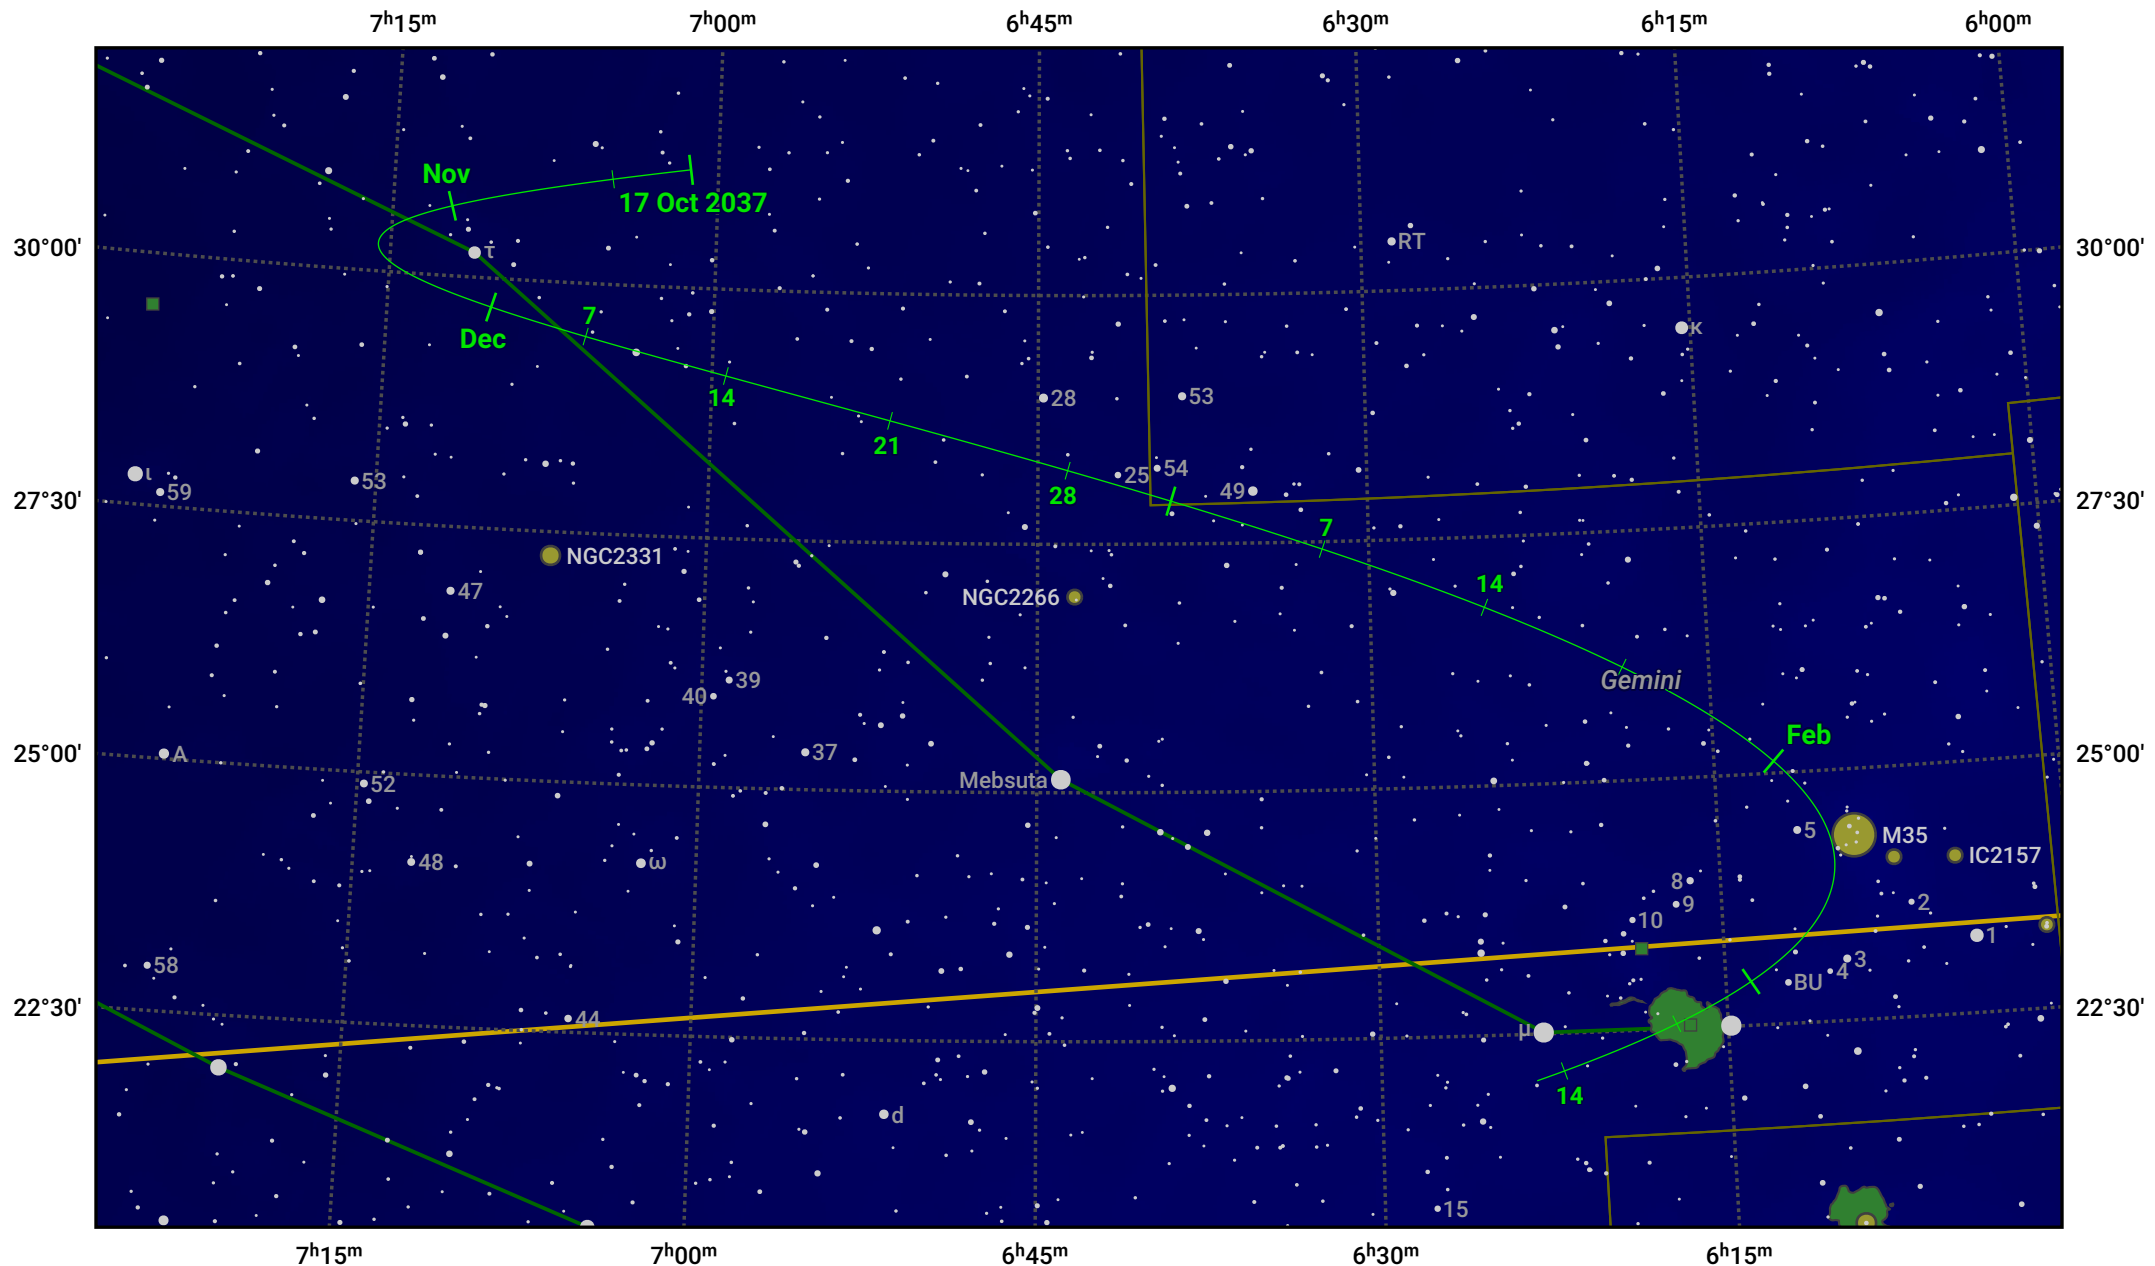

The path of Asteroid 15 Eunomia around opposition on 31 Dec 2037

© Dominic Ford 2011–2024. Date markers placed at midnight UTC. Downloaded from <https://in-the-sky.org>

Magnitude scale: ● 9.0 ● 8.0 ● 7.0 ● 6.0 ● 5.0 ● 4.0 ● 3.0 ● 2.0

— Ecliptic Plane

● Galaxy ■ Bright nebula ● Open cluster ● Globular cluster

Date	Mag	Phase
2037 Nov 1	9.5	96%
2037 Dec 1	8.9	98%
2037 Dec 11	8.7	99%
2038 Jan 1	8.3	100%
2038 Feb 1	9.2	98%
2038 Feb 22	9.7	97%
2038 Mar 1	9.9	97%