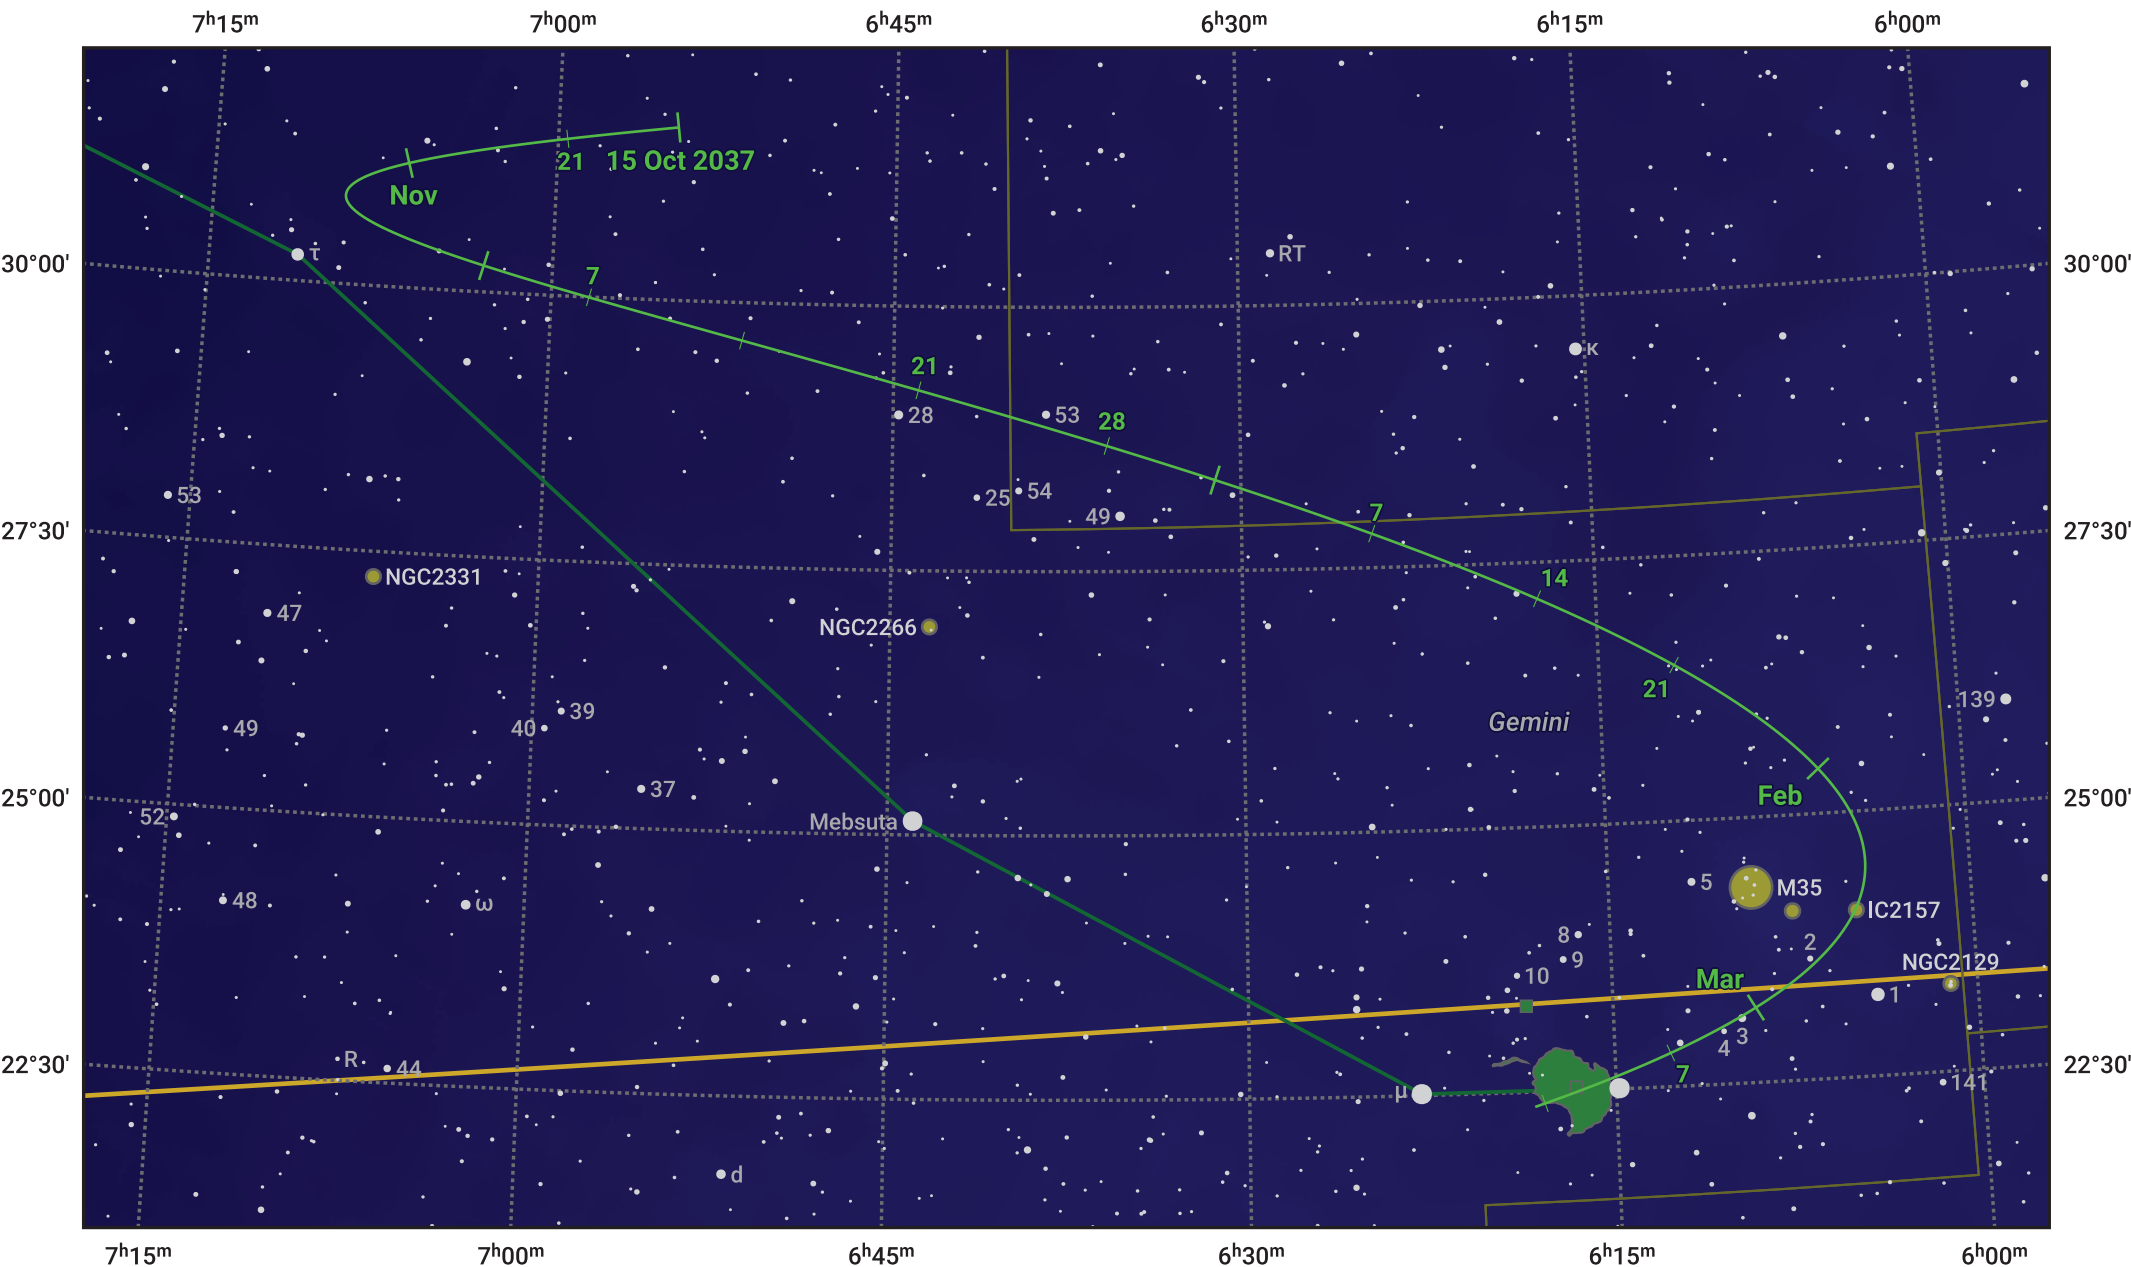

# The path of Asteroid 15 Eunomia around opposition on 29 Dec 2037

© Dominic Ford 2011–2024. Date markers placed at midnight UTC. Downloaded from <https://in-the-sky.org>

Magnitude scale: ● 9.0 ● 8.0 ● 7.0 ● 6.0 ● 5.0 ● 4.0 ● 3.0 ● 2.0

— Ecliptic Plane

- Galaxy
- Bright nebula
- Open cluster
- ⊕ Globular cluster

Date	Mag	Phase
2037 Nov 1	9.4	96%
2037 Dec 1	8.9	98%
2037 Dec 9	8.7	99%
2038 Jan 1	8.3	100%
2038 Feb 1	9.2	98%
2038 Feb 20	9.7	97%
2038 Mar 1	9.9	96%