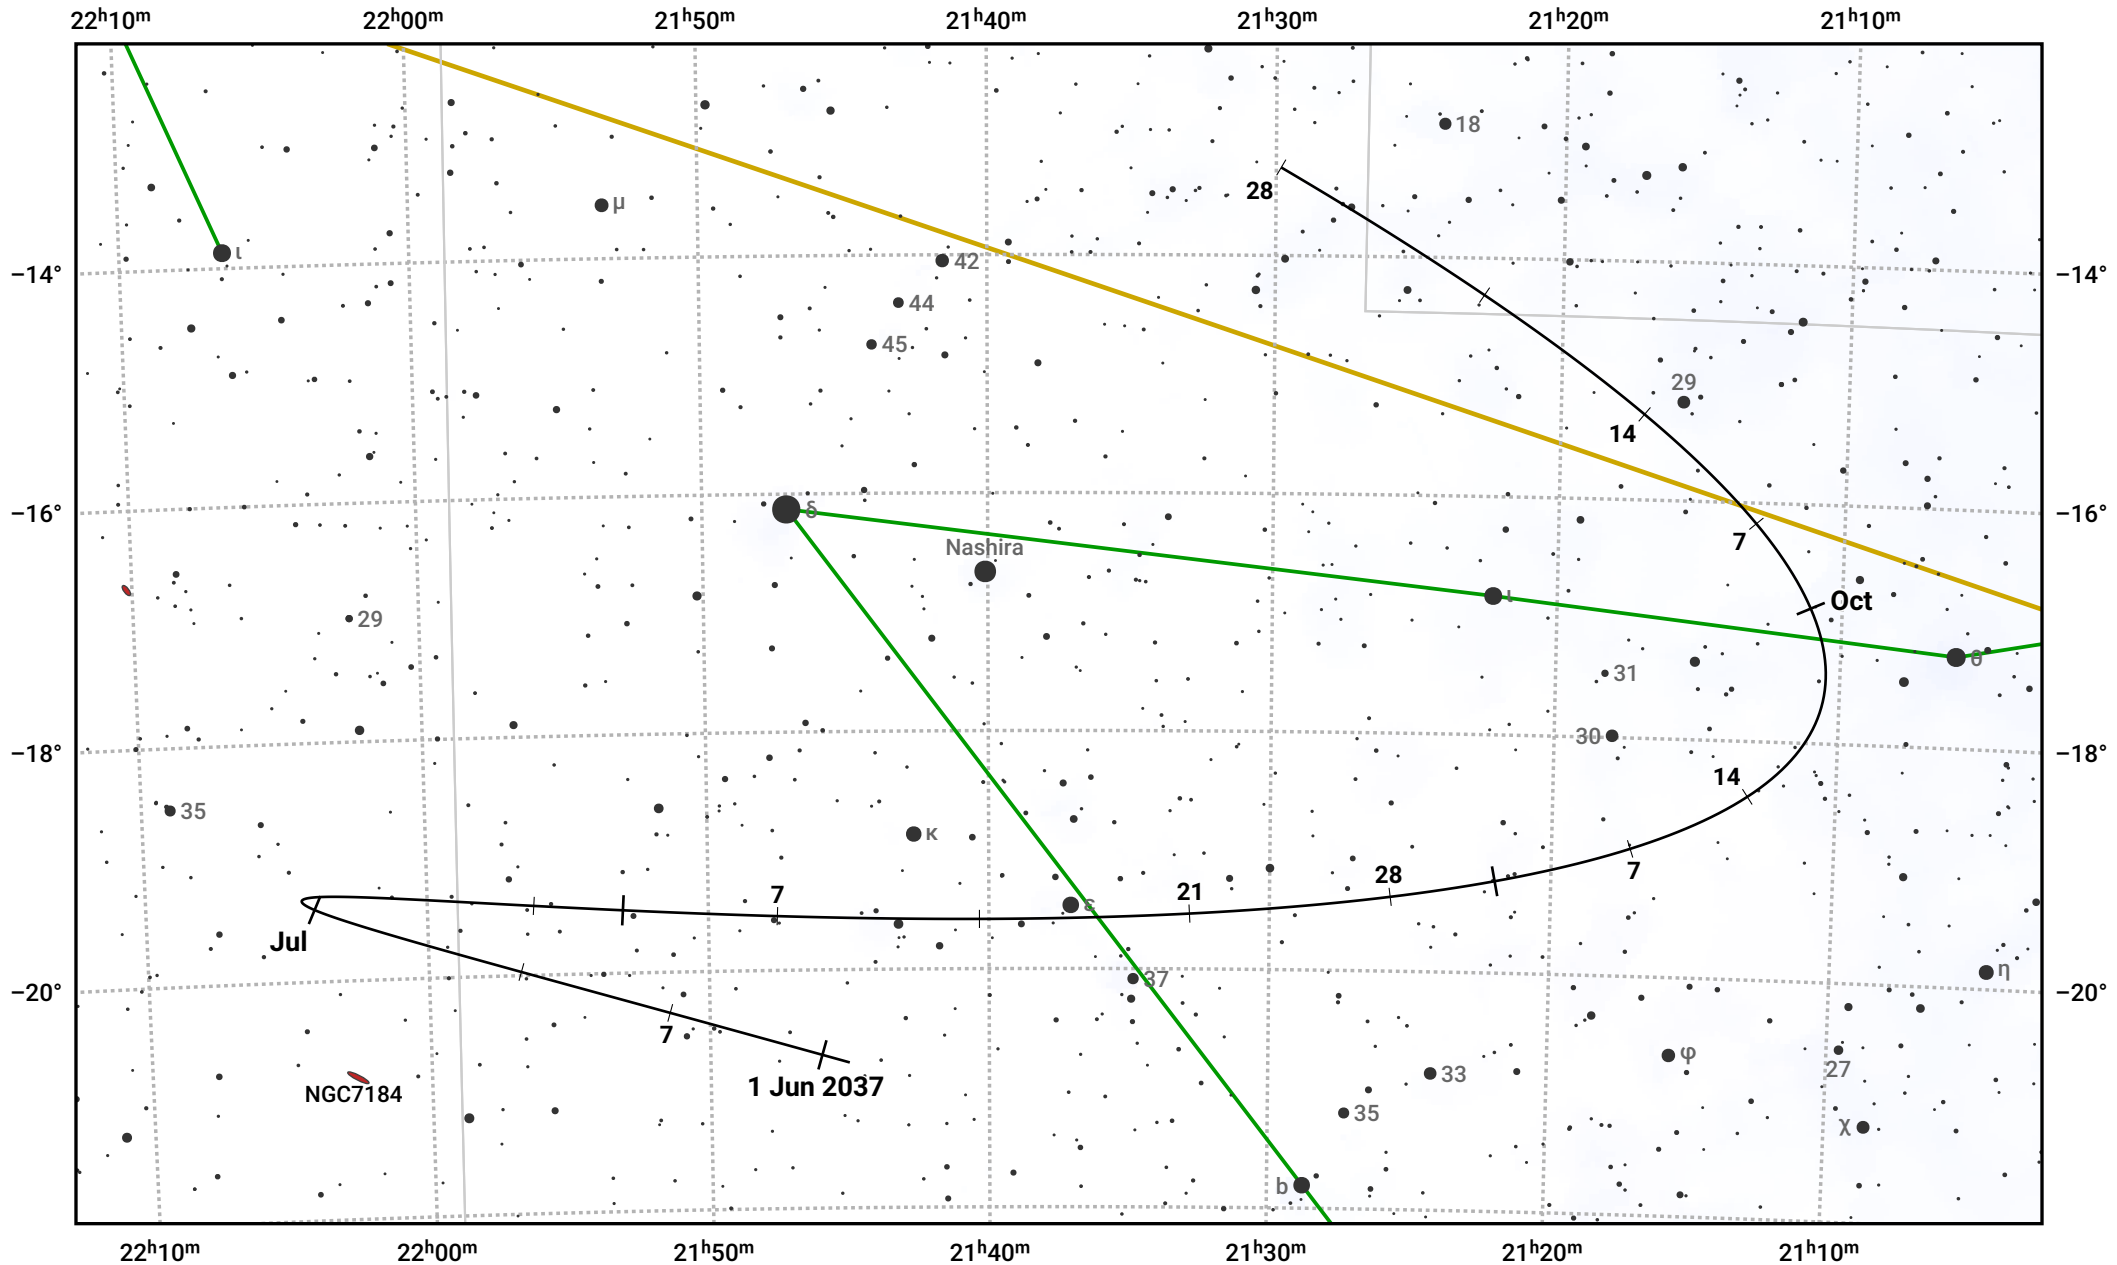

# The path of Asteroid 192 Nausikaa around opposition on 14 Aug 2037

© Dominic Ford 2011–2024. Date markers placed at midnight UTC. Downloaded from <https://in-the-sky.org>

Magnitude scale: 10.0 9.0 8.0 7.0 6.0 5.0 4.0 3.0 2.0

— Ecliptic Plane

Galaxy    Bright nebula    Open cluster    Globular cluster

Date	Mag	Phase
2037 Jun 1	11.1	95%
2037 Jul 1	10.3	97%
2037 Jul 7	10.1	97%
2037 Aug 1	9.3	99%
2037 Aug 6	9.1	100%
2037 Sep 1	9.2	99%
2037 Oct 1	9.9	95%
2037 Oct 10	10.1	94%