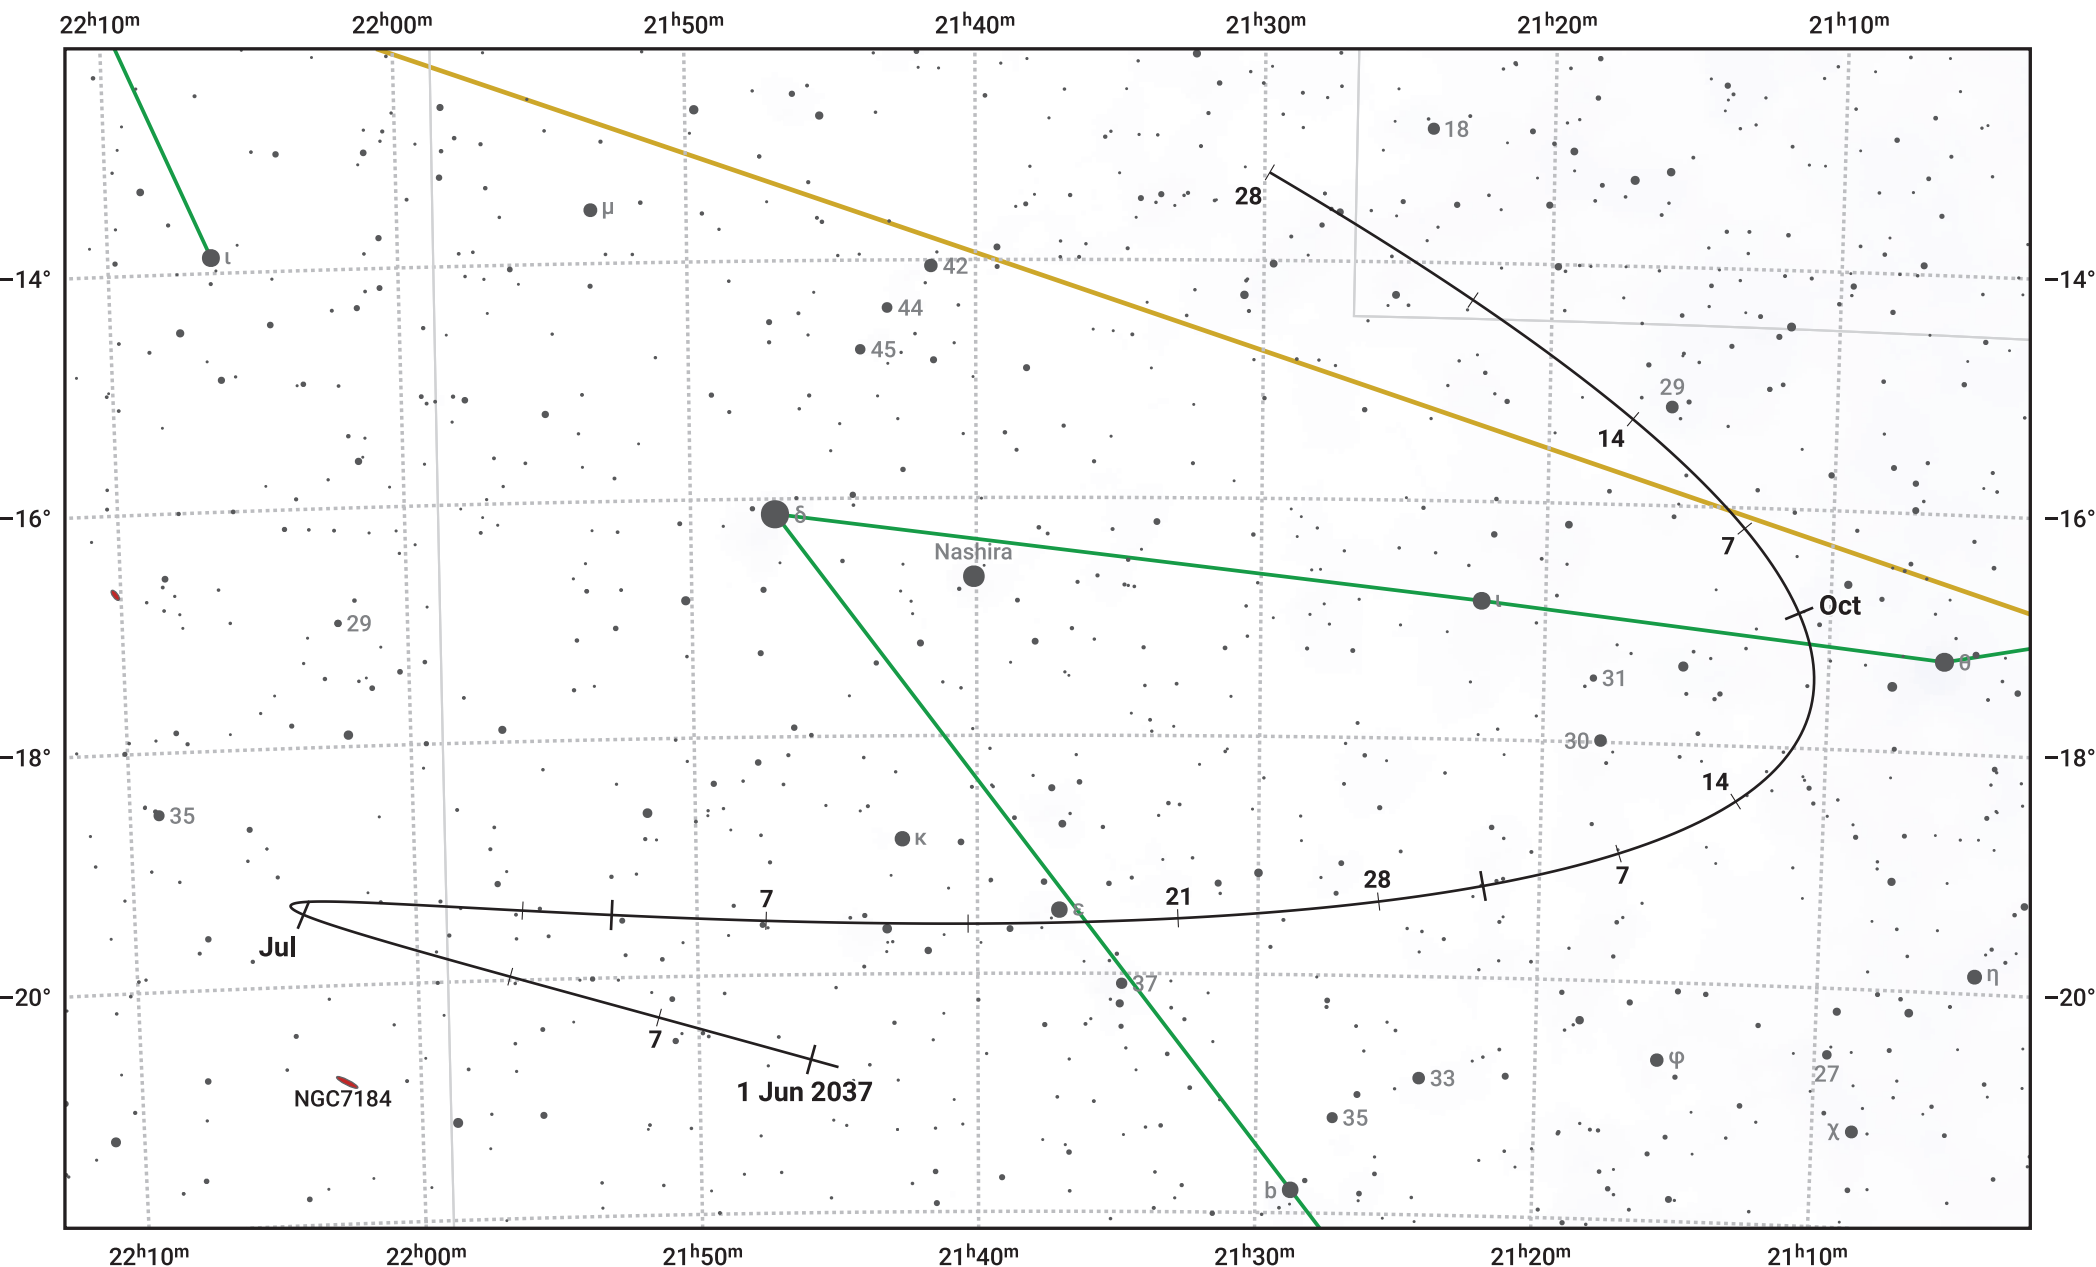

# The path of Asteroid 192 Nausikaa around opposition on 14 Aug 2037

© Dominic Ford 2011–2024. Date markers placed at midnight UTC. Downloaded from <https://in-the-sky.org>

Magnitude scale: 10.0 9.0 8.0 7.0 6.0 5.0 4.0 3.0 2.0

— Ecliptic Plane

Galaxy    Bright nebula    Open cluster    Globular cluster

Date	Mag	Phase
2037 Jun 1	11.1	95%
2037 Jul 1	10.3	97%
2037 Jul 7	10.1	97%
2037 Aug 1	9.3	99%
2037 Aug 6	9.1	100%
2037 Sep 1	9.2	99%
2037 Oct 1	9.9	95%
2037 Oct 10	10.1	94%