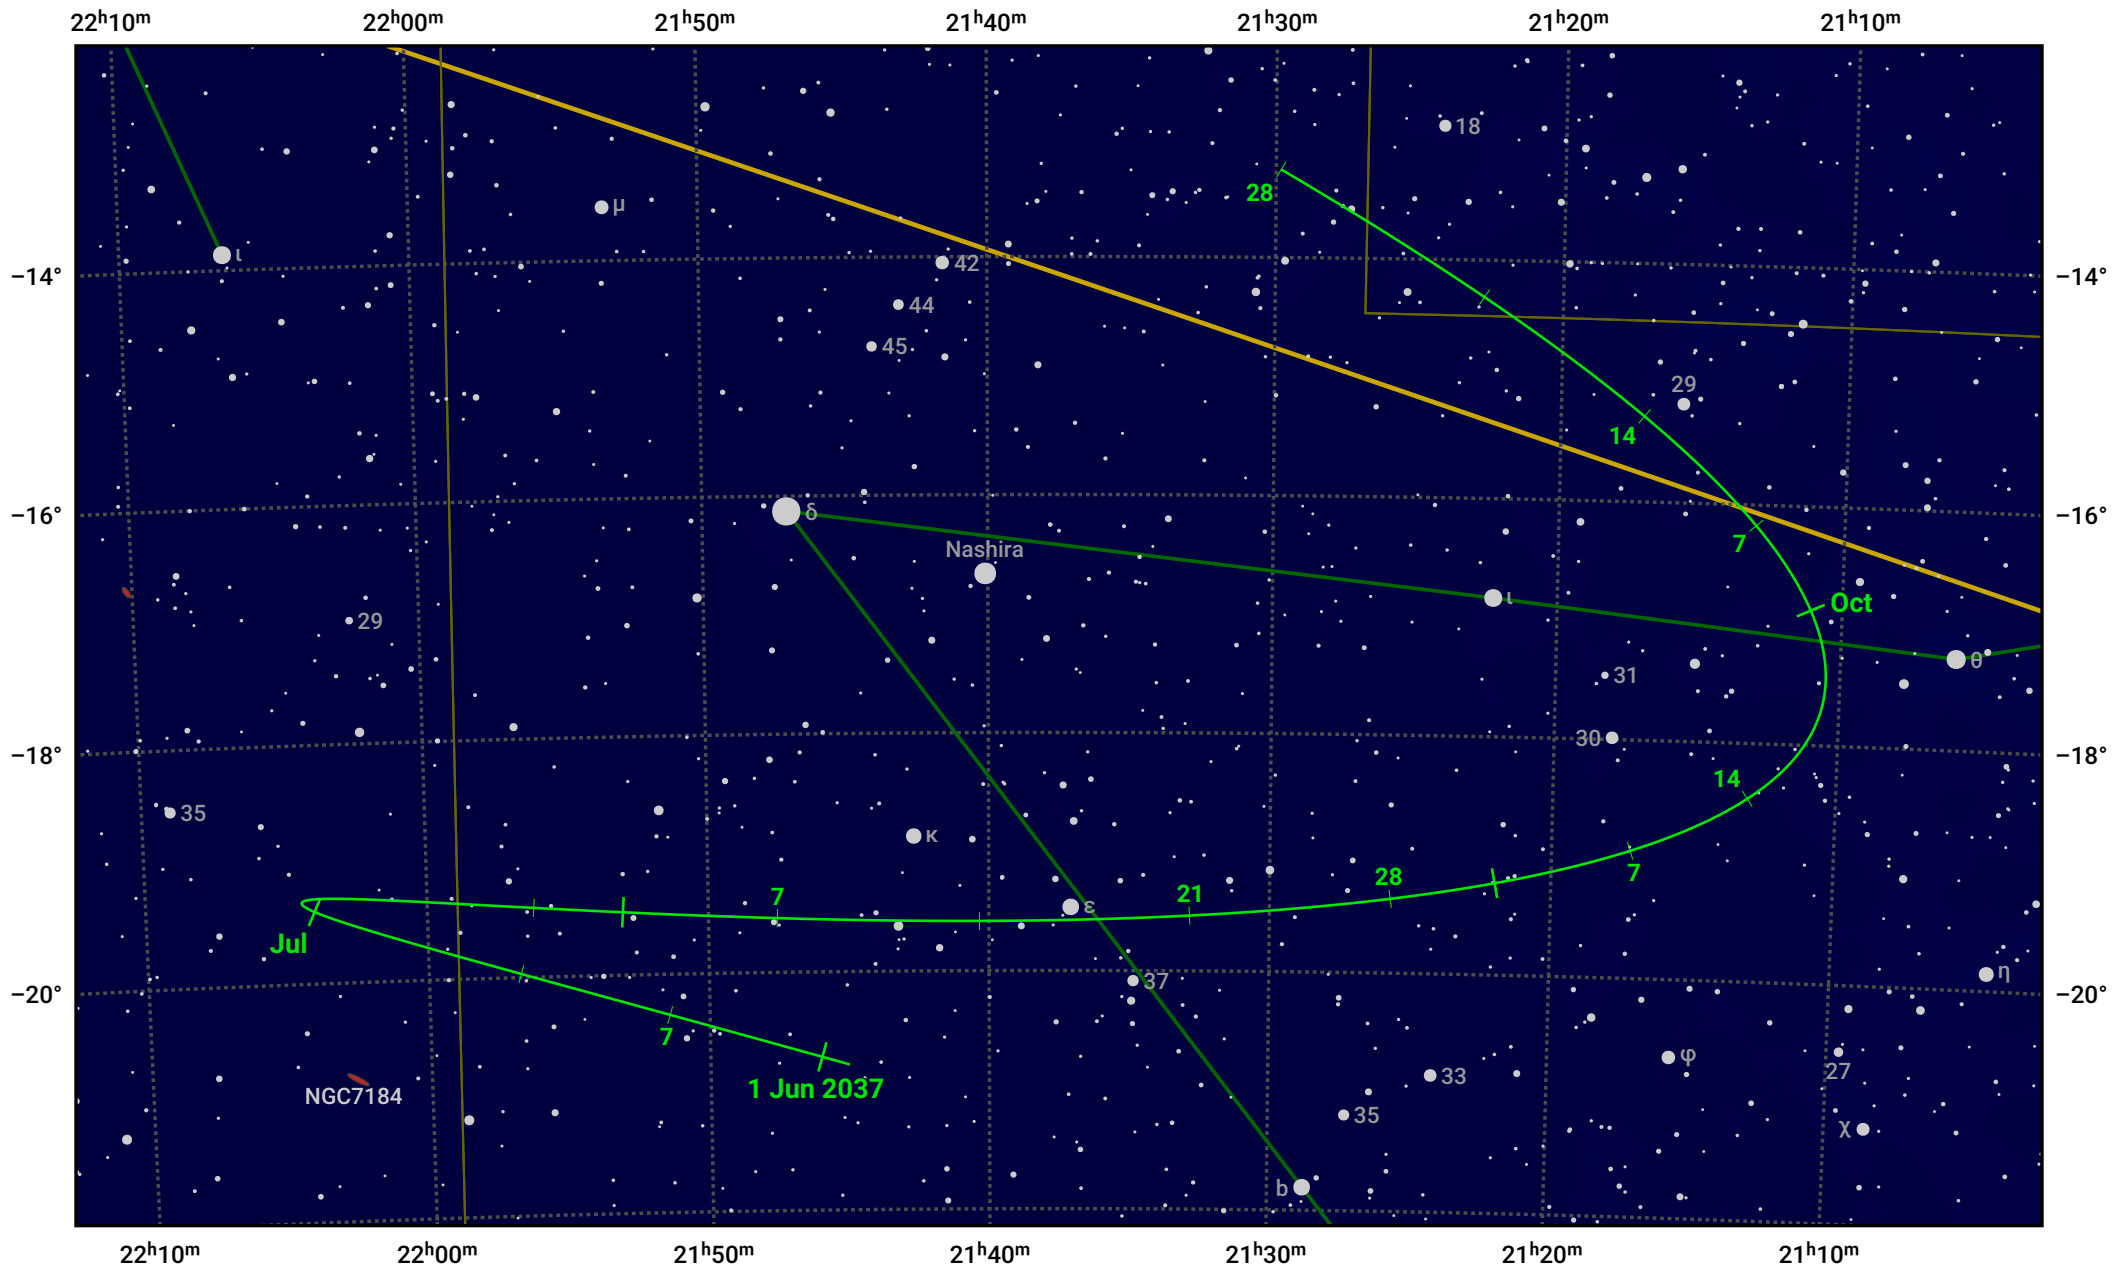

The path of Asteroid 192 Nausikaa around opposition on 14 Aug 2037

© Dominic Ford 2011–2024. Date markers placed at midnight UTC. Downloaded from <https://in-the-sky.org>

Magnitude scale: 10.0 9.0 8.0 7.0 6.0 5.0 4.0 3.0 2.0

— Ecliptic Plane

Galaxy Bright nebula Open cluster Globular cluster

Date	Mag	Phase
2037 Jun 1	11.1	95%
2037 Jul 1	10.3	97%
2037 Jul 7	10.1	97%
2037 Aug 1	9.3	99%
2037 Aug 6	9.1	100%
2037 Sep 1	9.2	99%
2037 Oct 1	9.9	95%
2037 Oct 10	10.1	94%