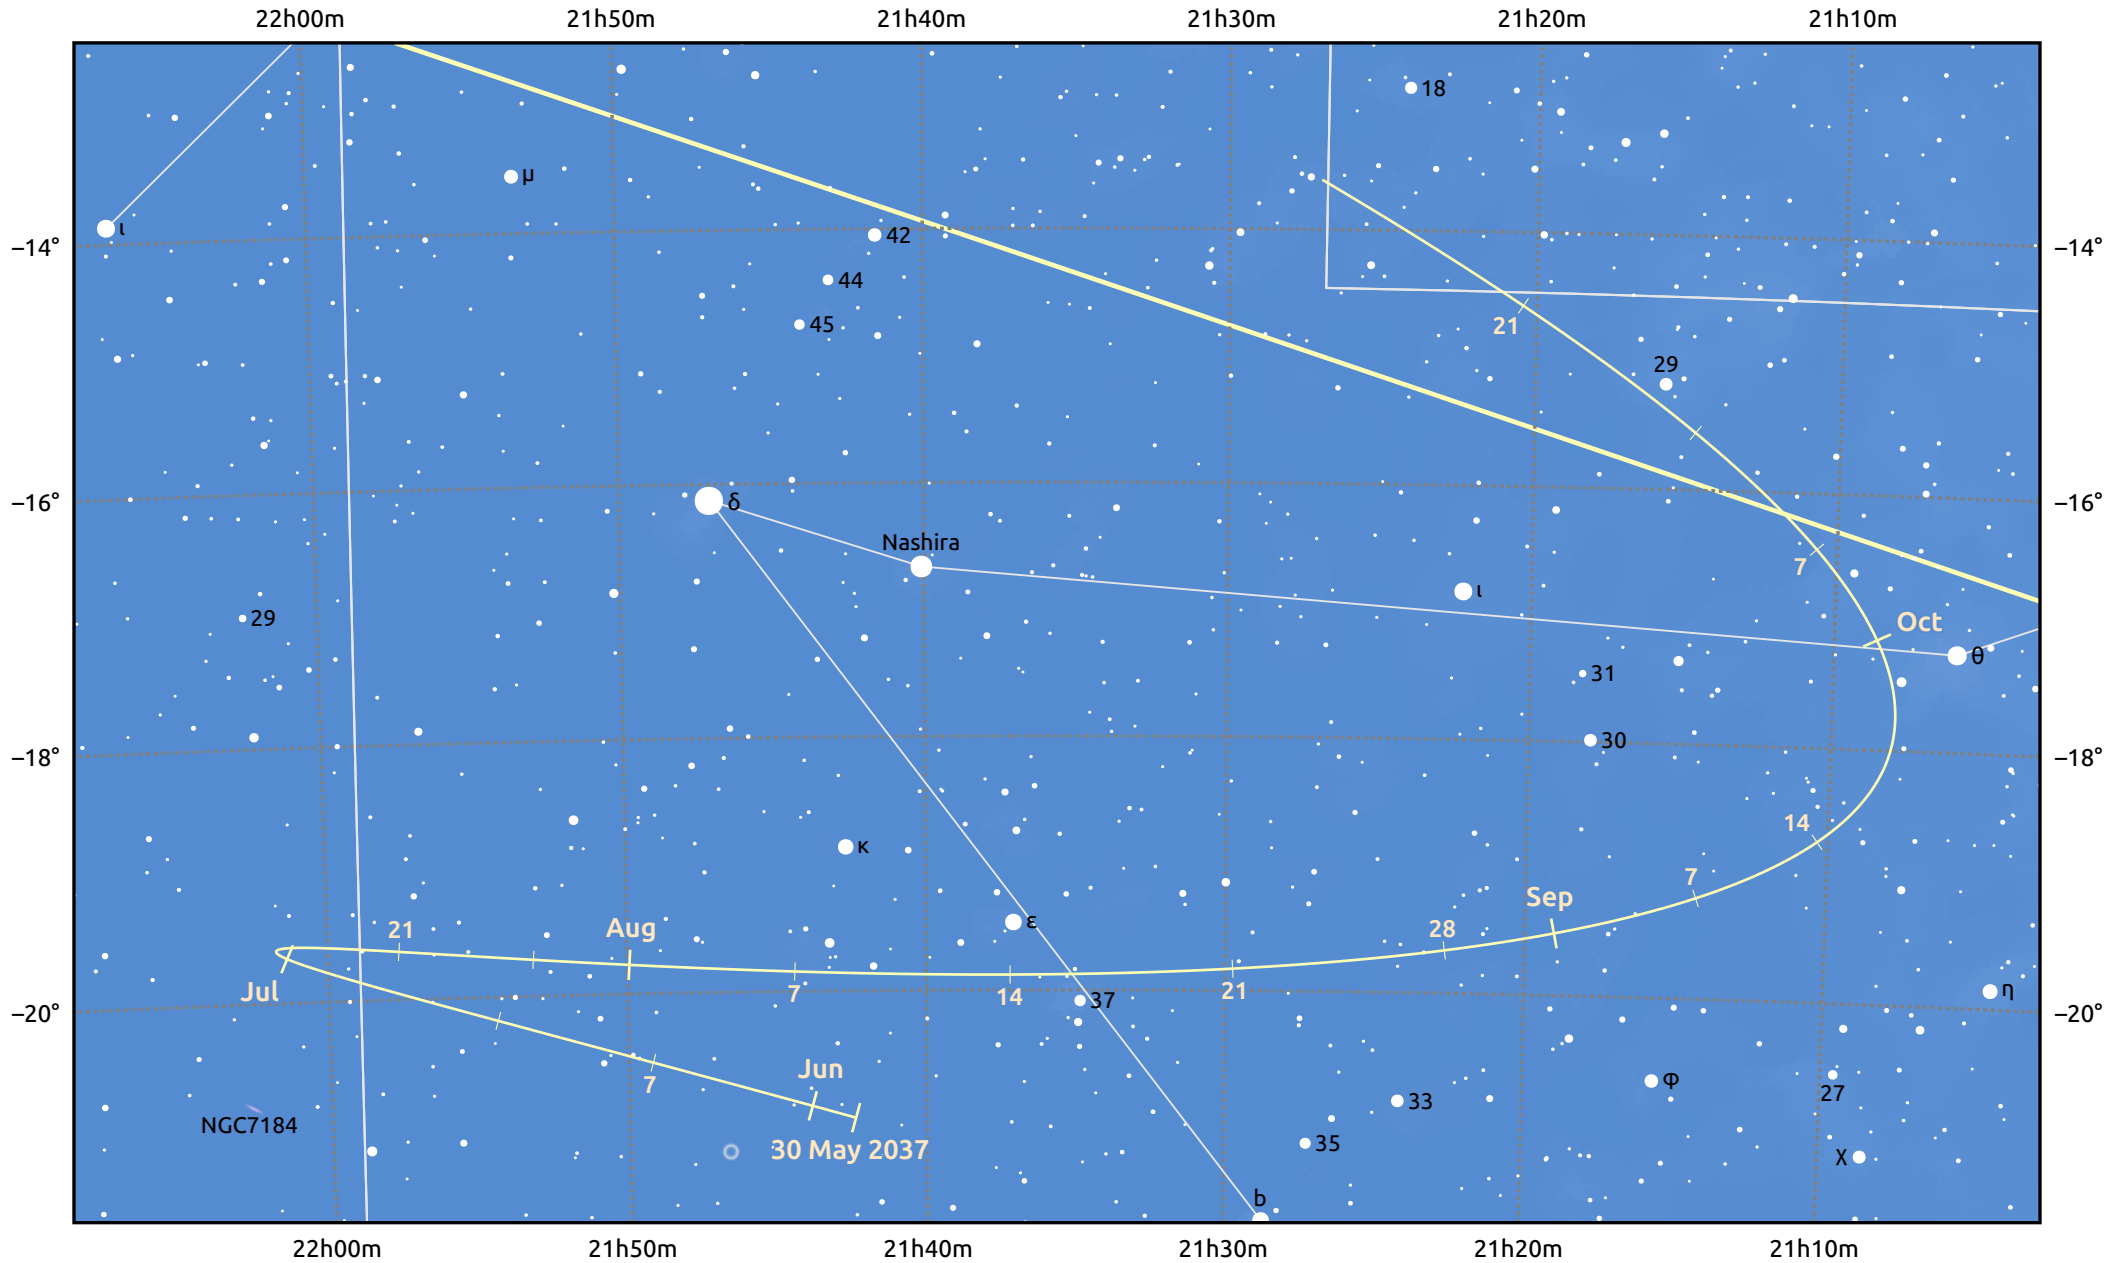

# The path of Asteroid 192 Nausikaa around opposition on 13 Aug 2037

© Dominic Ford 2011–2025. Date markers placed at midnight UTC. Downloaded from <https://in-the-sky.org>

Magnitude scale: 10.0 9.0 8.0 7.0 6.0 5.0 4.0 3.0 2.0

Ecliptic Plane

Galaxy Bright nebula Open cluster Globular cluster Planetary nebula

Date	Mag	Phase
2037 Jun 1	11.1	95%
2037 Jul 1	10.3	97%
2037 Jul 7	10.1	97%
2037 Aug 1	9.3	100%
2037 Aug 6	9.1	100%
2037 Sep 1	9.2	99%
2037 Oct 1	9.9	95%
2037 Oct 9	10.1	94%