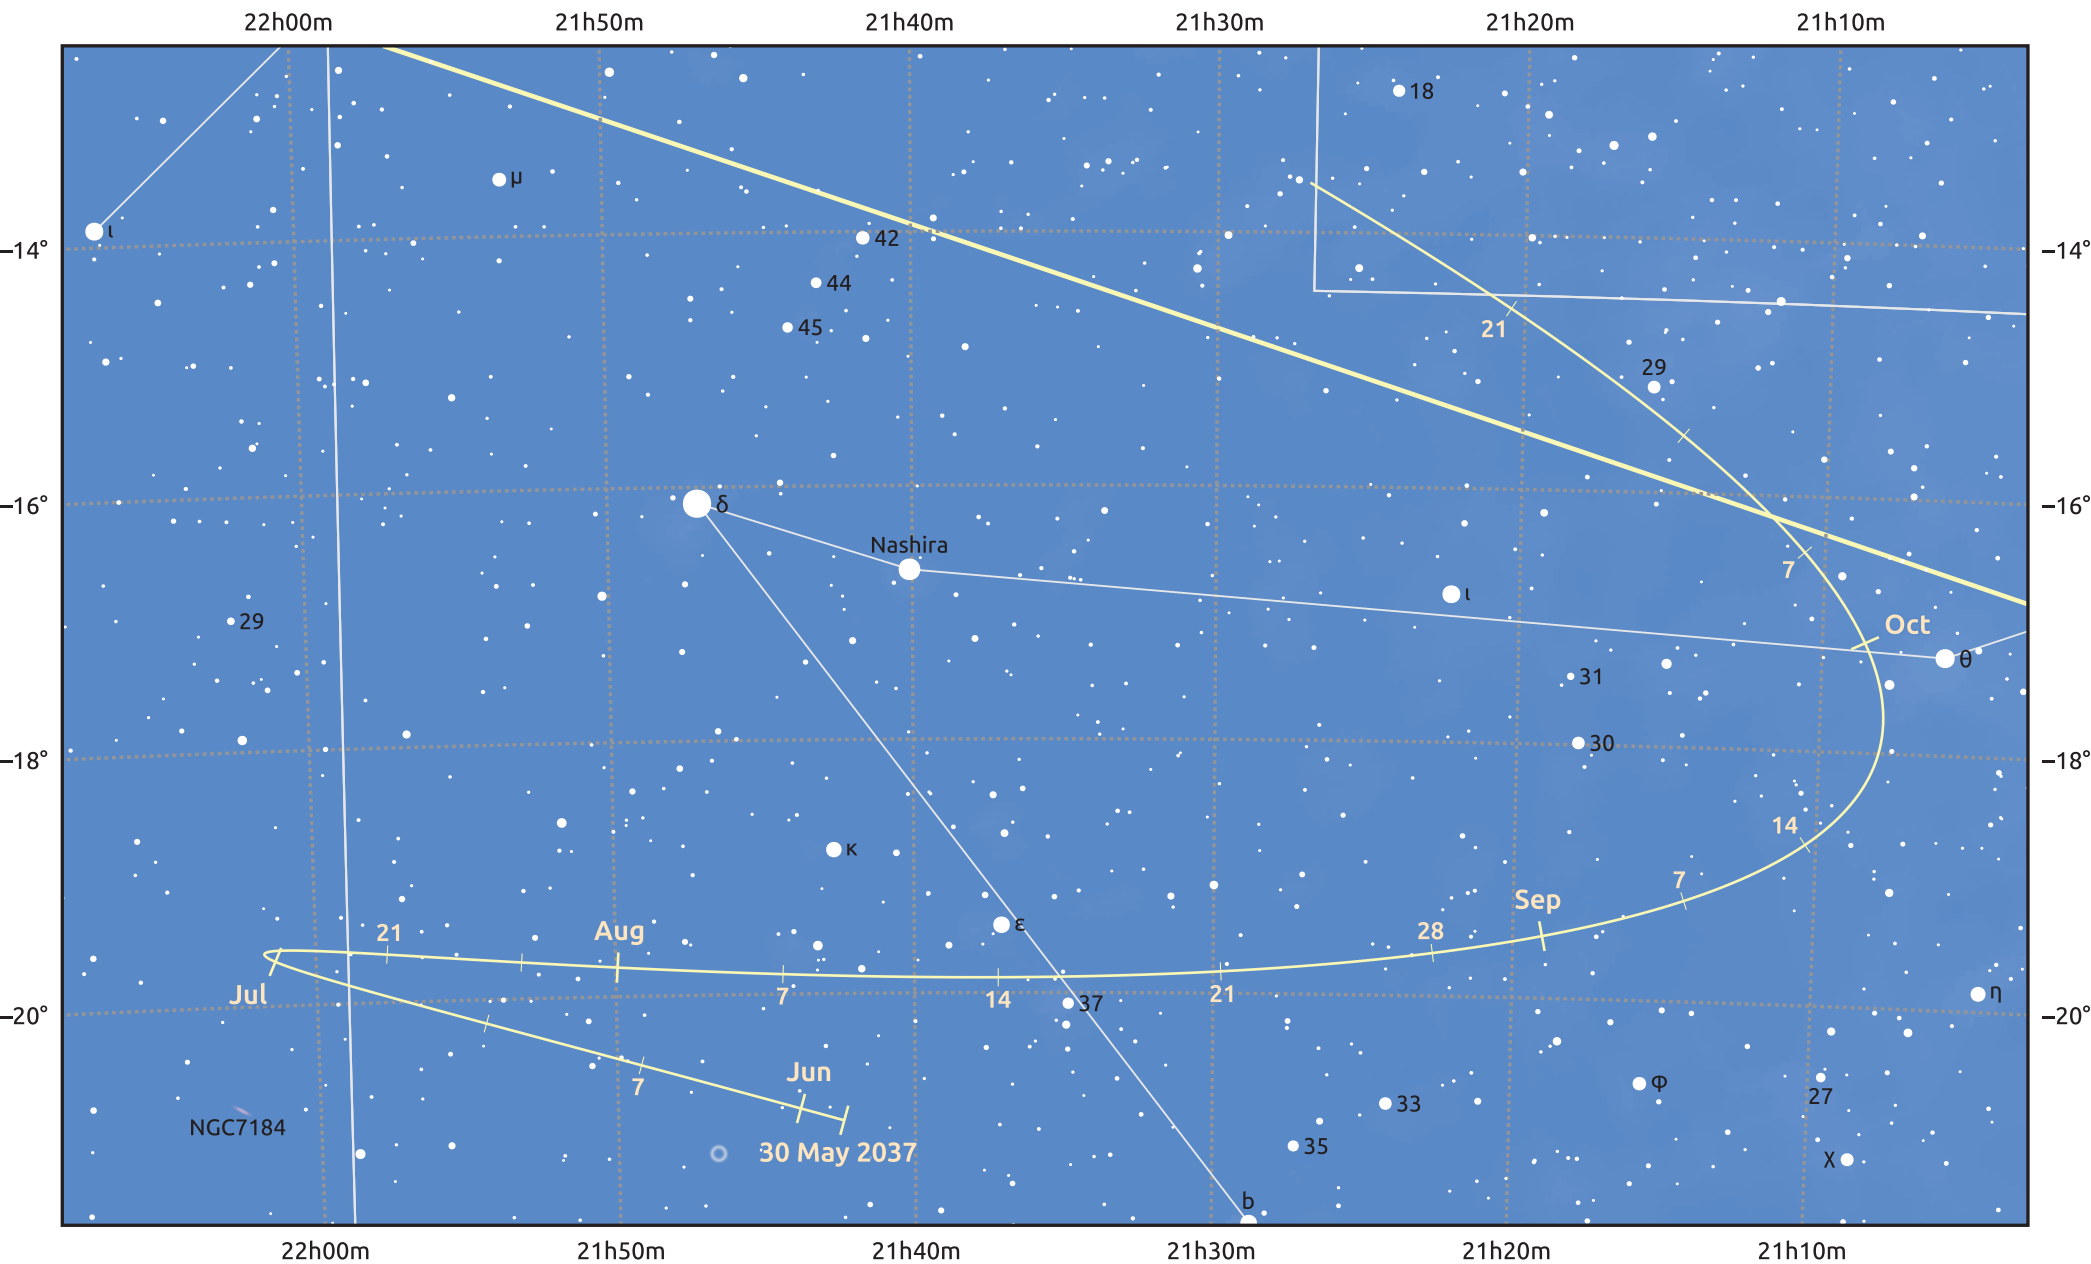

The path of Asteroid 192 Nausikaa around opposition on 13 Aug 2037

© Dominic Ford 2011–2025. Date markers placed at midnight UTC. Downloaded from <https://in-the-sky.org>

Magnitude scale: 10.0 9.0 8.0 7.0 6.0 5.0 4.0 3.0 2.0

Ecliptic Plane

Galaxy Bright nebula Open cluster Globular cluster Planetary nebula

Date	Mag	Phase
2037 Jun 1	11.1	95%
2037 Jul 1	10.3	97%
2037 Jul 7	10.1	97%
2037 Aug 1	9.3	100%
2037 Aug 6	9.1	100%
2037 Sep 1	9.2	99%
2037 Oct 1	9.9	95%
2037 Oct 9	10.1	94%