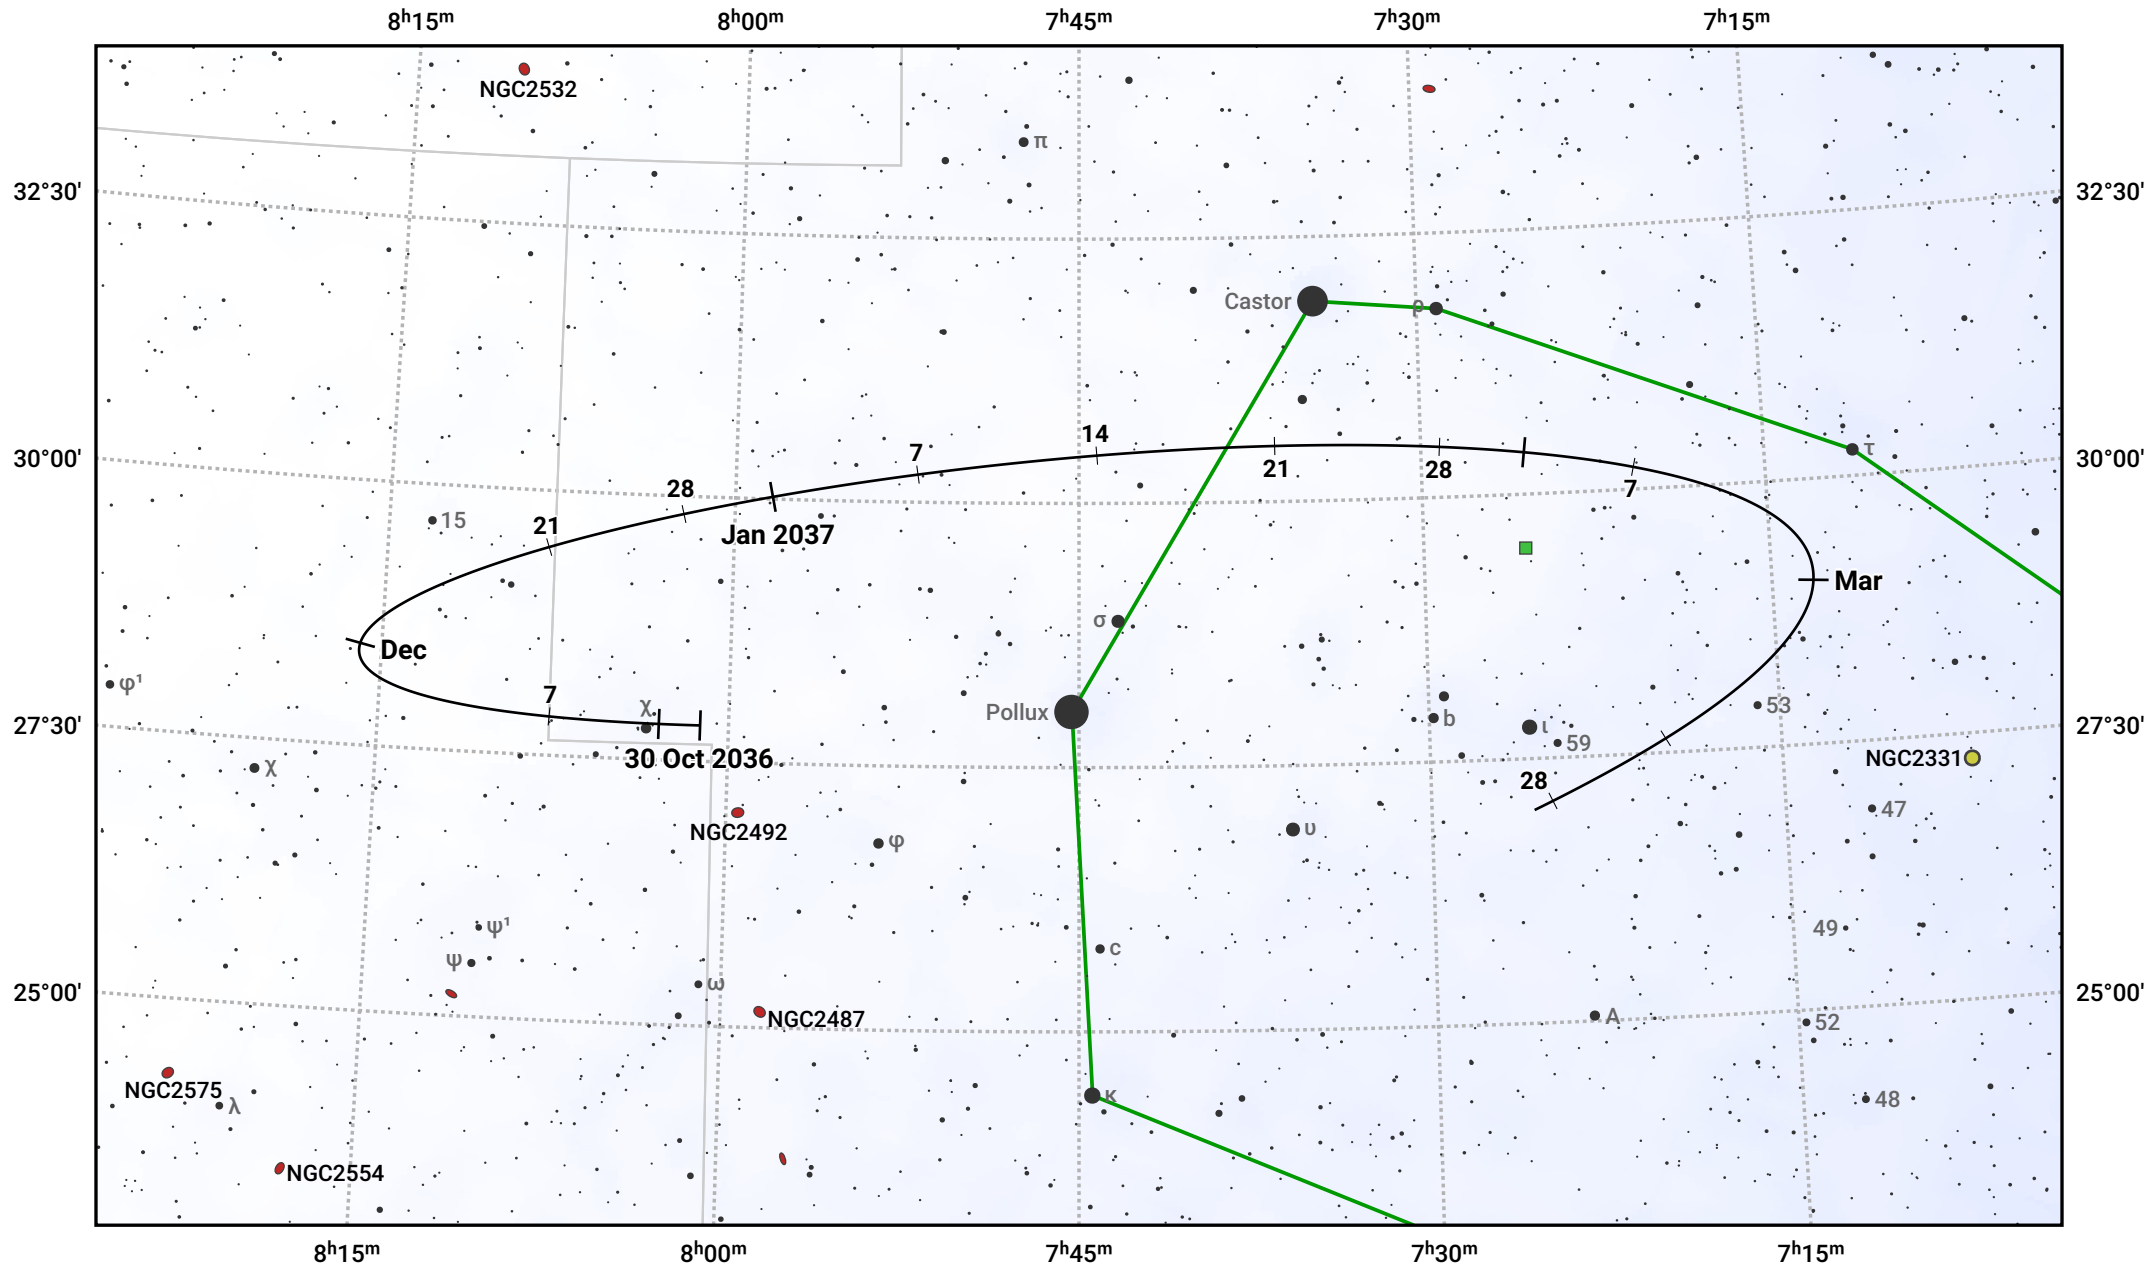

The path of Asteroid 29 Amphitrite around opposition on 13 Jan 2037

© Dominic Ford 2011–2024. Date markers placed at midnight UTC. Downloaded from <https://in-the-sky.org>

Magnitude scale: 10.0 9.0 8.0 7.0 6.0 5.0 4.0 3.0 2.0 1.0

— Ecliptic Plane

Galaxy Bright nebula Open cluster Globular cluster

Date	Mag	Phase
2036 Nov 1	10.5	96%
2036 Dec 1	10.0	97%
2036 Dec 22	9.5	99%
2037 Jan 1	9.3	100%
2037 Feb 1	9.5	99%
2037 Mar 1	10.2	97%
2037 Mar 19	10.5	96%