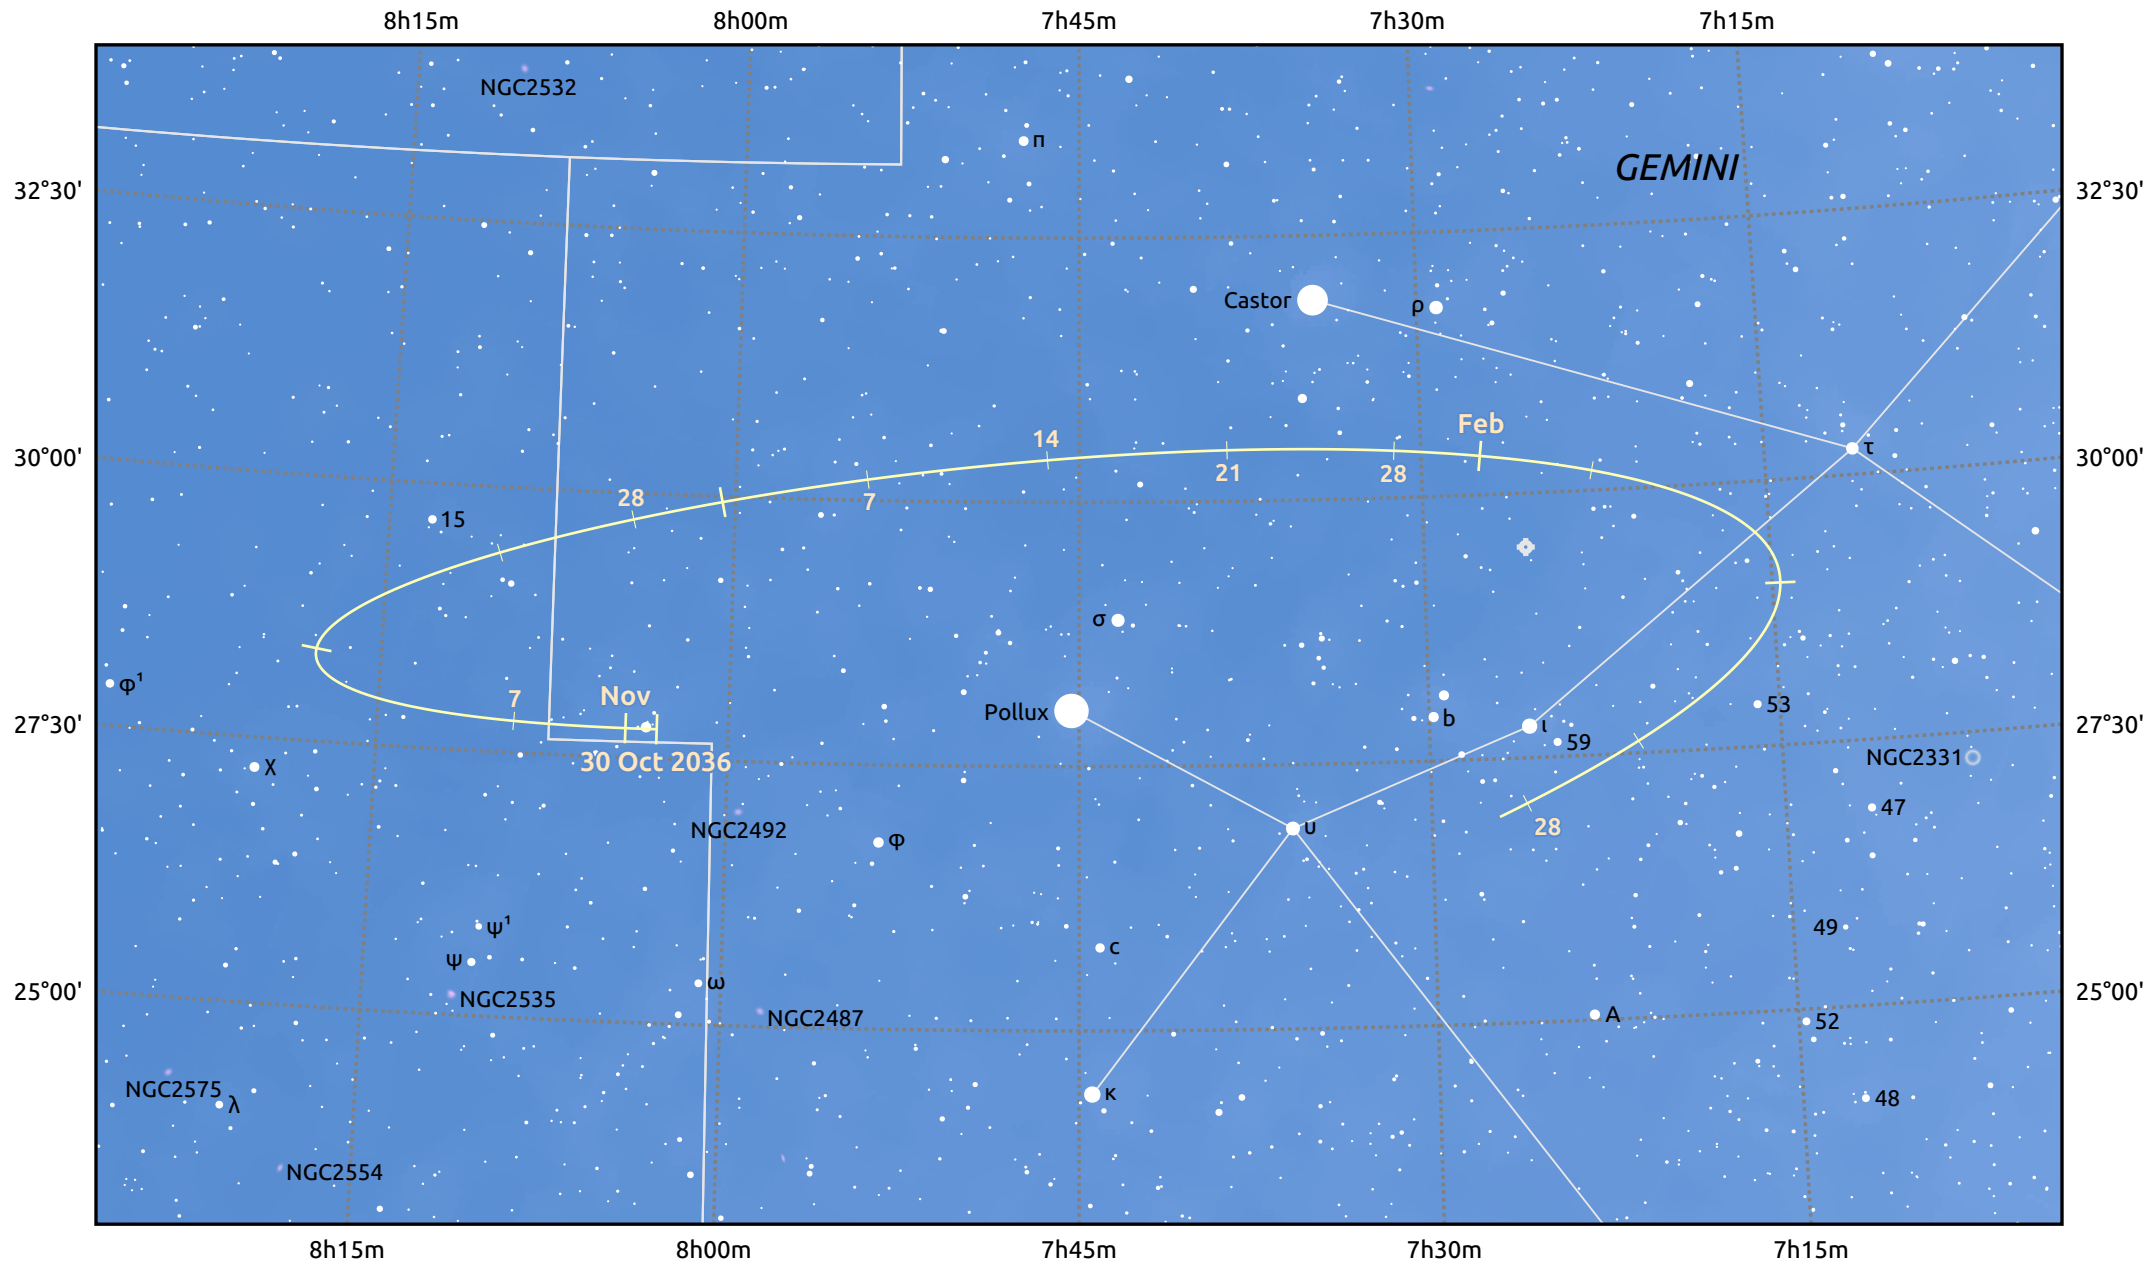

# The path of Asteroid 29 Amphitrite around opposition on 13 Jan 2037

© Dominic Ford 2011–2025. Date markers placed at midnight UTC. Downloaded from <https://in-the-sky.org>

Magnitude scale: 10.0 9.0 8.0 7.0 6.0 5.0 4.0 3.0 2.0 1.0

Ecliptic Plane

Galaxy Bright nebula Open cluster Globular cluster Planetary nebula

Date	Mag	Phase
2036 Nov 1	10.5	96%
2036 Dec 1	10.0	97%
2036 Dec 22	9.5	99%
2037 Jan 1	9.3	100%
2037 Feb 1	9.5	99%
2037 Mar 1	10.1	97%
2037 Mar 20	10.5	96%