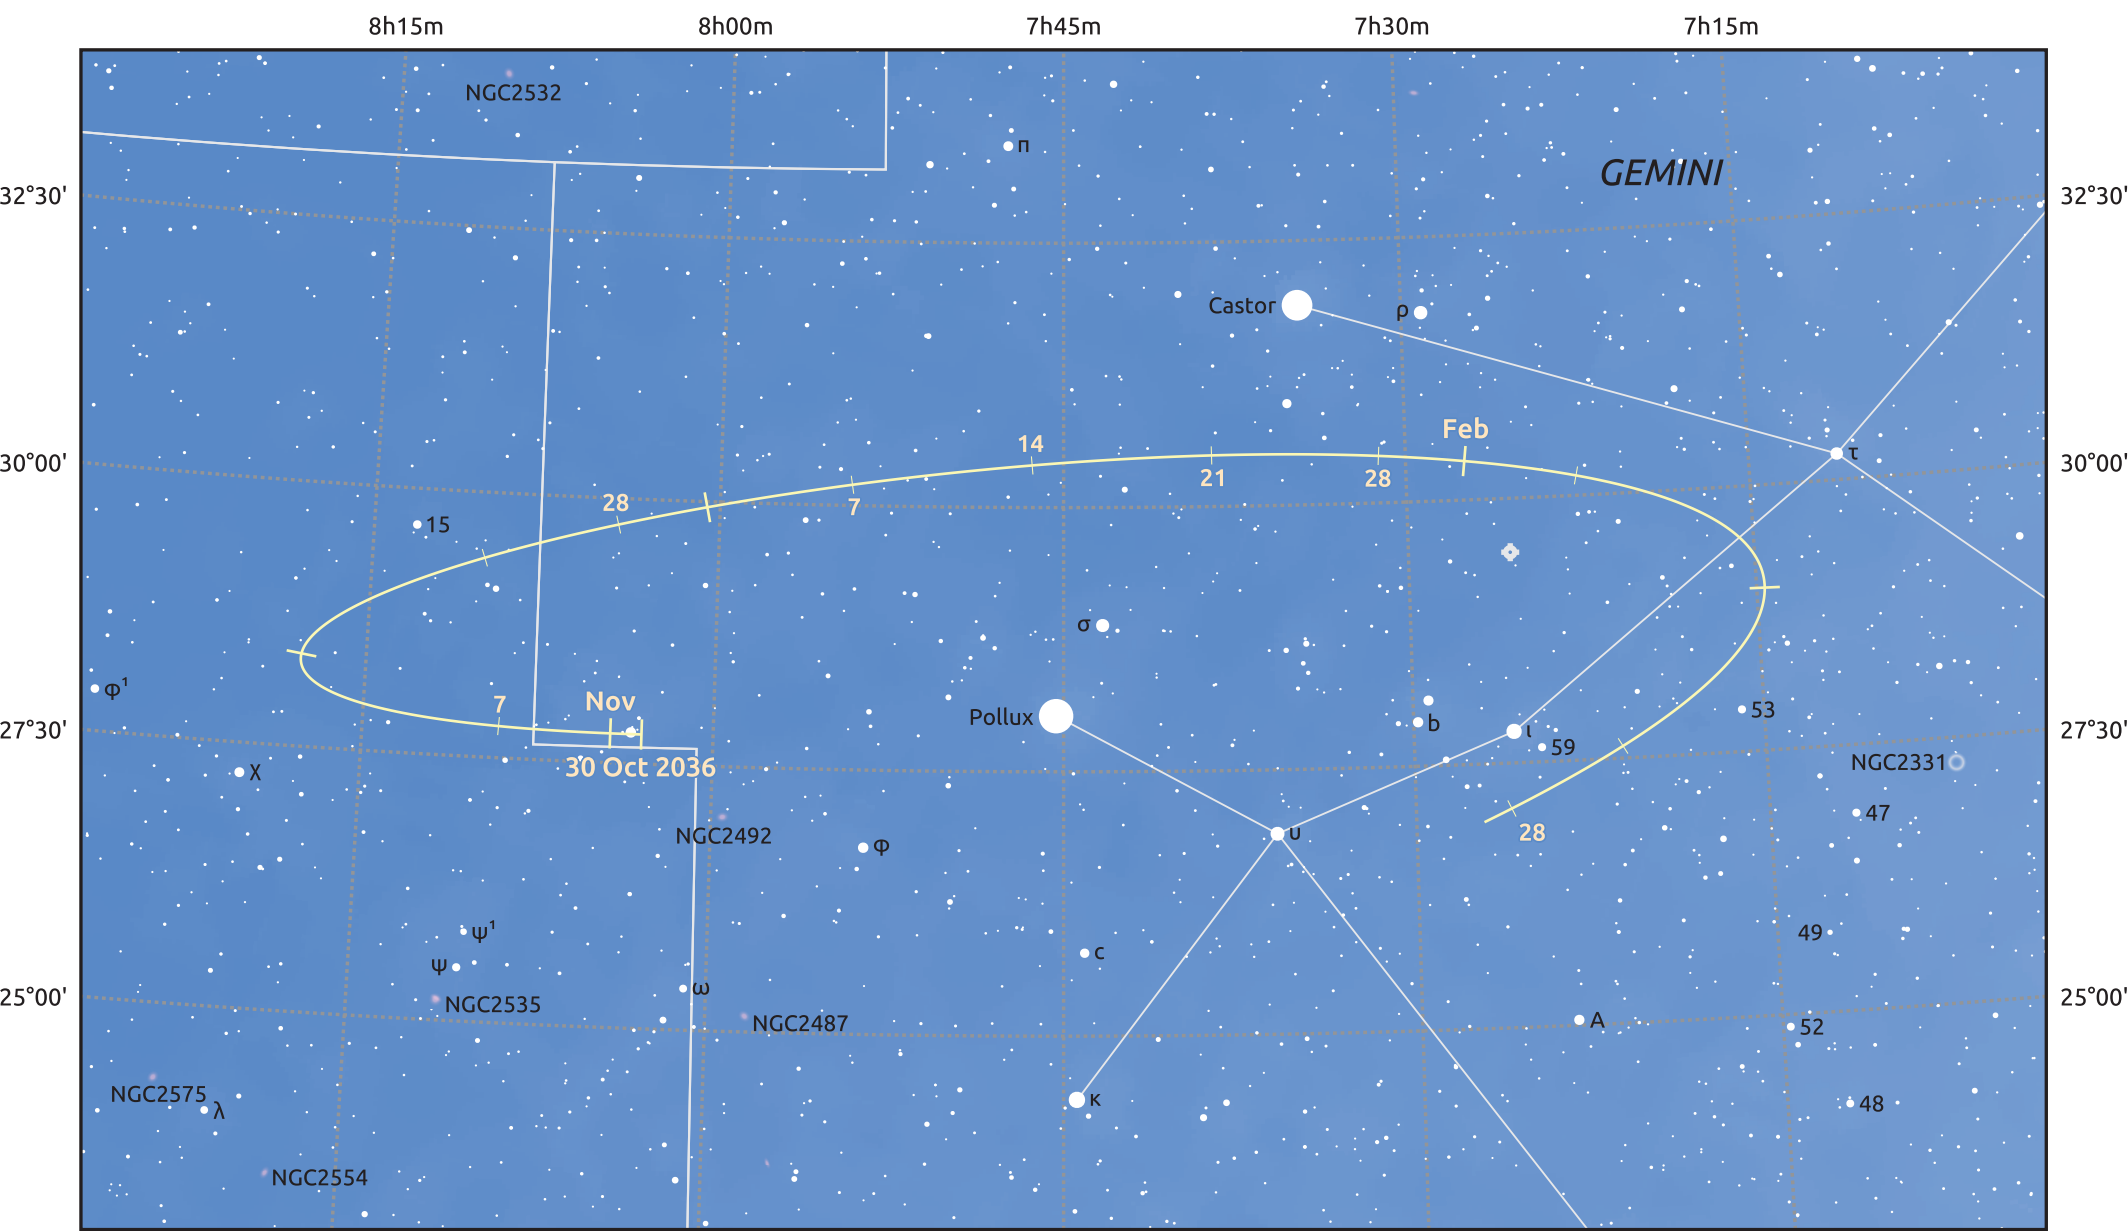

The path of Asteroid 29 Amphitrite around opposition on 13 Jan 2037

© Dominic Ford 2011–2025. Date markers placed at midnight UTC. Downloaded from <https://in-the-sky.org>

Magnitude scale: 10.0 9.0 8.0 7.0 6.0 5.0 4.0 3.0 2.0 1.0

Ecliptic Plane

Galaxy Bright nebula Open cluster Globular cluster Planetary nebula

Date	Mag	Phase
2036 Nov 1	10.5	96%
2036 Dec 1	10.0	97%
2036 Dec 22	9.5	99%
2037 Jan 1	9.3	100%
2037 Feb 1	9.5	99%
2037 Mar 1	10.1	97%
2037 Mar 20	10.5	96%