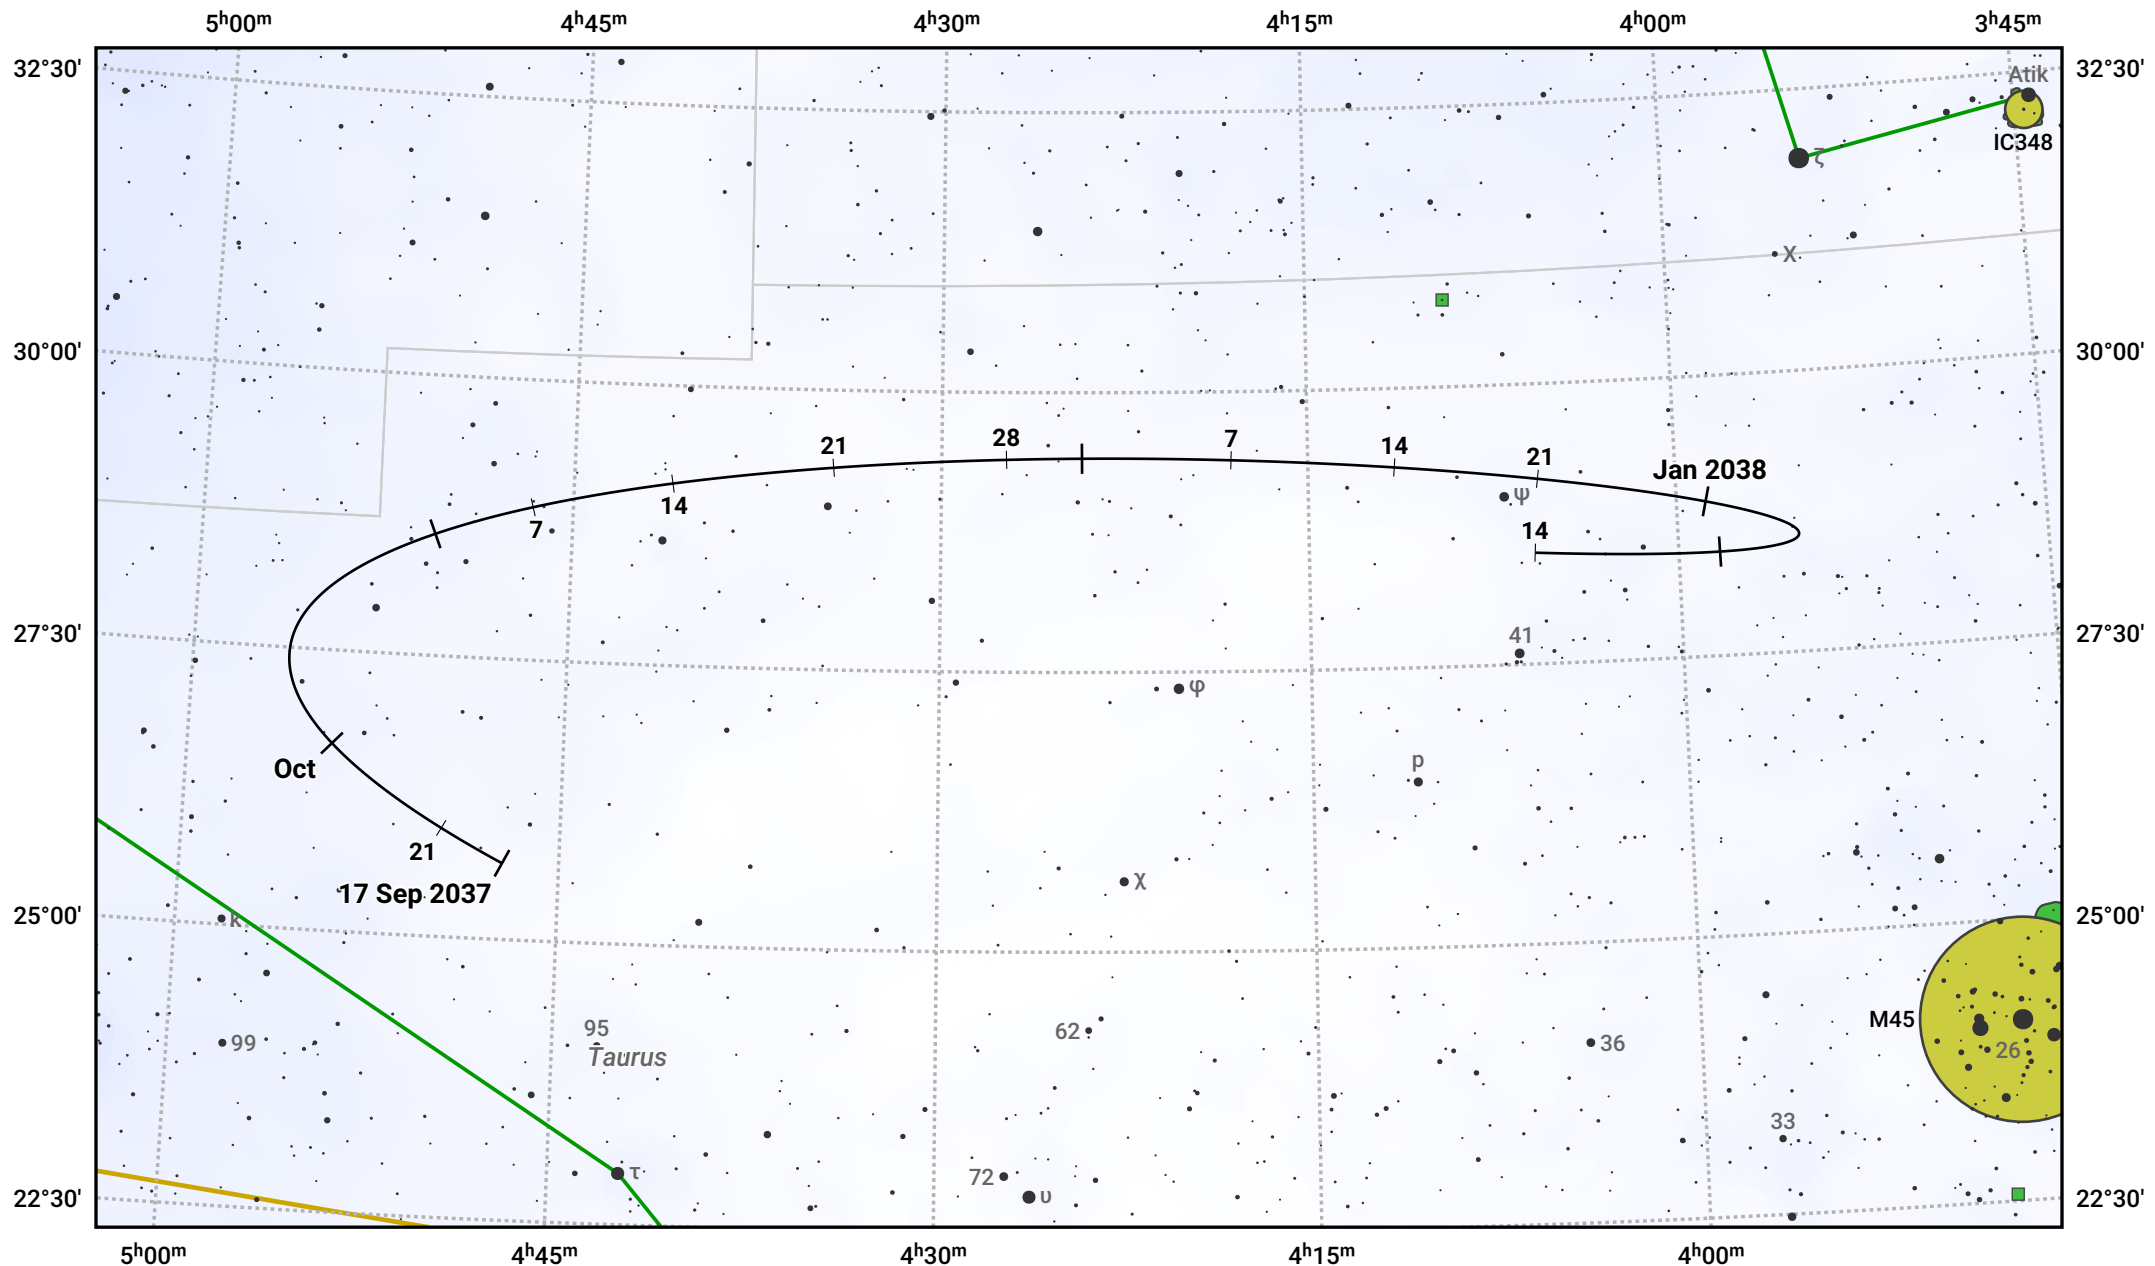

The path of Asteroid 349 Dembowska around opposition on 1 Dec 2037

© Dominic Ford 2011–2024. Date markers placed at midnight UTC. Downloaded from <https://in-the-sky.org>

Magnitude scale: 10.0 9.0 8.0 7.0 6.0 5.0 4.0 3.0 2.0

— Ecliptic Plane

Galaxy Bright nebula Open cluster Globular cluster

Date	Mag
2037 Oct 1	10.9
2037 Nov 1	10.3
2037 Nov 13	10.1
2037 Dec 1	9.8
2038 Jan 1	10.4
2038 Feb 1	11.1
2038 Feb 3	11.1