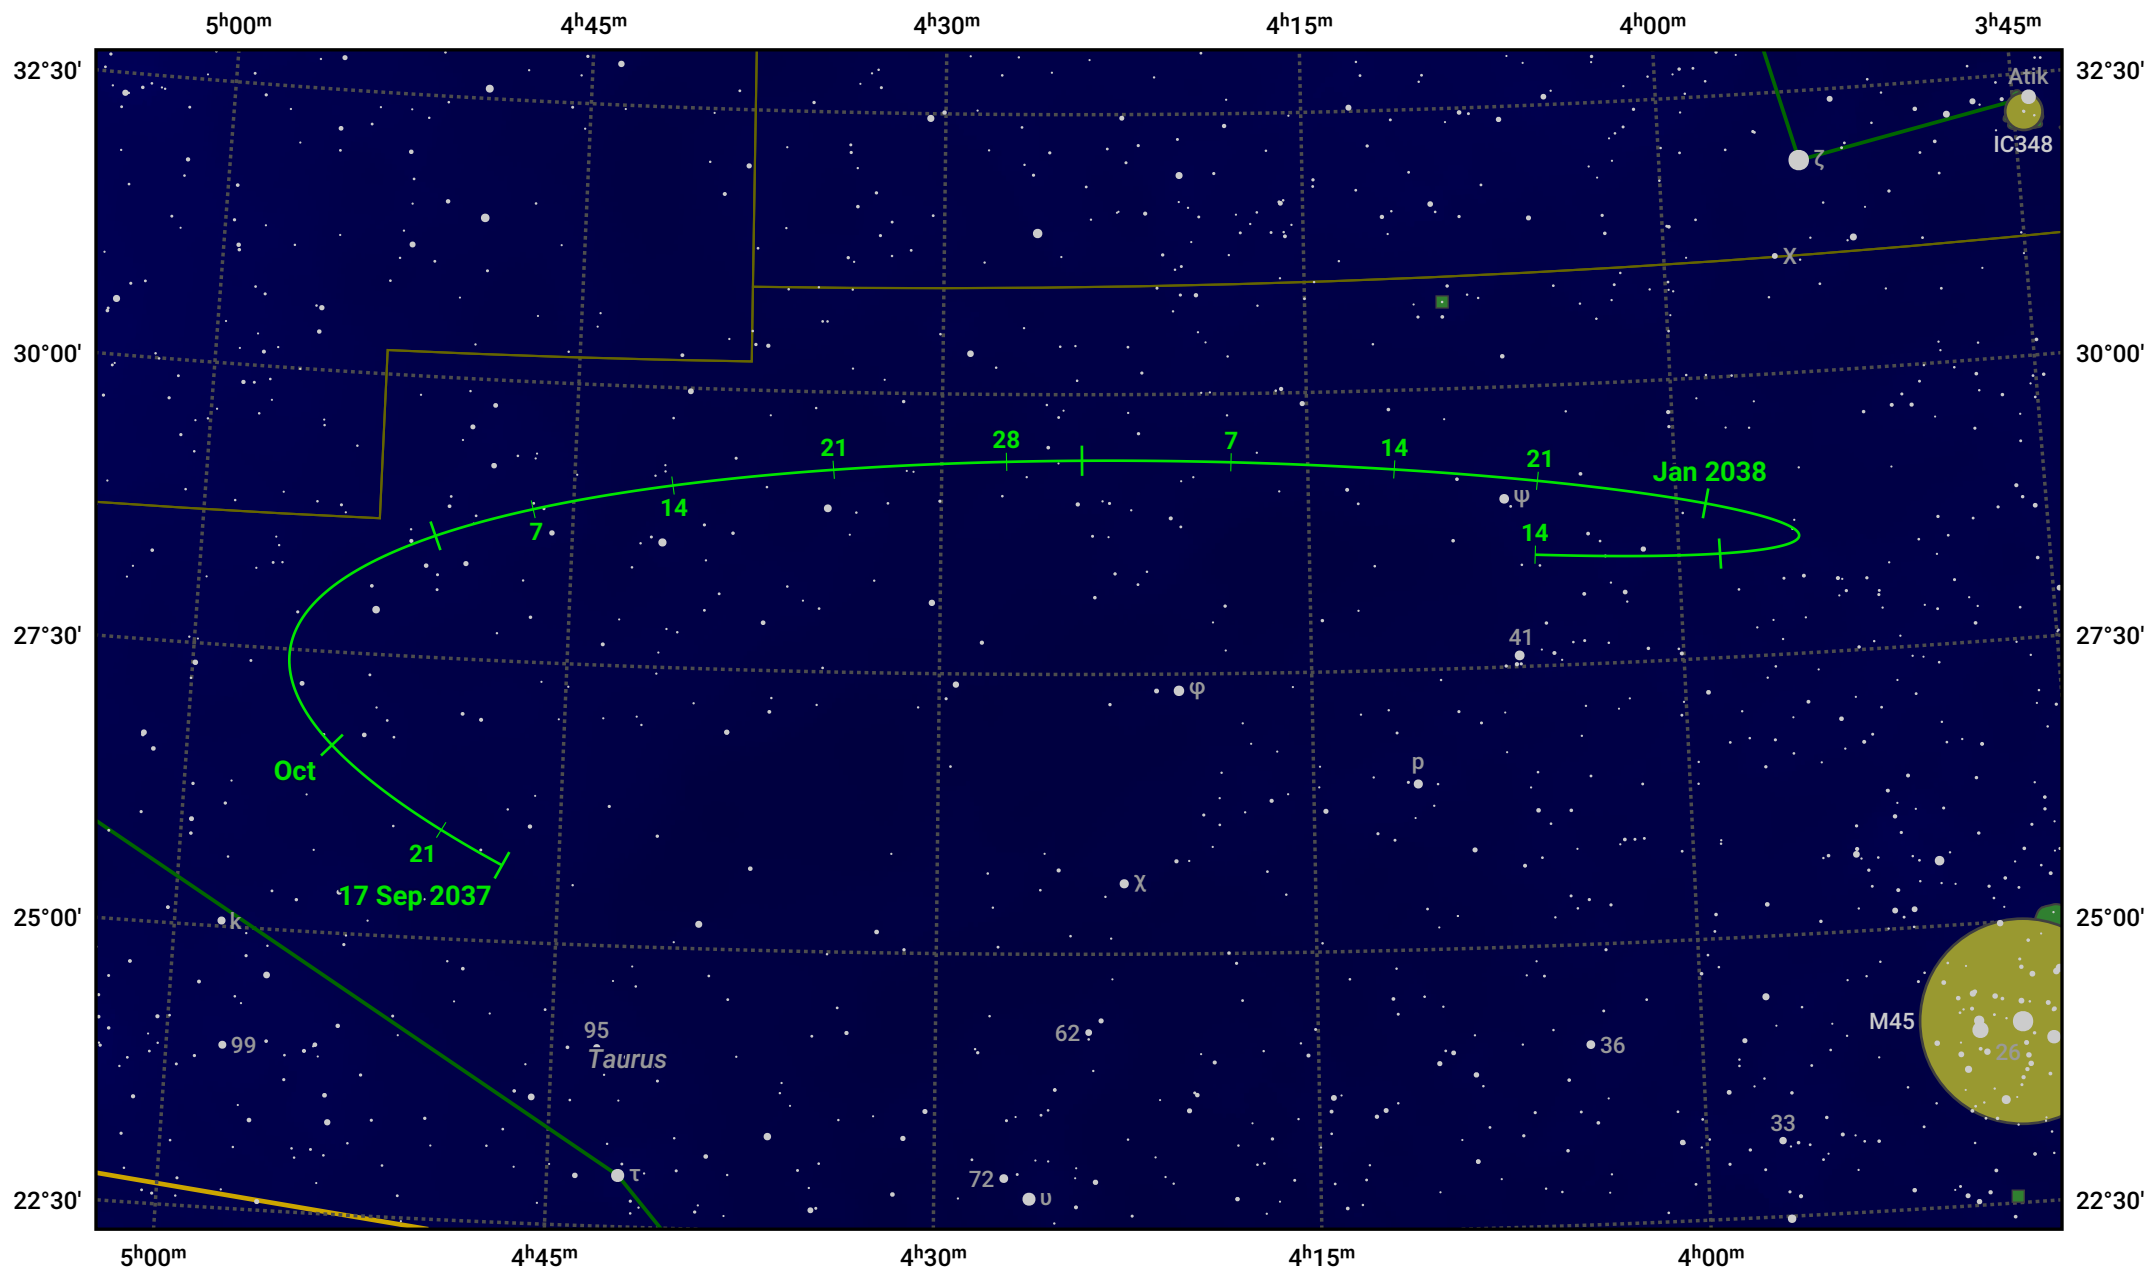

The path of Asteroid 349 Dembowska around opposition on 1 Dec 2037

© Dominic Ford 2011–2024. Date markers placed at midnight UTC. Downloaded from <https://in-the-sky.org>

Magnitude scale: 10.0 9.0 8.0 7.0 6.0 5.0 4.0 3.0 2.0

— Ecliptic Plane

● Galaxy ■ Bright nebula ● Open cluster ⊕ Globular cluster

Date	Mag
2037 Oct 1	10.9
2037 Nov 1	10.3
2037 Nov 13	10.1
2037 Dec 1	9.8
2038 Jan 1	10.4
2038 Feb 1	11.1
2038 Feb 3	11.1