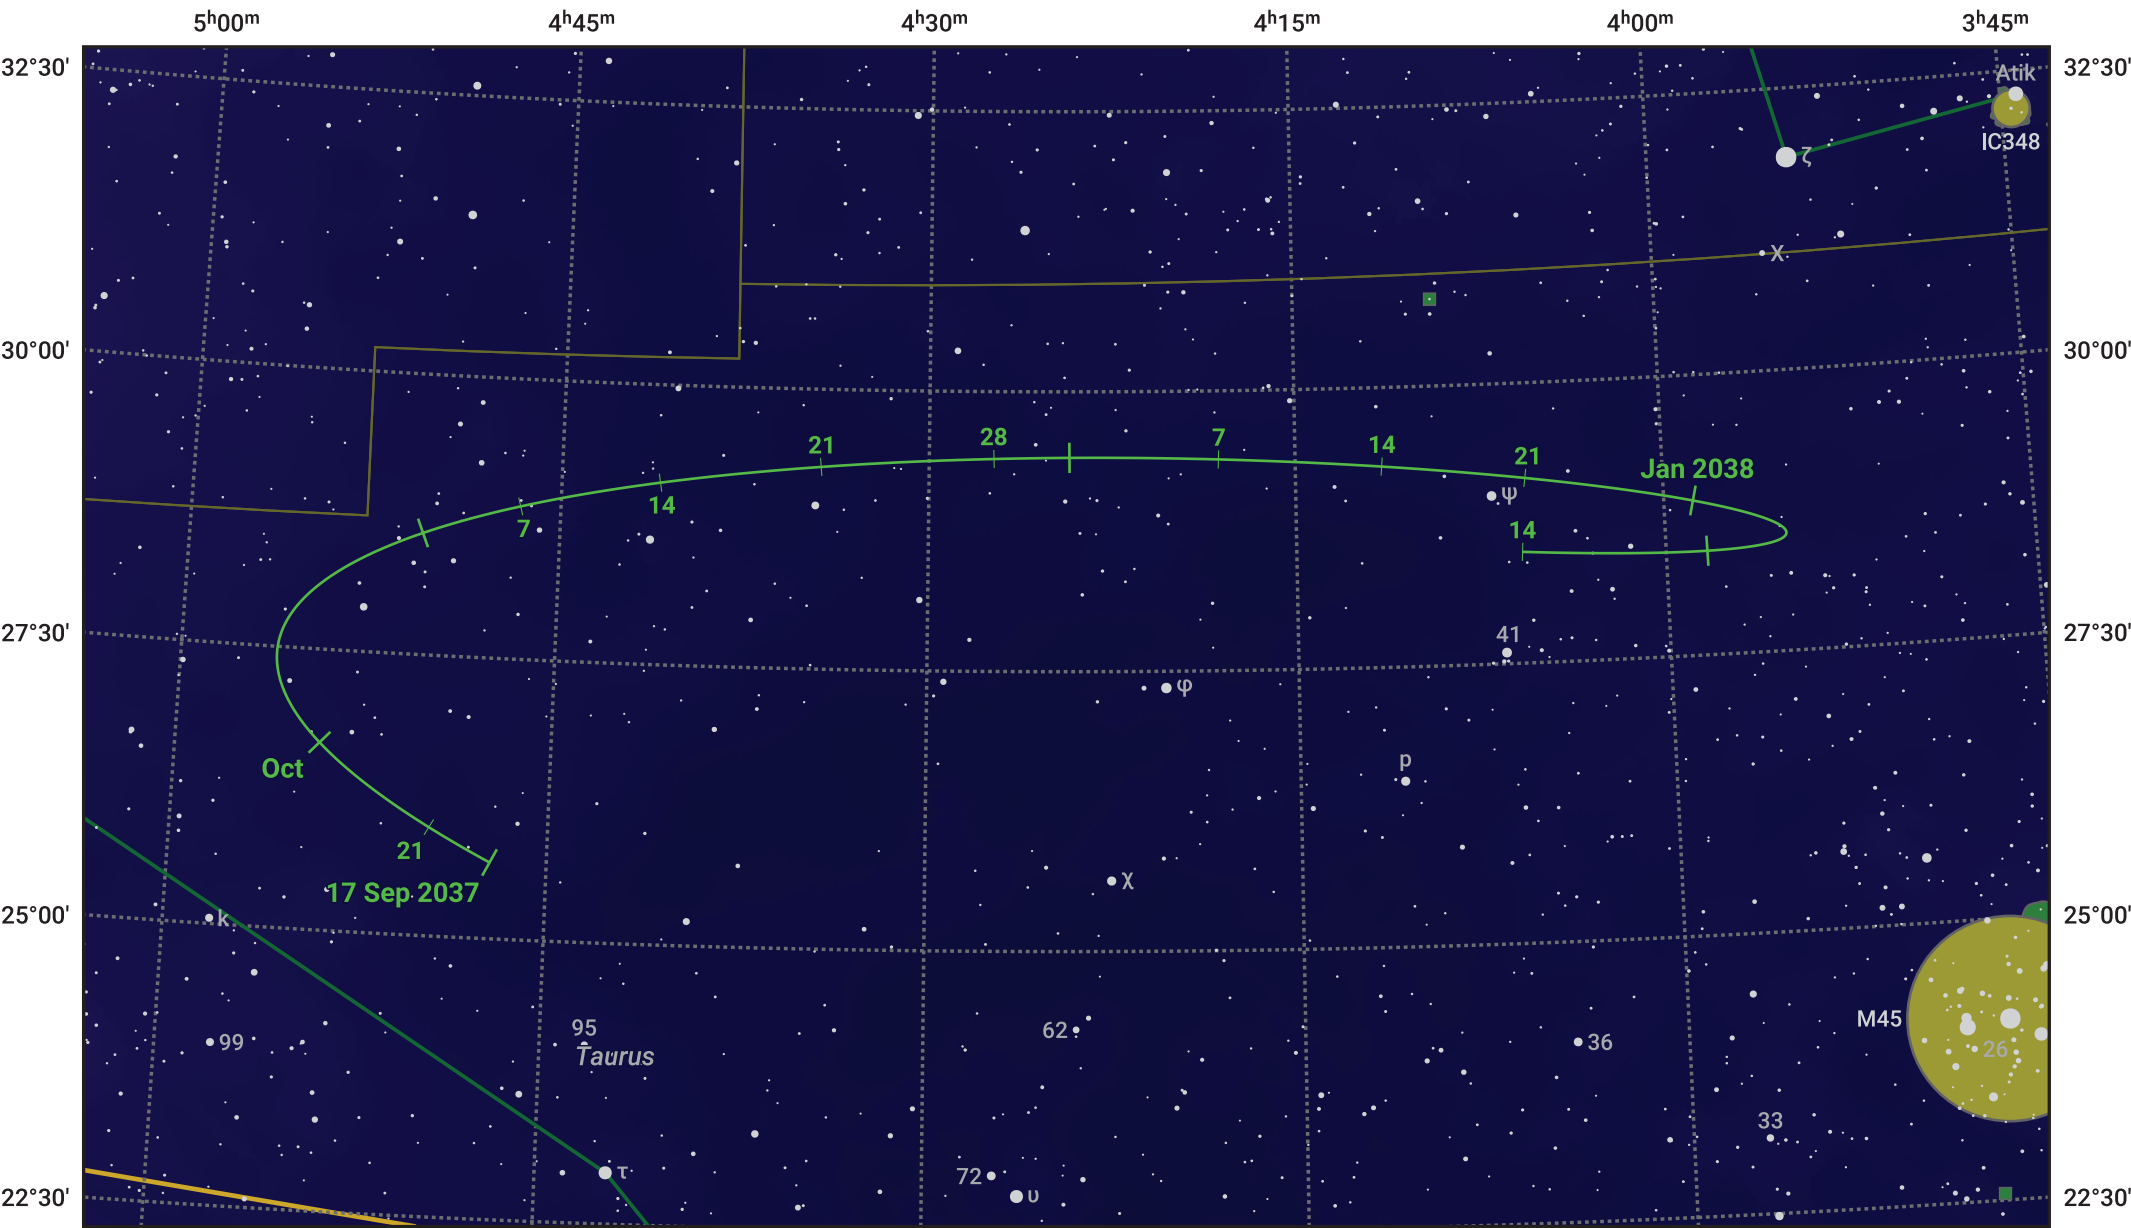

The path of Asteroid 349 Dembowska around opposition on 1 Dec 2037

© Dominic Ford 2011–2024. Date markers placed at midnight UTC. Downloaded from <https://in-the-sky.org>

Magnitude scale: 10.0 9.0 8.0 7.0 6.0 5.0 4.0 3.0 2.0

- Ecliptic Plane
- Galaxy
- Bright nebula
- Open cluster
- Globular cluster

Date	Mag
2037 Oct 1	10.9
2037 Nov 1	10.3
2037 Nov 13	10.1
2037 Dec 1	9.8
2038 Jan 1	10.4
2038 Feb 1	11.1
2038 Feb 3	11.1