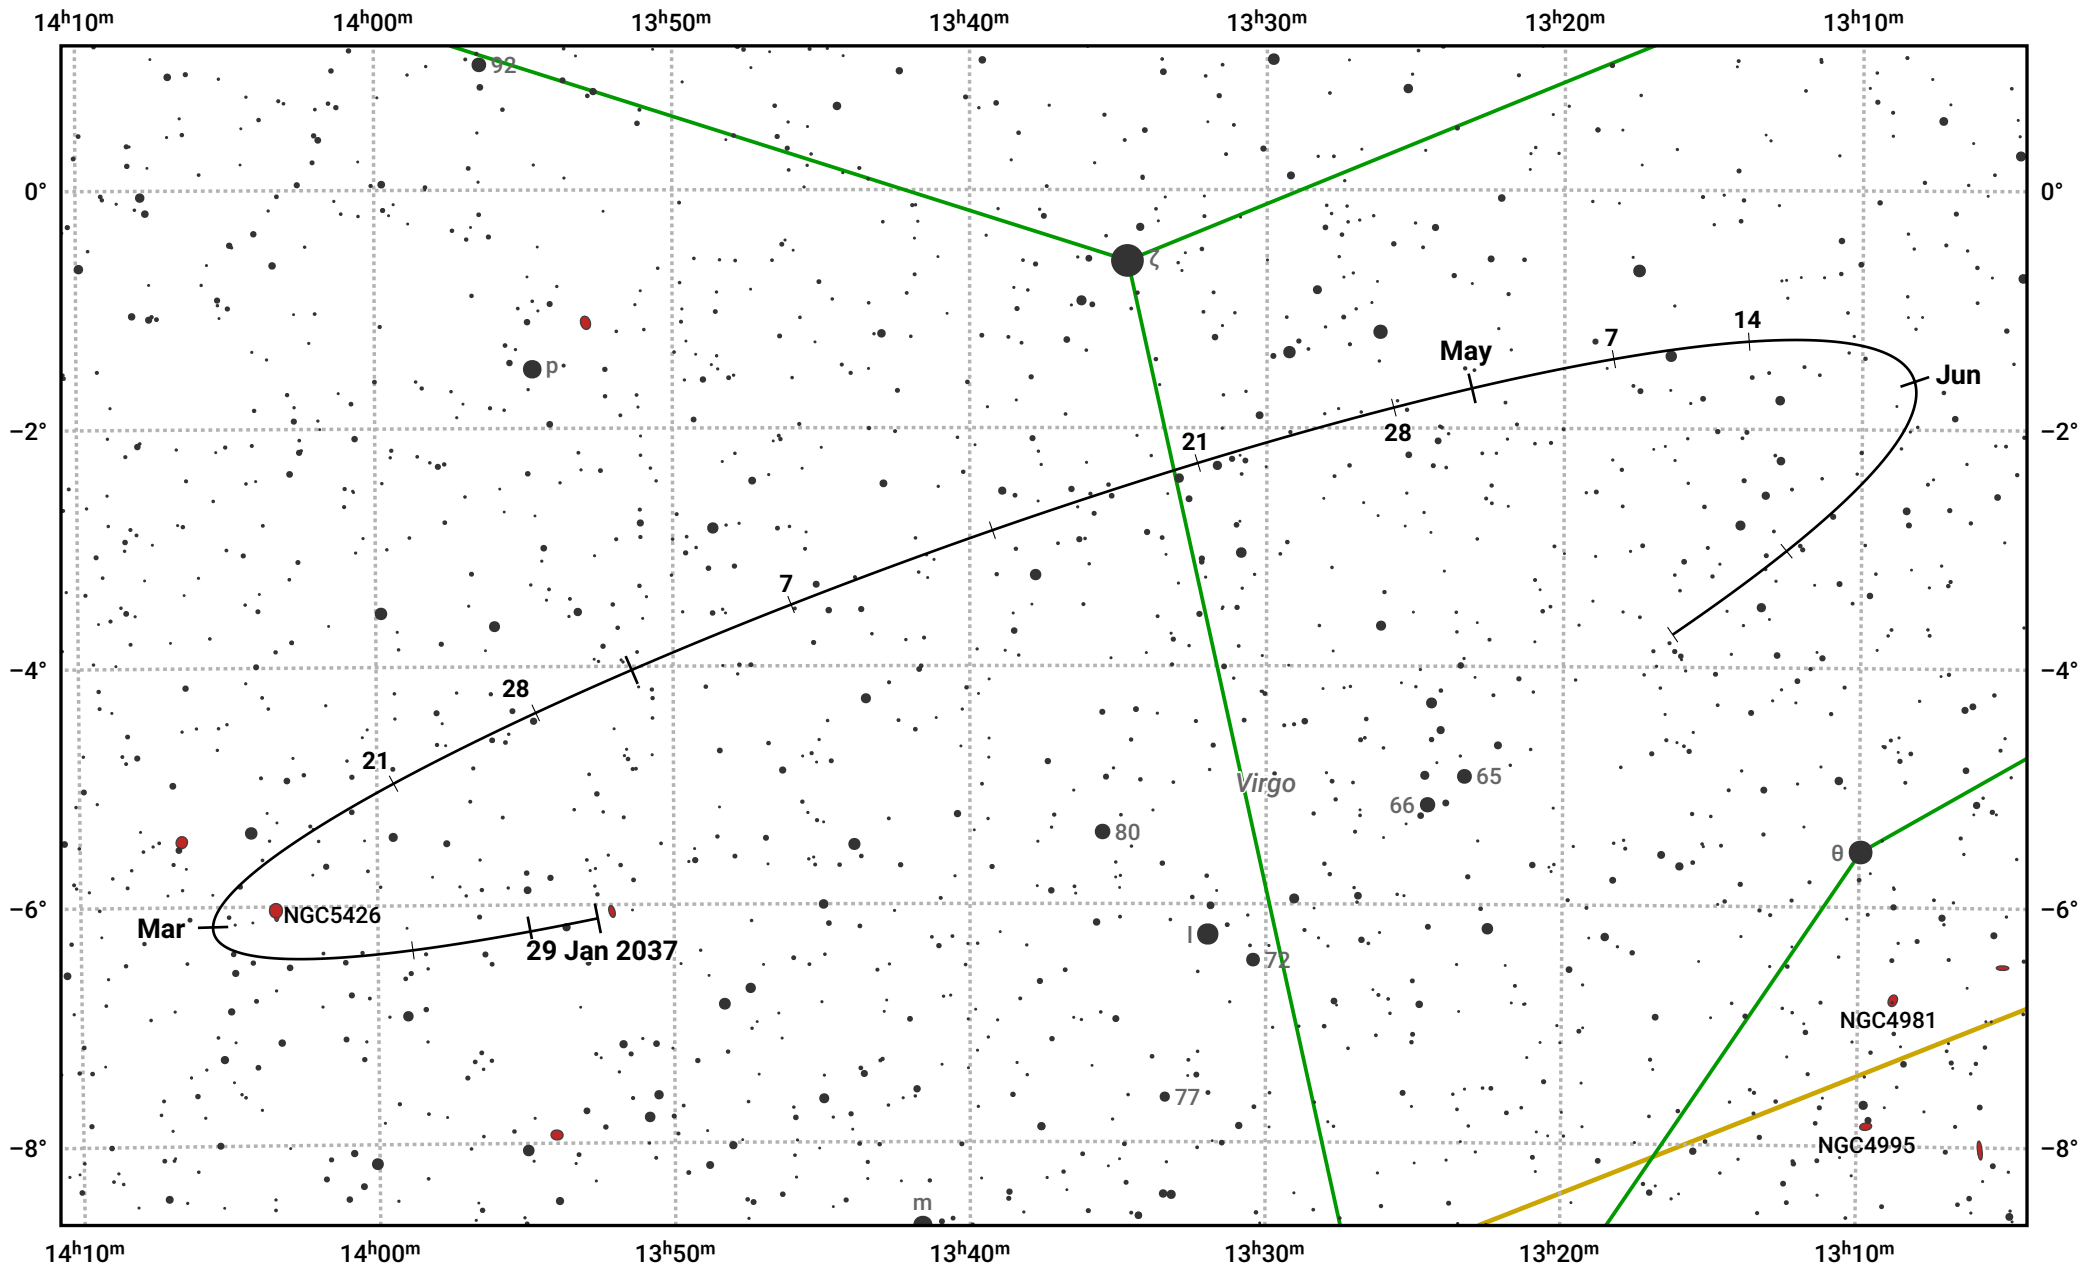

# The path of Asteroid 40 Harmonia around opposition on 14 Apr 2037

© Dominic Ford 2011–2024. Date markers placed at midnight UTC. Downloaded from <https://in-the-sky.org>

Magnitude scale: 11.0 10.0 9.0 8.0 7.0 6.0 5.0 4.0 3.0

— Ecliptic Plane

- Galaxy
- Bright nebula
- Open cluster
- ⊕ Globular cluster

Date	Mag	Phase
2037 Feb 1	11.0	96%
2037 Mar 1	10.4	97%
2037 Mar 18	10.0	99%
2037 Apr 1	9.7	100%
2037 May 1	9.7	99%
2037 Jun 1	10.5	97%