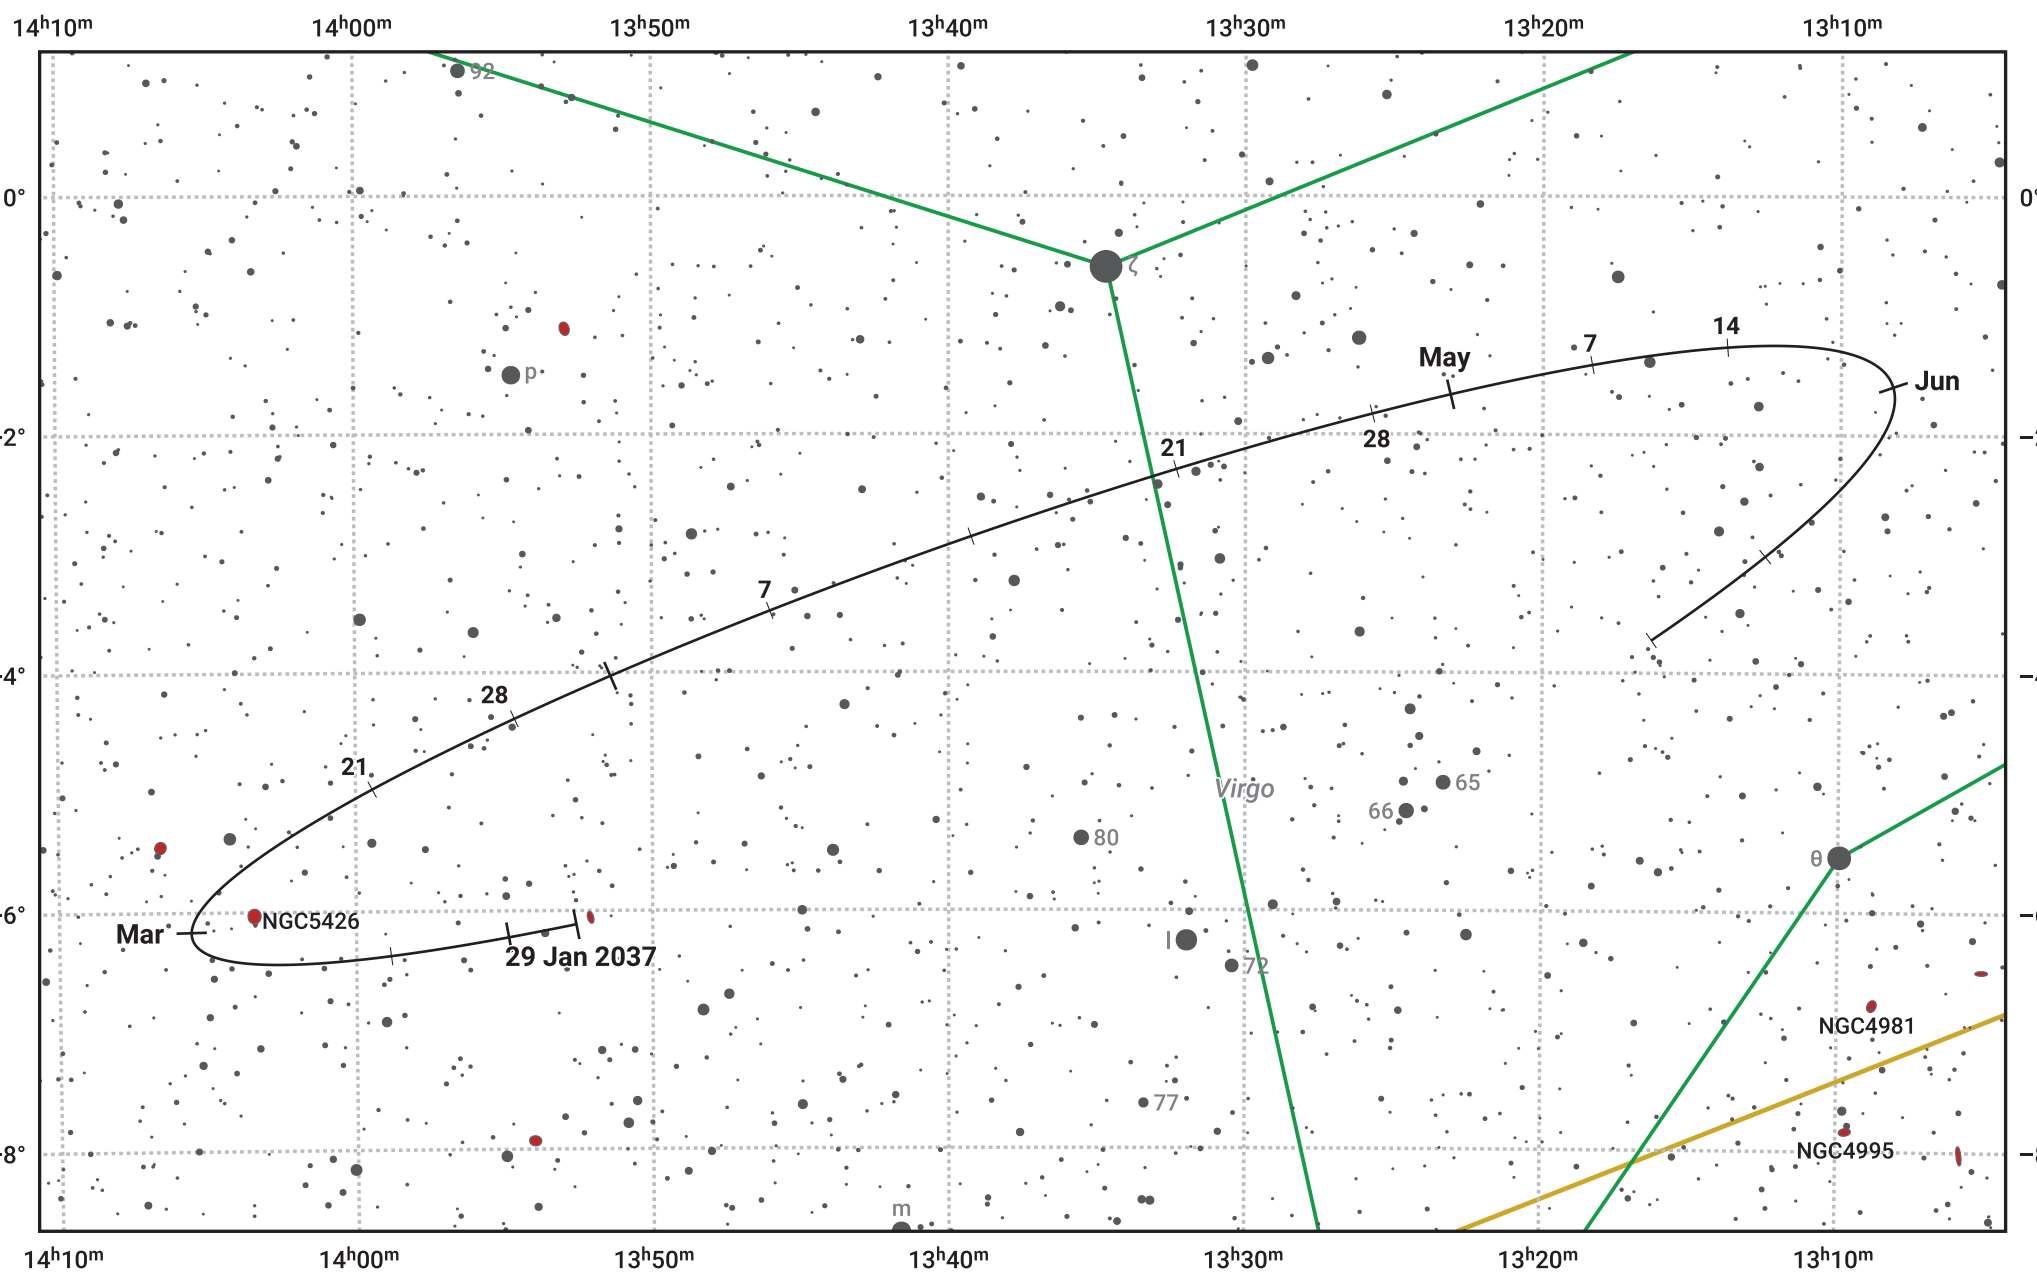

# The path of Asteroid 40 Harmonia around opposition on 14 Apr 2037

© Dominic Ford 2011–2024. Date markers placed at midnight UTC. Downloaded from <https://in-the-sky.org>

Magnitude scale: 11.0 10.0 9.0 8.0 7.0 6.0 5.0 4.0 3.0

- Ecliptic Plane
- Galaxy
- Bright nebula
- Open cluster
- ⊕ Globular cluster

Date	Mag	Phase
2037 Feb 1	11.0	96%
2037 Mar 1	10.4	97%
2037 Mar 18	10.0	99%
2037 Apr 1	9.7	100%
2037 May 1	9.7	99%
2037 Jun 1	10.5	97%