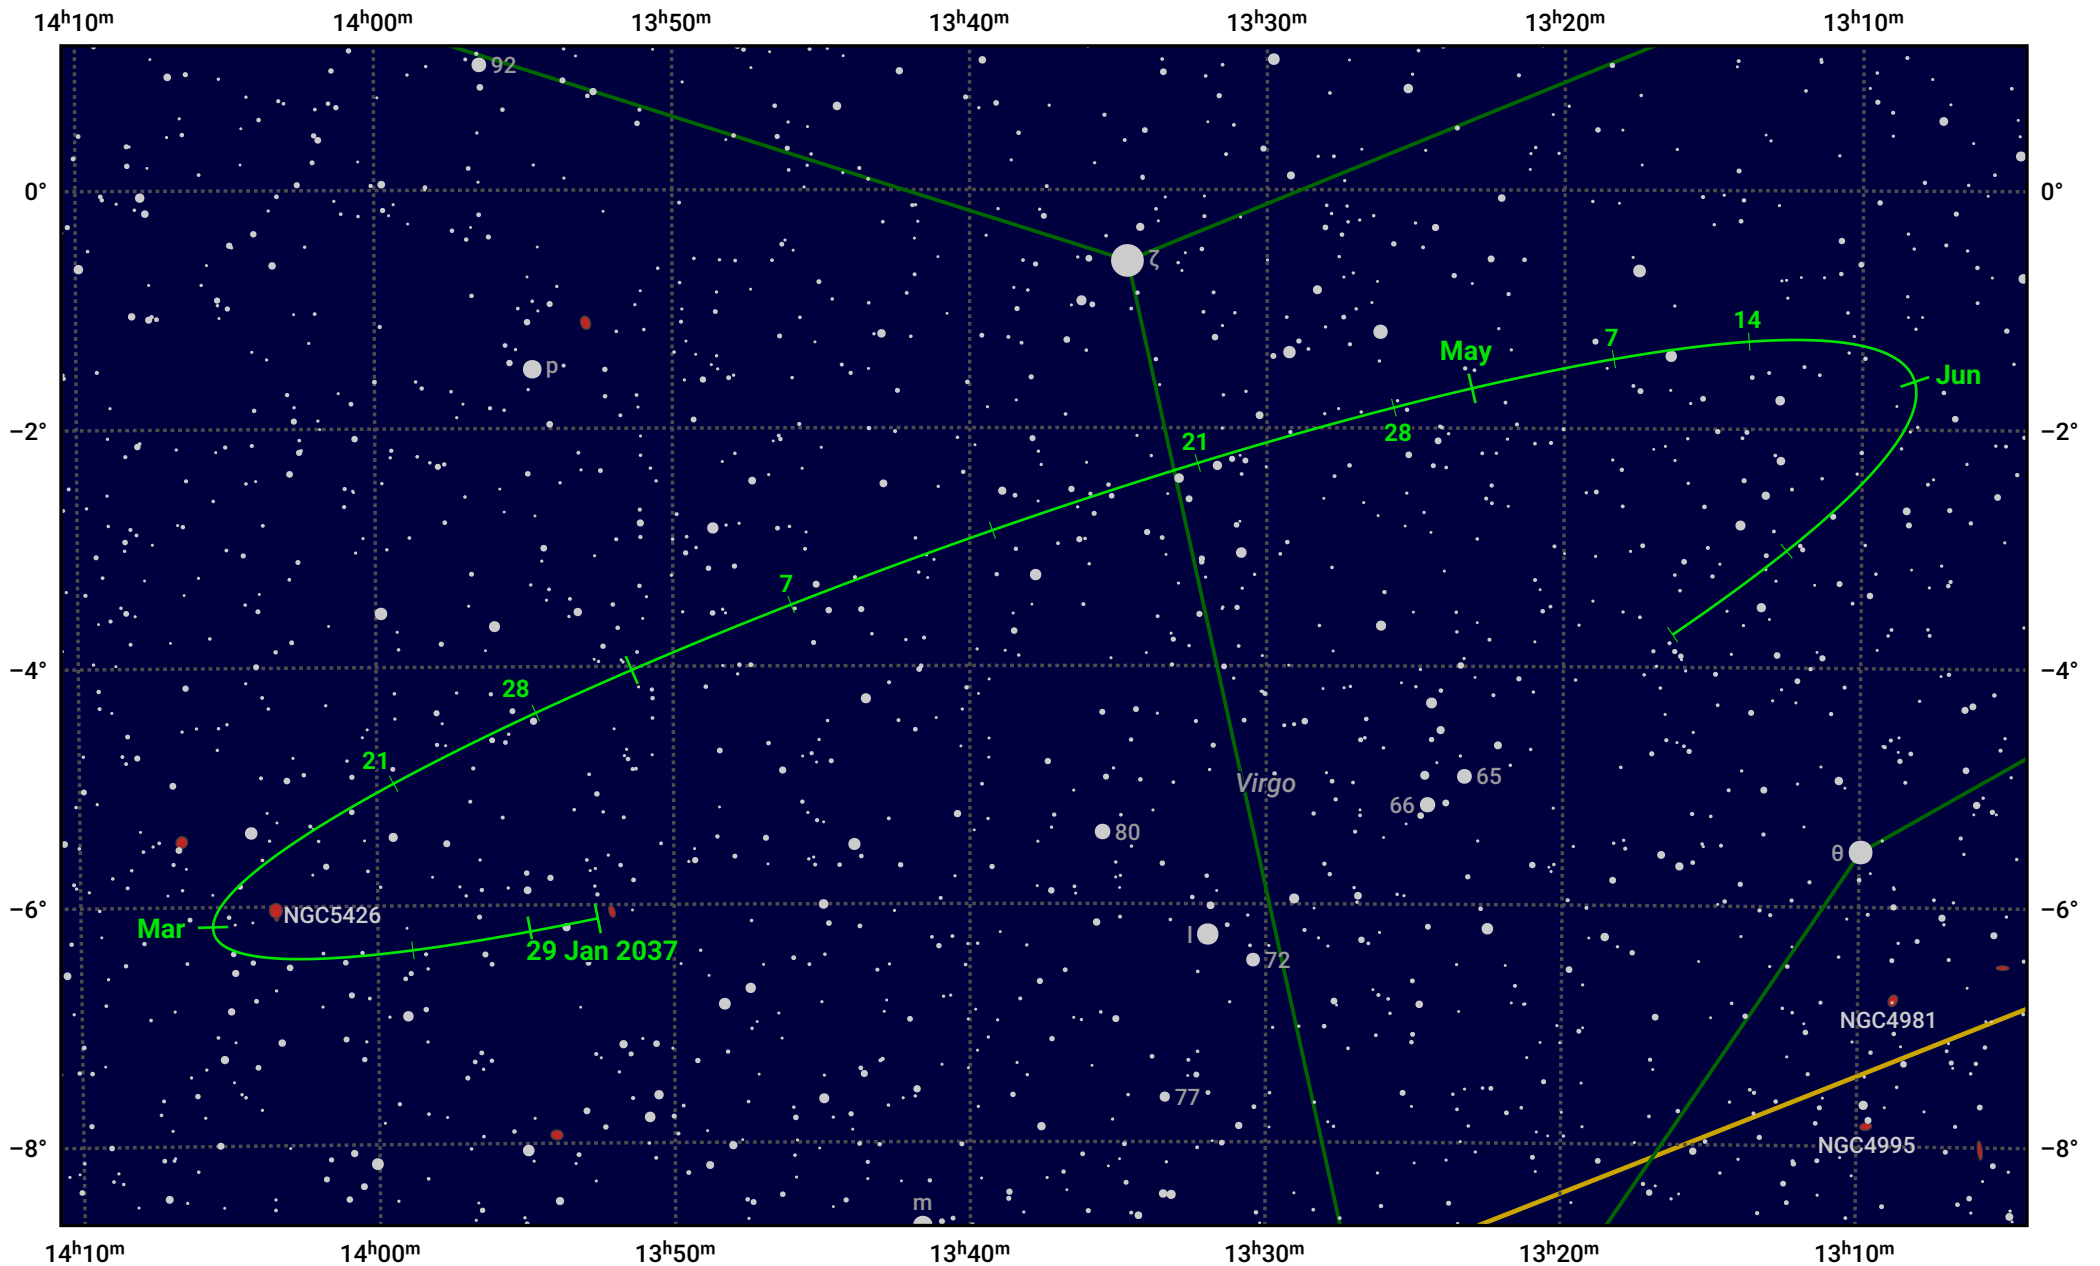

# The path of Asteroid 40 Harmonia around opposition on 14 Apr 2037

© Dominic Ford 2011–2024. Date markers placed at midnight UTC. Downloaded from <https://in-the-sky.org>

Magnitude scale: 11.0 10.0 9.0 8.0 7.0 6.0 5.0 4.0 3.0

— Ecliptic Plane

- Galaxy
- Bright nebula
- Open cluster
- ⊕ Globular cluster

Date	Mag	Phase
2037 Feb 1	11.0	96%
2037 Mar 1	10.4	97%
2037 Mar 18	10.0	99%
2037 Apr 1	9.7	100%
2037 May 1	9.7	99%
2037 Jun 1	10.5	97%