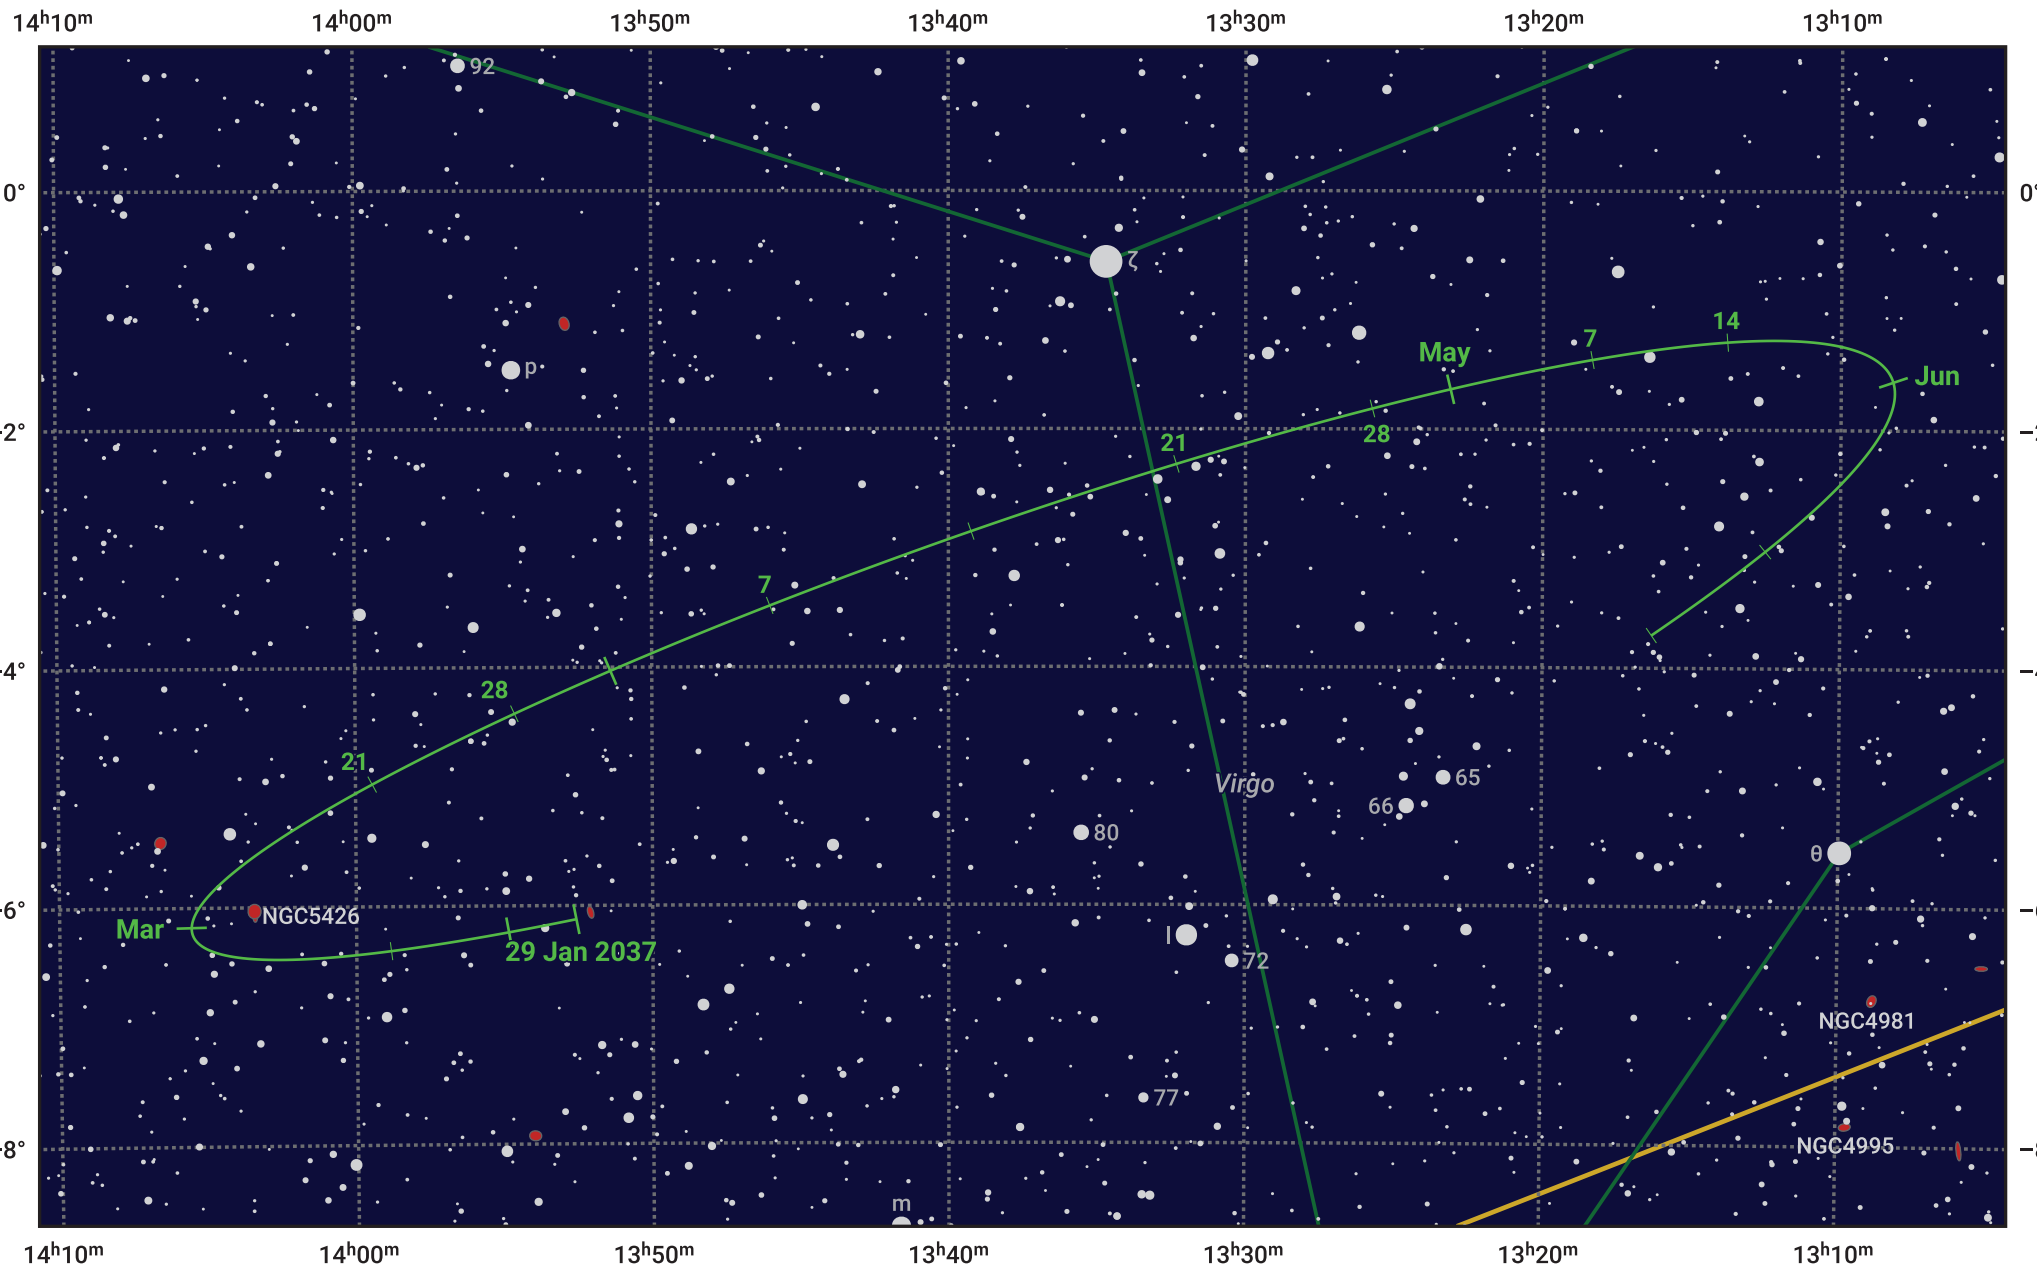

The path of Asteroid 40 Harmonia around opposition on 14 Apr 2037

© Dominic Ford 2011–2024. Date markers placed at midnight UTC. Downloaded from <https://in-the-sky.org>

Magnitude scale: 11.0 10.0 9.0 8.0 7.0 6.0 5.0 4.0 3.0

— Ecliptic Plane

- Galaxy
- Bright nebula
- Open cluster
- Globular cluster

Date	Mag	Phase
2037 Feb 1	11.0	96%
2037 Mar 1	10.4	97%
2037 Mar 18	10.0	99%
2037 Apr 1	9.7	100%
2037 May 1	9.7	99%
2037 Jun 1	10.5	97%