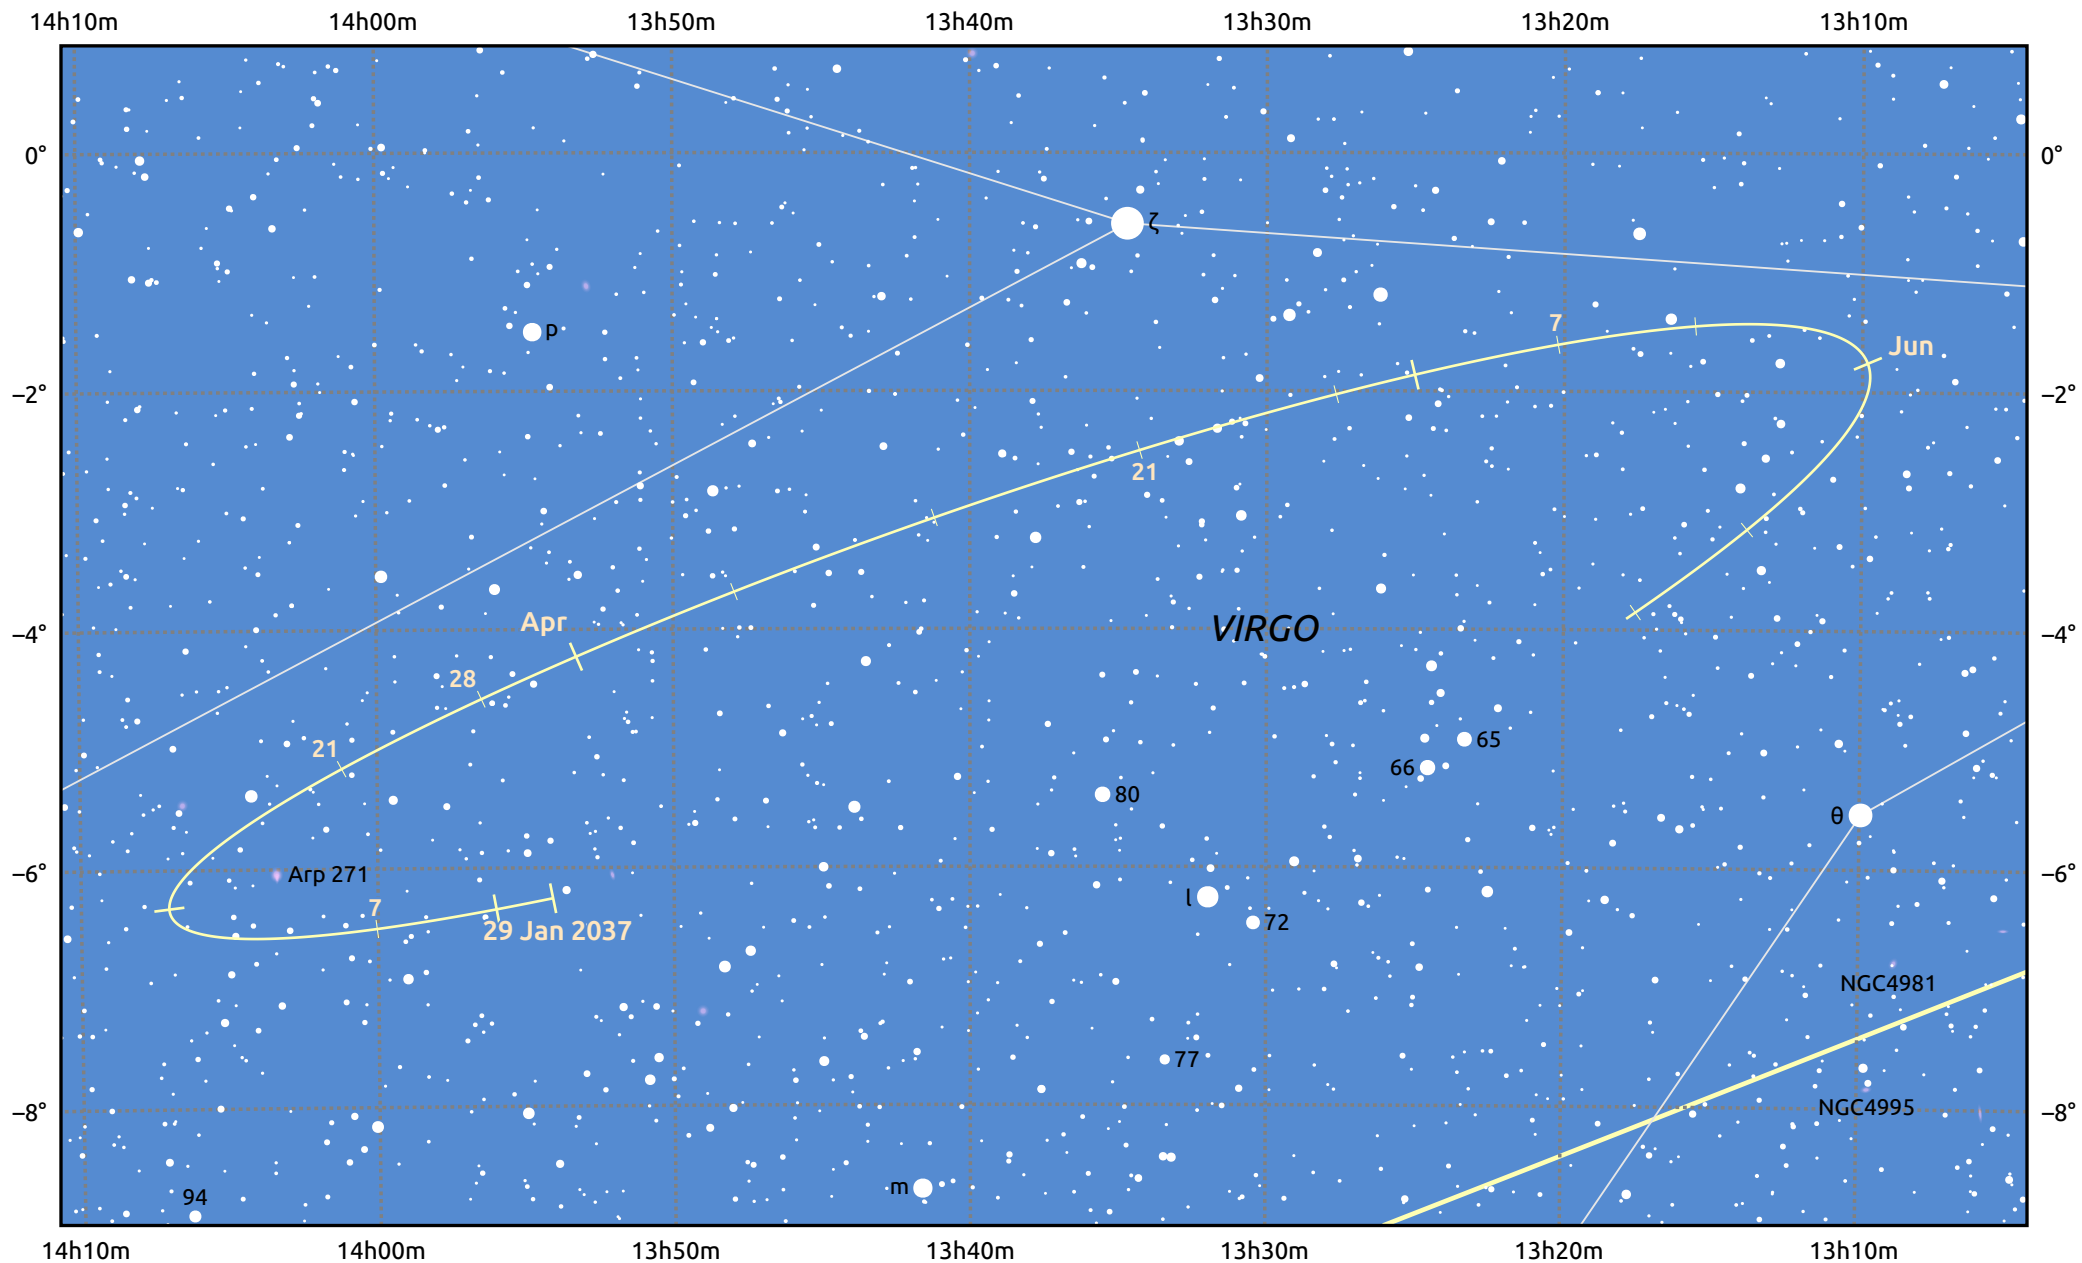

The path of Asteroid 40 Harmonia around opposition on 14 Apr 2037

© Dominic Ford 2011–2025. Date markers placed at midnight UTC. Downloaded from <https://in-the-sky.org>

Magnitude scale: · 11.0 · 10.0 · 9.0 · 8.0 · 7.0 · 6.0 · 5.0 · 4.0 · 3.0

— Ecliptic Plane

Galaxy Bright nebula Open cluster Globular cluster Planetary nebula

Date	Mag	Phase
2037 Feb 1	11.0	96%
2037 Mar 1	10.5	97%
2037 Mar 19	10.0	99%
2037 Apr 1	9.7	100%
2037 May 1	9.7	99%
2037 Jun 1	10.4	97%