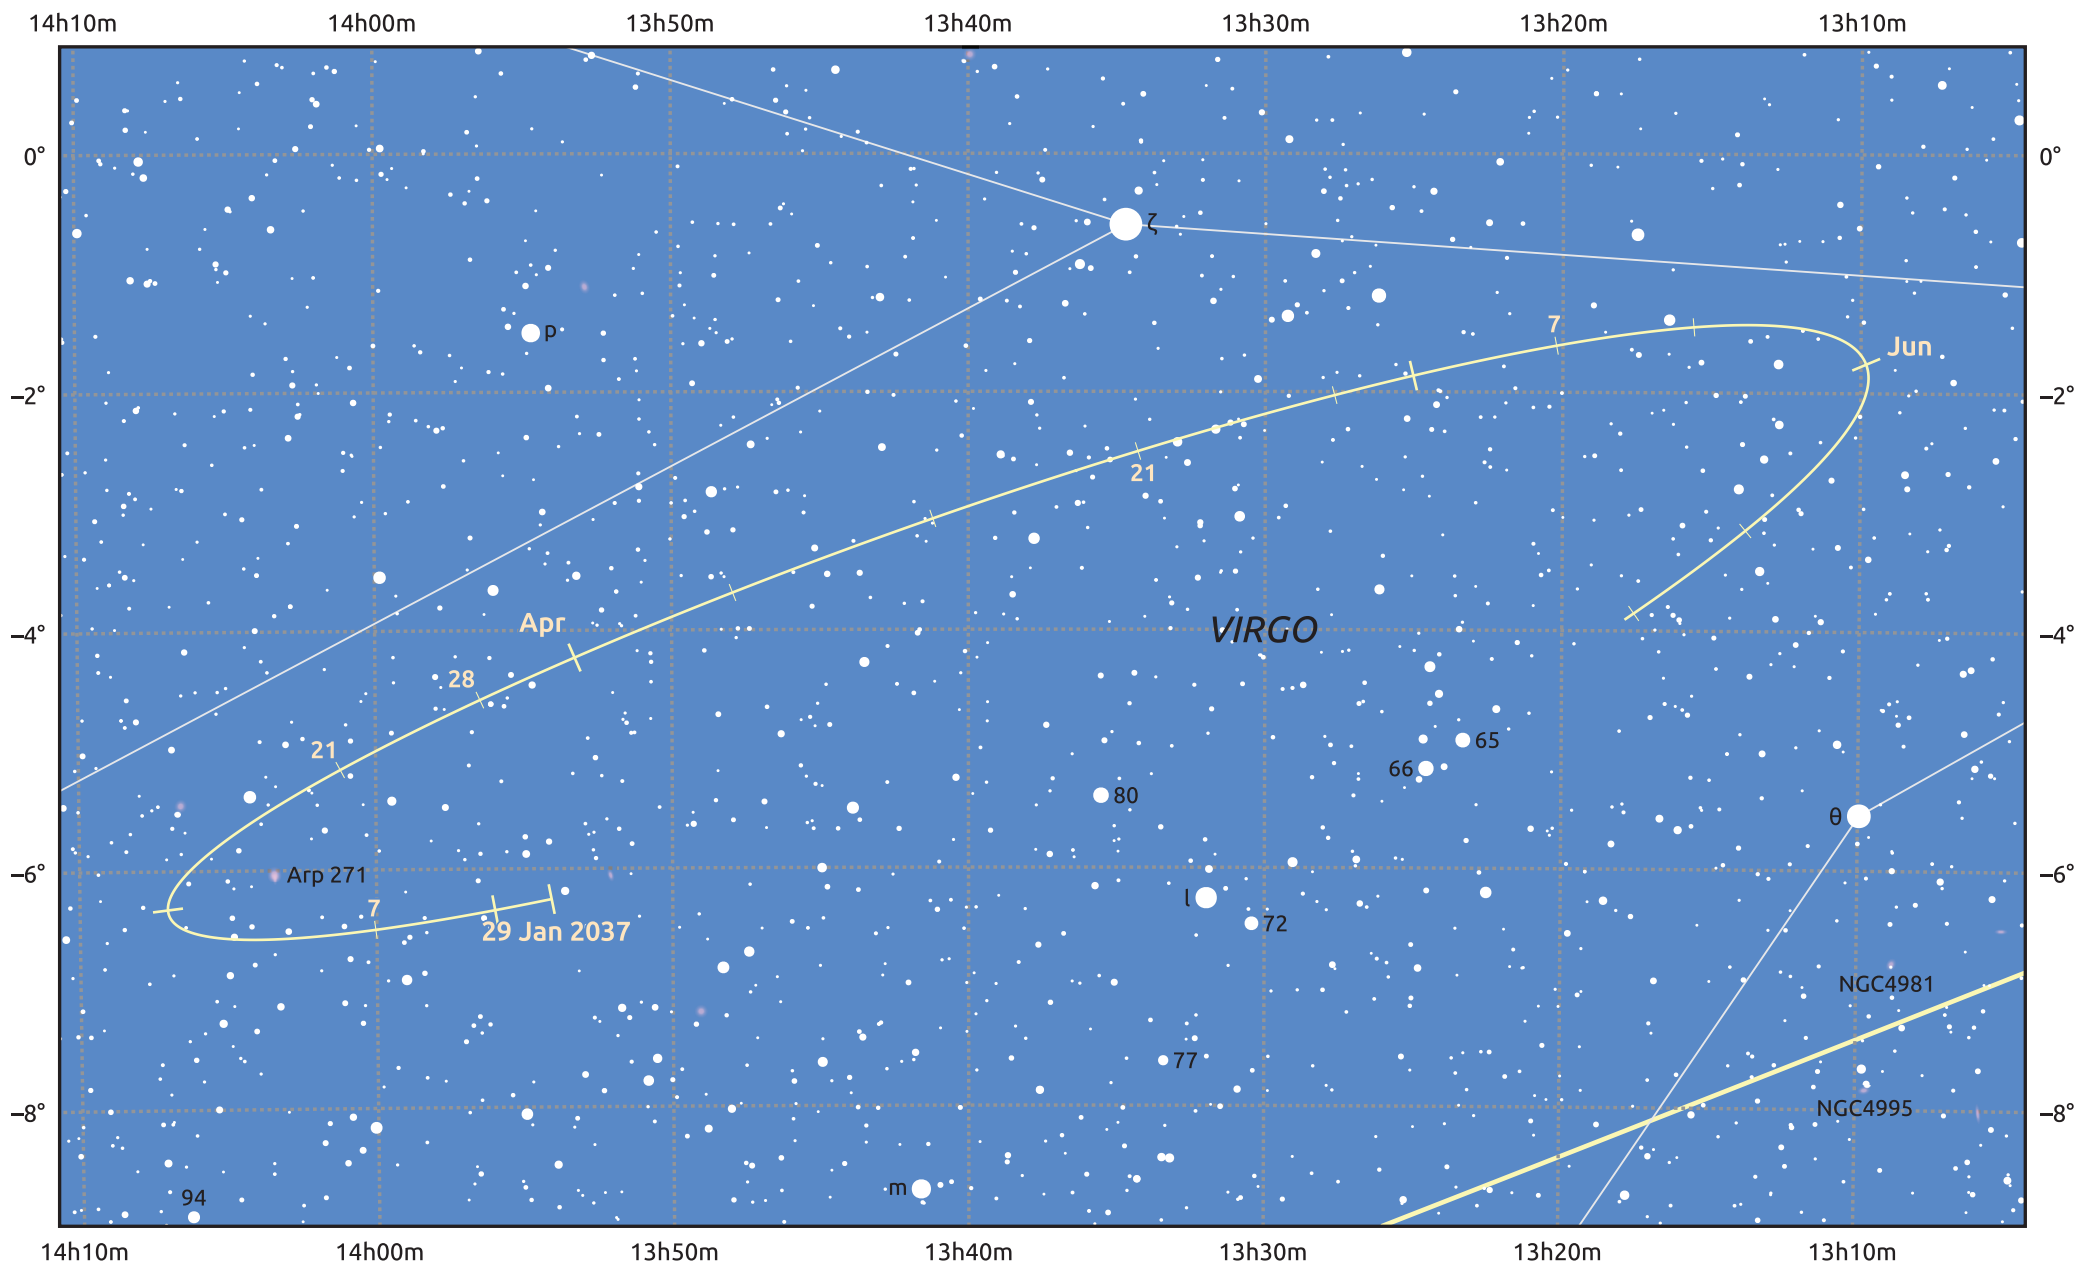

The path of Asteroid 40 Harmonia around opposition on 14 Apr 2037

© Dominic Ford 2011–2025. Date markers placed at midnight UTC. Downloaded from <https://in-the-sky.org>

Magnitude scale: 11.0 10.0 9.0 8.0 7.0 6.0 5.0 4.0 3.0

— Ecliptic Plane

Galaxy Bright nebula Open cluster Globular cluster Planetary nebula

Date	Mag	Phase
2037 Feb 1	11.0	96%
2037 Mar 1	10.5	97%
2037 Mar 19	10.0	99%
2037 Apr 1	9.7	100%
2037 May 1	9.7	99%
2037 Jun 1	10.4	97%