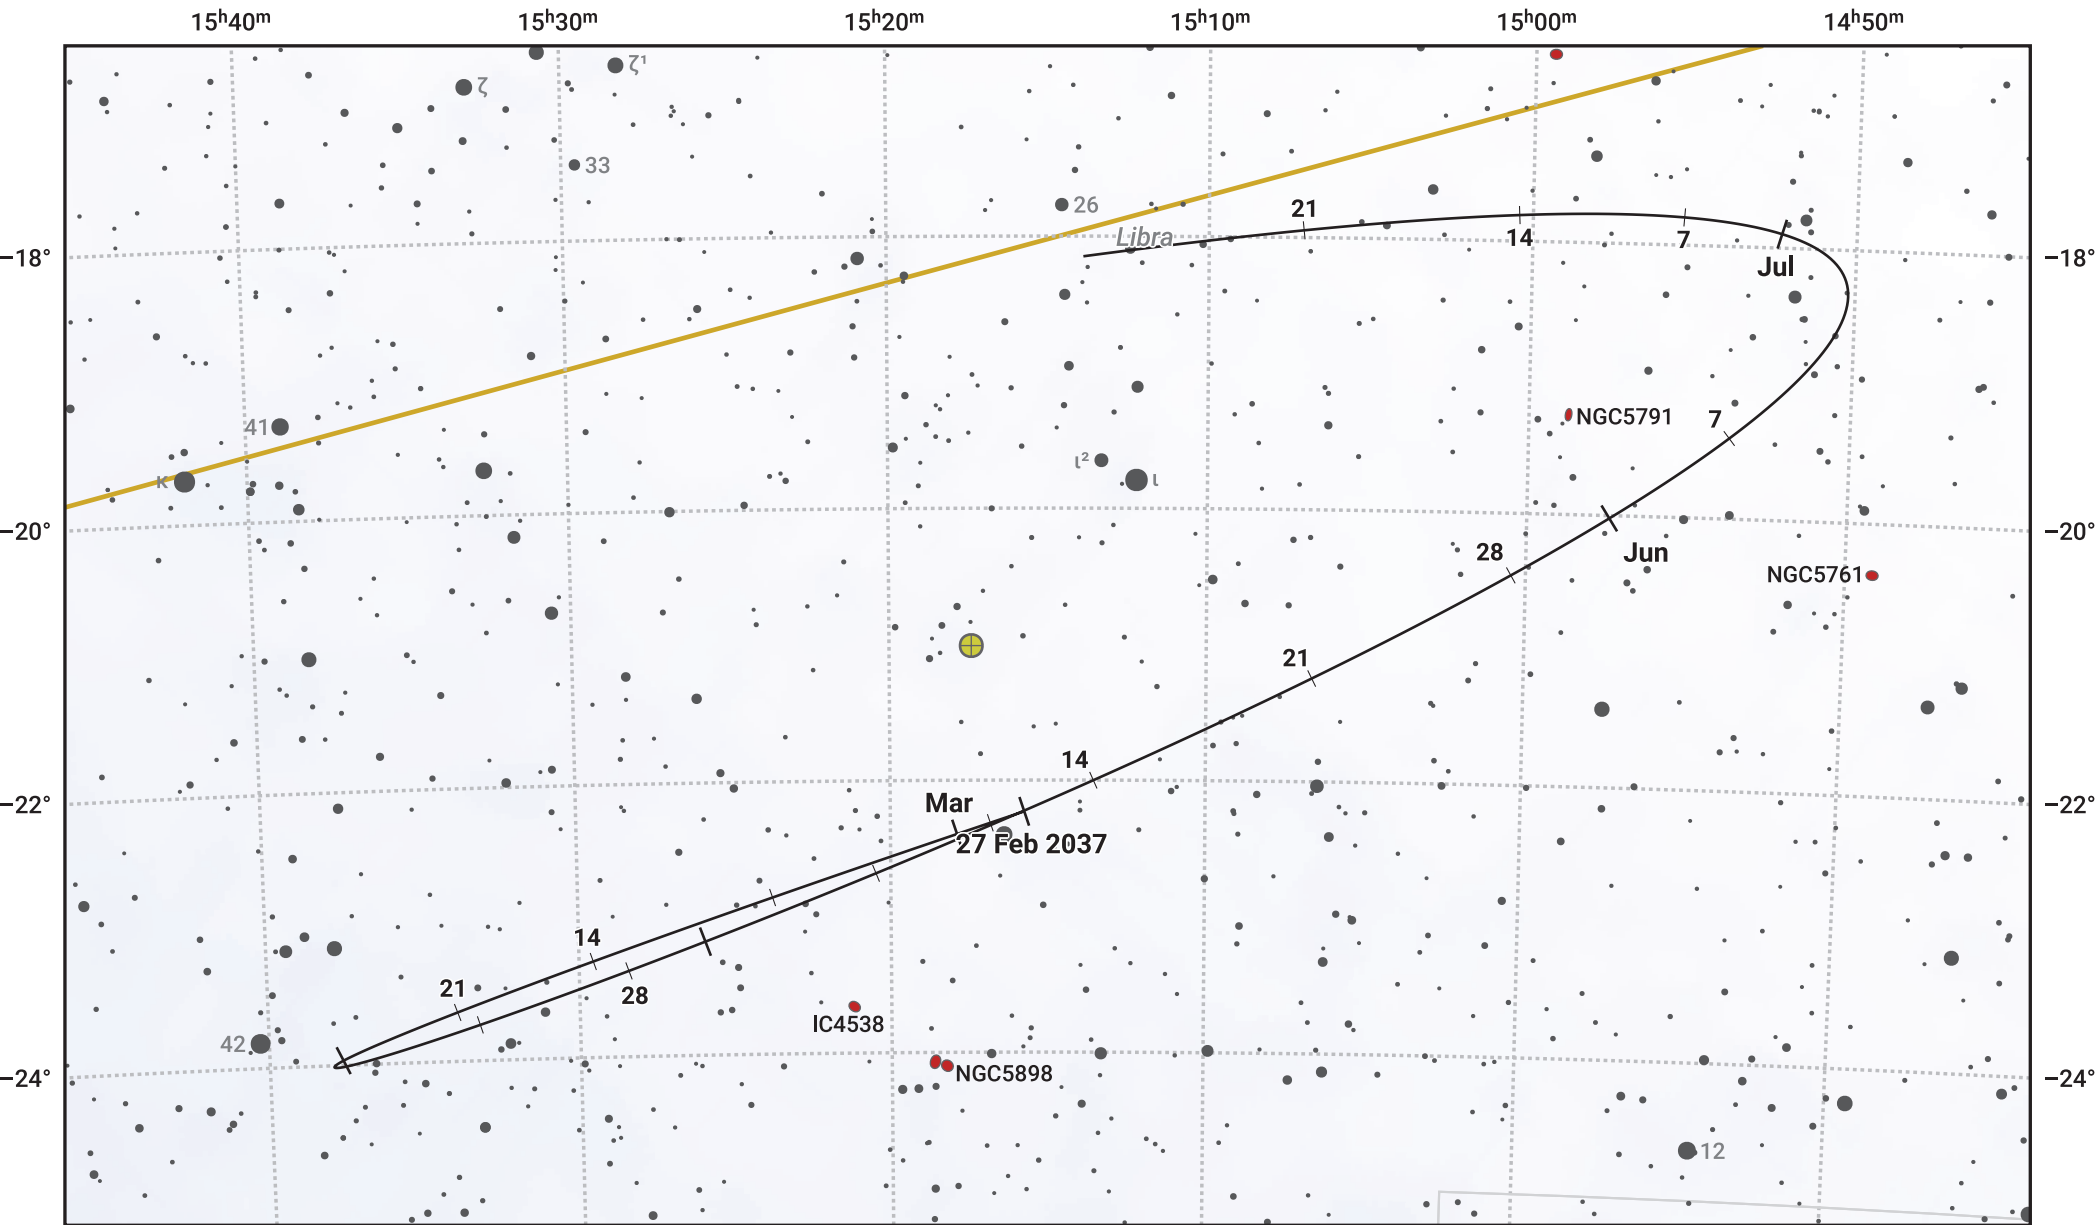

The path of Asteroid 43 Ariadne around opposition on 13 May 2037

© Dominic Ford 2011–2024. Date markers placed at midnight UTC. Downloaded from <https://in-the-sky.org>

Magnitude scale: · 10.0 · 9.0 · 8.0 · 7.0 · 6.0 · 5.0 ● 4.0

— Ecliptic Plane

● Galaxy ■ Bright nebula ● Open cluster ● Globular cluster

Date	Mag	Phase
2037 Mar 1	11.7	94%
2037 Apr 1	10.8	97%
2037 Apr 6	10.7	97%
2037 May 1	9.8	100%
2037 May 5	9.7	100%
2037 Jun 1	9.9	99%
2037 Jul 1	10.6	95%
2037 Jul 4	10.7	95%