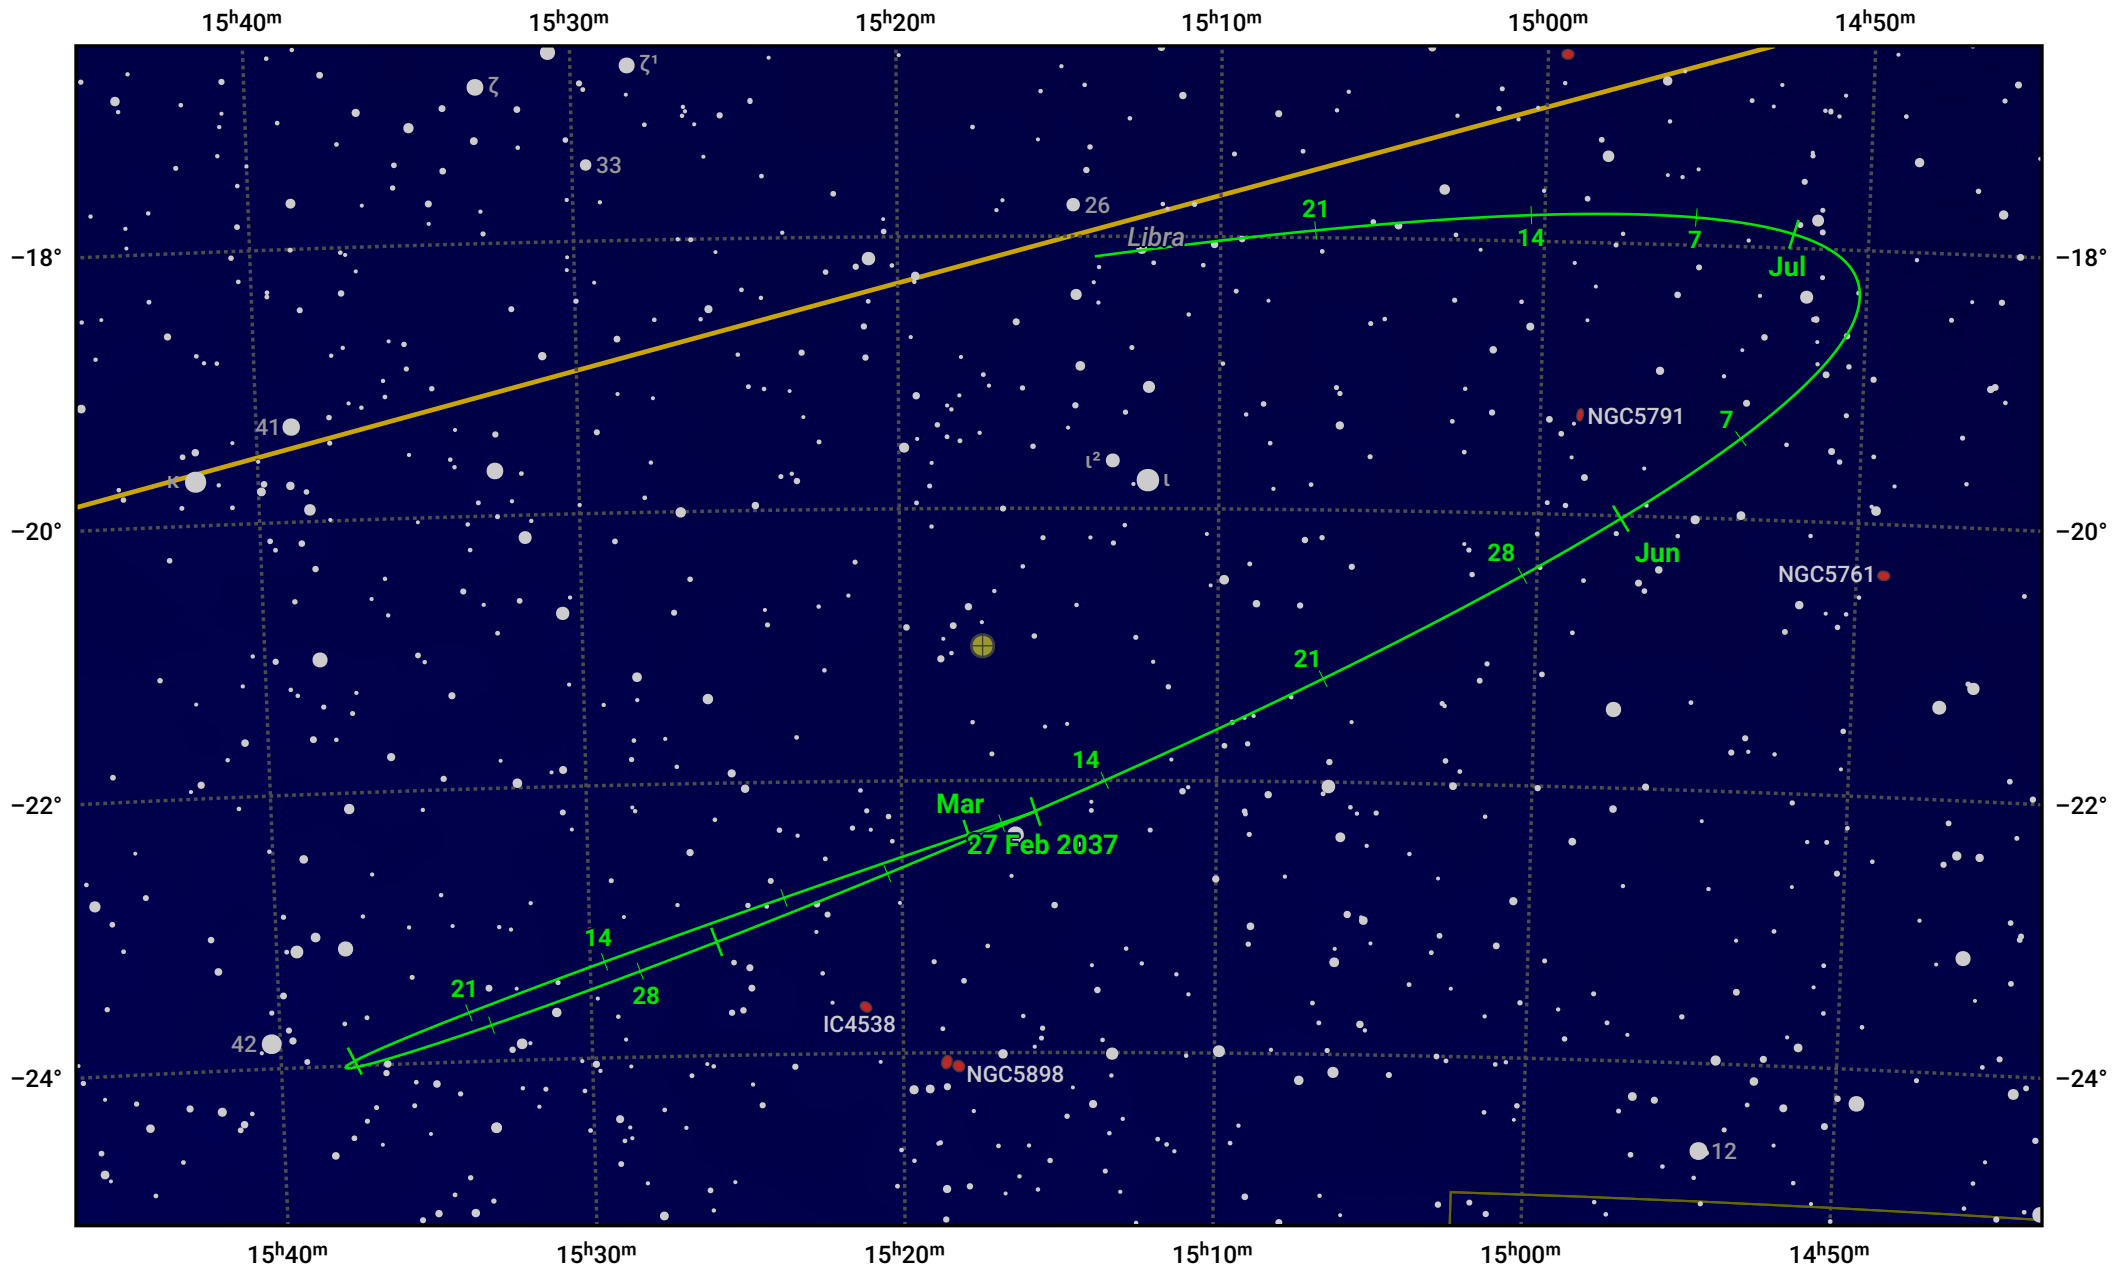

The path of Asteroid 43 Ariadne around opposition on 13 May 2037

© Dominic Ford 2011–2024. Date markers placed at midnight UTC. Downloaded from <https://in-the-sky.org>

Magnitude scale: · 10.0 · 9.0 · 8.0 · 7.0 · 6.0 ● 5.0 ● 4.0

— Ecliptic Plane

● Galaxy ■ Bright nebula ● Open cluster ● Globular cluster

Date	Mag	Phase
2037 Mar 1	11.7	94%
2037 Apr 1	10.8	97%
2037 Apr 6	10.7	97%
2037 May 1	9.8	100%
2037 May 5	9.7	100%
2037 Jun 1	9.9	99%
2037 Jul 1	10.6	95%
2037 Jul 4	10.7	95%