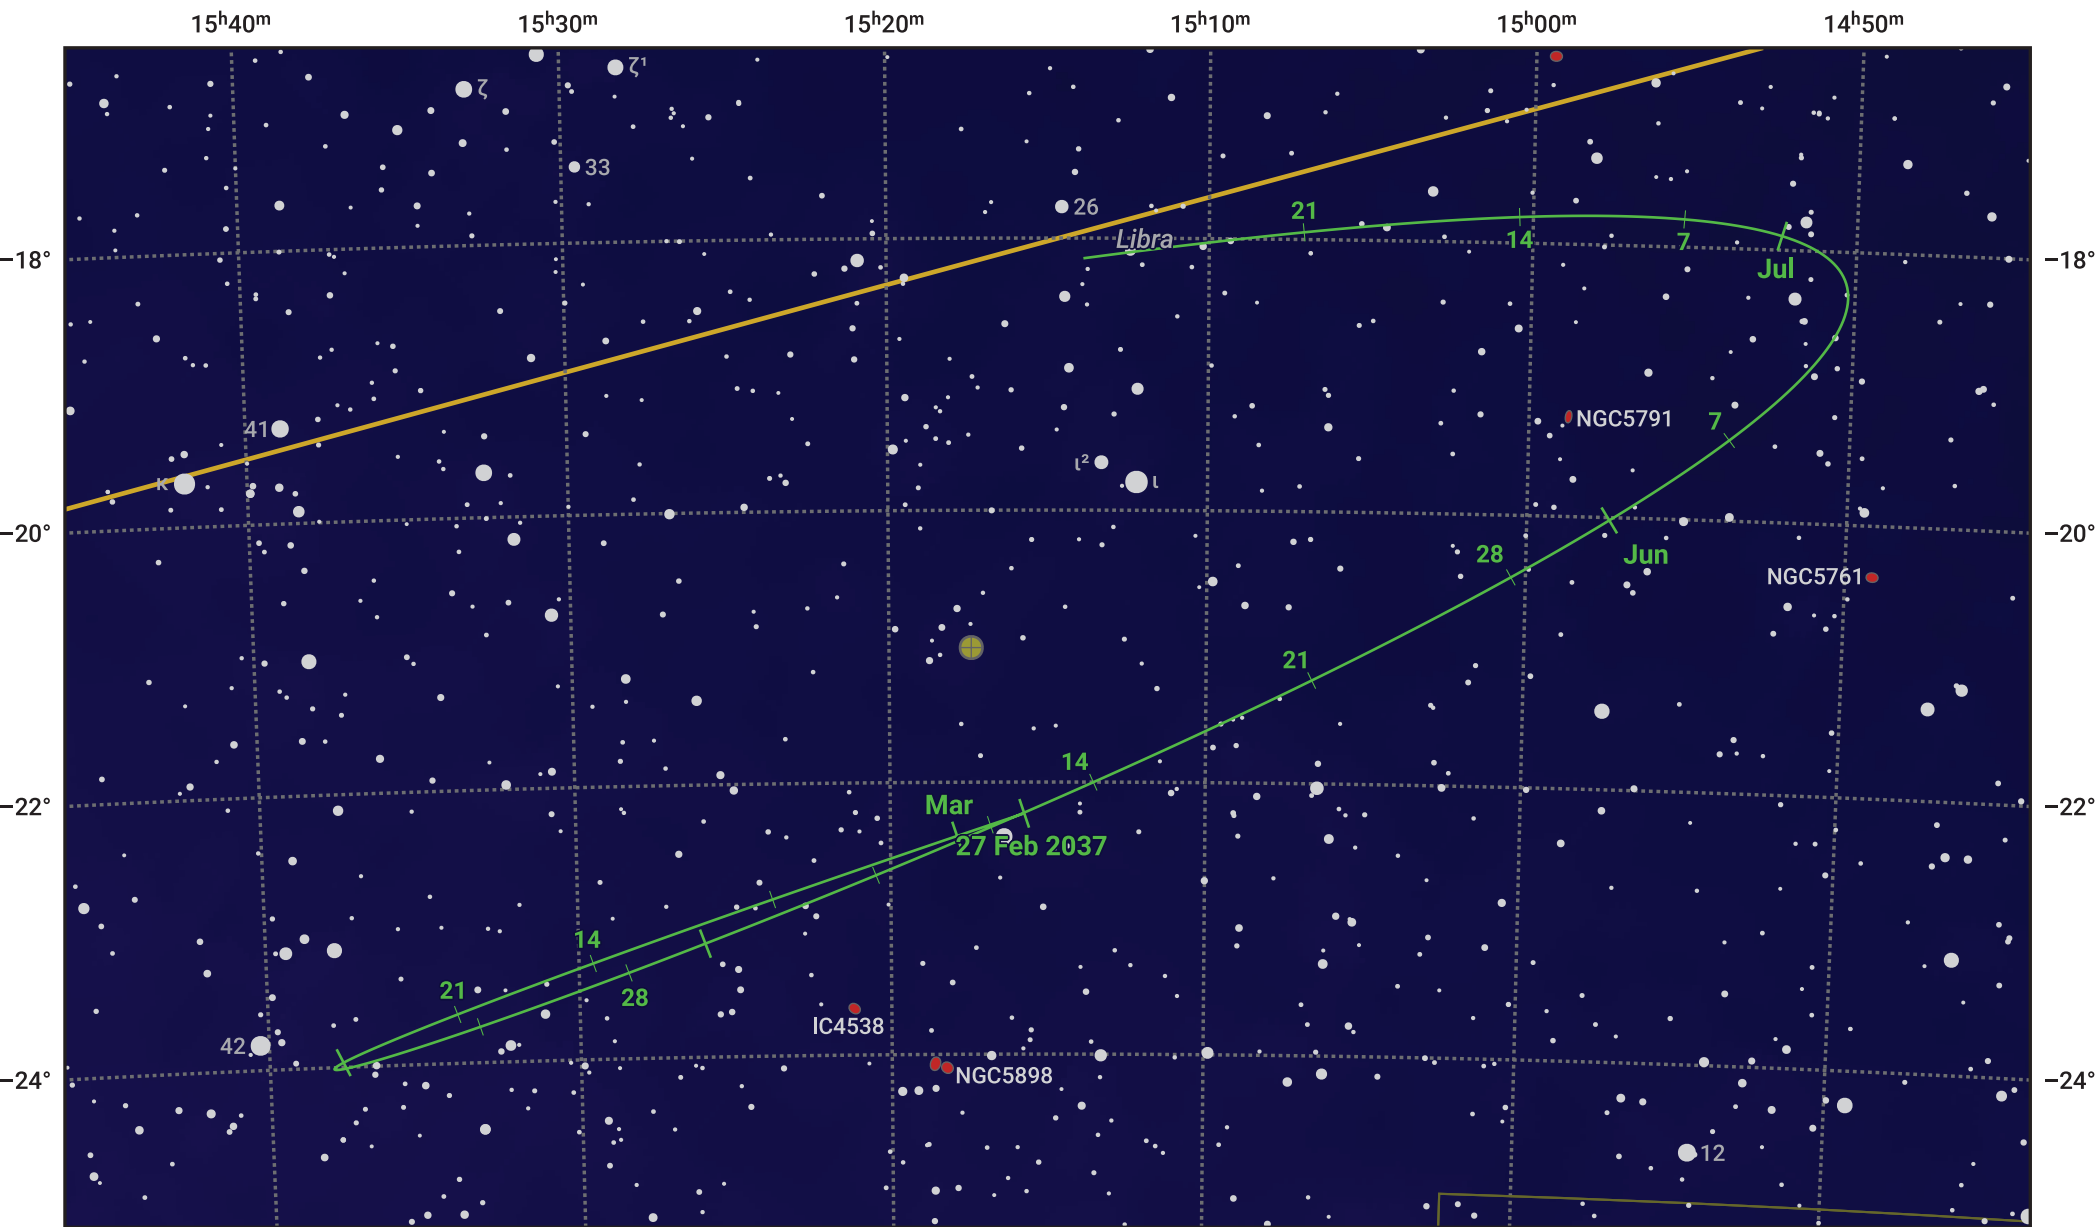

The path of Asteroid 43 Ariadne around opposition on 13 May 2037

© Dominic Ford 2011–2024. Date markers placed at midnight UTC. Downloaded from <https://in-the-sky.org>

Magnitude scale: 10.0 9.0 8.0 7.0 6.0 5.0 4.0

— Ecliptic Plane

Galaxy Bright nebula Open cluster Globular cluster

Date	Mag	Phase
2037 Mar 1	11.7	94%
2037 Apr 1	10.8	97%
2037 Apr 6	10.7	97%
2037 May 1	9.8	100%
2037 May 5	9.7	100%
2037 Jun 1	9.9	99%
2037 Jul 1	10.6	95%
2037 Jul 4	10.7	95%