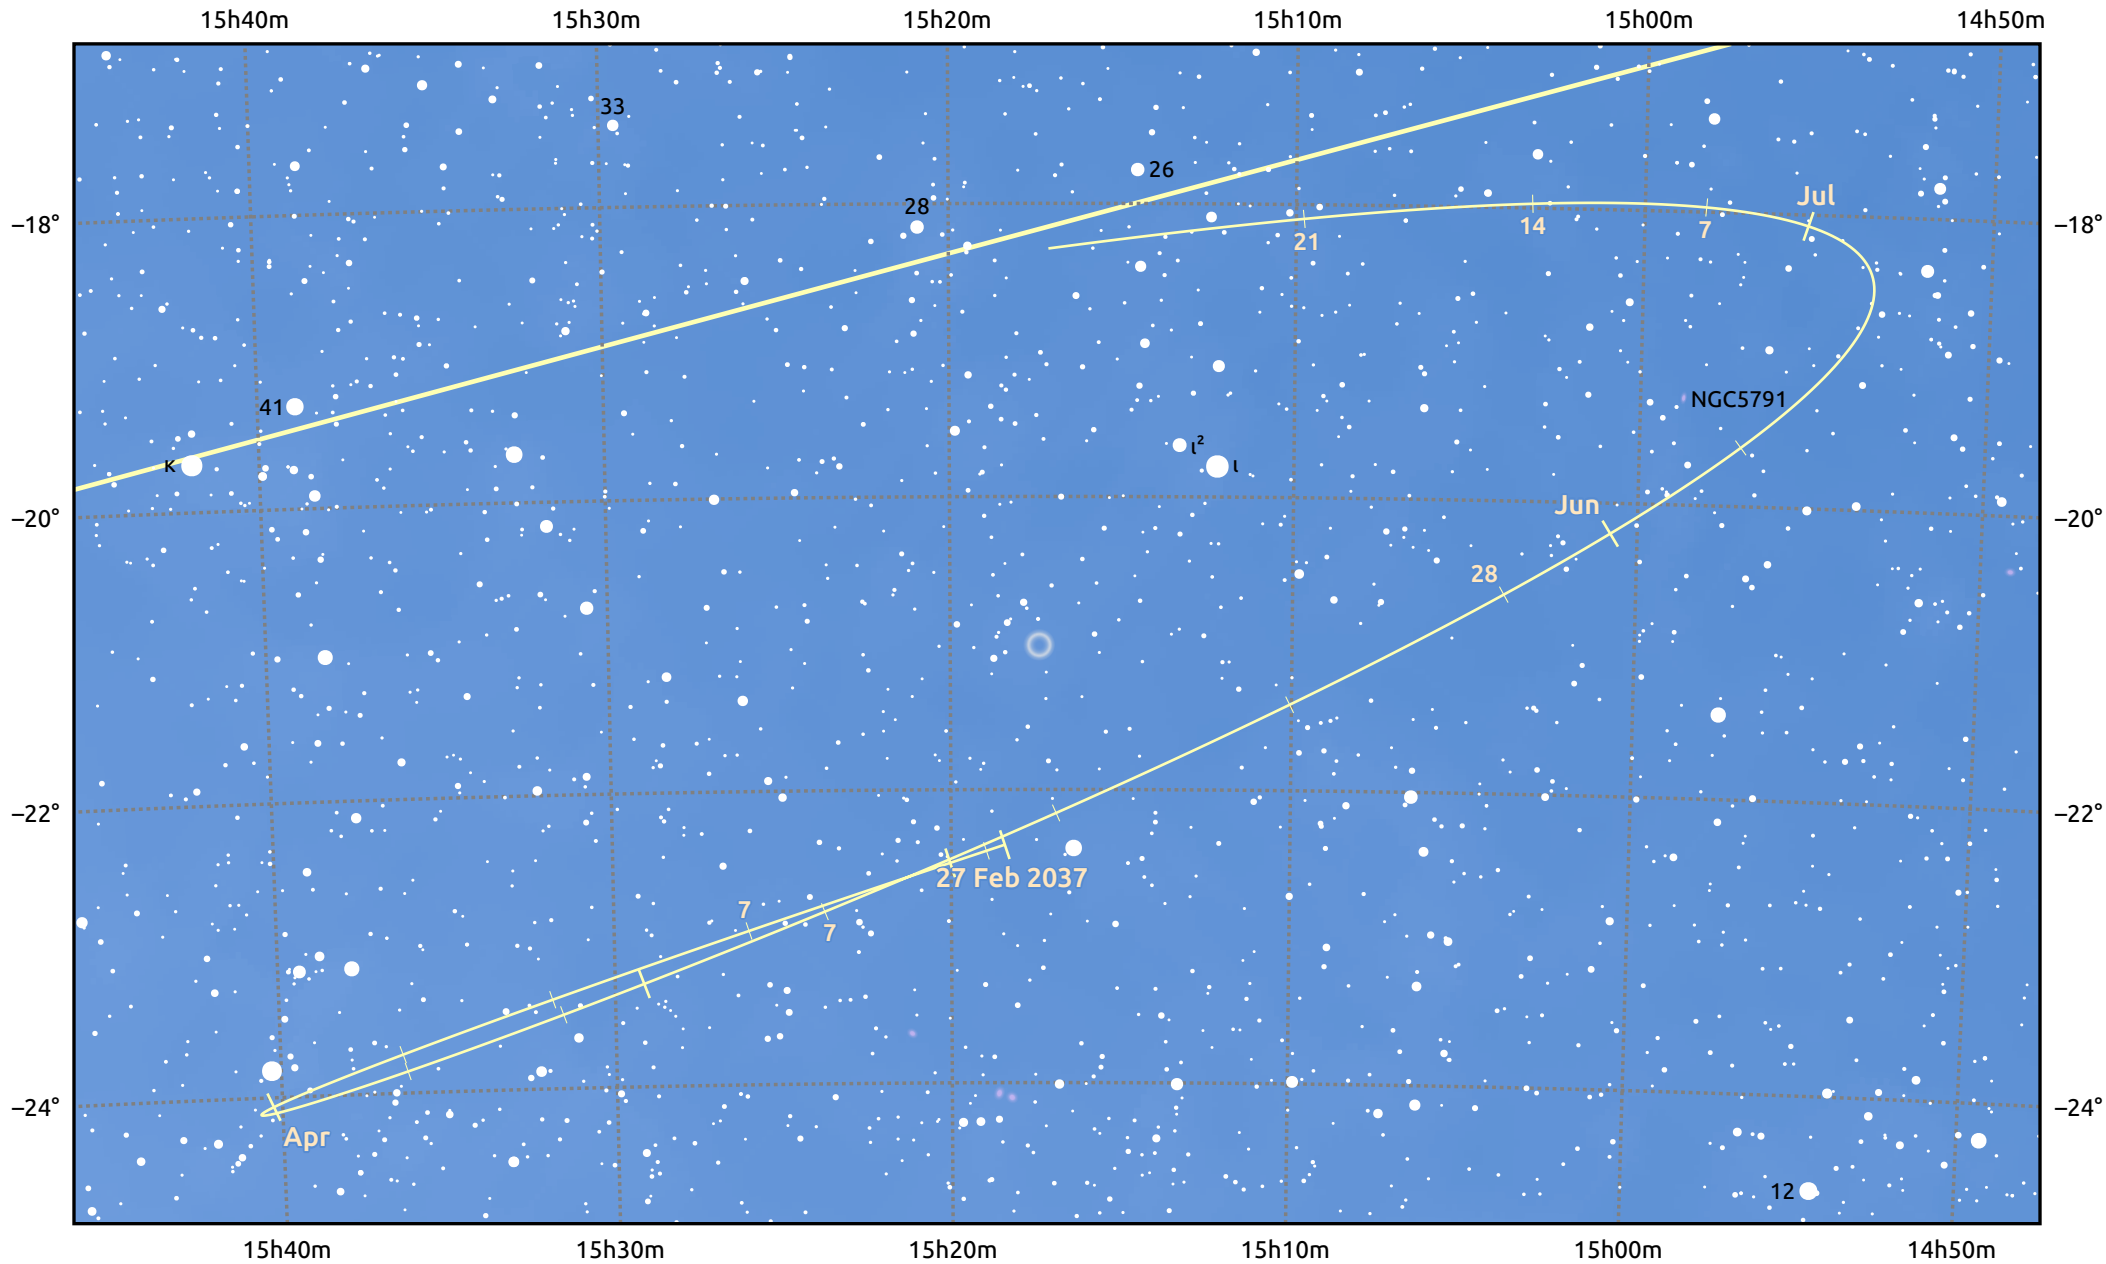

# The path of Asteroid 43 Ariadne around opposition on 13 May 2037

© Dominic Ford 2011–2025. Date markers placed at midnight UTC. Downloaded from <https://in-the-sky.org>

Magnitude scale: · 11.0 · 10.0 · 9.0 · 8.0 · 7.0 · 6.0 ● 5.0 ● 4.0

— Ecliptic Plane

Galaxy    Bright nebula    Open cluster    Globular cluster    Planetary nebula

Date	Mag	Phase
2037 Mar 1	11.7	94%
2037 Apr 1	10.9	97%
2037 Apr 6	10.7	97%
2037 May 1	9.9	100%
2037 May 6	9.7	100%
2037 Jun 1	9.9	99%
2037 Jul 1	10.6	95%
2037 Jul 4	10.7	95%