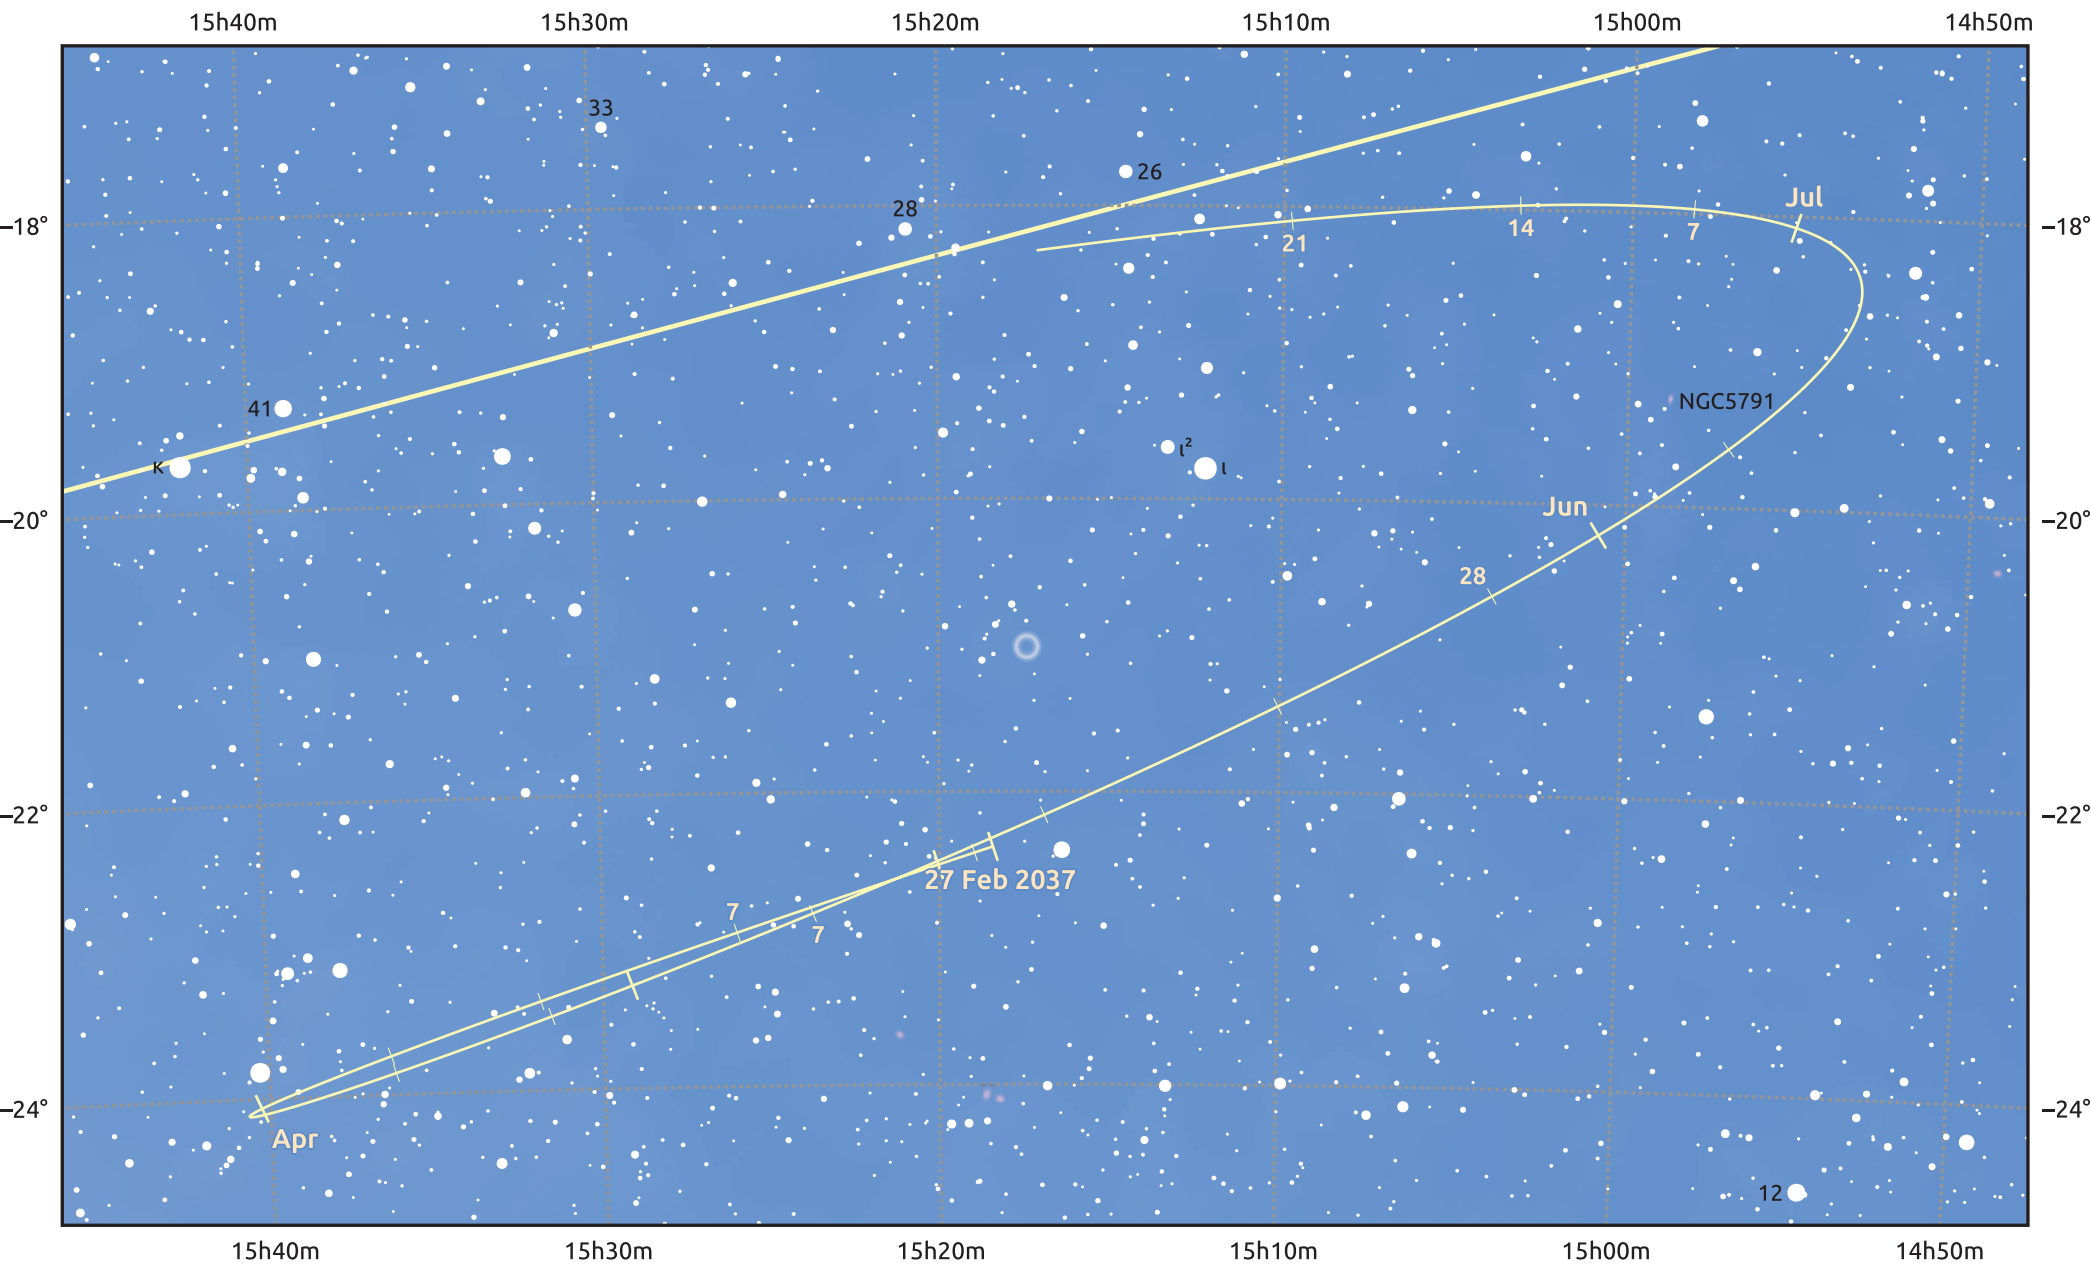

# The path of Asteroid 43 Ariadne around opposition on 13 May 2037

© Dominic Ford 2011–2025. Date markers placed at midnight UTC. Downloaded from <https://in-the-sky.org>

Magnitude scale: · 11.0 · 10.0 · 9.0 · 8.0 · 7.0 · 6.0 ● 5.0 ● 4.0

— Ecliptic Plane

Galaxy Bright nebula Open cluster Globular cluster Planetary nebula

Date	Mag	Phase
2037 Mar 1	11.7	94%
2037 Apr 1	10.9	97%
2037 Apr 6	10.7	97%
2037 May 1	9.9	100%
2037 May 6	9.7	100%
2037 Jun 1	9.9	99%
2037 Jul 1	10.6	95%
2037 Jul 4	10.7	95%