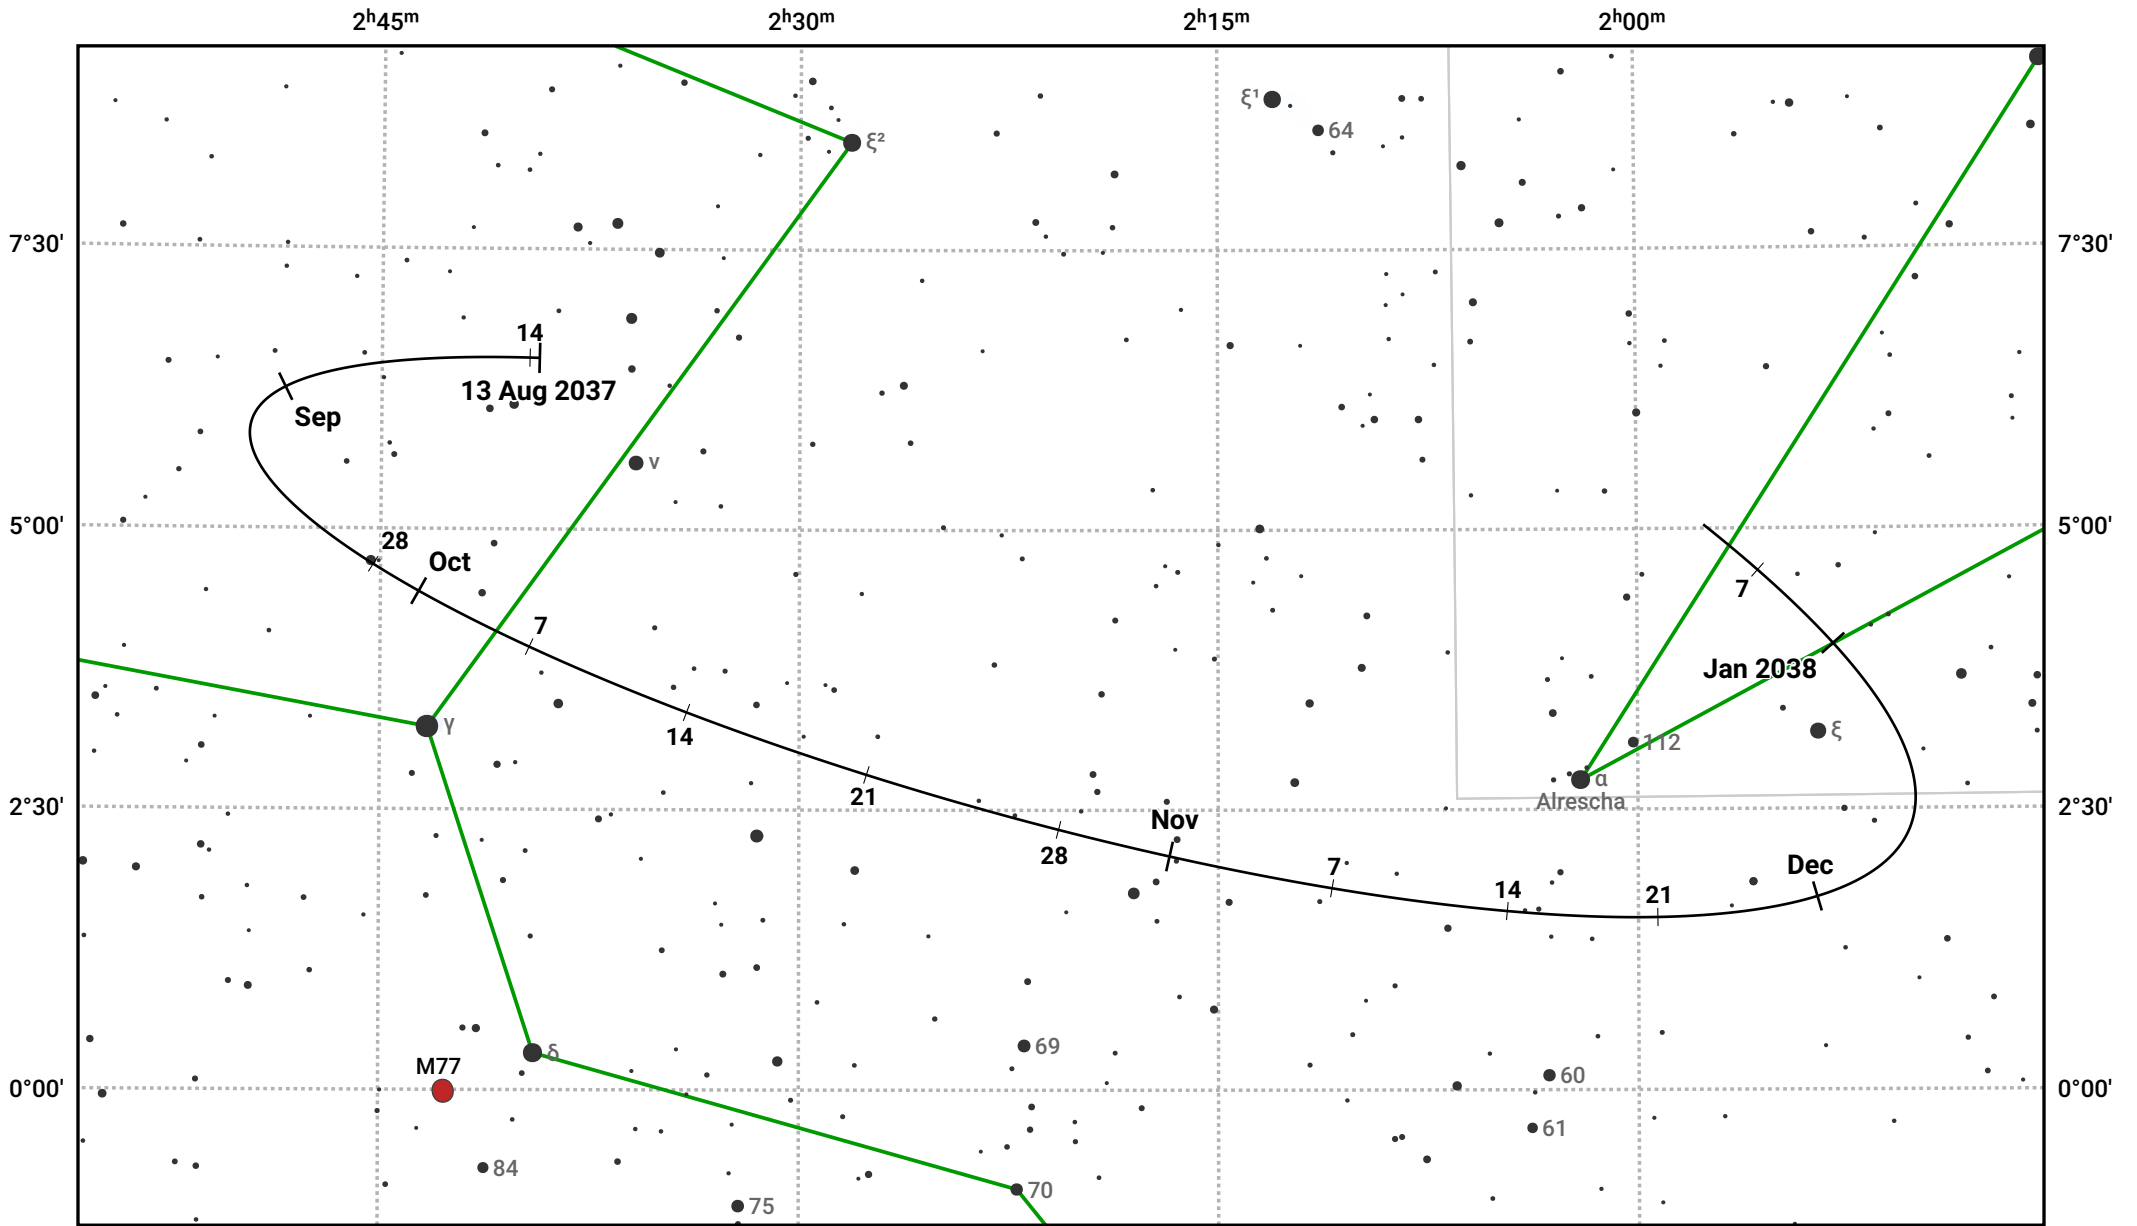

The path of Asteroid 4 Vesta around opposition on 27 Oct 2037

© Dominic Ford 2011–2024. Date markers placed at midnight UTC. Downloaded from <https://in-the-sky.org>

Magnitude scale: · 9.0 · 8.0 · 7.0 · 6.0 · 5.0 ● 4.0 ● 3.0

— Ecliptic Plane

● Galaxy ■ Bright nebula ● Open cluster ⊕ Globular cluster

Date	Mag	Phase
2037 Sep 1	7.6	97%
2037 Oct 1	7.0	99%
2037 Oct 8	6.9	99%
2037 Nov 1	6.6	100%
2037 Dec 1	7.3	98%
2037 Dec 29	7.9	97%
2038 Jan 1	7.9	96%