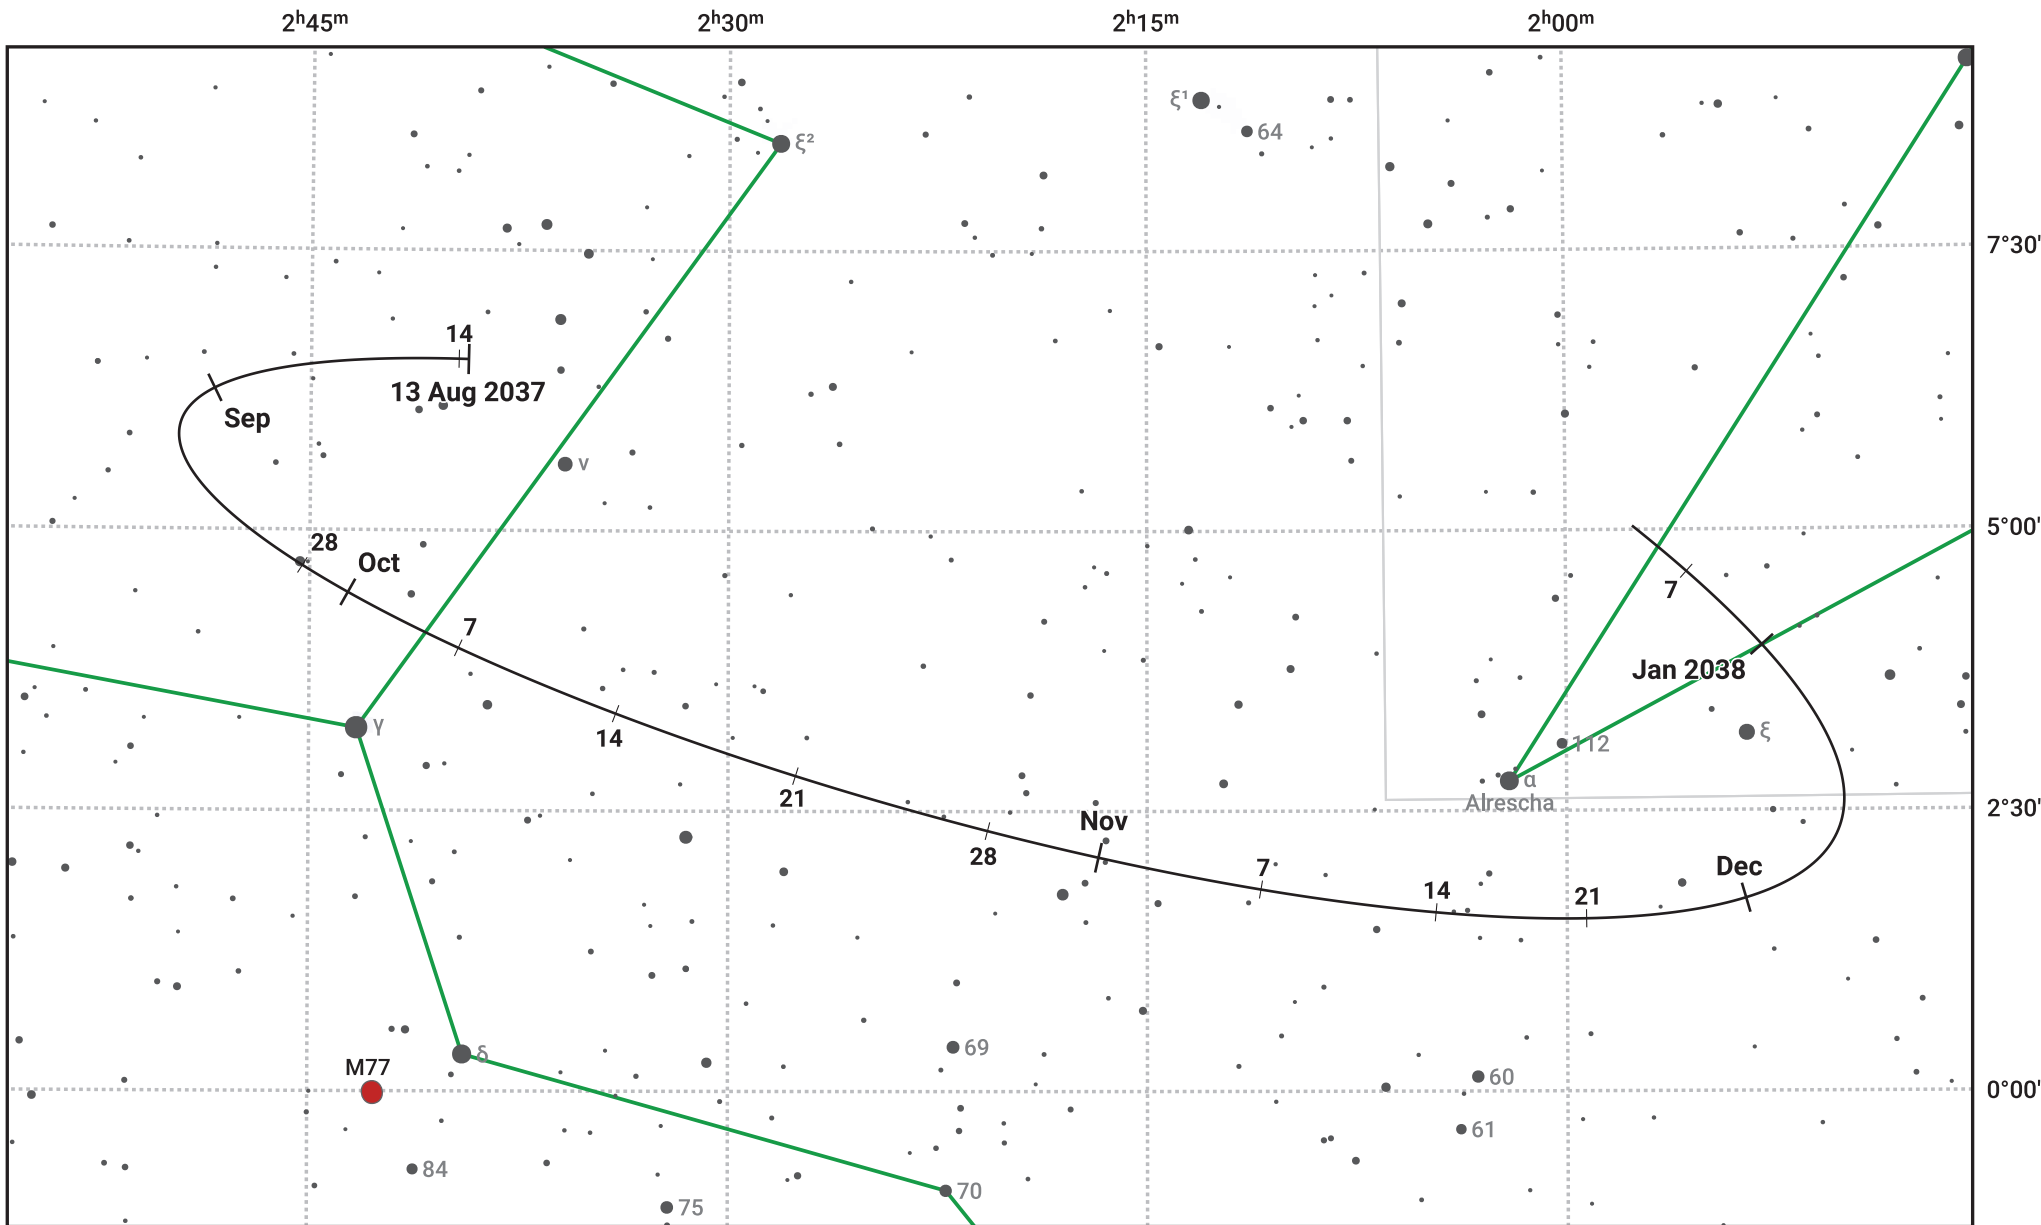

The path of Asteroid 4 Vesta around opposition on 27 Oct 2037

© Dominic Ford 2011–2024. Date markers placed at midnight UTC. Downloaded from <https://in-the-sky.org>

Magnitude scale: · 9.0 · 8.0 · 7.0 · 6.0 · 5.0 · 4.0 ● 3.0

— Ecliptic Plane

● Galaxy ■ Bright nebula ● Open cluster ⊕ Globular cluster

Date	Mag	Phase
2037 Sep 1	7.6	97%
2037 Oct 1	7.0	99%
2037 Oct 8	6.9	99%
2037 Nov 1	6.6	100%
2037 Dec 1	7.3	98%
2037 Dec 29	7.9	97%
2038 Jan 1	7.9	96%