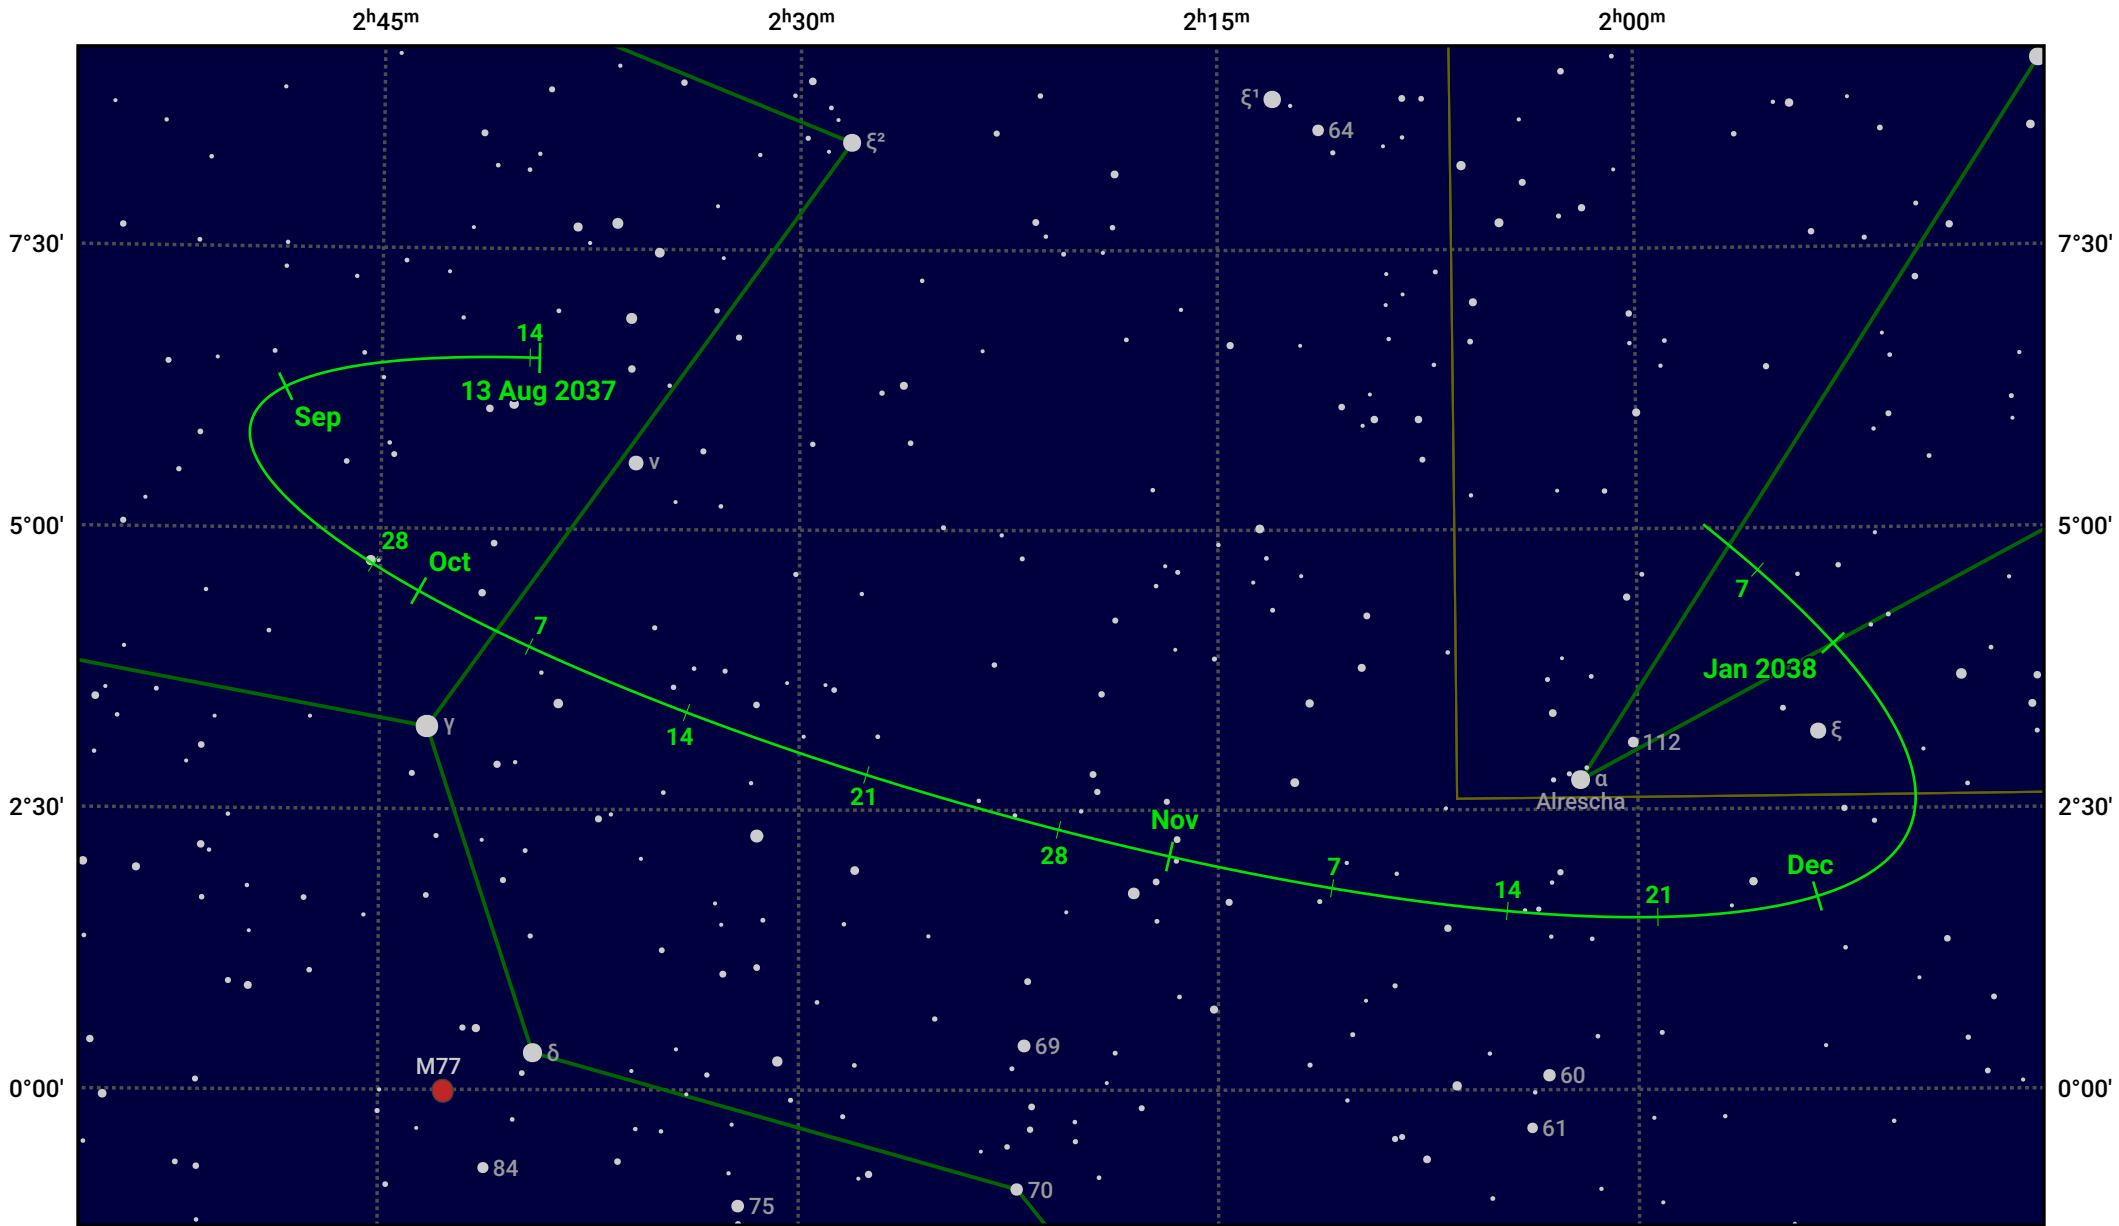

# The path of Asteroid 4 Vesta around opposition on 27 Oct 2037

© Dominic Ford 2011–2024. Date markers placed at midnight UTC. Downloaded from <https://in-the-sky.org>

Magnitude scale: · 9.0 · 8.0 · 7.0 · 6.0 · 5.0 · 4.0 · 3.0

— Ecliptic Plane

● Galaxy    ■ Bright nebula    ● Open cluster    ● Globular cluster

Date	Mag	Phase
2037 Sep 1	7.6	97%
2037 Oct 1	7.0	99%
2037 Oct 8	6.9	99%
2037 Nov 1	6.6	100%
2037 Dec 1	7.3	98%
2037 Dec 29	7.9	97%
2038 Jan 1	7.9	96%