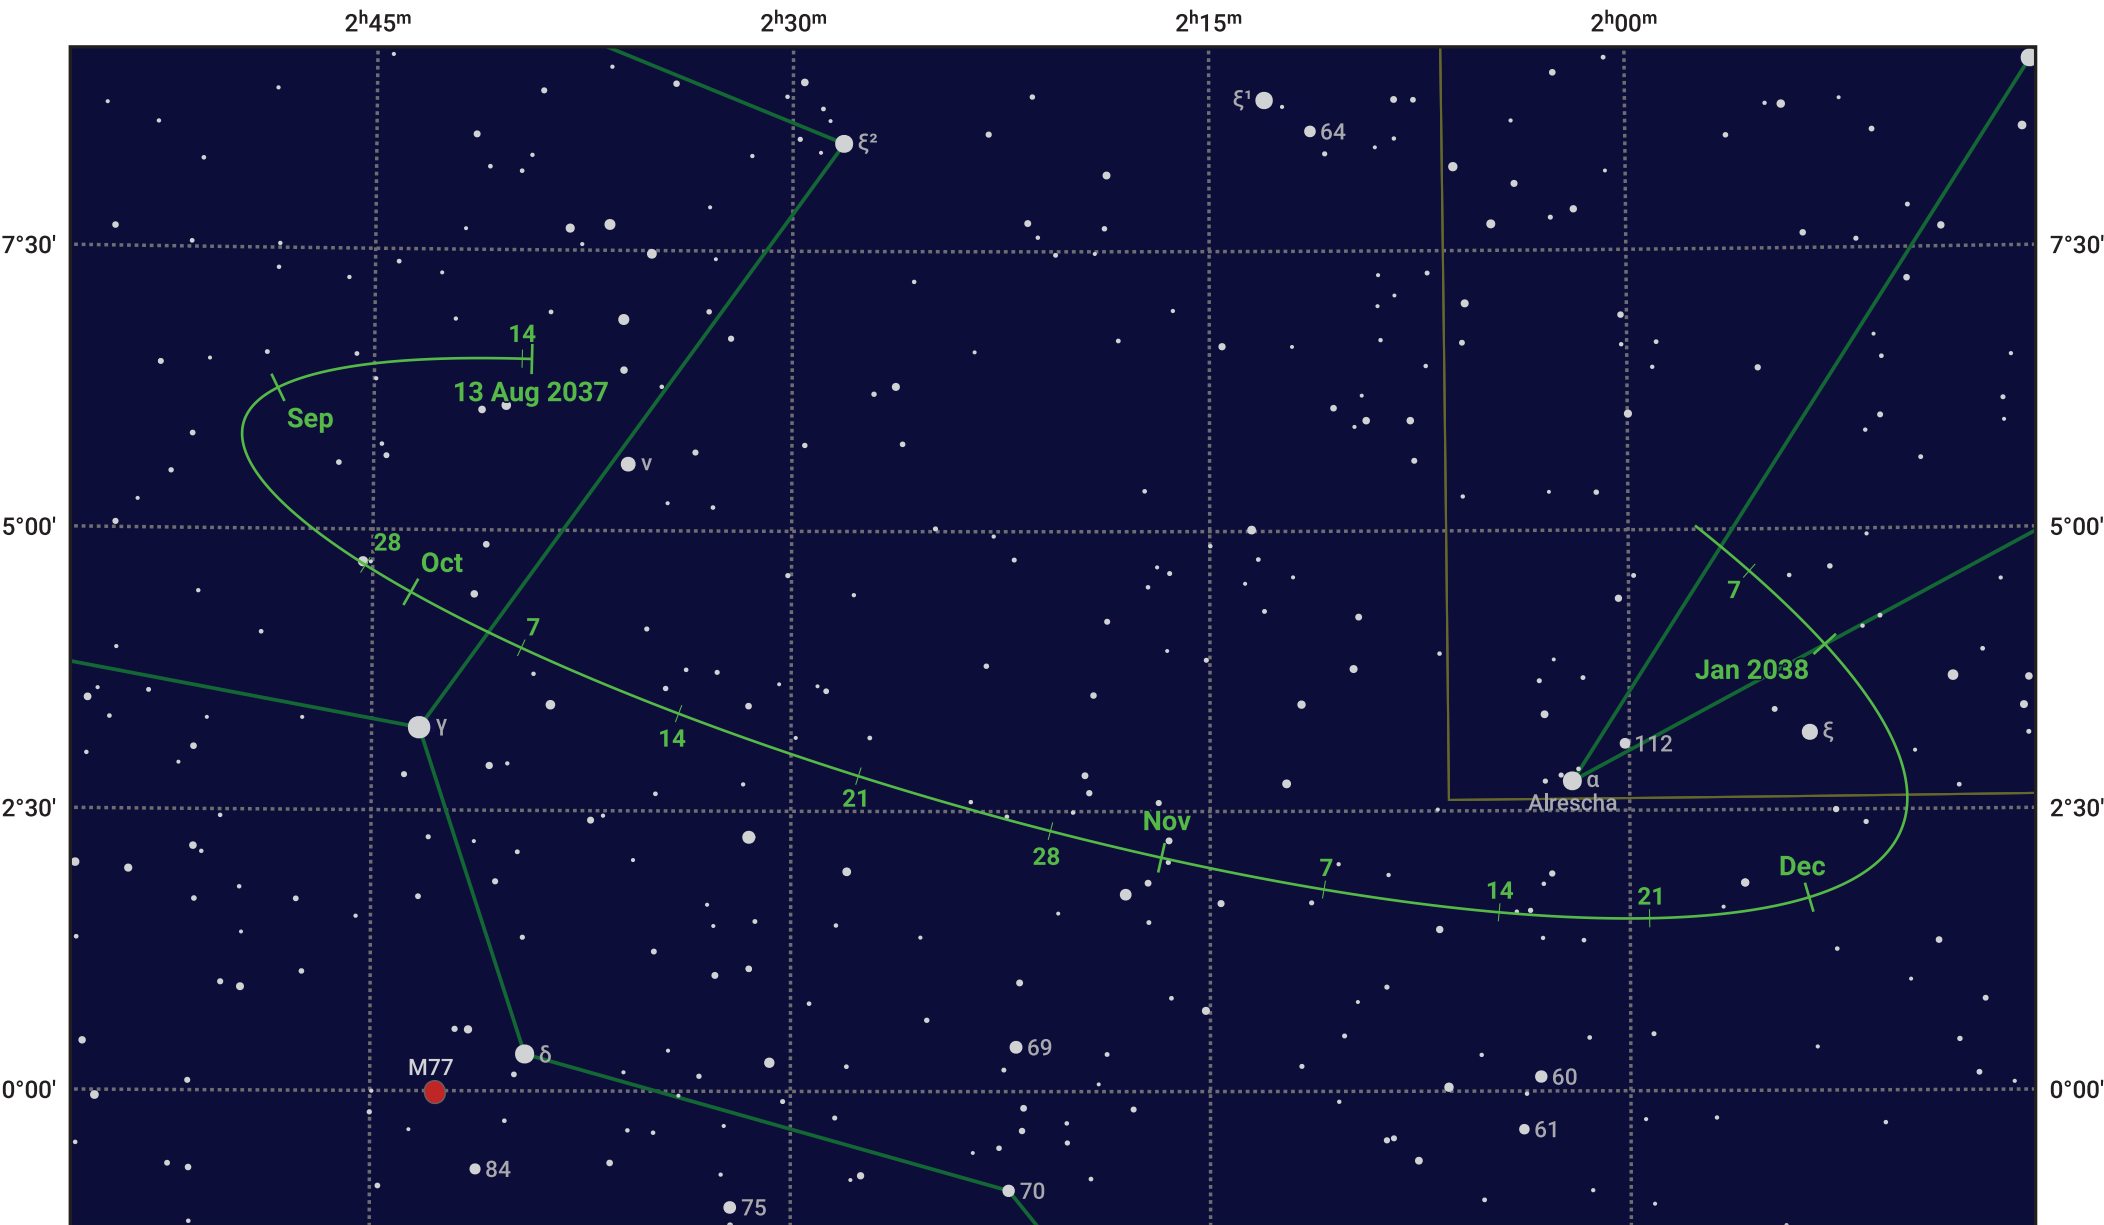

# The path of Asteroid 4 Vesta around opposition on 27 Oct 2037

© Dominic Ford 2011–2024. Date markers placed at midnight UTC. Downloaded from <https://in-the-sky.org>

Magnitude scale: ● 9.0 ● 8.0 ● 7.0 ● 6.0 ● 5.0 ● 4.0 ● 3.0

— Ecliptic Plane

● Galaxy ● Bright nebula ● Open cluster ● Globular cluster

Date	Mag	Phase
2037 Sep 1	7.6	97%
2037 Oct 1	7.0	99%
2037 Oct 8	6.9	99%
2037 Nov 1	6.6	100%
2037 Dec 1	7.3	98%
2037 Dec 29	7.9	97%
2038 Jan 1	7.9	96%