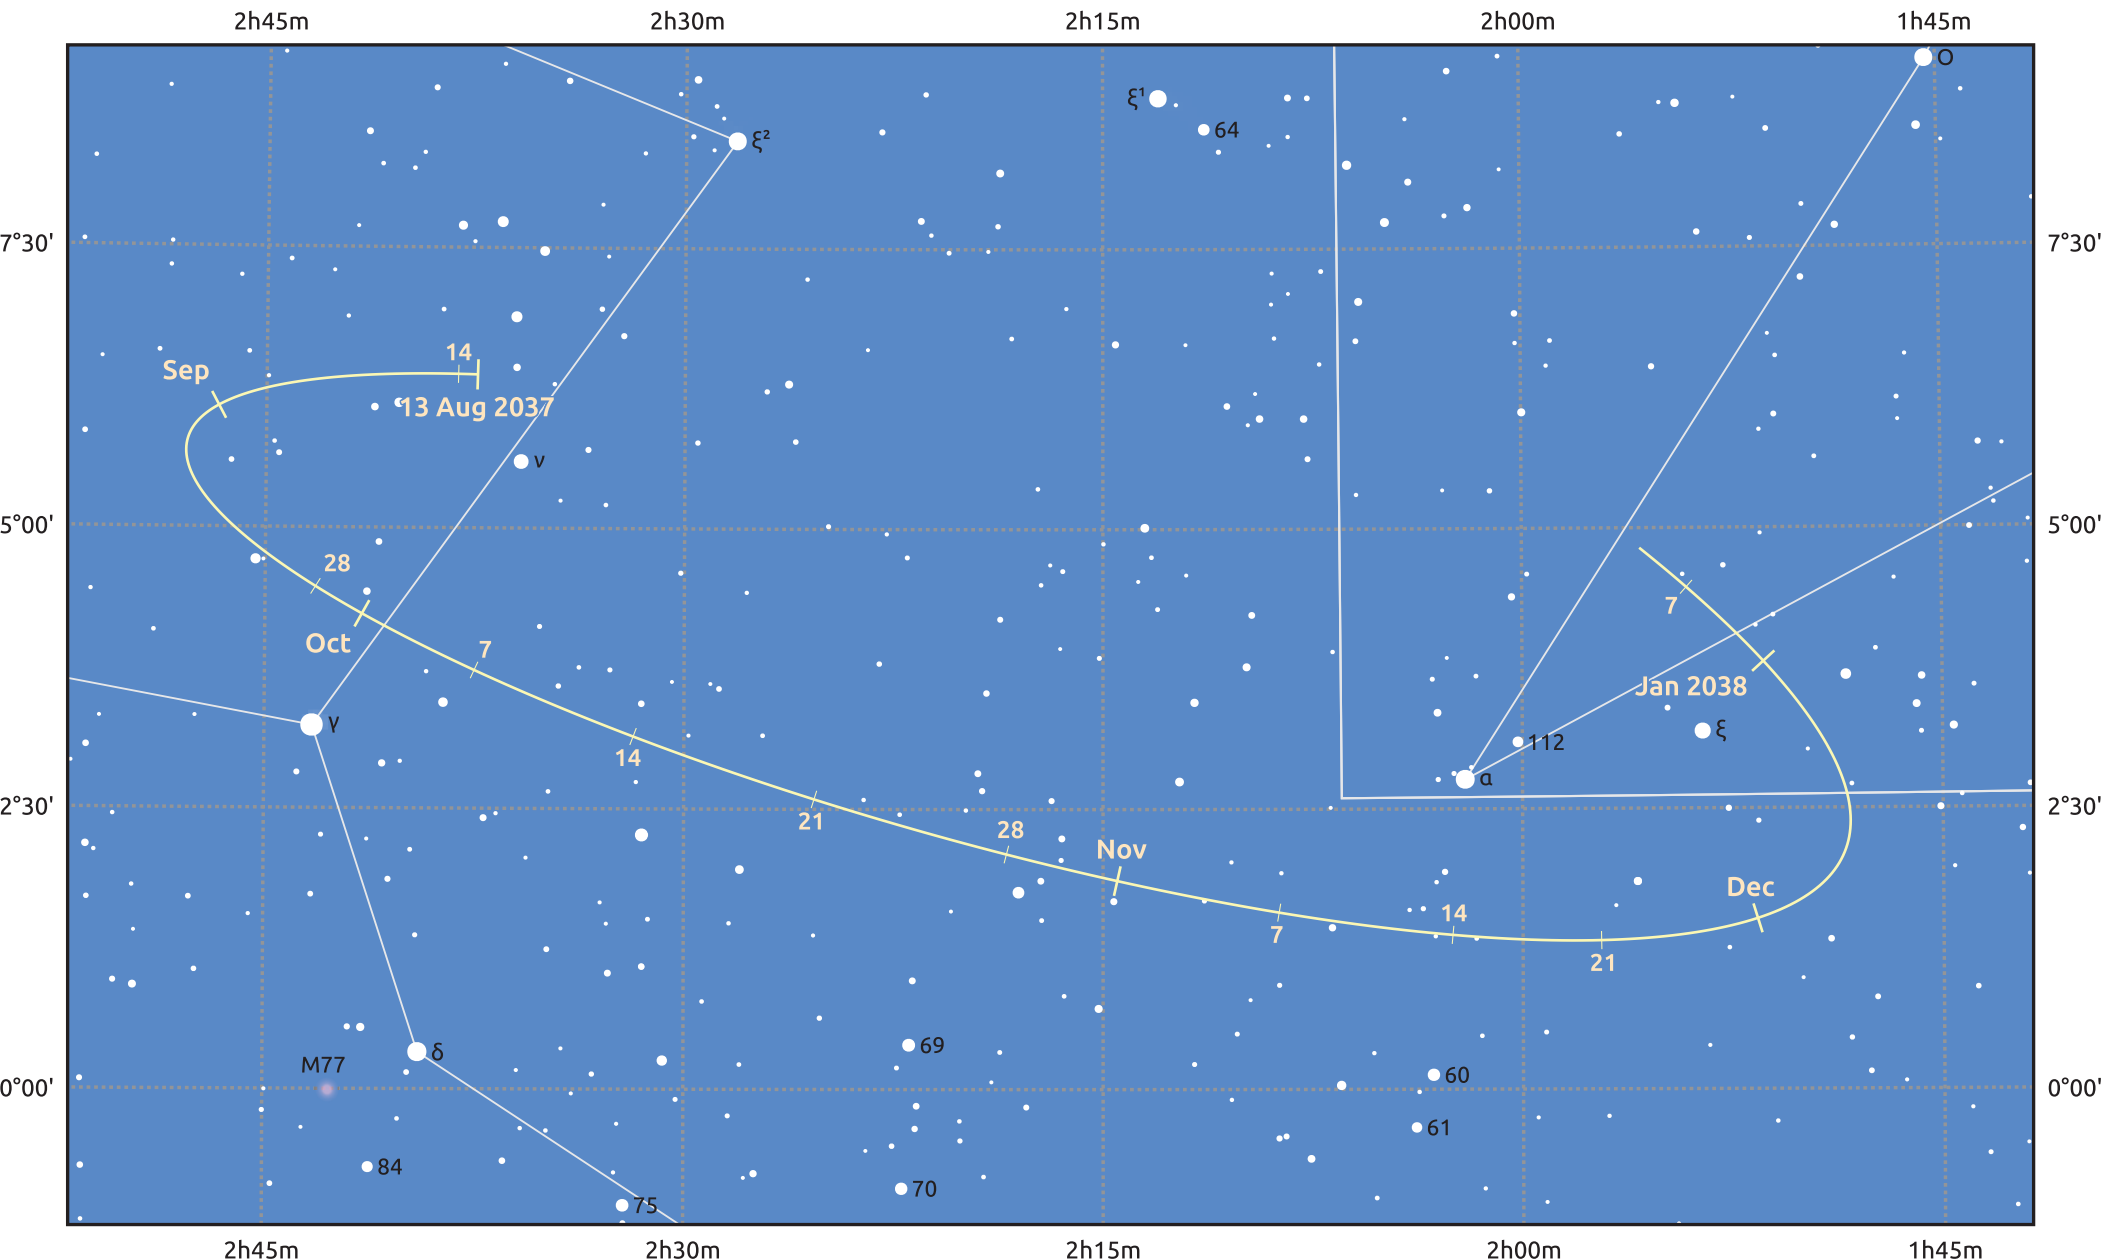

# The path of Asteroid 4 Vesta around opposition on 27 Oct 2037

© Dominic Ford 2011–2025. Date markers placed at midnight UTC. Downloaded from <https://in-the-sky.org>

Magnitude scale: • 9.0 • 8.0 • 7.0 • 6.0 • 5.0 • 4.0 • 3.0

— Ecliptic Plane

Galaxy    Bright nebula    Open cluster    Globular cluster    Planetary nebula

Date	Mag	Phase
2037 Sep 1	7.6	97%
2037 Oct 1	7.0	99%
2037 Oct 7	6.9	99%
2037 Nov 1	6.6	100%
2037 Dec 1	7.3	98%
2037 Dec 29	7.9	97%
2038 Jan 1	7.9	96%