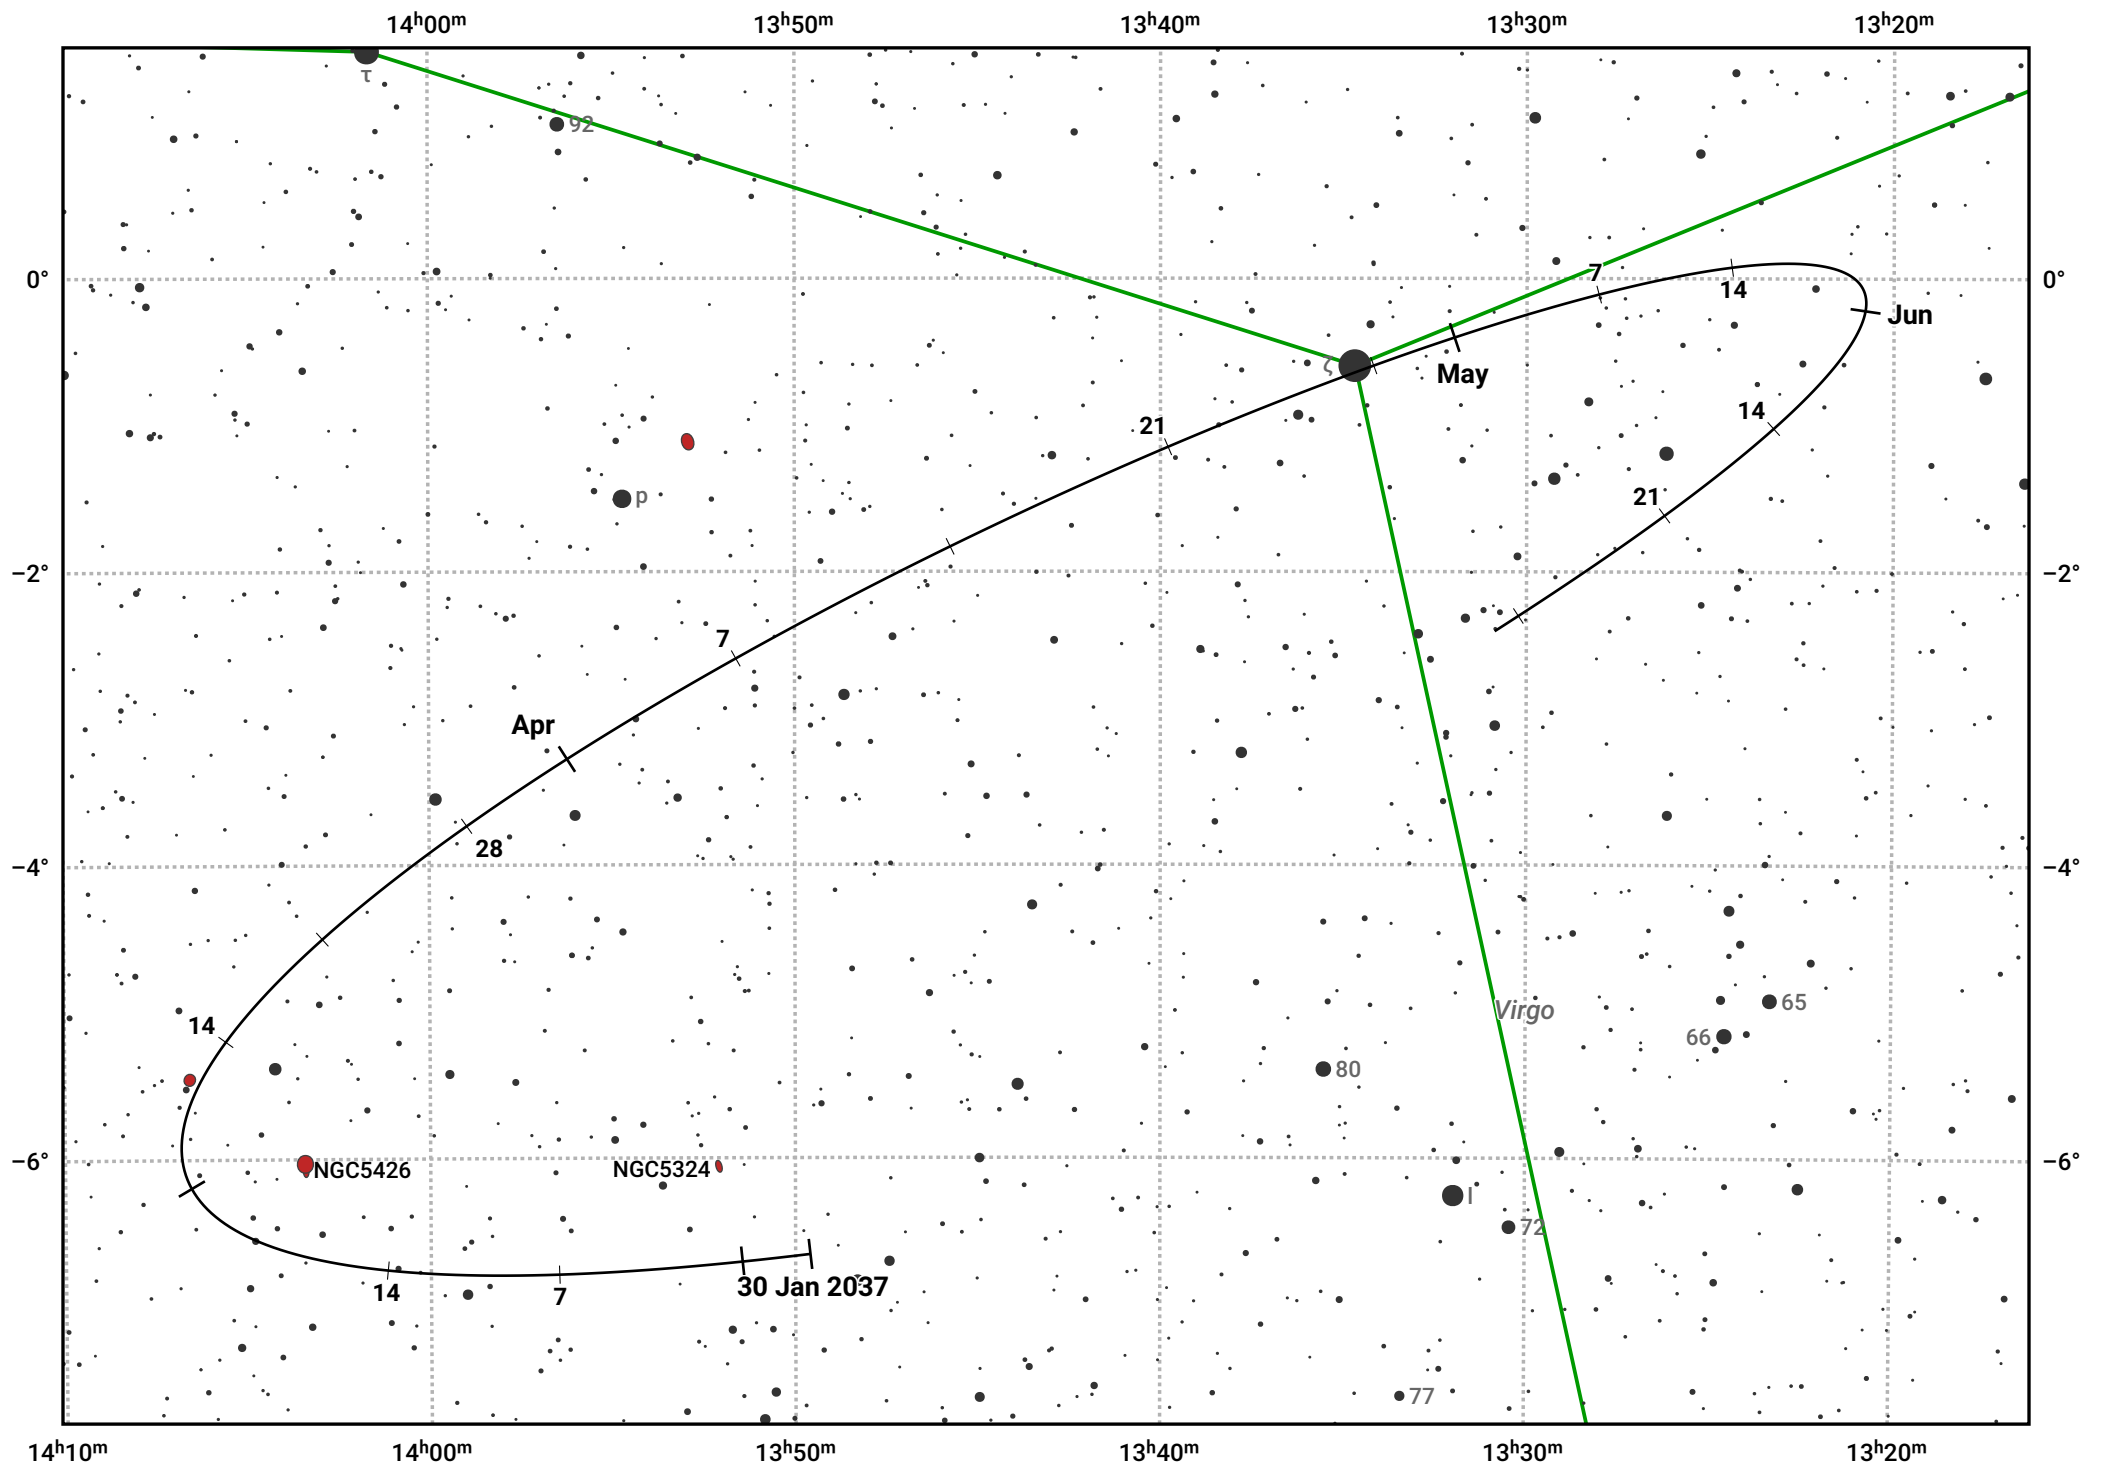

The path of Asteroid 5 Astraea around opposition on 15 Apr 2037

© Dominic Ford 2011–2024. Date markers placed at midnight UTC. Downloaded from <https://in-the-sky.org>

Magnitude scale: · 11.0 · 10.0 · 9.0 · 8.0 · 7.0 · 6.0 · 5.0 · 4.0 · 3.0

— Ecliptic Plane

● Galaxy ■ Bright nebula ● Open cluster ⊕ Globular cluster

Date	Mag	Phase
2037 Feb 1	11.1	95%
2037 Mar 1	10.6	97%
2037 Mar 25	10.1	99%
2037 Apr 1	9.9	99%
2037 May 1	10.1	99%
2037 Jun 1	10.9	97%
2037 Jun 8	11.1	97%