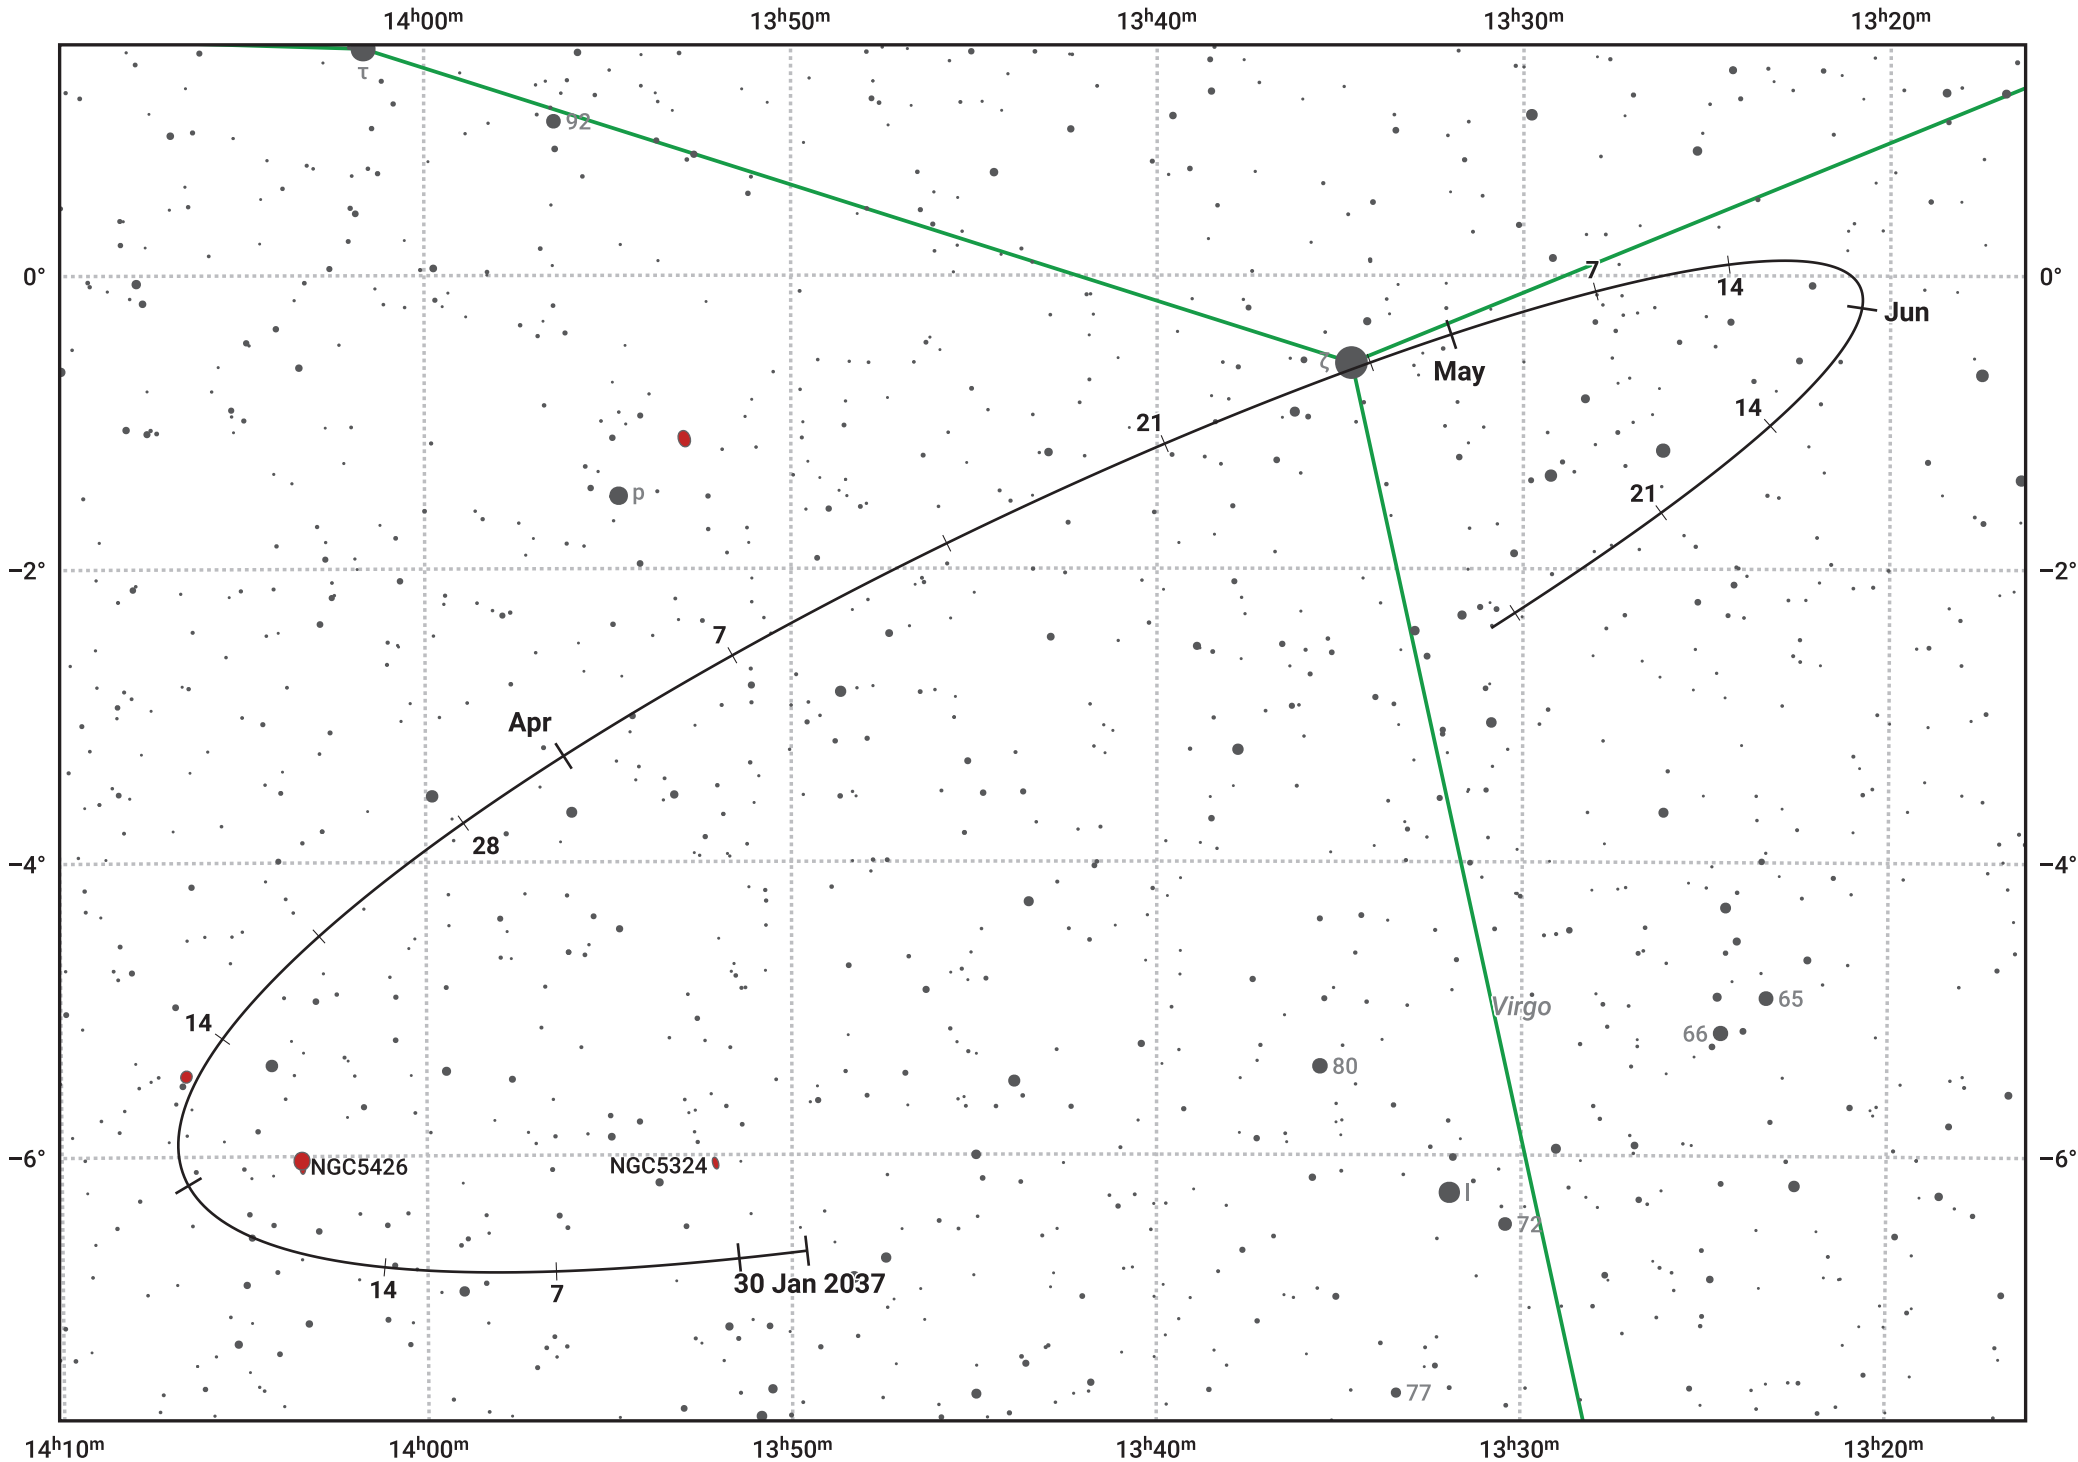

The path of Asteroid 5 Astraea around opposition on 15 Apr 2037

© Dominic Ford 2011–2024. Date markers placed at midnight UTC. Downloaded from <https://in-the-sky.org>

Magnitude scale: 11.0 10.0 9.0 8.0 7.0 6.0 5.0 4.0 3.0

— Ecliptic Plane

- Galaxy
- Bright nebula
- Open cluster
- ⊕ Globular cluster

Date	Mag	Phase
2037 Feb 1	11.1	95%
2037 Mar 1	10.6	97%
2037 Mar 25	10.1	99%
2037 Apr 1	9.9	99%
2037 May 1	10.1	99%
2037 Jun 1	10.9	97%
2037 Jun 8	11.1	97%